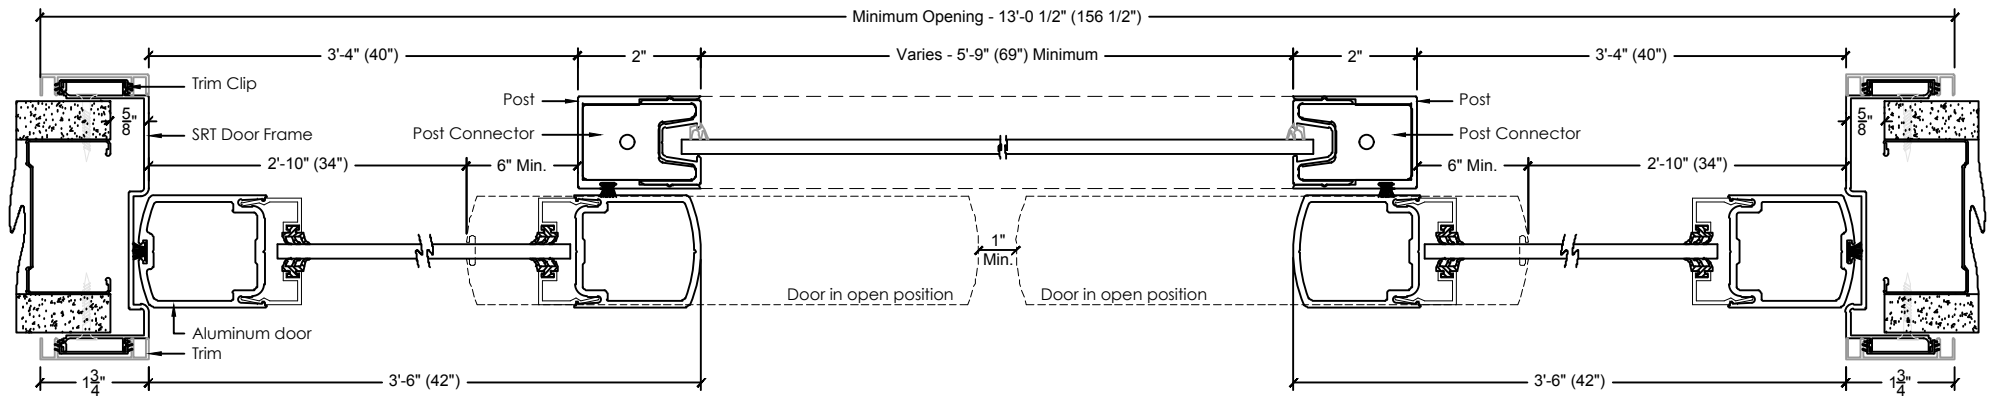

SRT Sliding Solutions

Two Single Sliding Door Frames with shared sidelight - Horizontal