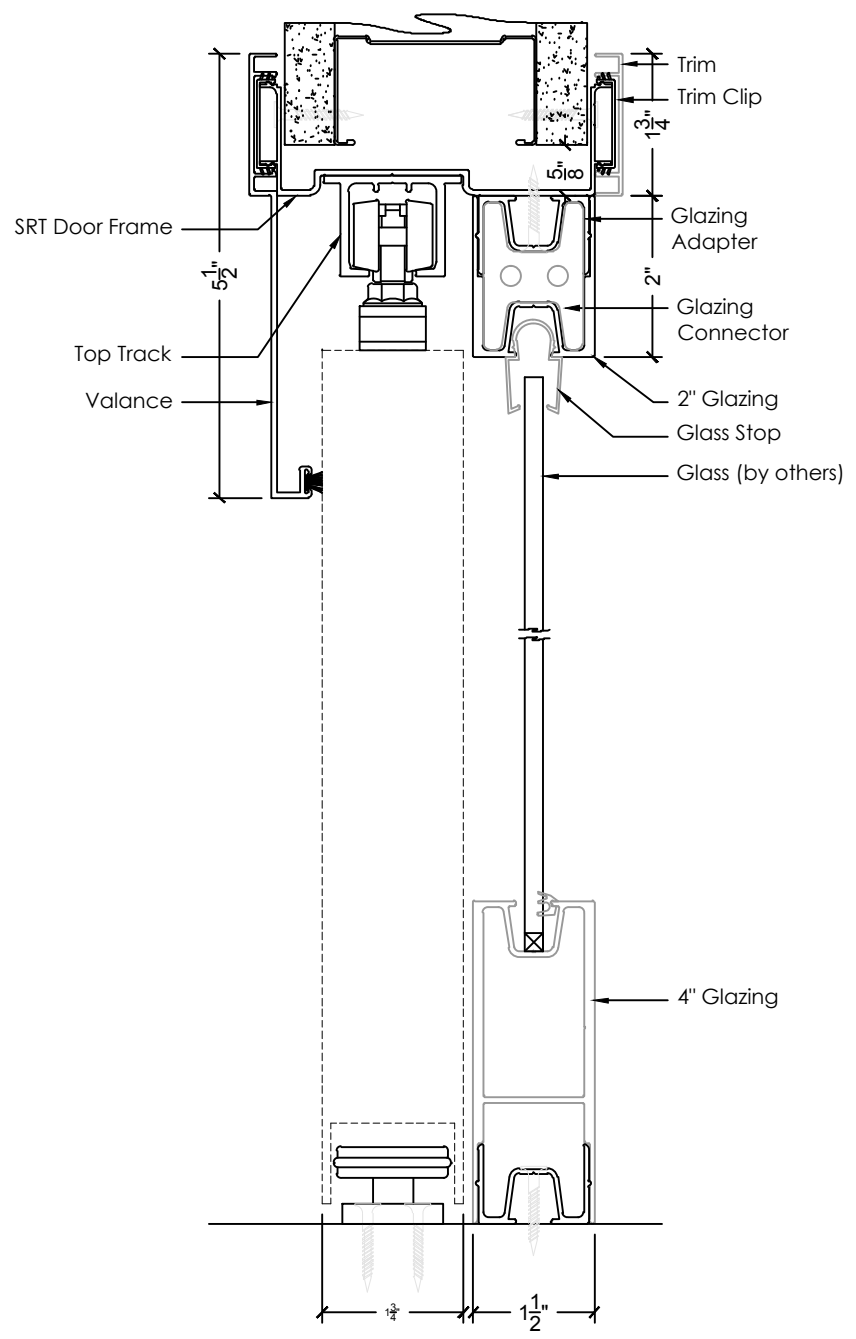

SRT Sliding Solutions

Detail Selection

Click on descriptions below to access pdf detail

Door Types

1. SRT Sliding Door

Section Details - Horizontal

2. Single Sliding Door Frame
3. Double Sliding Door Frame
4. Single Sliding Door Frame with vertical mullion
5. Single Sliding Door Frame with sidelight both sides
6. Single Sliding Door Frame with 90° glazed return
7. Single Sliding Door Frame with sidelight both sides and 90° glazed returns
8. Two Single Sliding Door Frames with shared sidelight
9. Two Single Sliding Door Frames with sidelights and 3-way glazing connection

Single Sliding Door Frame with vertical mullion - Horizontal

SRT Sliding Solutions

Single Sliding Door Frame with sidelight both sides - Horizontal

SRT Sliding Solutions

Single Sliding Door Frame with 90° glazed return - Horizontal

SRT Sliding Solutions

Single Sliding Door Frame with Sidelight both sides and 90° glazed returns - Horizontal

SRT Sliding Solutions

Two Single Sliding Door Frames with shared sidelight - Horizontal

SRT Sliding Solutions

Two Single Sliding Door Frames with sidelight and 3-way glazing connection - Horizontal

SRT Sliding Solutions

Door Frame - Vertical

SRT Sliding Solutions

Sidelight - Vertical

SRT Sliding Solutions

Sidelight with horizontal mullion - Vertical