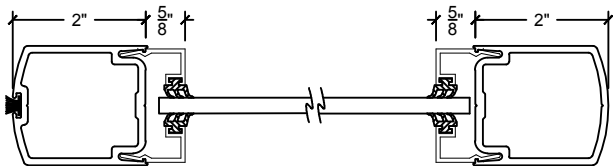

SRT Sliding Solutions

SRT Sliding Door

Standard