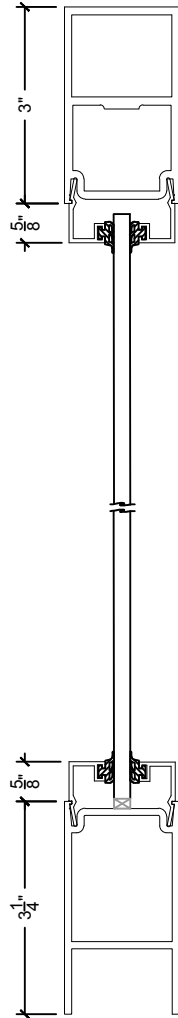

SRT Sliding Solutions

Detail Selection

Click on descriptions below to access pdf detail

Door Types

1. SRT Sliding Door

Section Details - Horizontal

2. Single Sliding Door Frame
3. Double Sliding Door Frame
4. Single Sliding Door Frame with vertical mullion
5. Single Sliding Door Frame with sidelight both sides
6. Single Sliding Door Frame with 90° glazed return
7. Single Sliding Door Frame with sidelight both sides and 90° glazed returns
8. Two Single Sliding Door Frames with shared sidelight
9. Two Single Sliding Door Frames with sidelights and 3-way glazing connection

Section Details - Vertical

10. Door Frame
11. Sidelight
12. Sidelight with horizontal mullion
13. Strike Sidelight
14. Strike Sidelight with horizontal mullion

SRT Sliding Solutions

SRT Sliding Door

Standard

Additional Options

Low Profile Bottom Door Rail

Horizontal Mullions

SRT Sliding Solutions

Single Sliding Door Frame - Horizontal

SRT Sliding Solutions

Double Sliding Door Frame - Horizontal

SRT Sliding Solutions

Single Sliding Door Frame with vertical mullion - Horizontal

SRT Sliding Solutions

Single Sliding Door Frame with sidelight both sides - Horizontal

SRT Sliding Solutions

Single Sliding Door Frame with 90° glazed return - Horizontal