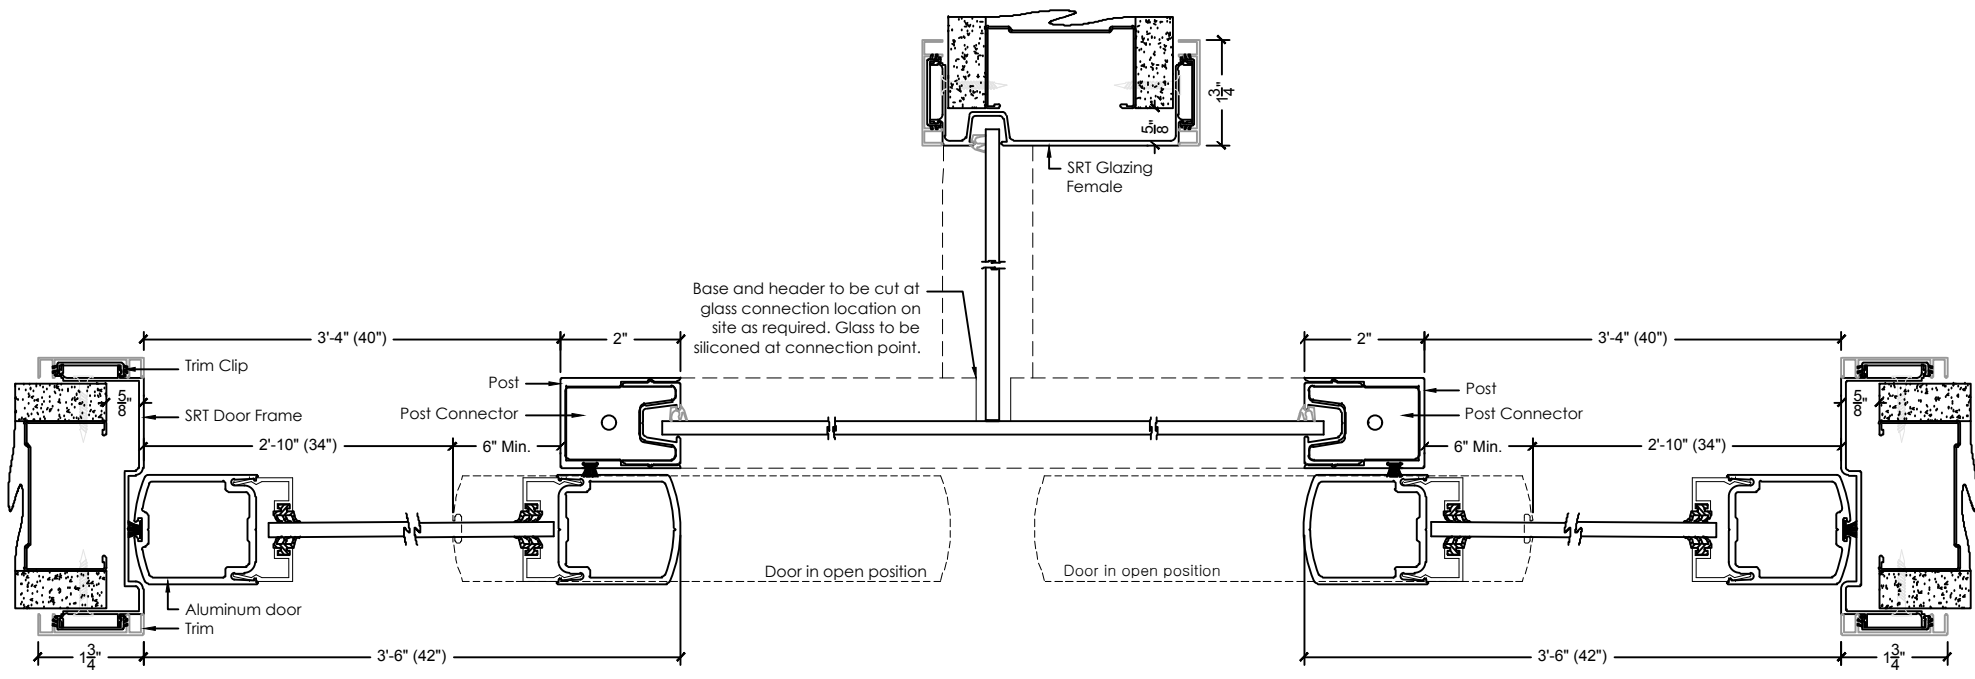

Single Sliding Door Frame with vertical mullion - Horizontal

SRT Sliding Solutions

Single Sliding Door Frame with sidelight both sides - Horizontal

SRT Sliding Solutions

Single Sliding Door Frame with 90° glazed return - Horizontal

SRT Sliding Solutions

Single Sliding Door Frame with Sidelight both sides and 90° glazed returns - Horizontal

SRT Sliding Solutions

Two Single Sliding Door Frames with shared sidelight - Horizontal

SRT Sliding Solutions

Two Single Sliding Door Frames with sidelight and 3-way glazing connection - Horizontal

SRT Sliding Solutions

Door Frame - Vertical

SRT Sliding Solutions

Sidelight - Vertical

SRT Sliding Solutions

Sidelight with horizontal mullion - Vertical