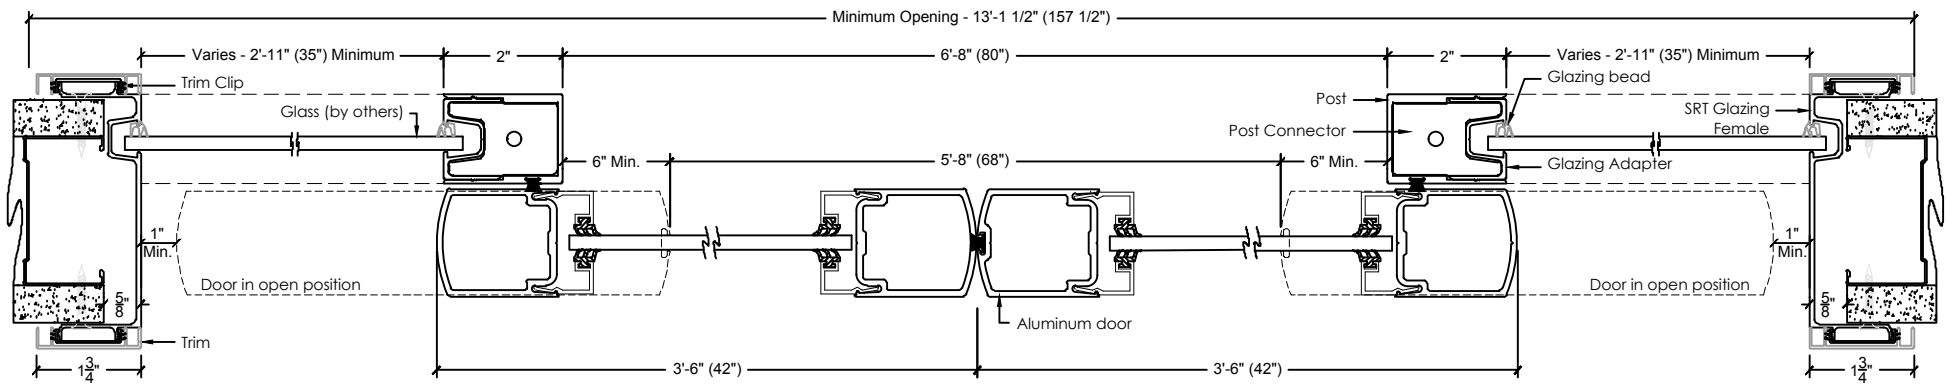

Additional Options

Low Profile Bottom Door Rail

Horizontal Mullions

SRT Sliding Solutions

Single Sliding Door Frame - Horizontal

SRT Sliding Solutions

Double Sliding Door Frame - Horizontal

SRT Sliding Solutions

Single Sliding Door Frame with vertical mullion - Horizontal

SRT Sliding Solutions

Single Sliding Door Frame with sidelight both sides - Horizontal

SRT Sliding Solutions

Single Sliding Door Frame with 90° glazed return - Horizontal