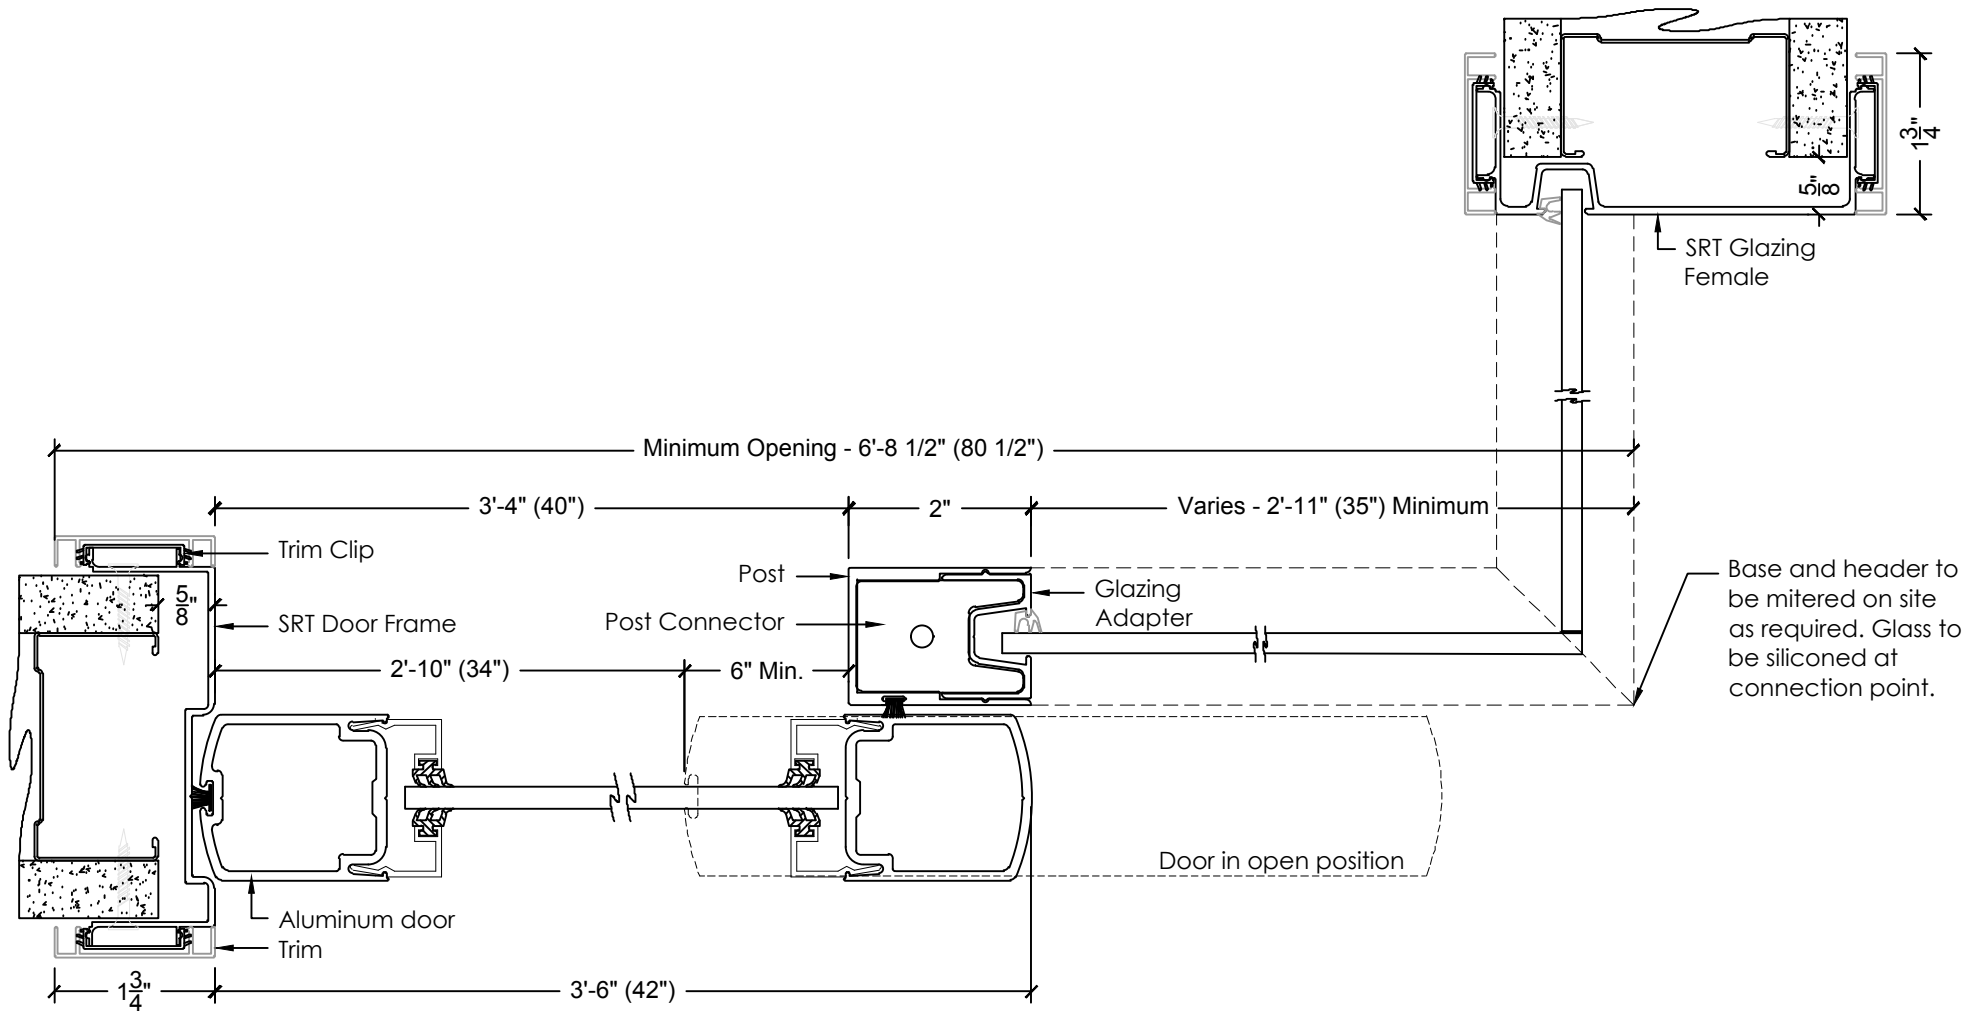

Single Sliding Door Frame with vertical mullion - Horizontal

SRT Sliding Solutions

Single Sliding Door Frame with sidelight both sides - Horizontal

SRT Sliding Solutions

Single Sliding Door Frame with 90° glazed return - Horizontal