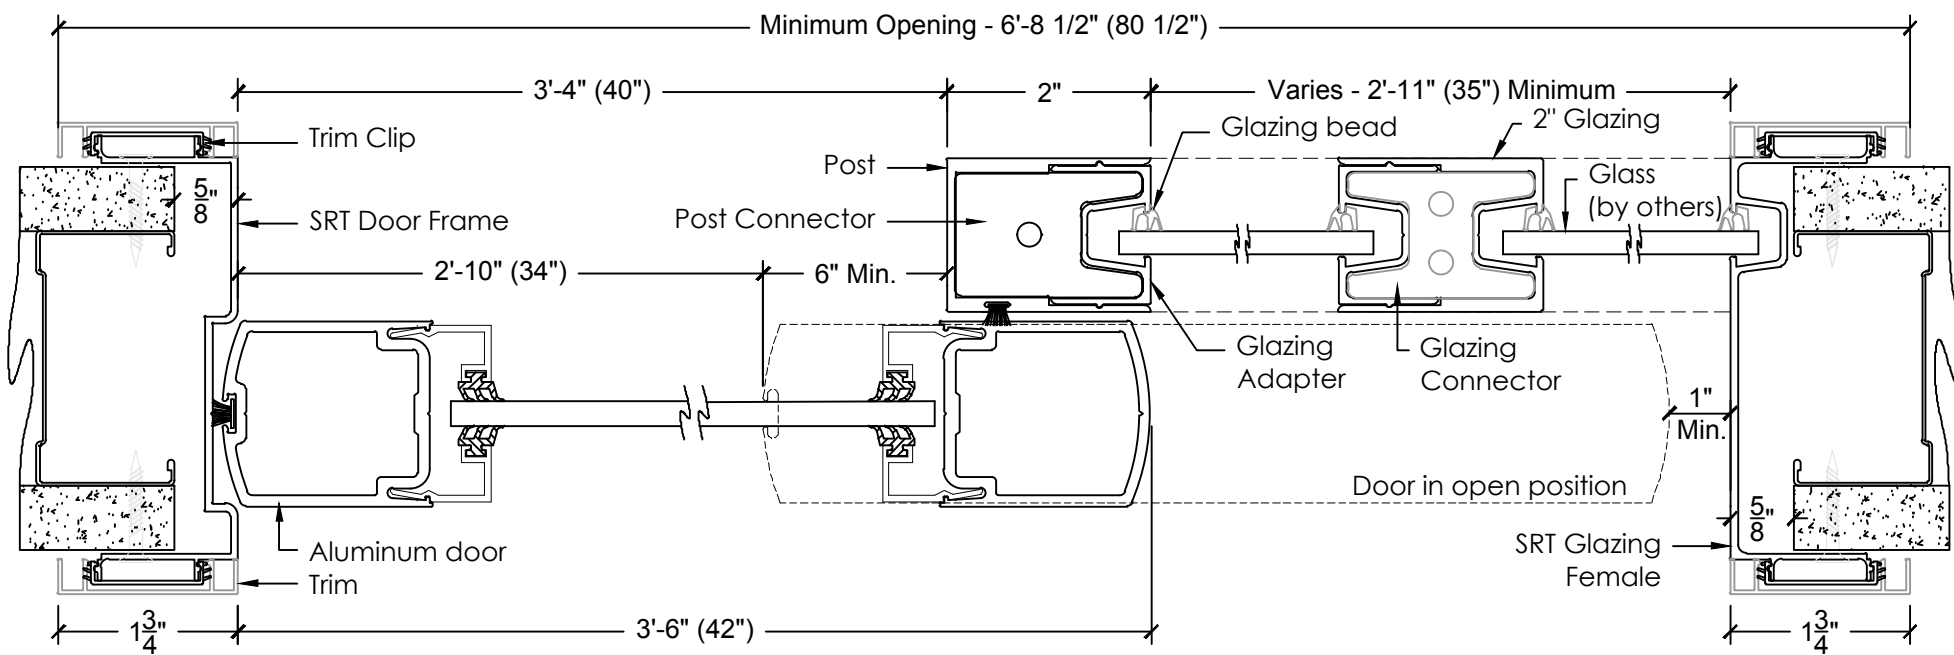

Additional Options

Low Profile Bottom Door Rail

Horizontal Mullions

SRT Sliding Solutions

Single Sliding Door Frame - Horizontal

SRT Sliding Solutions

Double Sliding Door Frame - Horizontal

SRT Sliding Solutions

Single Sliding Door Frame with vertical mullion - Horizontal

SRT Sliding Solutions

Single Sliding Door Frame with sidelight both sides - Horizontal

SRT Sliding Solutions

Single Sliding Door Frame with 90° glazed return - Horizontal