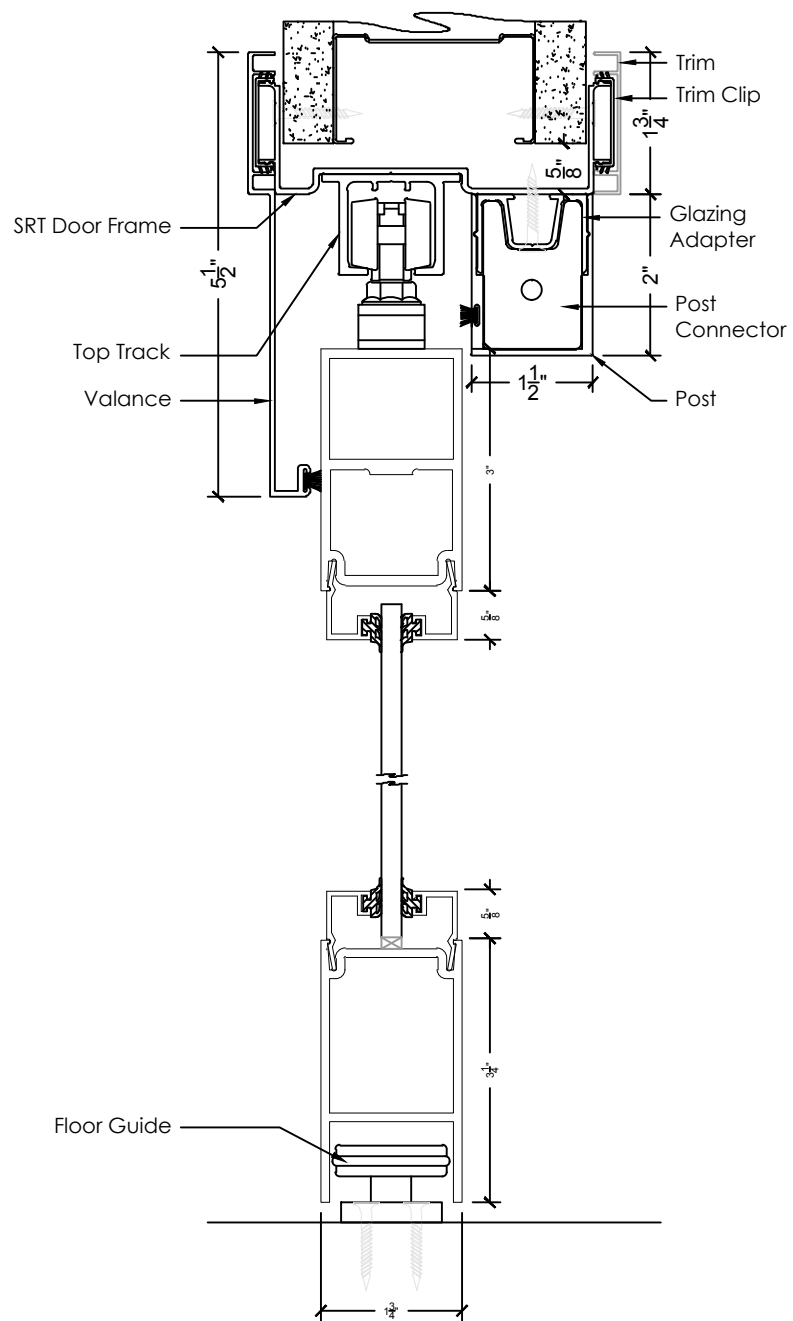

Single Sliding Door Frame with vertical mullion - Horizontal

SRT Sliding Solutions

Single Sliding Door Frame with sidelight both sides - Horizontal

SRT Sliding Solutions

Single Sliding Door Frame with 90° glazed return - Horizontal

SRT Sliding Solutions

Single Sliding Door Frame with Sidelight both sides and 90° glazed returns - Horizontal

SRT Sliding Solutions

Two Single Sliding Door Frames with shared sidelight - Horizontal

SRT Sliding Solutions

Two Single Sliding Door Frames with sidelight and 3-way glazing connection - Horizontal

SRT Sliding Solutions

Door Frame - Vertical

SRT Sliding Solutions

Sidelight - Vertical

SRT Sliding Solutions

Sidelight with horizontal mullion - Vertical