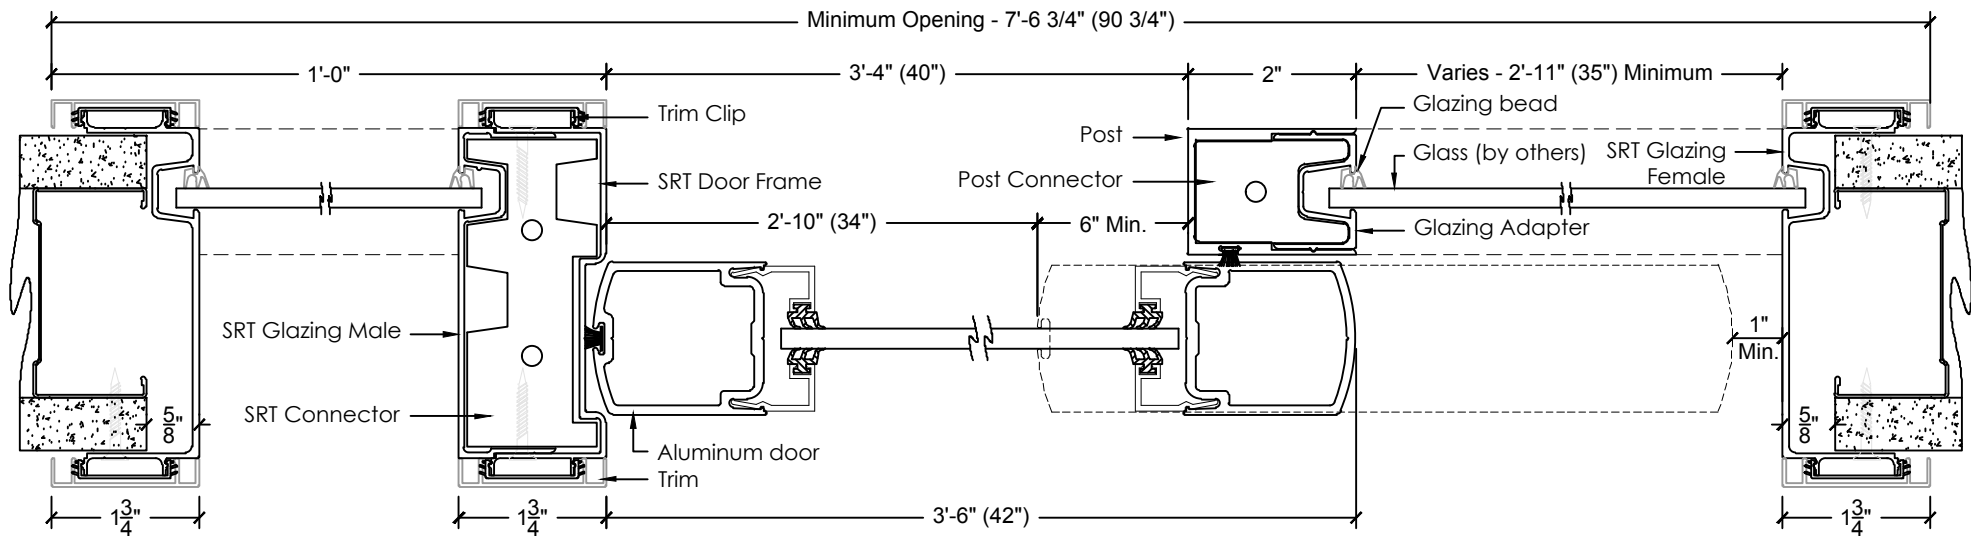

Additional Options

Low Profile Bottom Door Rail

Horizontal Mullions

SRT Sliding Solutions

Single Sliding Door Frame - Horizontal

SRT Sliding Solutions

Double Sliding Door Frame - Horizontal

SRT Sliding Solutions

Single Sliding Door Frame with vertical mullion - Horizontal

SRT Sliding Solutions

Single Sliding Door Frame with sidelight both sides - Horizontal

SRT Sliding Solutions

Single Sliding Door Frame with 90° glazed return - Horizontal