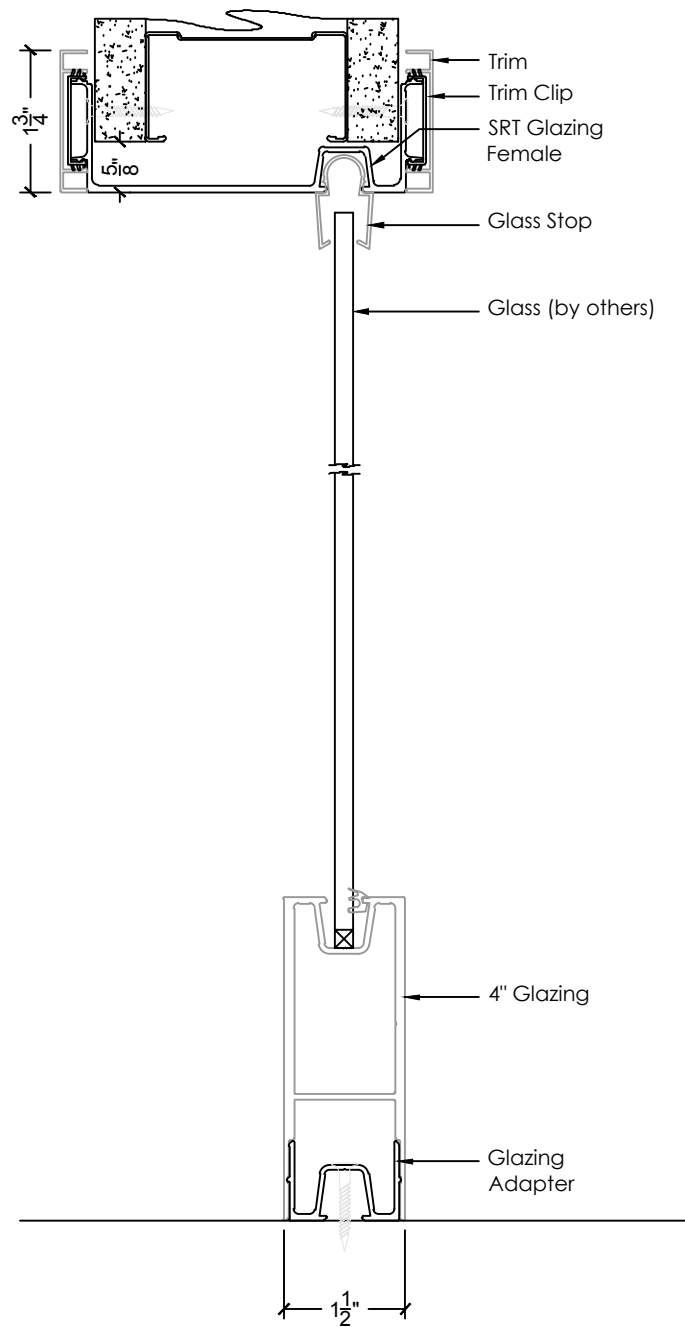

SRT Sliding Solutions

Strike Sidelight - Vertical