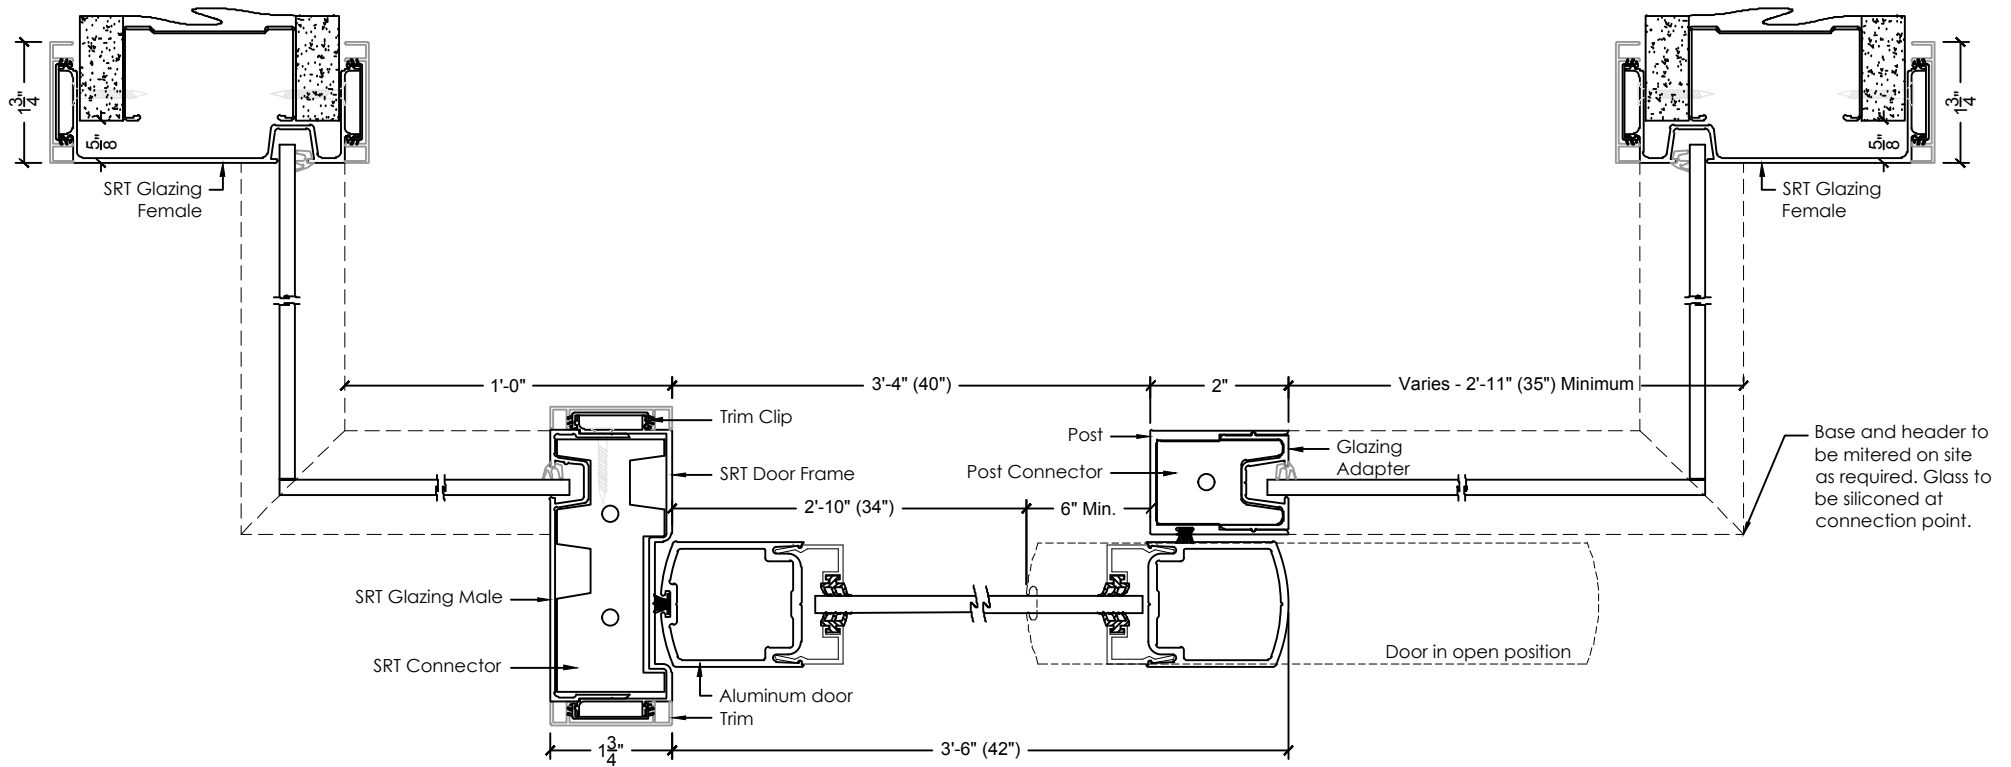

SRT Sliding Solutions

Single Sliding Door Frame with Sidelight both sides and 90° glazed returns - Horizontal