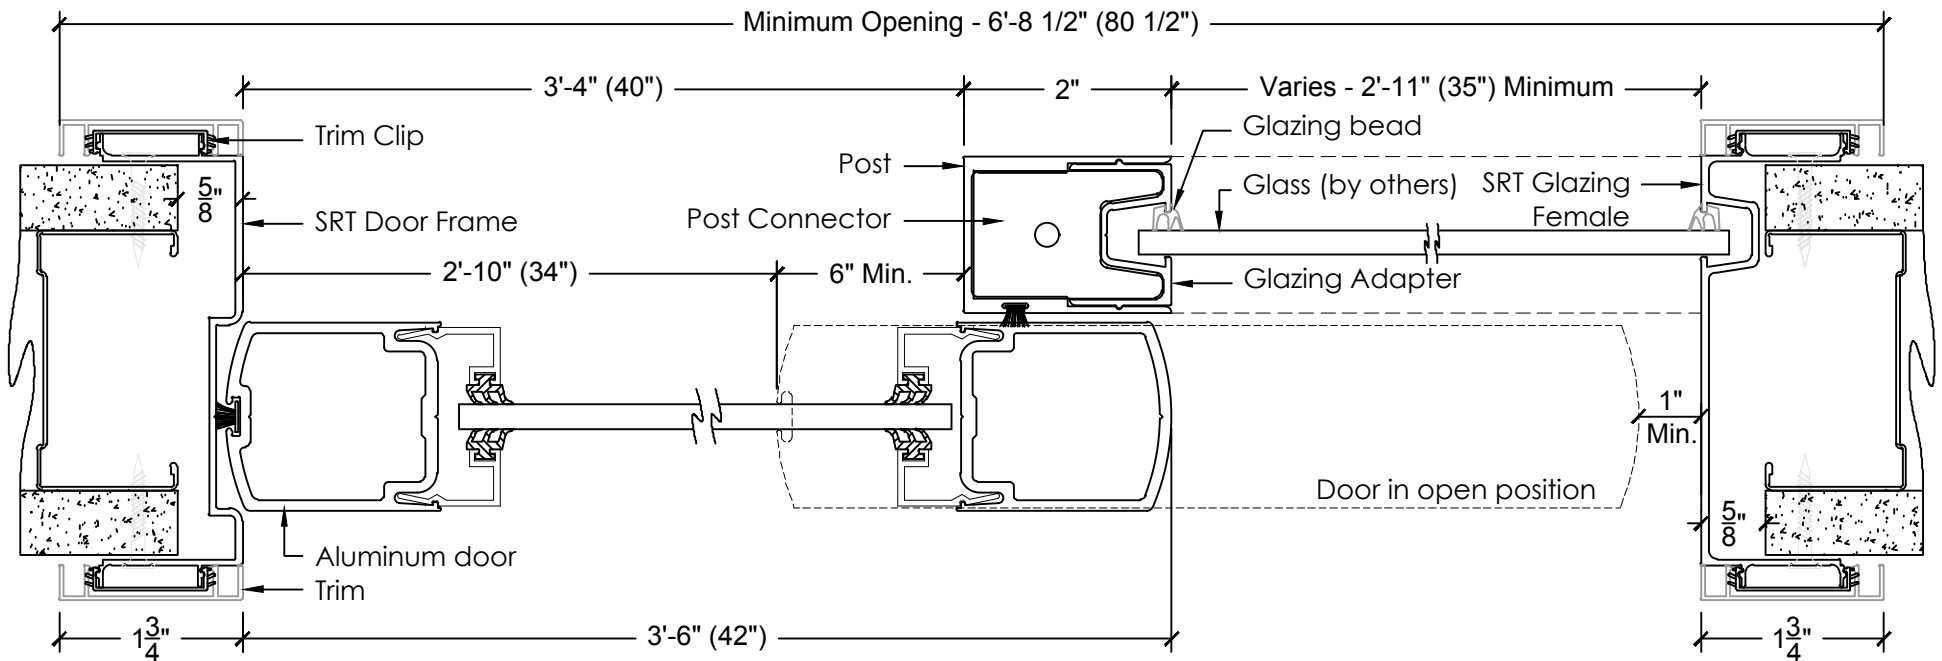

Additional Options

Low Profile Bottom Door Rail

Horizontal Mullions

SRT Sliding Solutions

Single Sliding Door Frame - Horizontal

SRT Sliding Solutions

Double Sliding Door Frame - Horizontal

SRT Sliding Solutions

Single Sliding Door Frame with vertical mullion - Horizontal

SRT Sliding Solutions

Single Sliding Door Frame with sidelight both sides - Horizontal

SRT Sliding Solutions

Single Sliding Door Frame with 90° glazed return - Horizontal