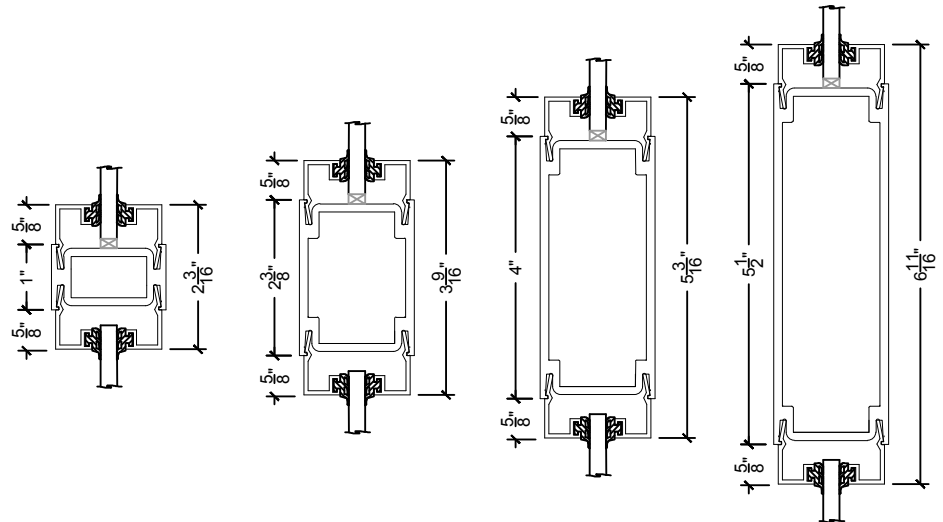

SRT Sliding Solutions

Detail Selection

Click on descriptions below to access pdf detail

Door Types

1. SRT Sliding Door

Section Details - Horizontal

2. Single Sliding Door Frame
3. Double Sliding Door Frame
4. Single Sliding Door Frame with vertical mullion
5. Single Sliding Door Frame with sidelight both sides
6. Single Sliding Door Frame with 90° glazed return
7. Single Sliding Door Frame with sidelight both sides and 90° glazed returns
8. Two Single Sliding Door Frames with shared sidelight
9. Two Single Sliding Door Frames with sidelights and 3-way glazing connection

Section Details - Vertical

10. Door Frame
11. Sidelight
12. Sidelight with horizontal mullion
13. Strike Sidelight
14. Strike Sidelight with horizontal mullion

SRT Sliding Solutions

SRT Sliding Door

Standard

Additional Options

Low Profile Bottom Door Rail

Horizontal Mullions

SRT Sliding Solutions

Single Sliding Door Frame - Horizontal

SRT Sliding Solutions

Double Sliding Door Frame - Horizontal

SRT Sliding Solutions