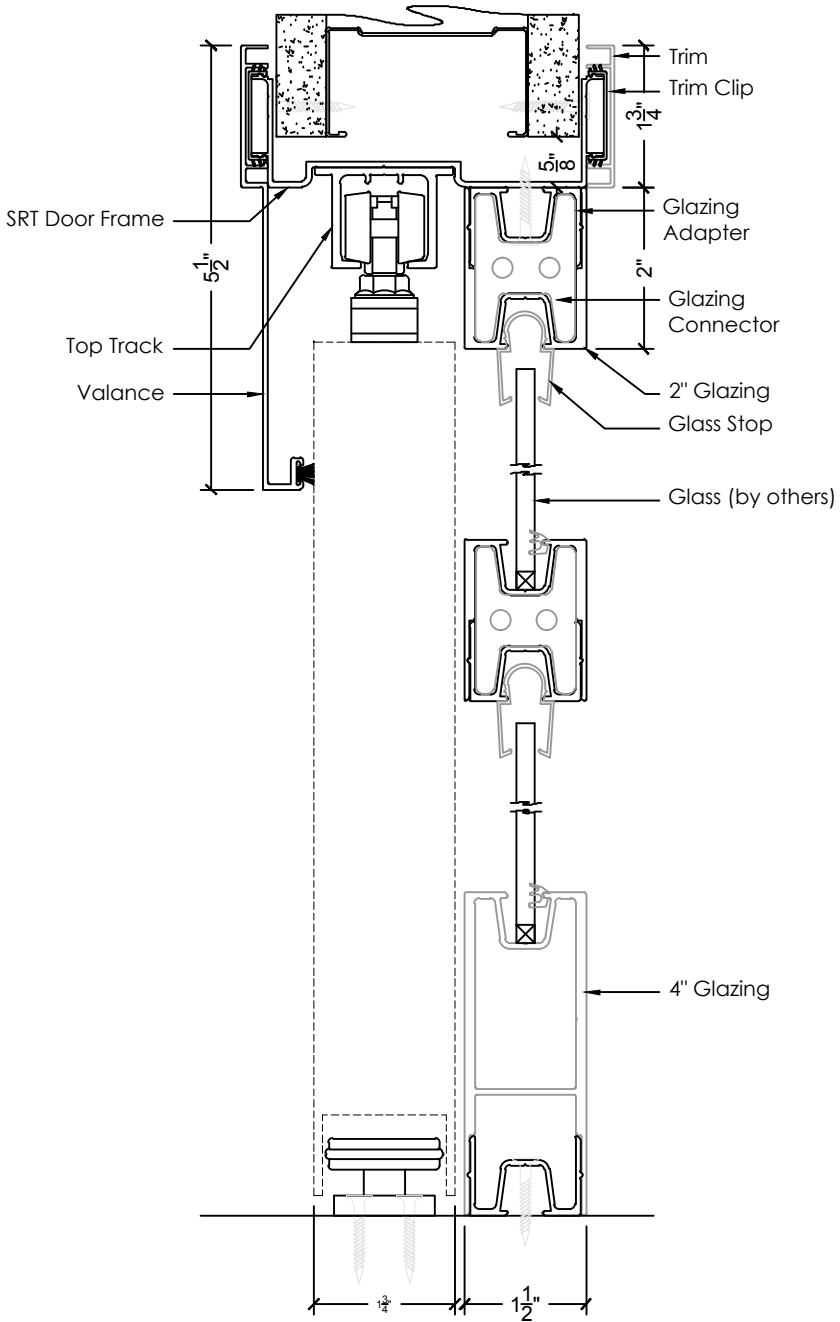

SRT Sliding Solutions

Detail Selection

Click on descriptions below to access pdf detail

Door Types

1. SRT Sliding Door

Section Details - Horizontal

2. Single Sliding Door Frame
3. Double Sliding Door Frame
4. Single Sliding Door Frame with vertical mullion
5. Single Sliding Door Frame with sidelight both sides
6. Single Sliding Door Frame with 90° glazed return
7. Single Sliding Door Frame with sidelight both sides and 90° glazed returns
8. Two Single Sliding Door Frames with shared sidelight
9. Two Single Sliding Door Frames with sidelights and 3-way glazing connection

Single Sliding Door Frame with vertical mullion - Horizontal

SRT Sliding Solutions

Single Sliding Door Frame with sidelight both sides - Horizontal

SRT Sliding Solutions

Single Sliding Door Frame with 90° glazed return - Horizontal

SRT Sliding Solutions

Single Sliding Door Frame with Sidelight both sides and 90° glazed returns - Horizontal

SRT Sliding Solutions

Two Single Sliding Door Frames with shared sidelight - Horizontal

SRT Sliding Solutions

Two Single Sliding Door Frames with sidelight and 3-way glazing connection - Horizontal

SRT Sliding Solutions

Door Frame - Vertical

SRT Sliding Solutions

Sidelight - Vertical

SRT Sliding Solutions

Sidelight with horizontal mullion - Vertical