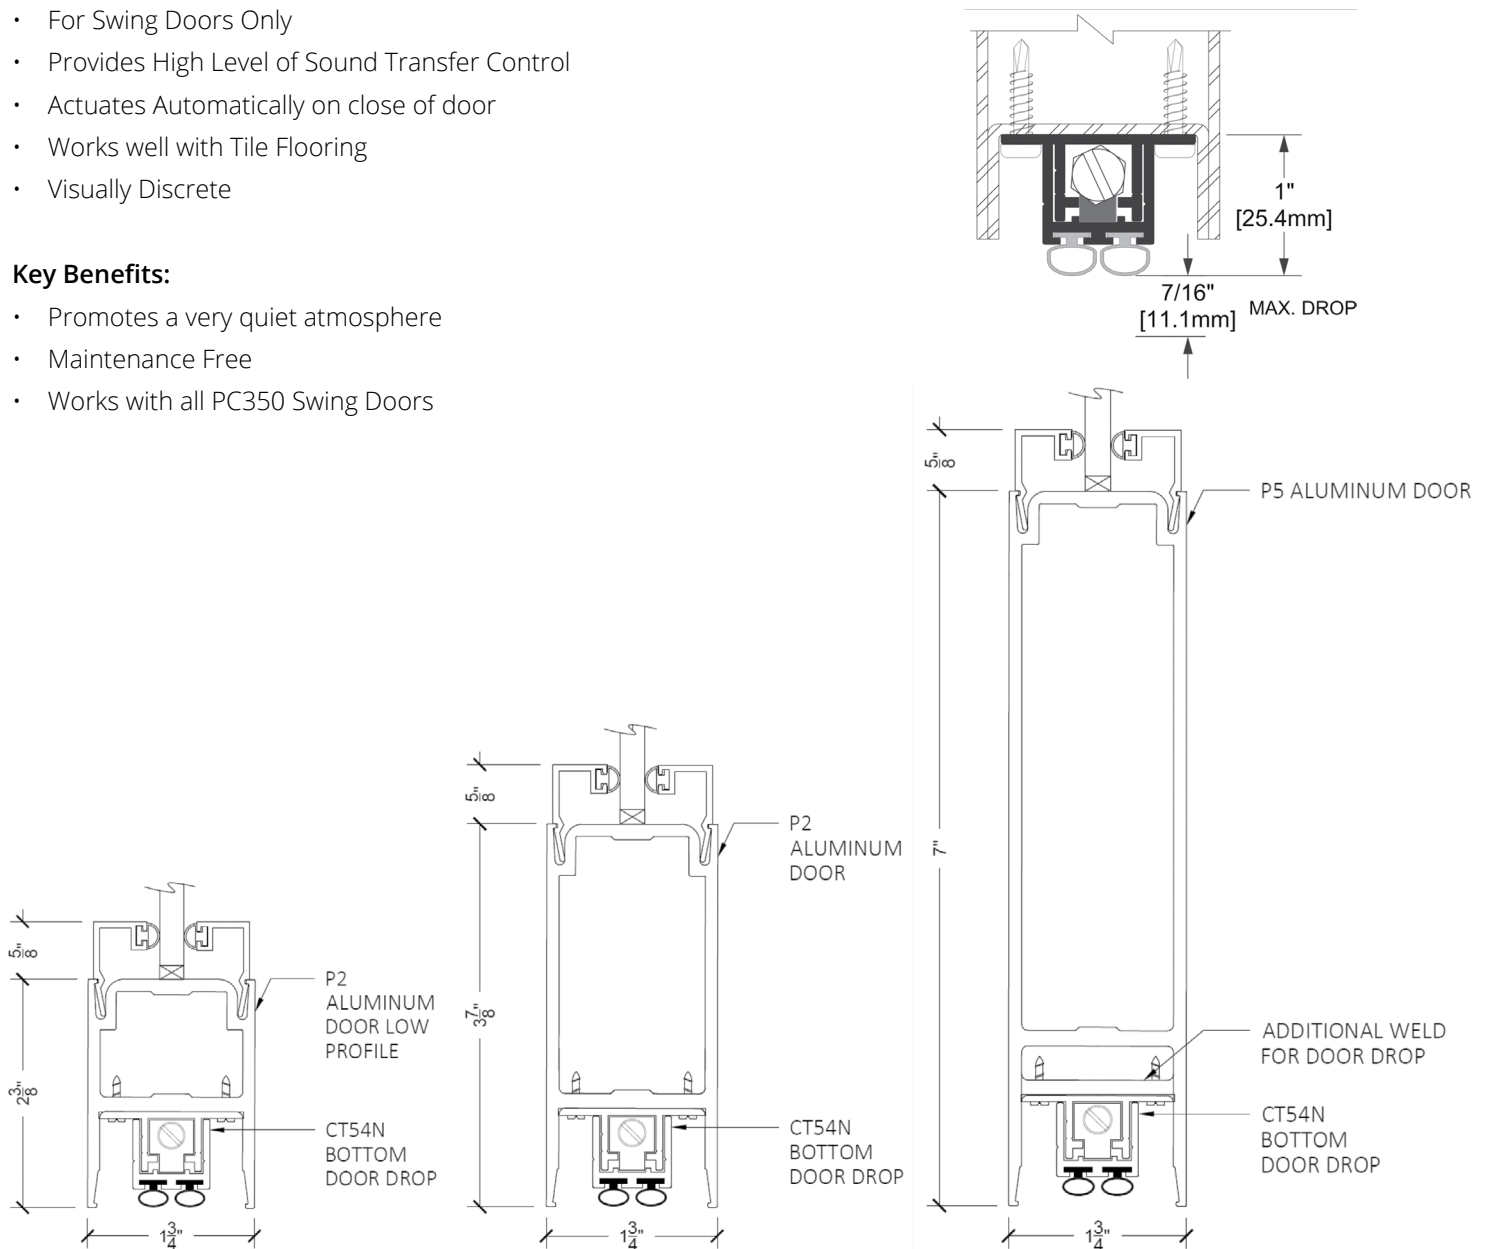

AUTO DOOR DROP SEAL

PC
350
ARCHITECTURAL
WALLS

Key Features:

- For Swing Doors Only
- Provides High Level of Sound Transfer Control
- Actuates Automatically on close of door
- Works well with Tile Flooring
- Visually Discrete

Key Benefits:

- Promotes a very quiet atmosphere
- Maintenance Free
- Works with all PC350 Swing Doors

For more information please contact your PC350 Representative.

130 Nolan Court, Markham, ON L3R 2V7
T: 905.475.6022
E: info@pc350.com