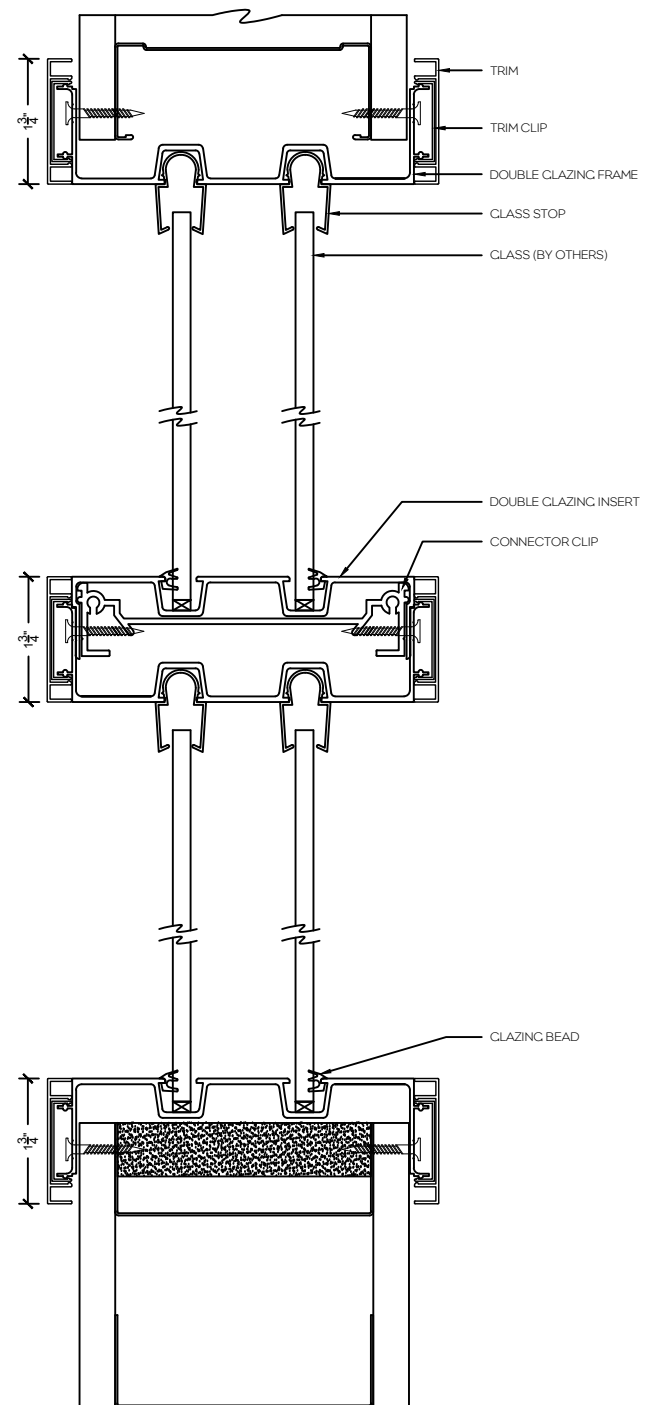

P5 - 5" Aluminum swing door

Single Door Frame with Double Glazed Sidelight both sides - Horizontal

P2 - 2" Aluminum swing door

P5 - 5" Aluminum swing door

Single Door Frame with Double Clazed Sidelight and 90° Clazed return

P2 - 2" Aluminum swing door

P5 - 5" Aluminum swing door

Single Door Frame with Double Clazed Sidelights both sides and 90° Clazed return

Stand alone Double Glazed Screen

Stand alone Endcap Double Glazed Screen

Stand alone Double Glazed Screen with Vertical Mullion

Double Glazed Screen with 90° Glazed return

Double Glazed Screen with 3-Way Glass Connection

Double Glazed Sidelight/Screen with 4" Aluminum Base

Double Glazed Sidelight/Screen Without Base

Double Glazed Sidelight/Screen with Base at Floor

Double Glazed Sidelight/Screen at Half Height Wall