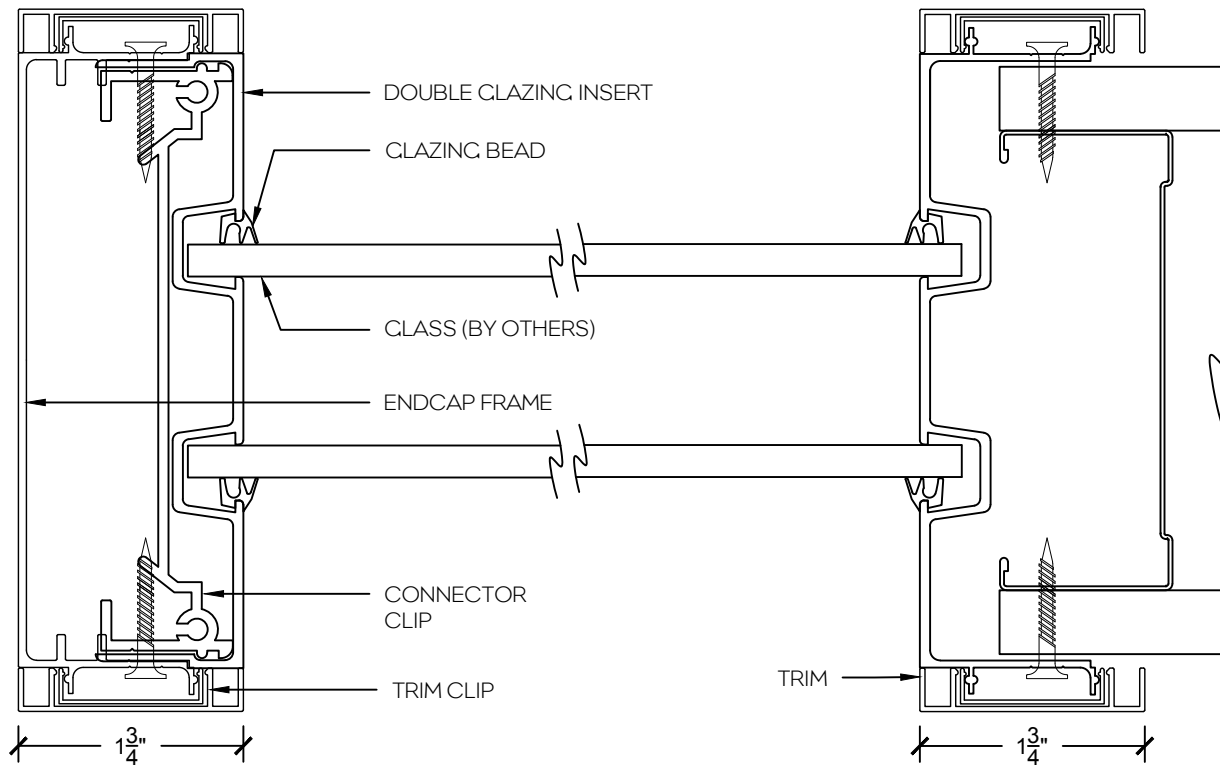

P2 - 2" Aluminum swing door

P5 - 5" Aluminum swing door

Single Door Frame with Double Clazed Sidelights both sides and 90° Clazed return

Stand alone Double Glazed Screen

Stand alone Endcap Double Glazed Screen

Stand alone Double Glazed Screen with Vertical Mullion

Double Glazed Screen with 90° Glazed return

Double Glazed Screen with 3-Way Glass Connection

Double Glazed Sidelight/Screen with 4" Aluminum Base

Double Glazed Sidelight/Screen Without Base