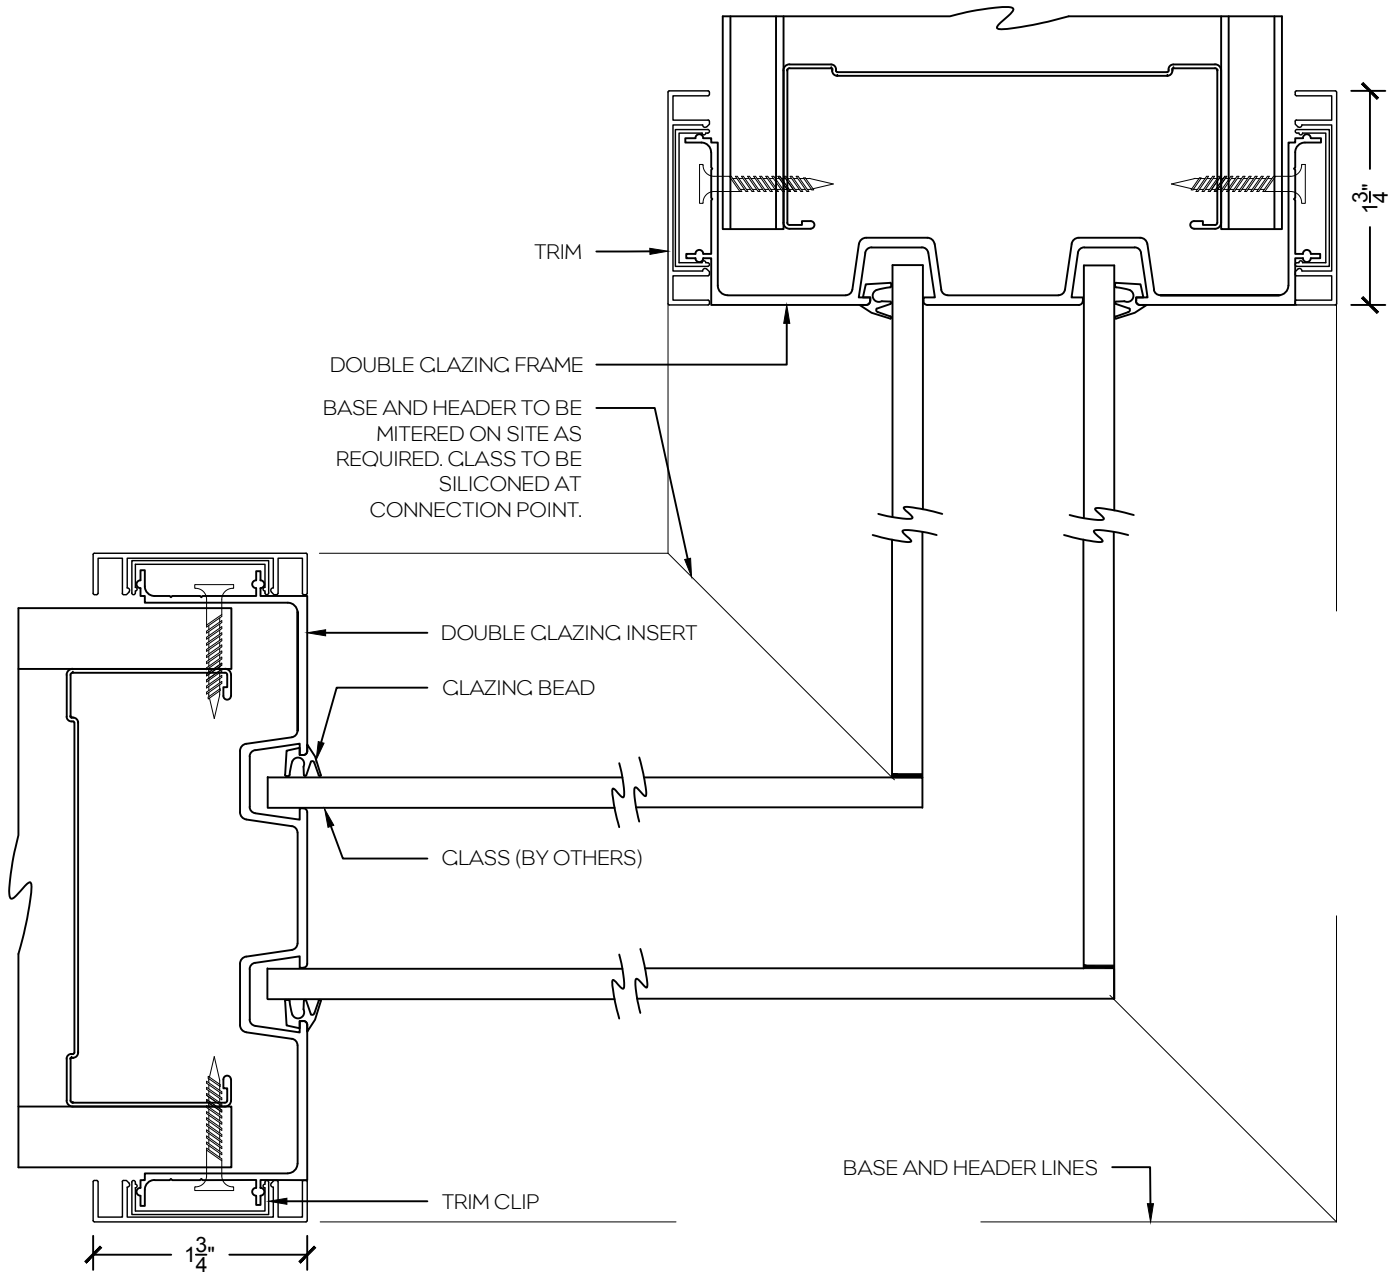

P5 - 5" Aluminum swing door

Single Door Frame with Double Glazed Sidelight both sides - Horizontal

P2 - 2" Aluminum swing door

P5 - 5" Aluminum swing door

Single Door Frame with Double Clazed Sidelight and 90° Clazed return

P2 - 2" Aluminum swing door

P5 - 5" Aluminum swing door

Single Door Frame with Double Clazed Sidelights both sides and 90° Clazed return

Stand alone Double Glazed Screen

Stand alone Endcap Double Glazed Screen

Stand alone Double Glazed Screen with Vertical Mullion

Double Glazed Screen with 90° Glazed return

Double Glazed Screen with 3-Way Glass Connection

Double Glazed Sidelight/Screen with 4" Aluminum Base

Double Glazed Sidelight/Screen Without Base

Double Glazed Sidelight/Screen with Base at Floor

Double Glazed Sidelight/Screen at Half Height Wall