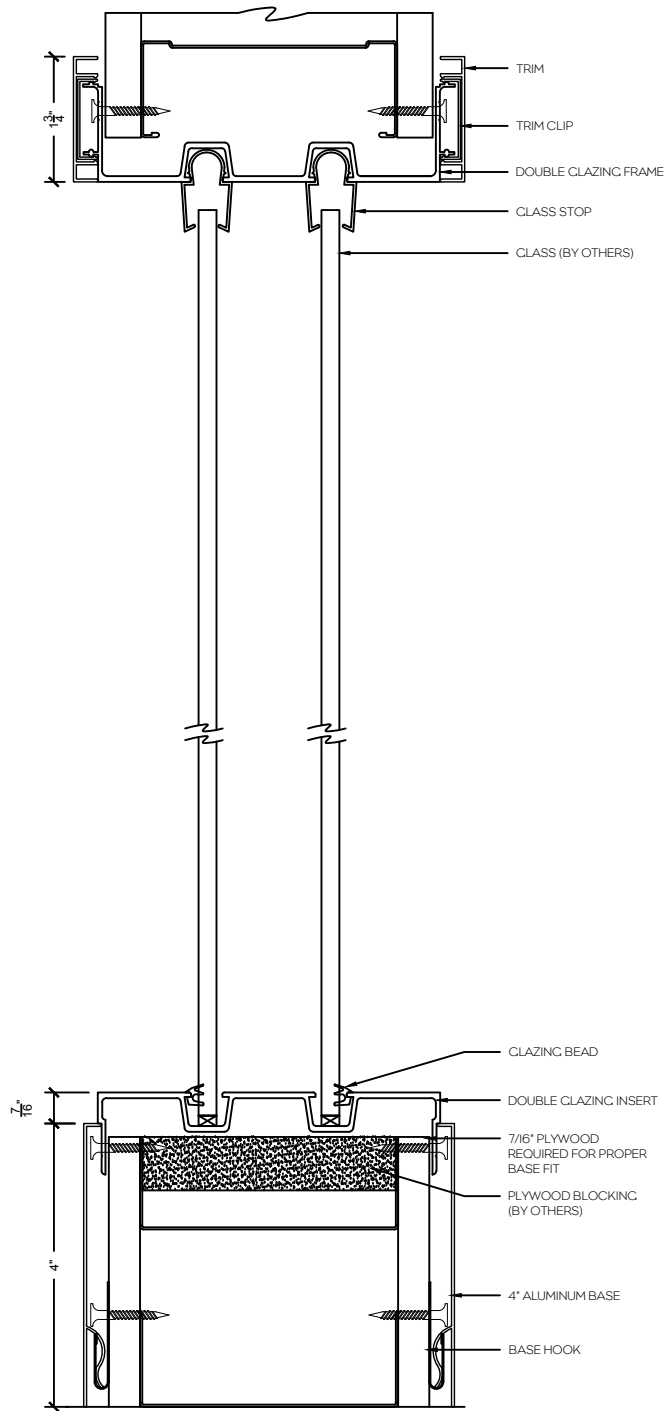

P5 - 5" Aluminum swing door

Single Door Frame with Double Glazed Sidelight both sides - Horizontal

P2 - 2" Aluminum swing door

P5 - 5" Aluminum swing door

Single Door Frame with Double Clazed Sidelight and 90° Clazed return

P2 - 2" Aluminum swing door

P5 - 5" Aluminum swing door

Single Door Frame with Double Clazed Sidelights both sides and 90° Clazed return

Stand alone Double Glazed Screen

Stand alone Endcap Double Glazed Screen

Stand alone Double Glazed Screen with Vertical Mullion

Double Glazed Screen with 90° Glazed return

Double Glazed Screen with 3-Way Glass Connection

Double Glazed Sidelight/Screen with 4" Aluminum Base

Double Glazed Sidelight/Screen Without Base

Double Glazed Sidelight/Screen with Base at Floor

Double Glazed Sidelight/Screen at Half Height Wall