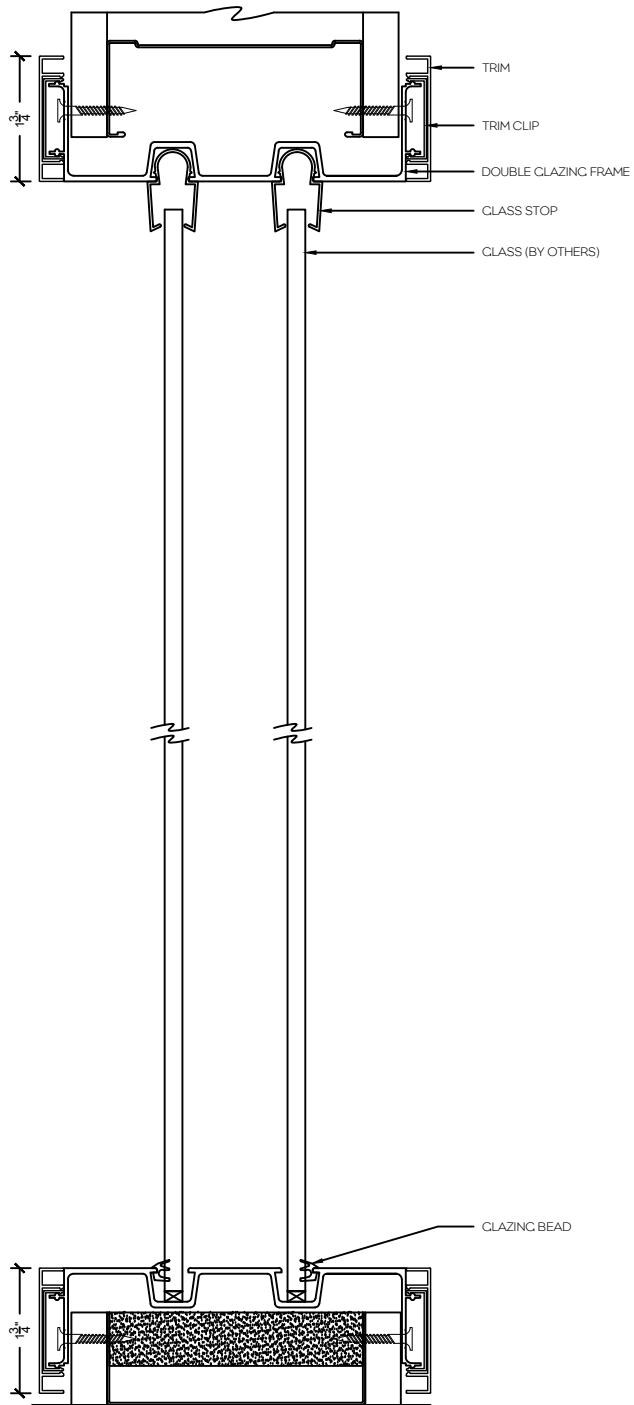

P5 - 5" Aluminum swing door

Single Door Frame with Double Glazed Sidelight both sides - Horizontal

P2 - 2" Aluminum swing door

P5 - 5" Aluminum swing door

Single Door Frame with Double Clazed Sidelight and 90° Clazed return

P2 - 2" Aluminum swing door

P5 - 5" Aluminum swing door

Single Door Frame with Double Clazed Sidelights both sides and 90° Clazed return

Stand alone Double Glazed Screen

Stand alone Endcap Double Glazed Screen

Stand alone Double Glazed Screen with Vertical Mullion

Double Glazed Screen with 90° Glazed return

Double Glazed Screen with 3-Way Glass Connection

Double Glazed Sidelight/Screen with 4" Aluminum Base

Double Glazed Sidelight/Screen Without Base

Double Glazed Sidelight/Screen with Base at Floor

Double Glazed Sidelight/Screen at Half Height Wall