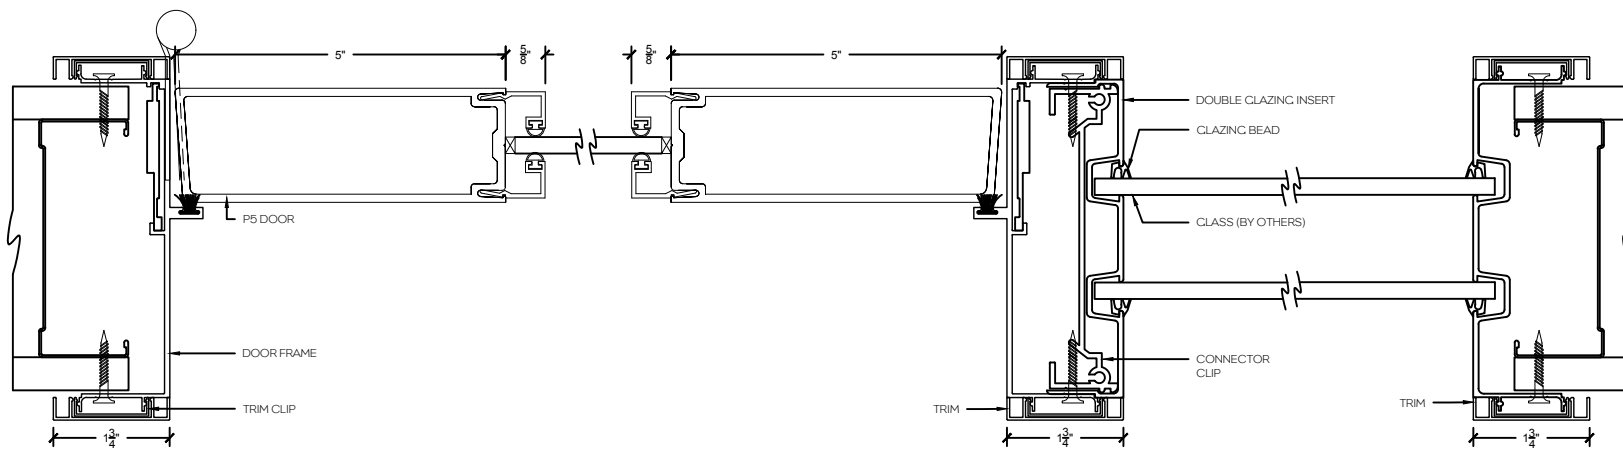

P2 - 2" Aluminum swing door

P5 - 5" Aluminum swing door

Single Door Frame - Horizontal

P2 - 2" Aluminum swing door

P5 - 5" Aluminum swing door

Double Door Frame - Horizontal

P2 - 2" Aluminum swing door

P5 - 5" Aluminum swing door

Single Door Frame with Double Glazed Sidelight - Horizontal

P2 - 2" Aluminum swing door

P5 - 5" Aluminum swing door

Single Door Frame with Double Glazed Sidelight and Vertical Mullion - Horizontal

P2 - 2" Aluminum swing door

P5 - 5" Aluminum swing door

Single Door Frame with Double Glazed Sidelight both sides - Horizontal

P2 - 2" Aluminum swing door

P5 - 5" Aluminum swing door

Single Door Frame with Double Clazed Sidelight and 90° Clazed return