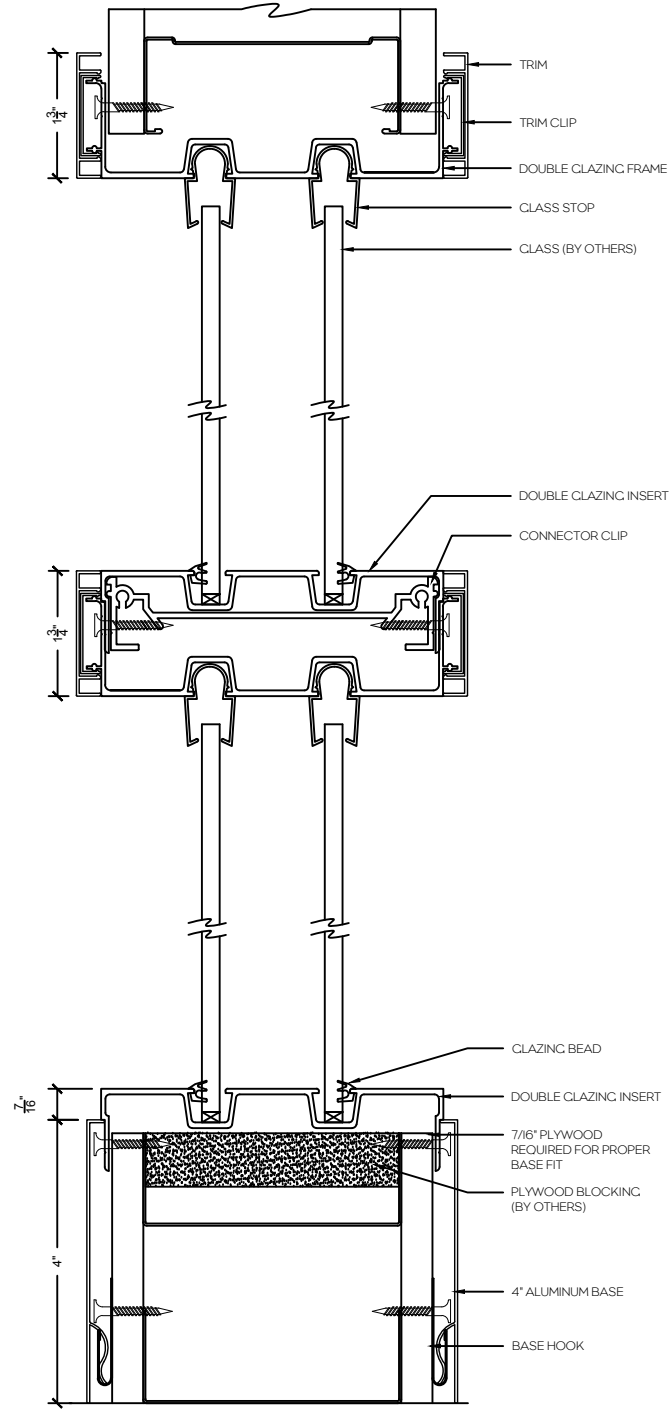

P5 - 5" Aluminum swing door

Single Door Frame with Double Glazed Sidelight both sides - Horizontal

P2 - 2" Aluminum swing door

P5 - 5" Aluminum swing door

Single Door Frame with Double Clazed Sidelight and 90° Clazed return

P2 - 2" Aluminum swing door

P5 - 5" Aluminum swing door

Single Door Frame with Double Clazed Sidelights both sides and 90° Clazed return

Stand alone Double Glazed Screen

Stand alone Endcap Double Glazed Screen

Stand alone Double Glazed Screen with Vertical Mullion

Double Glazed Screen with 90° Glazed return

Double Glazed Screen with 3-Way Glass Connection

Double Glazed Sidelight/Screen with 4" Aluminum Base

Double Glazed Sidelight/Screen Without Base

Double Glazed Sidelight/Screen with Base at Floor

Double Glazed Sidelight/Screen at Half Height Wall