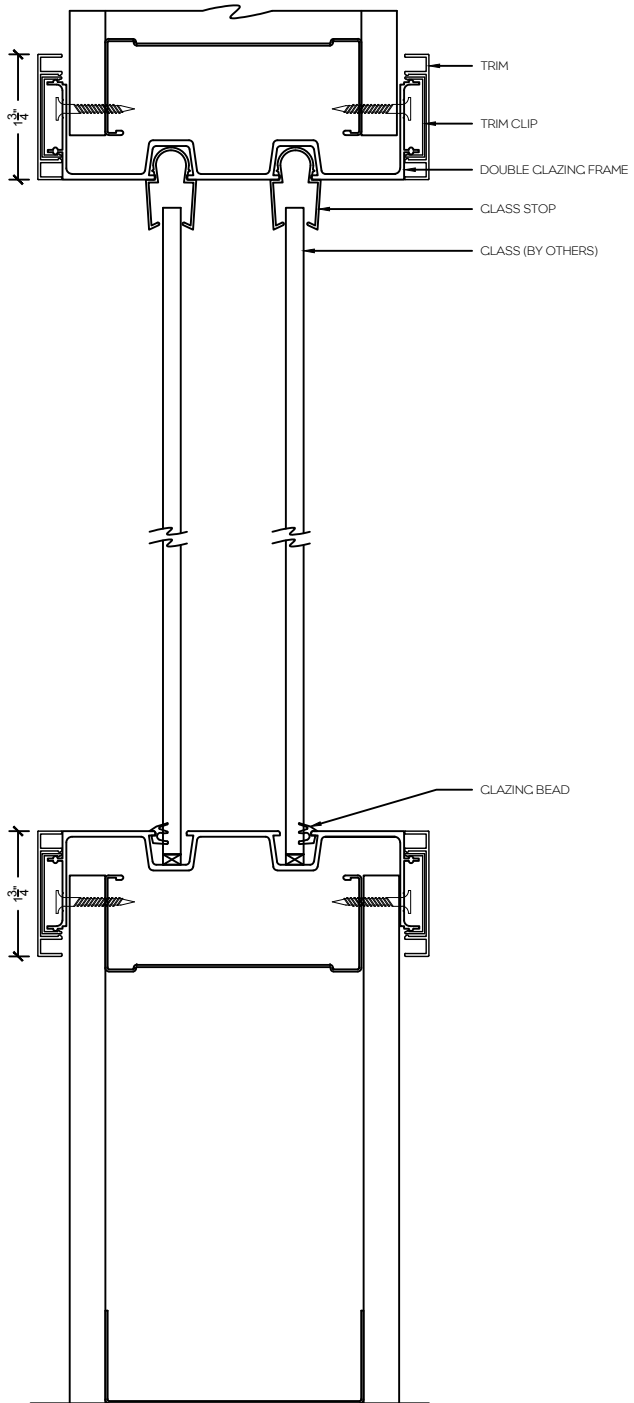

P5 - 5" Aluminum swing door

Single Door Frame with Double Glazed Sidelight both sides - Horizontal

P2 - 2" Aluminum swing door

P5 - 5" Aluminum swing door

Single Door Frame with Double Clazed Sidelight and 90° Clazed return

P2 - 2" Aluminum swing door

P5 - 5" Aluminum swing door

Single Door Frame with Double Clazed Sidelights both sides and 90° Clazed return

Stand alone Double Glazed Screen

Stand alone Endcap Double Glazed Screen

Stand alone Double Glazed Screen with Vertical Mullion

Double Glazed Screen with 90° Glazed return

Double Glazed Screen with 3-Way Glass Connection

Double Glazed Sidelight/Screen with 4" Aluminum Base

Double Glazed Sidelight/Screen Without Base

Double Glazed Sidelight/Screen with Base at Floor

Double Glazed Sidelight/Screen at Half Height Wall