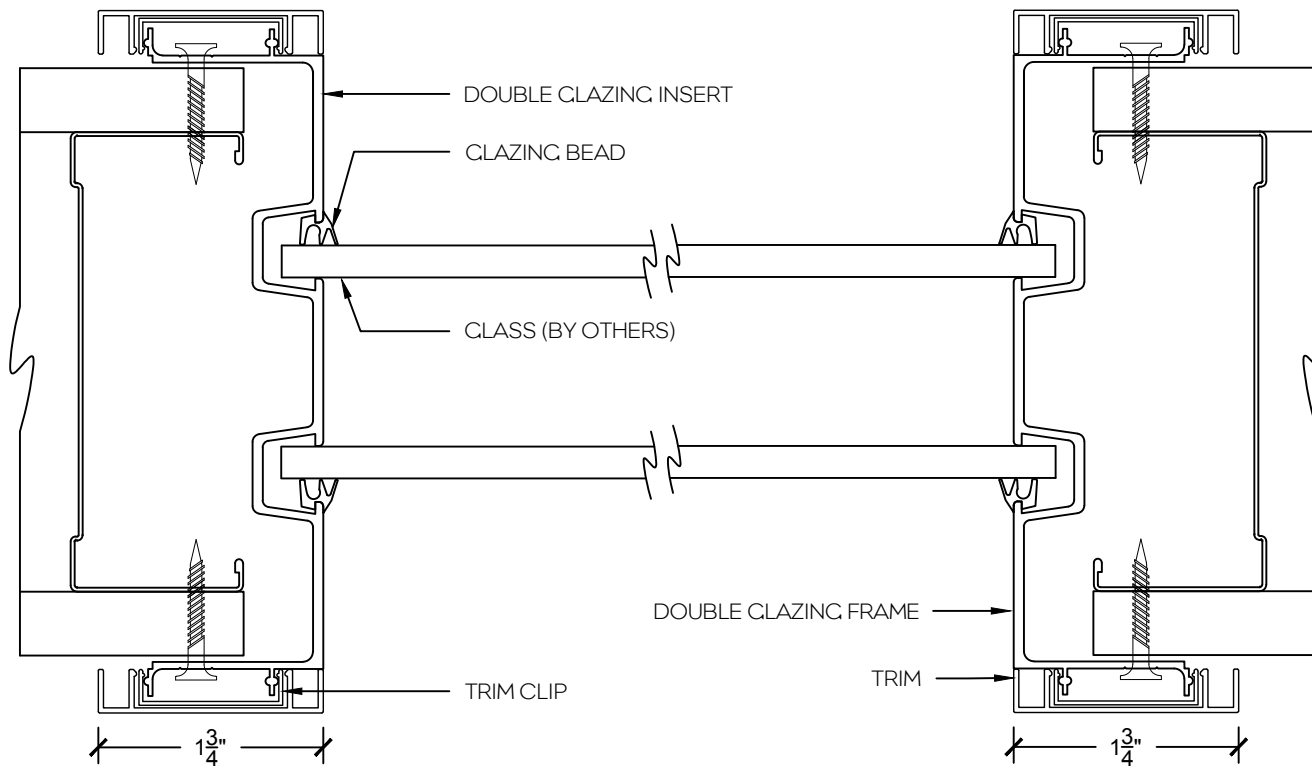

P5 - 5" Aluminum swing door

Single Door Frame with Double Glazed Sidelight both sides - Horizontal

P2 - 2" Aluminum swing door

P5 - 5" Aluminum swing door

Single Door Frame with Double Clazed Sidelight and 90° Clazed return

P2 - 2" Aluminum swing door

P5 - 5" Aluminum swing door

Single Door Frame with Double Clazed Sidelights both sides and 90° Clazed return

Stand alone Double Glazed Screen

Stand alone Endcap Double Glazed Screen

Stand alone Double Glazed Screen with Vertical Mullion

Double Glazed Screen with 90° Glazed return

Double Glazed Screen with 3-Way Glass Connection

Double Glazed Sidelight/Screen with 4" Aluminum Base

Double Glazed Sidelight/Screen Without Base