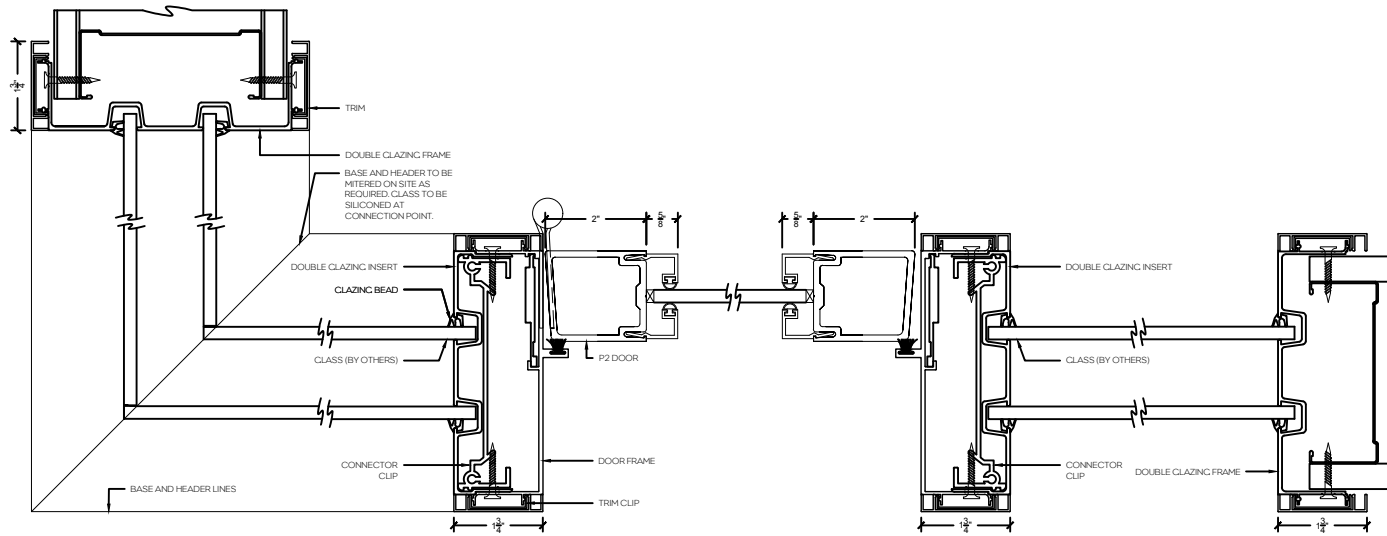

Single Door Frame with Double Glazed Sidelight - Horizontal

P2 - 2" Aluminum swing door

P5 - 5" Aluminum swing door

Single Door Frame with Double Glazed Sidelight and Vertical Mullion - Horizontal

P2 - 2" Aluminum swing door

P5 - 5" Aluminum swing door

Single Door Frame with Double Glazed Sidelight both sides - Horizontal

P2 - 2" Aluminum swing door

P5 - 5" Aluminum swing door

Single Door Frame with Double Clazed Sidelight and 90° Clazed return

P2 - 2" Aluminum swing door

P5 - 5" Aluminum swing door

Single Door Frame with Double Clazed Sidelights both sides and 90° Clazed return

Stand alone Double Glazed Screen

Stand alone Endcap Double Glazed Screen

Stand alone Double Glazed Screen with Vertical Mullion

Double Glazed Screen with 90° Glazed return

Double Glazed Screen with 3-Way Glass Connection

Double Glazed Sidelight/Screen with 4" Aluminum Base

Double Glazed Sidelight/Screen Without Base