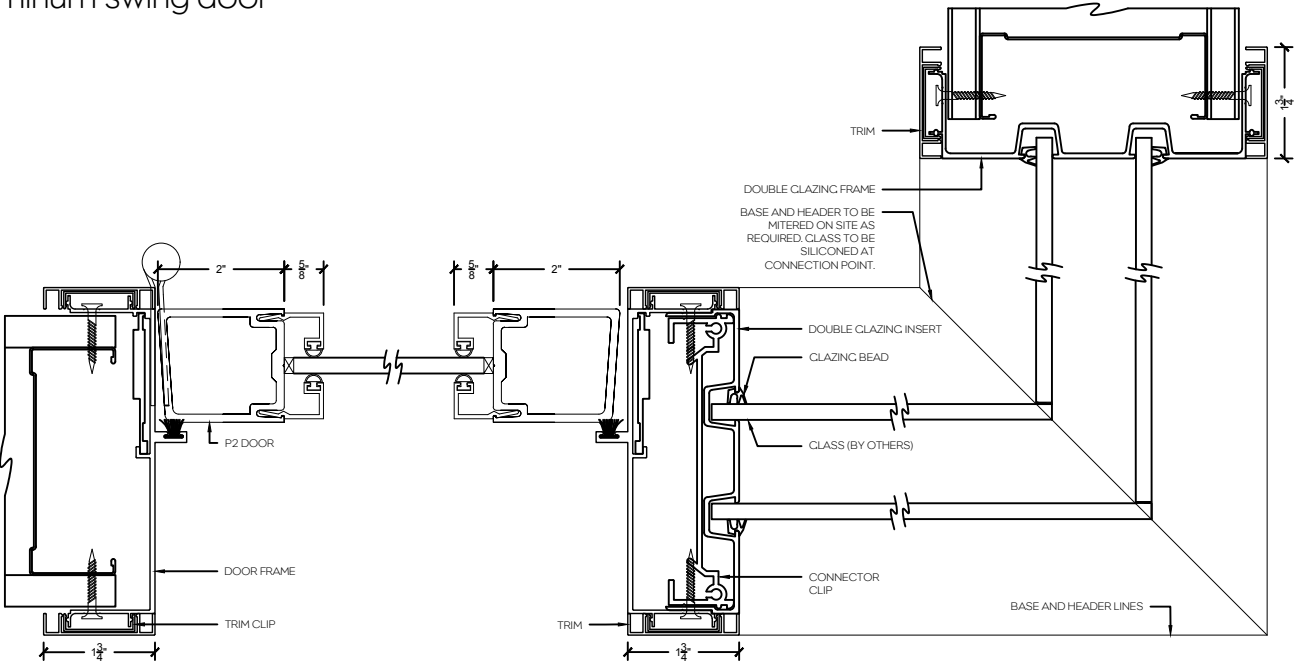

Single Door Frame with Double Glazed Sidelight - Horizontal

P2 - 2" Aluminum swing door

P5 - 5" Aluminum swing door

Single Door Frame with Double Glazed Sidelight and Vertical Mullion - Horizontal

P2 - 2" Aluminum swing door

P5 - 5" Aluminum swing door

Single Door Frame with Double Glazed Sidelight both sides - Horizontal

P2 - 2" Aluminum swing door

P5 - 5" Aluminum swing door

Single Door Frame with Double Clazed Sidelight and 90° Clazed return

P2 - 2" Aluminum swing door

P5 - 5" Aluminum swing door

Single Door Frame with Double Clazed Sidelights both sides and 90° Clazed return

Stand alone Double Glazed Screen

Stand alone Endcap Double Glazed Screen

Stand alone Double Glazed Screen with Vertical Mullion

Double Glazed Screen with 90° Glazed return

Double Glazed Screen with 3-Way Glass Connection

Double Glazed Sidelight/Screen with 4" Aluminum Base

Double Glazed Sidelight/Screen Without Base