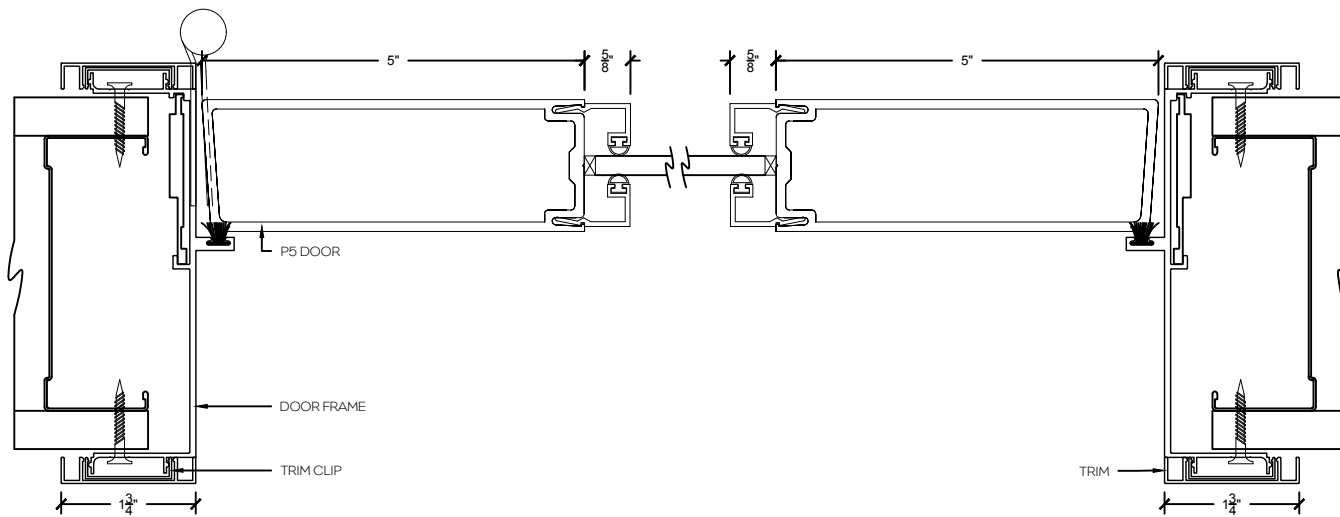

P2 - 2" Aluminum swing door

P5 - 5" Aluminum swing door

Single Door Frame - Horizontal

P2 - 2" Aluminum swing door

P5 - 5" Aluminum swing door

Double Door Frame - Horizontal

P2 - 2" Aluminum swing door

P5 - 5" Aluminum swing door

Single Door Frame with Double Glazed Sidelight - Horizontal

P2 - 2" Aluminum swing door

P5 - 5" Aluminum swing door

Single Door Frame with Double Glazed Sidelight and Vertical Mullion - Horizontal

P2 - 2" Aluminum swing door

P5 - 5" Aluminum swing door

Single Door Frame with Double Glazed Sidelight both sides - Horizontal

P2 - 2" Aluminum swing door

P5 - 5" Aluminum swing door

Single Door Frame with Double Clazed Sidelight and 90° Clazed return

Stand alone Double Glazed Screen with Vertical Mullion

Double Glazed Screen with 90° Glazed return

Double Glazed Screen with 3-Way Glass Connection

Double Glazed Sidelight/Screen with 4" Aluminum Base

Double Glazed Sidelight/Screen Without Base