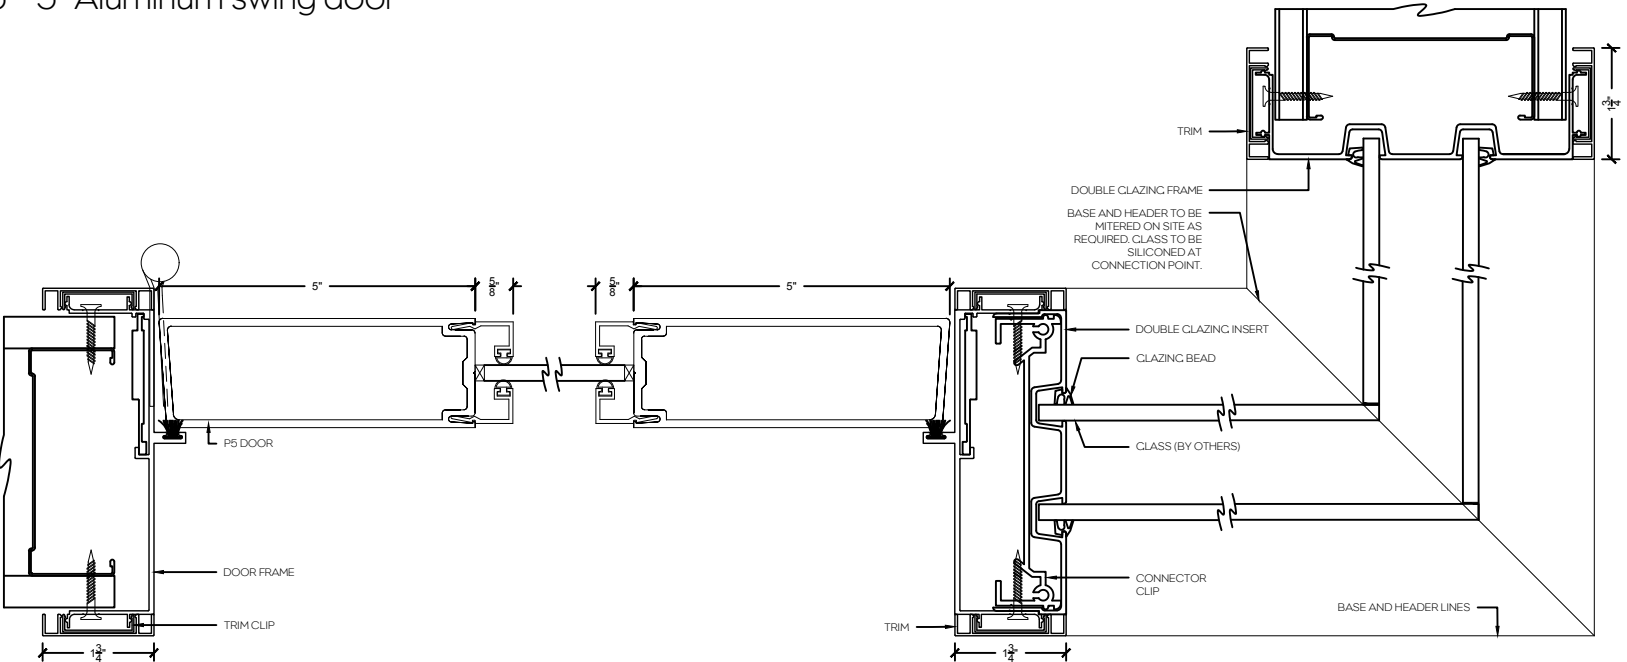

Single Door Frame with Double Glazed Sidelight - Horizontal

P2 - 2" Aluminum swing door

P5 - 5" Aluminum swing door

Single Door Frame with Double Glazed Sidelight and Vertical Mullion - Horizontal

P2 - 2" Aluminum swing door

P5 - 5" Aluminum swing door

Single Door Frame with Double Glazed Sidelight both sides - Horizontal

P2 - 2" Aluminum swing door

P5 - 5" Aluminum swing door

Single Door Frame with Double Clazed Sidelight and 90° Clazed return

P2 - 2" Aluminum swing door

P5 - 5" Aluminum swing door

Single Door Frame with Double Clazed Sidelights both sides and 90° Clazed return

Stand alone Double Glazed Screen

Stand alone Endcap Double Glazed Screen

Stand alone Double Glazed Screen with Vertical Mullion

Double Glazed Screen with 90° Glazed return

Double Glazed Screen with 3-Way Glass Connection

Double Glazed Sidelight/Screen with 4" Aluminum Base

Double Glazed Sidelight/Screen Without Base