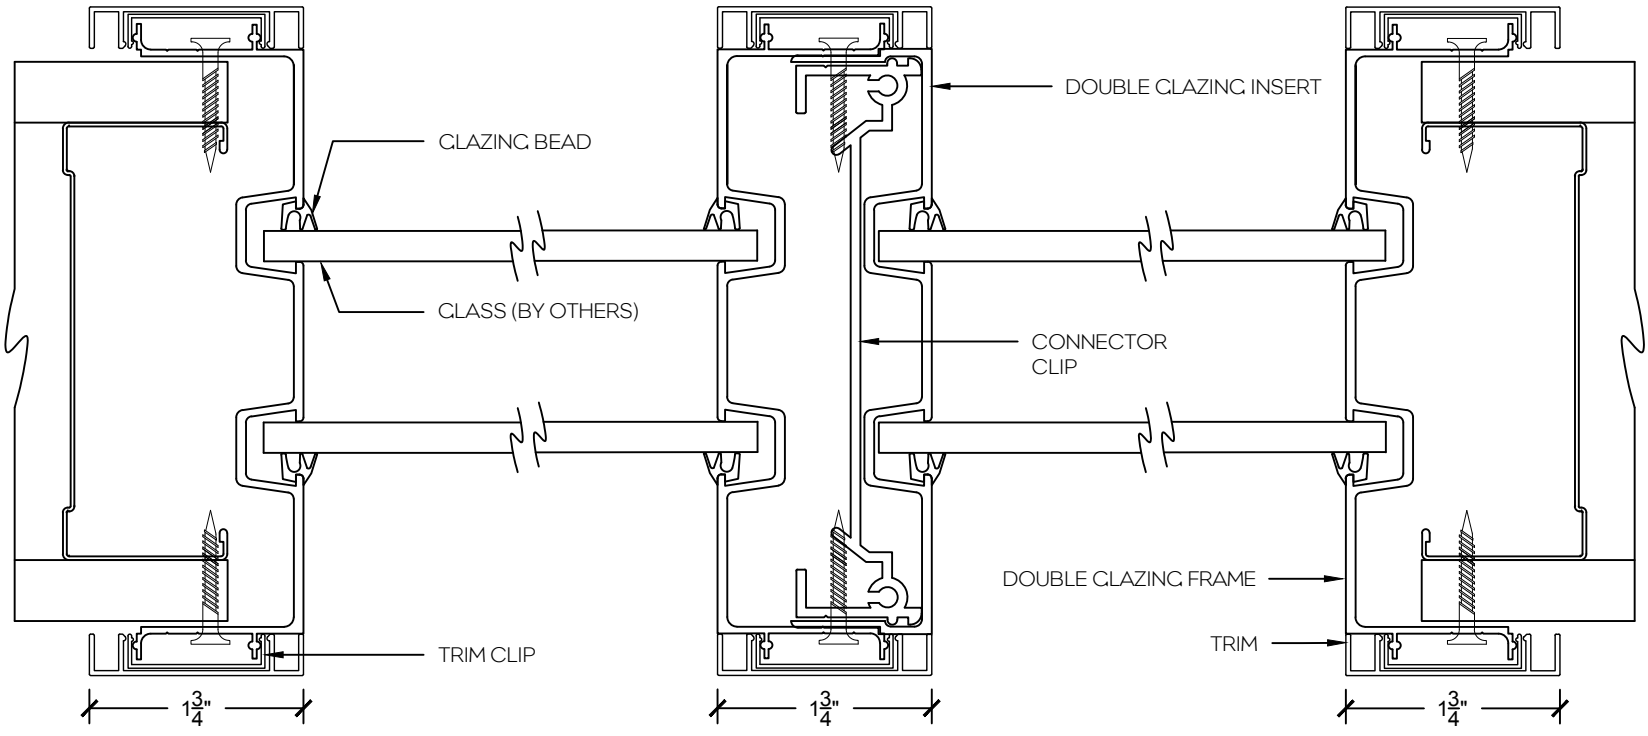

P2 - 2" Aluminum swing door

P5 - 5" Aluminum swing door

Single Door Frame with Double Clazed Sidelights both sides and 90° Clazed return

Stand alone Double Glazed Screen

Stand alone Endcap Double Glazed Screen

Stand alone Double Glazed Screen with Vertical Mullion

Double Glazed Screen with 90° Glazed return

Double Glazed Screen with 3-Way Glass Connection

Double Glazed Sidelight/Screen with 4" Aluminum Base

Double Glazed Sidelight/Screen Without Base