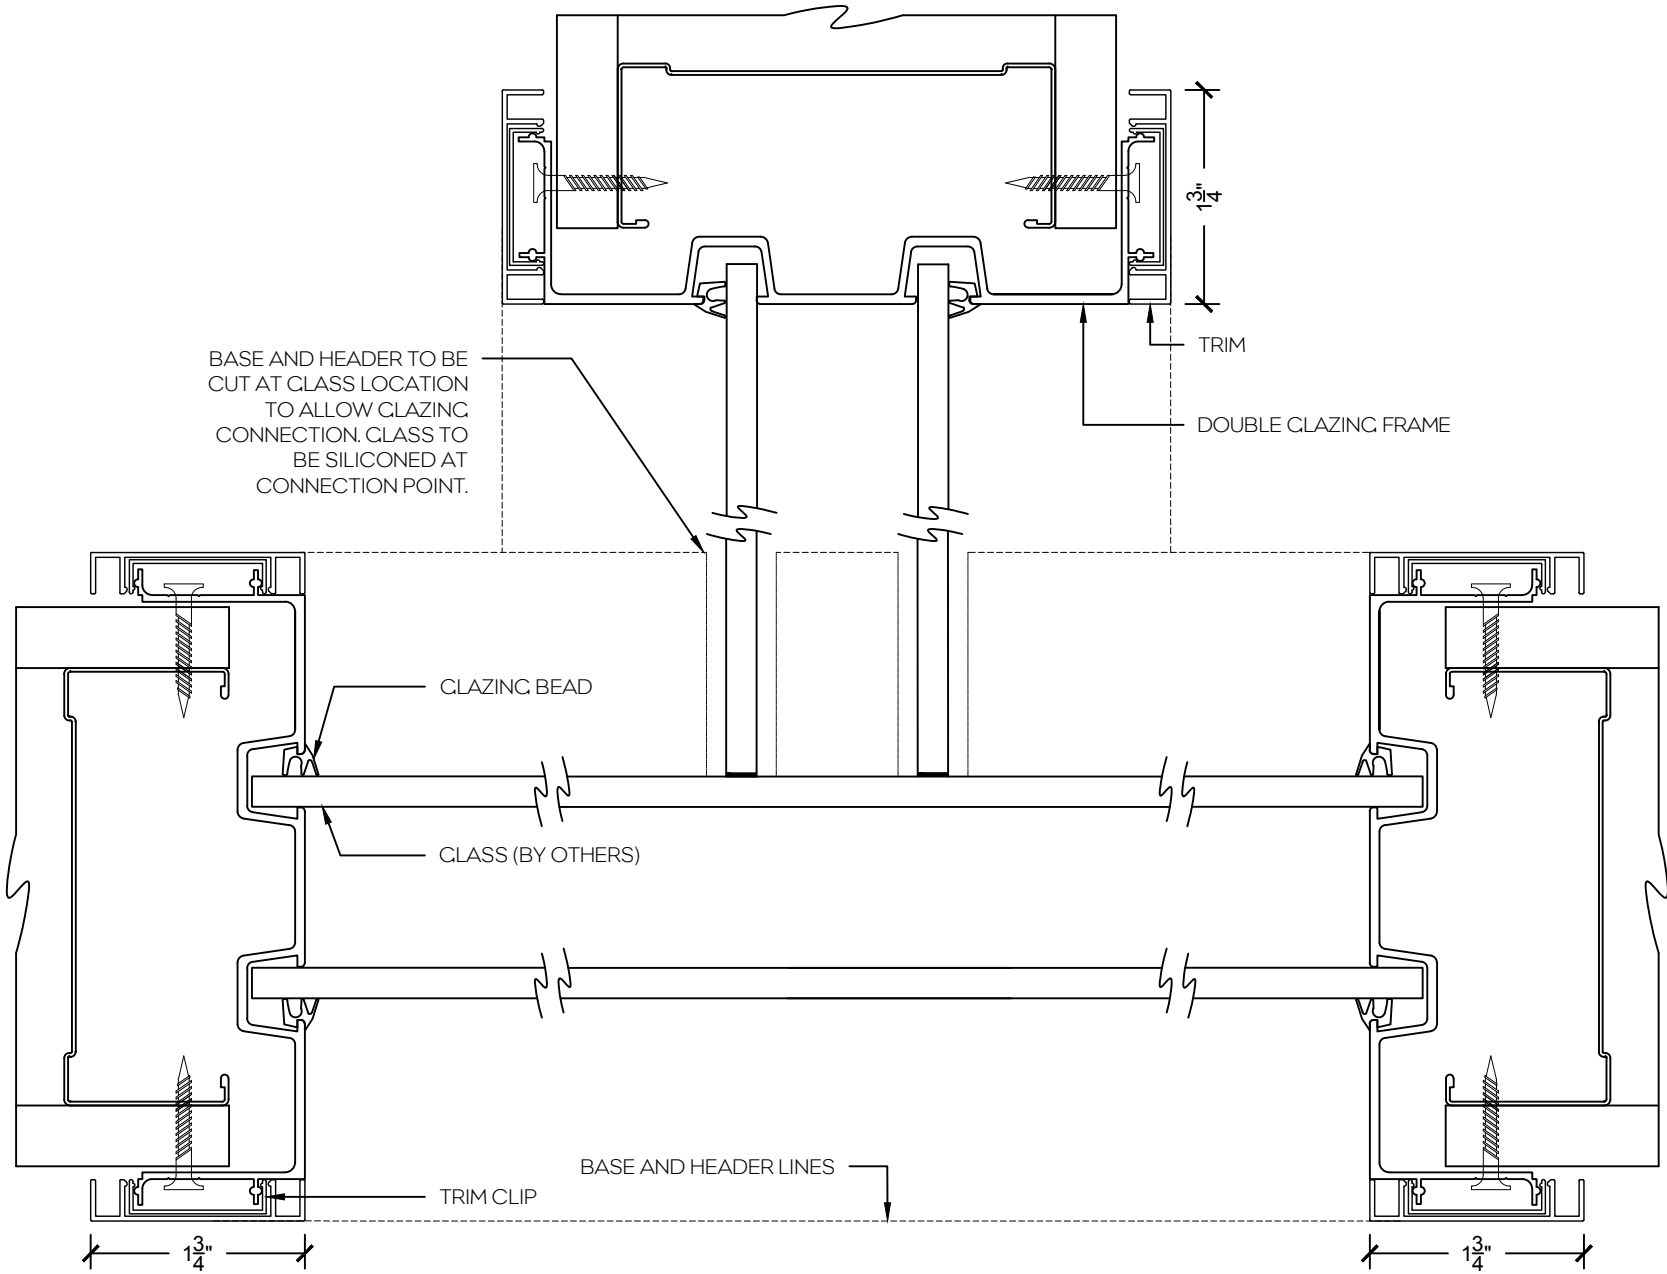

P5 - 5" Aluminum swing door

Single Door Frame with Double Glazed Sidelight both sides - Horizontal

P2 - 2" Aluminum swing door

P5 - 5" Aluminum swing door

Single Door Frame with Double Clazed Sidelight and 90° Clazed return

P2 - 2" Aluminum swing door

P5 - 5" Aluminum swing door

Single Door Frame with Double Clazed Sidelights both sides and 90° Clazed return

Stand alone Double Glazed Screen

Stand alone Endcap Double Glazed Screen

Stand alone Double Glazed Screen with Vertical Mullion

Double Glazed Screen with 90° Glazed return

Double Glazed Screen with 3-Way Glass Connection

Double Glazed Sidelight/Screen with 4" Aluminum Base

Double Glazed Sidelight/Screen Without Base

Double Glazed Sidelight/Screen with Base at Floor

Double Glazed Sidelight/Screen at Half Height Wall