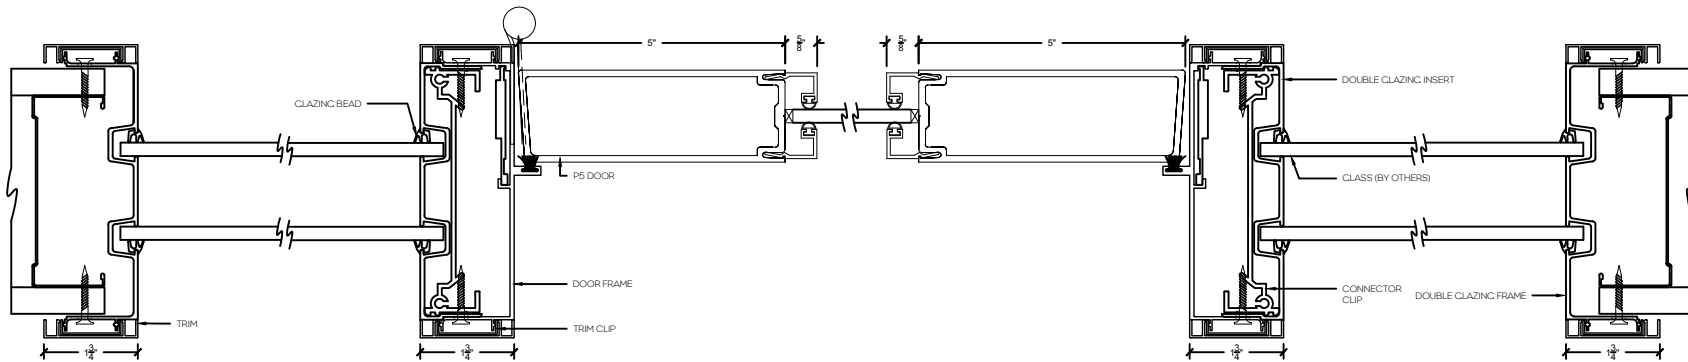

Single Door Frame with Double Glazed Sidelight - Horizontal

P2 - 2" Aluminum swing door

P5 - 5" Aluminum swing door

Single Door Frame with Double Glazed Sidelight and Vertical Mullion - Horizontal

P2 - 2" Aluminum swing door

P5 - 5" Aluminum swing door

Single Door Frame with Double Glazed Sidelight both sides - Horizontal

P2 - 2" Aluminum swing door

P5 - 5" Aluminum swing door

Single Door Frame with Double Clazed Sidelight and 90° Clazed return

P2 - 2" Aluminum swing door

P5 - 5" Aluminum swing door

Single Door Frame with Double Clazed Sidelights both sides and 90° Clazed return

Stand alone Double Glazed Screen

Stand alone Endcap Double Glazed Screen