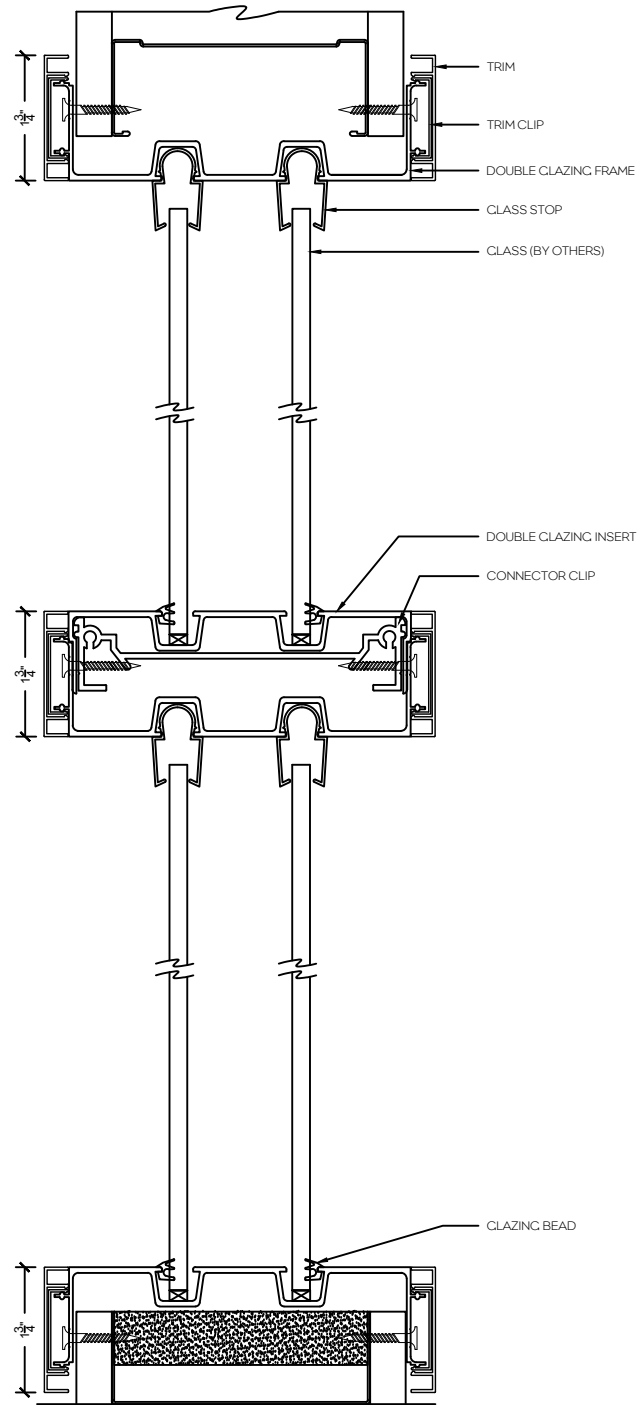

P5 - 5" Aluminum swing door

Single Door Frame with Double Glazed Sidelight both sides - Horizontal

P2 - 2" Aluminum swing door

P5 - 5" Aluminum swing door

Single Door Frame with Double Clazed Sidelight and 90° Clazed return

P2 - 2" Aluminum swing door

P5 - 5" Aluminum swing door

Single Door Frame with Double Clazed Sidelights both sides and 90° Clazed return

Stand alone Double Glazed Screen

Stand alone Endcap Double Glazed Screen

Stand alone Double Glazed Screen with Vertical Mullion

Double Glazed Screen with 90° Glazed return

Double Glazed Screen with 3-Way Glass Connection

Double Glazed Sidelight/Screen with 4" Aluminum Base

Double Glazed Sidelight/Screen Without Base

Double Glazed Sidelight/Screen with Base at Floor

Double Glazed Sidelight/Screen at Half Height Wall