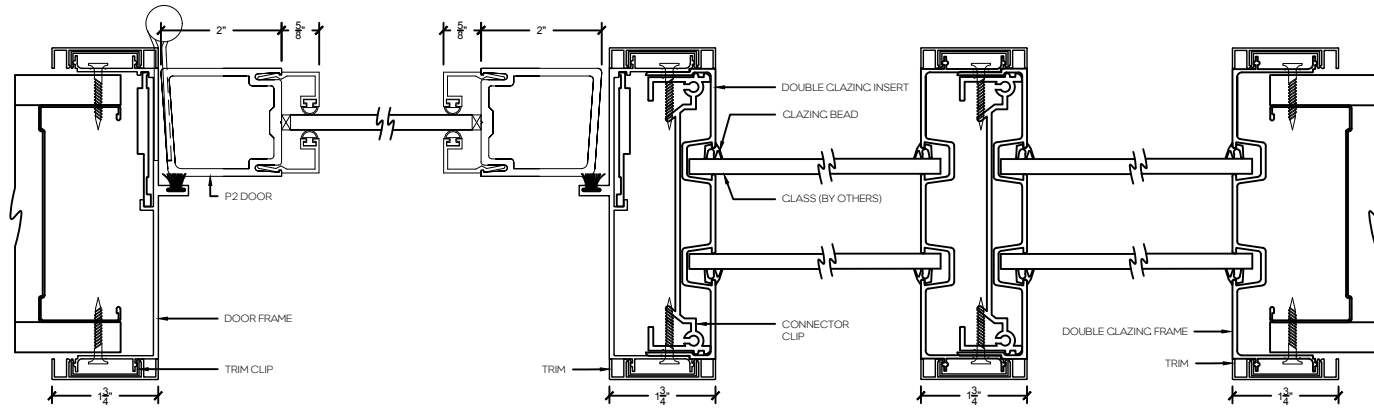

P2 - 2" Aluminum swing door

P5 - 5" Aluminum swing door

Single Door Frame - Horizontal

P2 - 2" Aluminum swing door

P5 - 5" Aluminum swing door

Double Door Frame - Horizontal

P2 - 2" Aluminum swing door

P5 - 5" Aluminum swing door

Single Door Frame with Double Glazed Sidelight - Horizontal

P2 - 2" Aluminum swing door

P5 - 5" Aluminum swing door

Single Door Frame with Double Glazed Sidelight and Vertical Mullion - Horizontal

P2 - 2" Aluminum swing door

P5 - 5" Aluminum swing door

Single Door Frame with Double Glazed Sidelight both sides - Horizontal

P2 - 2" Aluminum swing door

P5 - 5" Aluminum swing door

Single Door Frame with Double Clazed Sidelight and 90° Clazed return

Stand alone Double Glazed Screen with Vertical Mullion

Double Glazed Screen with 90° Glazed return

Double Glazed Screen with 3-Way Glass Connection

Double Glazed Sidelight/Screen with 4" Aluminum Base

Double Glazed Sidelight/Screen Without Base