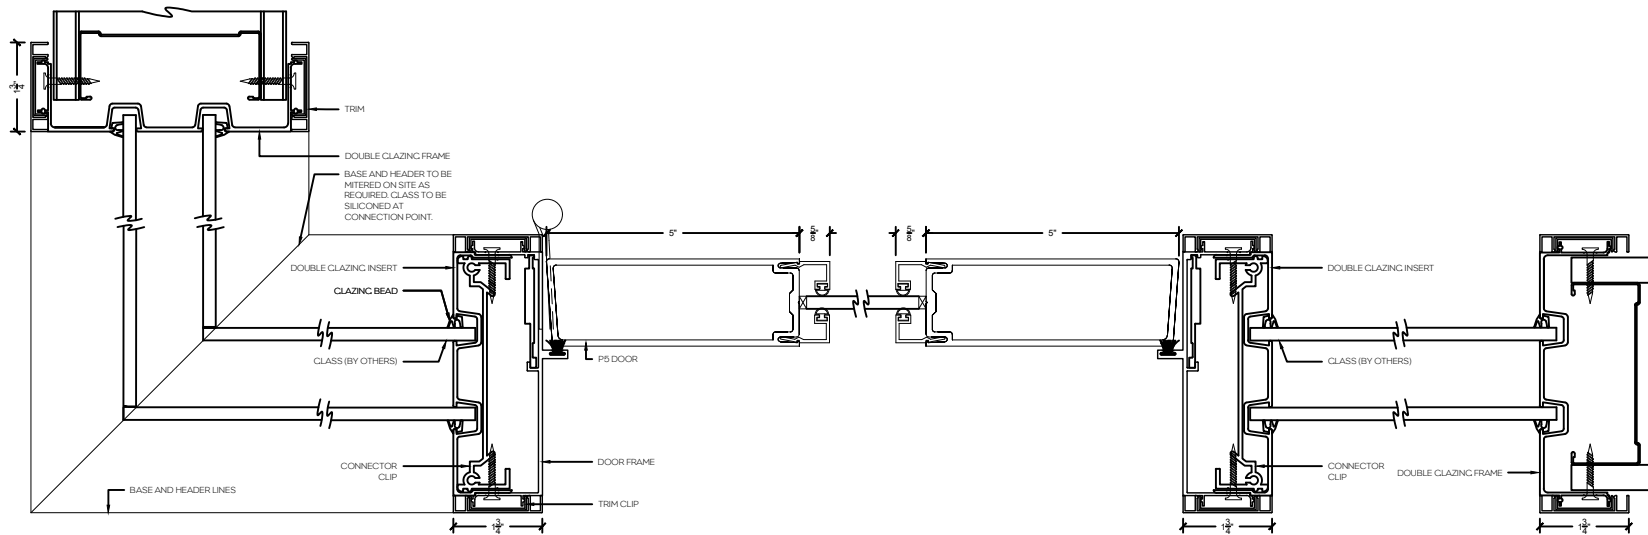

Single Door Frame with Double Glazed Sidelight - Horizontal

P2 - 2" Aluminum swing door

P5 - 5" Aluminum swing door

Single Door Frame with Double Glazed Sidelight and Vertical Mullion - Horizontal

P2 - 2" Aluminum swing door

P5 - 5" Aluminum swing door

Single Door Frame with Double Glazed Sidelight both sides - Horizontal

P2 - 2" Aluminum swing door

P5 - 5" Aluminum swing door

Single Door Frame with Double Clazed Sidelight and 90° Clazed return

P2 - 2" Aluminum swing door

P5 - 5" Aluminum swing door

Single Door Frame with Double Clazed Sidelights both sides and 90° Clazed return

Stand alone Double Glazed Screen

Stand alone Endcap Double Glazed Screen

Stand alone Double Glazed Screen with Vertical Mullion

Double Glazed Screen with 90° Glazed return

Double Glazed Screen with 3-Way Glass Connection

Double Glazed Sidelight/Screen with 4" Aluminum Base

Double Glazed Sidelight/Screen Without Base