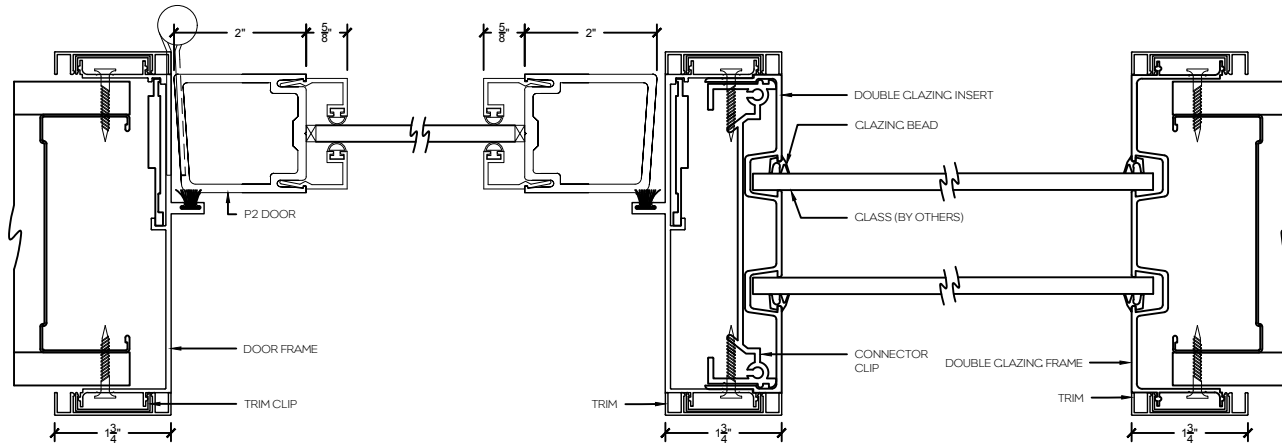

P2 - 2" Aluminum swing door

P5 - 5" Aluminum swing door

Single Door Frame - Horizontal

P2 - 2" Aluminum swing door

P5 - 5" Aluminum swing door

Double Door Frame - Horizontal

P2 - 2" Aluminum swing door

P5 - 5" Aluminum swing door

Single Door Frame with Double Glazed Sidelight - Horizontal

P2 - 2" Aluminum swing door

P5 - 5" Aluminum swing door

Single Door Frame with Double Glazed Sidelight and Vertical Mullion - Horizontal

P2 - 2" Aluminum swing door

P5 - 5" Aluminum swing door

Single Door Frame with Double Glazed Sidelight both sides - Horizontal

P2 - 2" Aluminum swing door

P5 - 5" Aluminum swing door

Single Door Frame with Double Clazed Sidelight and 90° Clazed return