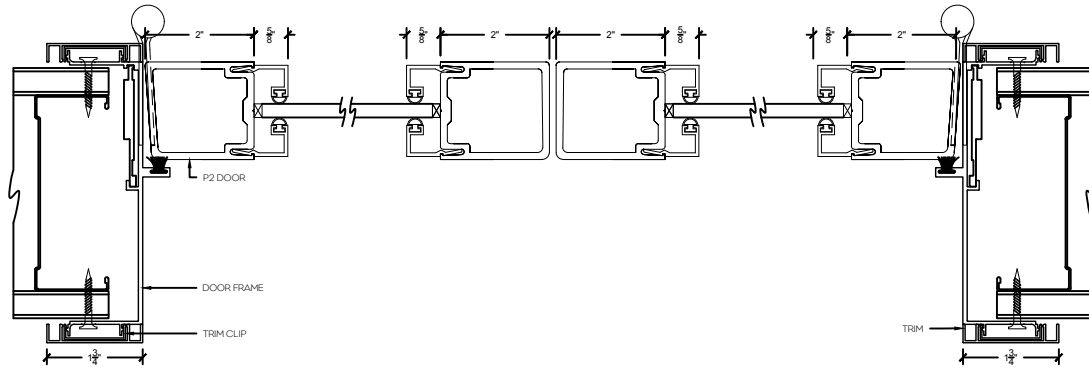

P2 - 2" Aluminum swing door

P5 - 5" Aluminum swing door

Single Door Frame - Horizontal

P2 - 2" Aluminum swing door

P5 - 5" Aluminum swing door

Double Door Frame - Horizontal

P2 - 2" Aluminum swing door

P5 - 5" Aluminum swing door

Single Door Frame with Double Glazed Sidelight - Horizontal

P2 - 2" Aluminum swing door

P5 - 5" Aluminum swing door

Single Door Frame with Double Glazed Sidelight and Vertical Mullion - Horizontal

P2 - 2" Aluminum swing door

P5 - 5" Aluminum swing door

Single Door Frame with Double Glazed Sidelight both sides - Horizontal

P2 - 2" Aluminum swing door

P5 - 5" Aluminum swing door

Single Door Frame with Double Clazed Sidelight and 90° Clazed return