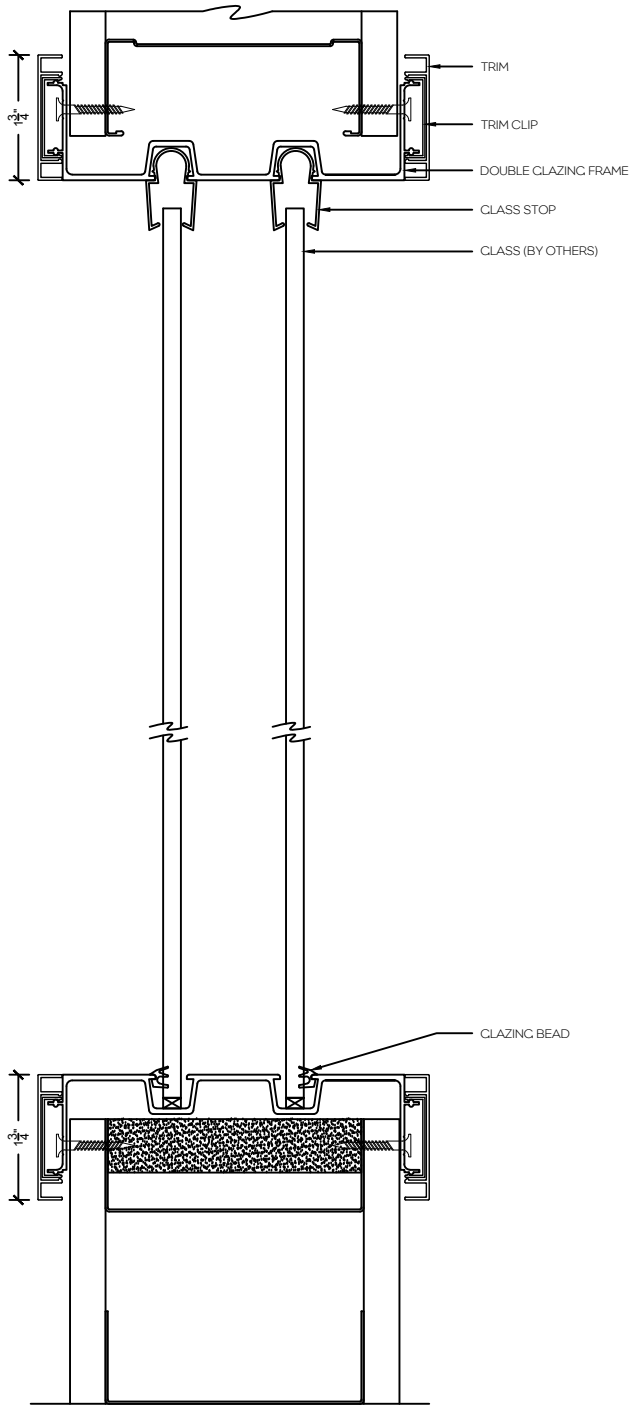

P5 - 5" Aluminum swing door

Single Door Frame with Double Glazed Sidelight both sides - Horizontal

P2 - 2" Aluminum swing door

P5 - 5" Aluminum swing door

Single Door Frame with Double Clazed Sidelight and 90° Clazed return

P2 - 2" Aluminum swing door

P5 - 5" Aluminum swing door

Single Door Frame with Double Clazed Sidelights both sides and 90° Clazed return

Stand alone Double Glazed Screen

Stand alone Endcap Double Glazed Screen

Stand alone Double Glazed Screen with Vertical Mullion

Double Glazed Screen with 90° Glazed return

Double Glazed Screen with 3-Way Glass Connection

Double Glazed Sidelight/Screen with 4" Aluminum Base

Double Glazed Sidelight/Screen Without Base

Double Glazed Sidelight/Screen with Base at Floor

Double Glazed Sidelight/Screen at Half Height Wall