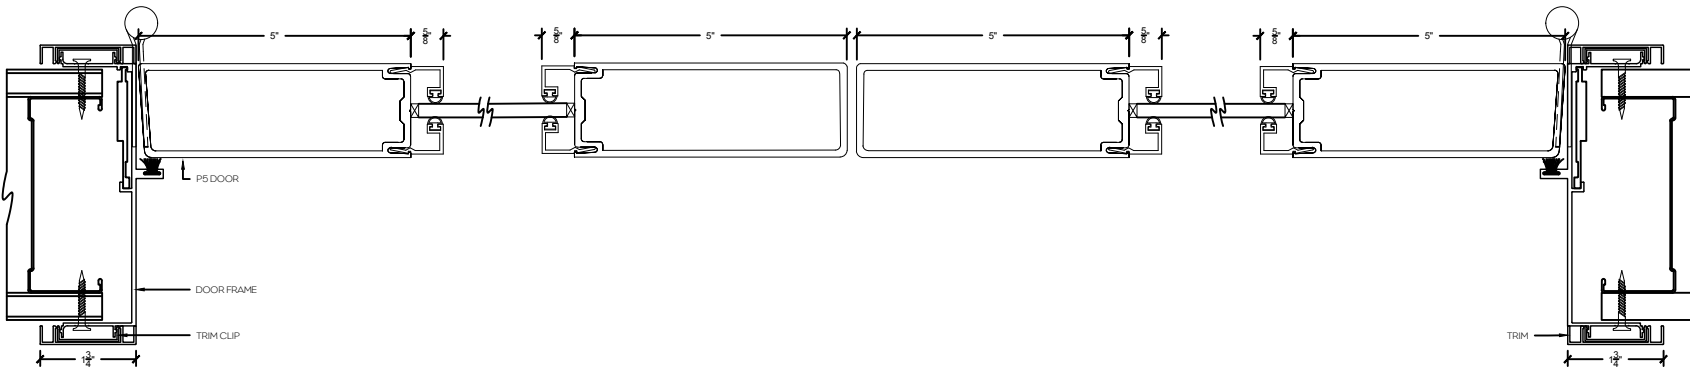

P2 - 2" Aluminum swing door

P5 - 5" Aluminum swing door

Single Door Frame - Horizontal

P2 - 2" Aluminum swing door

P5 - 5" Aluminum swing door

Double Door Frame - Horizontal

P2 - 2" Aluminum swing door

P5 - 5" Aluminum swing door

Single Door Frame with Double Glazed Sidelight - Horizontal

P2 - 2" Aluminum swing door

P5 - 5" Aluminum swing door

Single Door Frame with Double Glazed Sidelight and Vertical Mullion - Horizontal

P2 - 2" Aluminum swing door

P5 - 5" Aluminum swing door

Single Door Frame with Double Glazed Sidelight both sides - Horizontal

P2 - 2" Aluminum swing door

P5 - 5" Aluminum swing door

Single Door Frame with Double Clazed Sidelight and 90° Clazed return

Stand alone Double Glazed Screen with Vertical Mullion

Double Glazed Screen with 90° Glazed return

Double Glazed Screen with 3-Way Glass Connection

Double Glazed Sidelight/Screen with 4" Aluminum Base

Double Glazed Sidelight/Screen Without Base