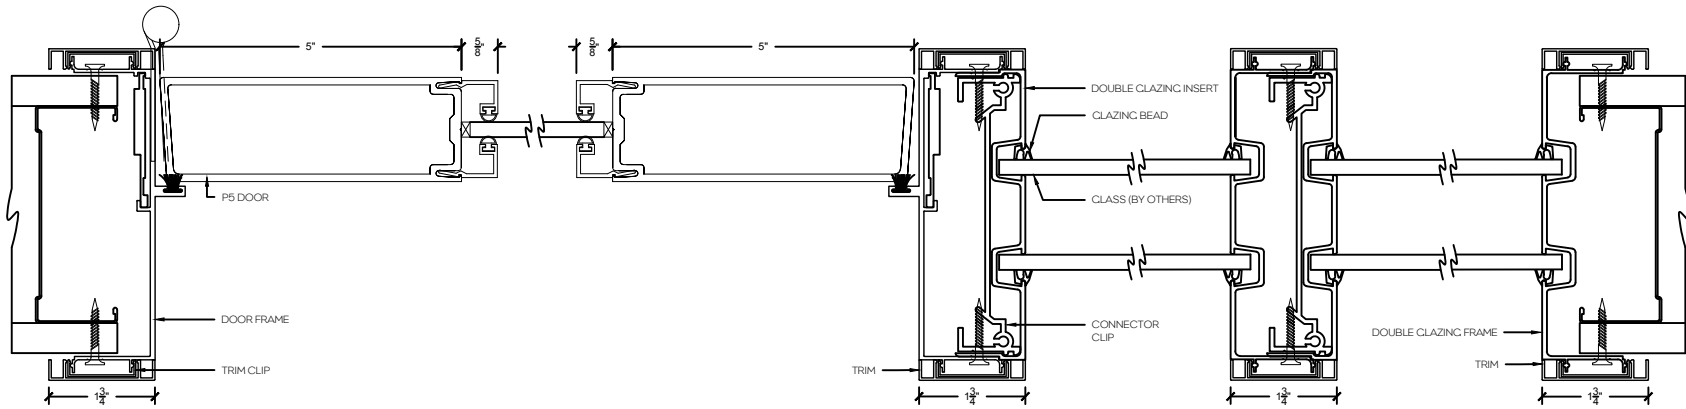

P2 - 2" Aluminum swing door

P5 - 5" Aluminum swing door

Single Door Frame - Horizontal

P2 - 2" Aluminum swing door

P5 - 5" Aluminum swing door

Double Door Frame - Horizontal

P2 - 2" Aluminum swing door

P5 - 5" Aluminum swing door

Single Door Frame with Double Glazed Sidelight - Horizontal

P2 - 2" Aluminum swing door

P5 - 5" Aluminum swing door

Single Door Frame with Double Glazed Sidelight and Vertical Mullion - Horizontal

P2 - 2" Aluminum swing door

P5 - 5" Aluminum swing door

Single Door Frame with Double Glazed Sidelight both sides - Horizontal

P2 - 2" Aluminum swing door

P5 - 5" Aluminum swing door

Single Door Frame with Double Clazed Sidelight and 90° Clazed return

Stand alone Double Glazed Screen with Vertical Mullion

Double Glazed Screen with 90° Glazed return

Double Glazed Screen with 3-Way Glass Connection

Double Glazed Sidelight/Screen with 4" Aluminum Base

Double Glazed Sidelight/Screen Without Base