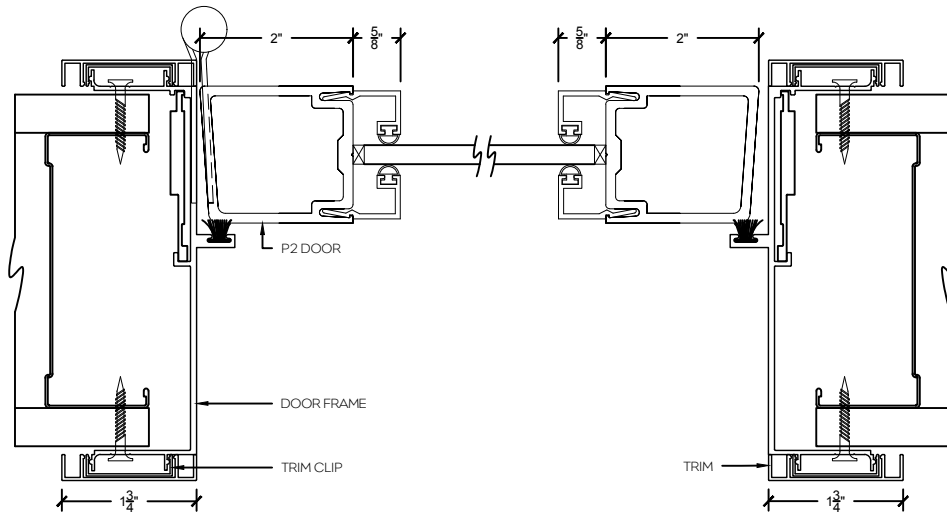

P2 - 2" Aluminum swing door

P5 - 5" Aluminum swing door

Single Door Frame - Horizontal

P2 - 2" Aluminum swing door

P5 - 5" Aluminum swing door

Double Door Frame - Horizontal

P2 - 2" Aluminum swing door

P5 - 5" Aluminum swing door

Single Door Frame with Double Glazed Sidelight - Horizontal

P2 - 2" Aluminum swing door

P5 - 5" Aluminum swing door

Single Door Frame with Double Glazed Sidelight and Vertical Mullion - Horizontal

P2 - 2" Aluminum swing door

P5 - 5" Aluminum swing door

Single Door Frame with Double Glazed Sidelight both sides - Horizontal

P2 - 2" Aluminum swing door

P5 - 5" Aluminum swing door

Single Door Frame with Double Clazed Sidelight and 90° Clazed return