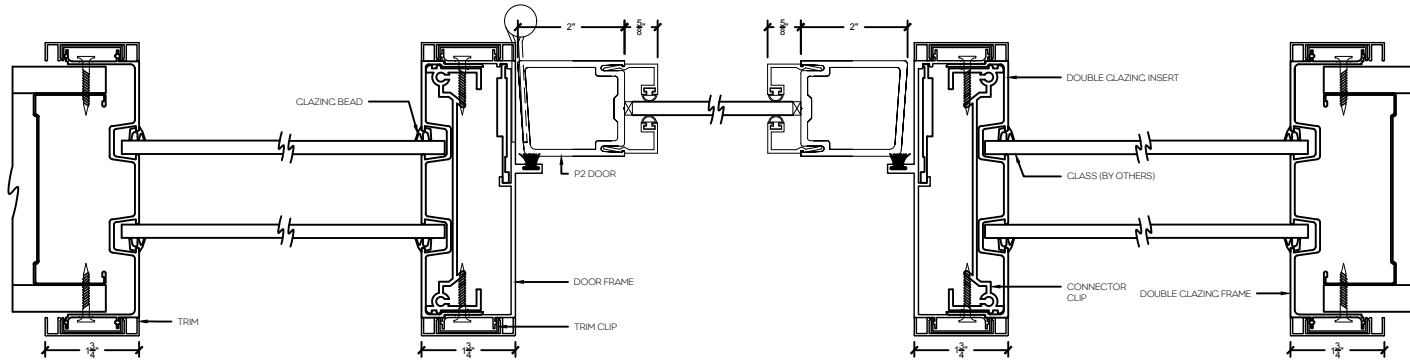

Single Door Frame with Double Glazed Sidelight - Horizontal

P2 - 2" Aluminum swing door

P5 - 5" Aluminum swing door

Single Door Frame with Double Glazed Sidelight and Vertical Mullion - Horizontal

P2 - 2" Aluminum swing door

P5 - 5" Aluminum swing door

Single Door Frame with Double Glazed Sidelight both sides - Horizontal

P2 - 2" Aluminum swing door

P5 - 5" Aluminum swing door

Single Door Frame with Double Clazed Sidelight and 90° Clazed return

P2 - 2" Aluminum swing door

P5 - 5" Aluminum swing door

Single Door Frame with Double Clazed Sidelights both sides and 90° Clazed return

Stand alone Double Glazed Screen

Stand alone Endcap Double Glazed Screen