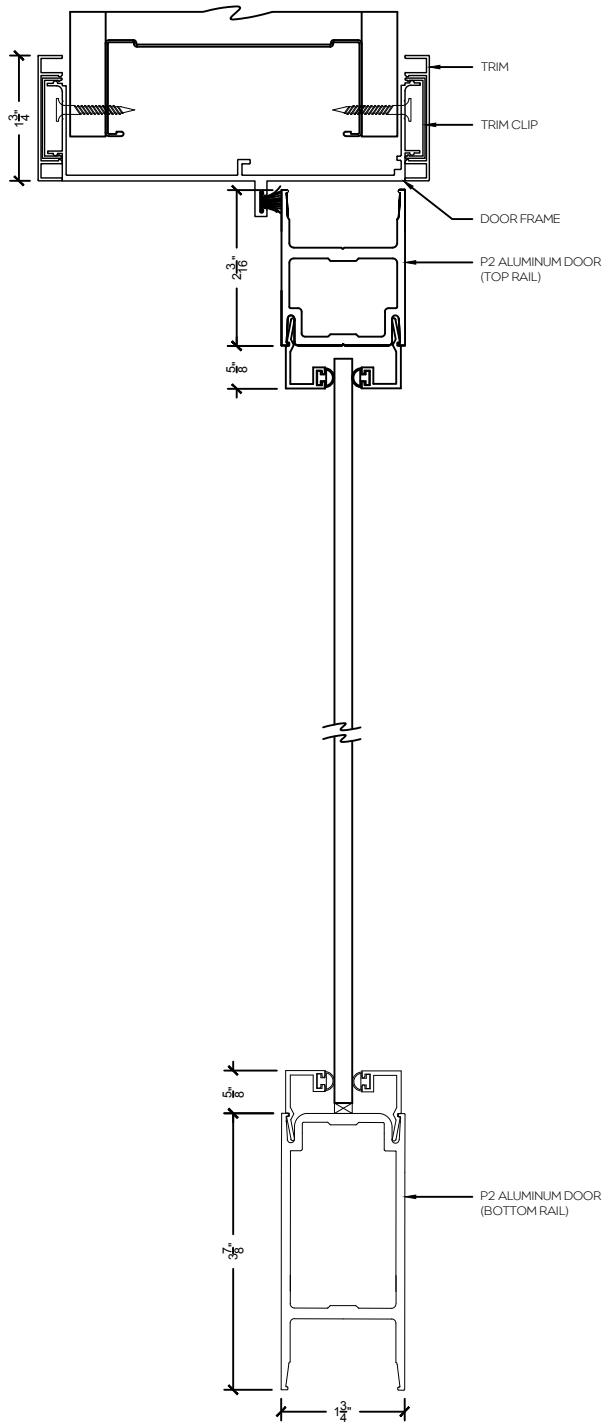

Single Door Frame with Double Glazed Sidelight - Horizontal

P2 - 2" Aluminum swing door

P5 - 5" Aluminum swing door

Single Door Frame with Double Clazed Sidelight and Vertical Mullion - Horizontal

P2 - 2" Aluminum swing door

P2 - 2" Aluminum swing door

P5 - 5" Aluminum swing door

Single Door Frame with Double Clazed Sidelights both sides and 90° Clazed return

Stand alone Double Glazed Screen

Stand alone Endcap Double Glazed Screen

Stand alone Double Glazed Screen with Vertical Mullion

Double Glazed Screen with 90° Glazed return

Double Glazed Screen with 3-Way Glass Connection

P2 - 2" Aluminum swing door

P5 - 5" Aluminum swing door

Door Frame - Vertical

Double Glazed Sidelight/Screen with 4" Aluminum Base

Double Glazed Sidelight/Screen Without Base

Double Glazed Sidelight/Screen with Base at Floor

Double Glazed Sidelight/Screen at Half Height Wall