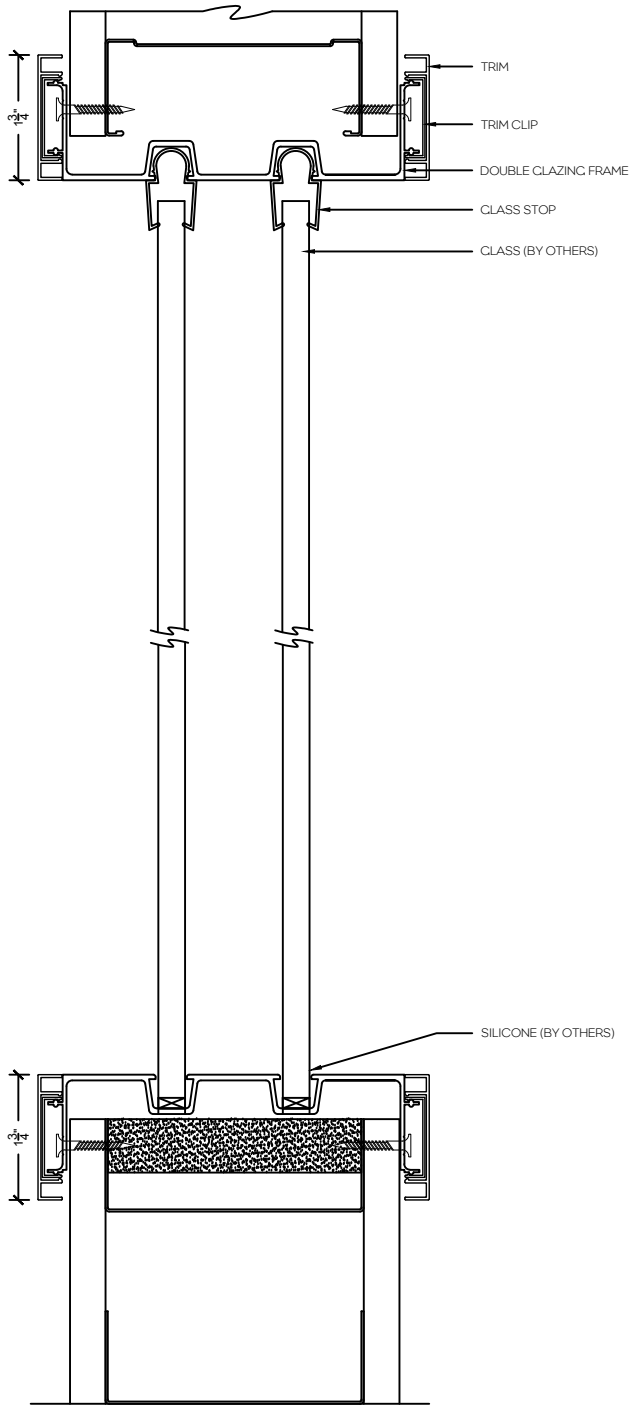

P5 - 5" Aluminum swing door

Single Door Frame with Double Clazed Sidelight both sides - Horizontal

P2 - 2" Aluminum swing door

P5 - 5" Aluminum swing door

Single Door Frame with Double Clazed Sidelight and 90° Clazed return

P2 - 2" Aluminum swing door

P5 - 5" Aluminum swing door

Single Door Frame with Double Clazed Sidelights both sides and 90° Clazed return

Stand alone Double Glazed Screen

Stand alone Endcap Double Glazed Screen

Stand alone Double Glazed Screen with Vertical Mullion

Double Glazed Screen with 90° Glazed return

Double Glazed Screen with 3-Way Glass Connection

P2 - 2" Aluminum swing door

P5 - 5" Aluminum swing door

Door Frame - Vertical

Double Glazed Sidelight/Screen with 4" Aluminum Base

Double Glazed Sidelight/Screen Without Base

Double Glazed Sidelight/Screen with Base at Floor

Double Glazed Sidelight/Screen at Half Height Wall