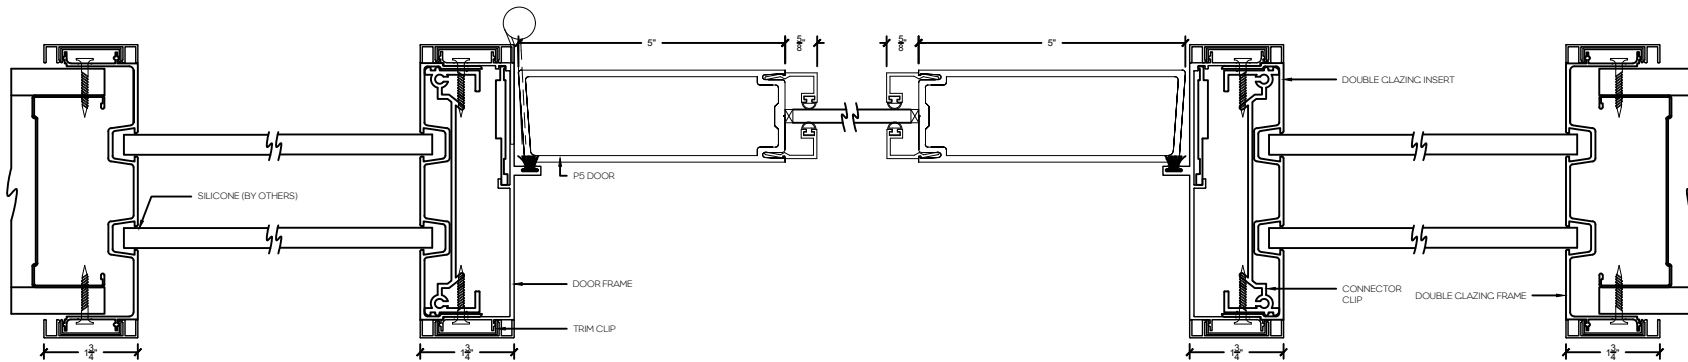

Single Door Frame with Double Glazed Sidelight - Horizontal

P2 - 2" Aluminum swing door

P5 - 5" Aluminum swing door

Single Door Frame with Double Clazed Sidelight and Vertical Mullion - Horizontal

P2 - 2" Aluminum swing door

P5 - 5" Aluminum swing door

Single Door Frame with Double Clazed Sidelight both sides - Horizontal

P2 - 2" Aluminum swing door

P5 - 5" Aluminum swing door

Single Door Frame with Double Clazed Sidelight and 90° Clazed return

P2 - 2" Aluminum swing door

P5 - 5" Aluminum swing door

Single Door Frame with Double Clazed Sidelights both sides and 90° Clazed return

Stand alone Double Glazed Screen

Stand alone Endcap Double Glazed Screen