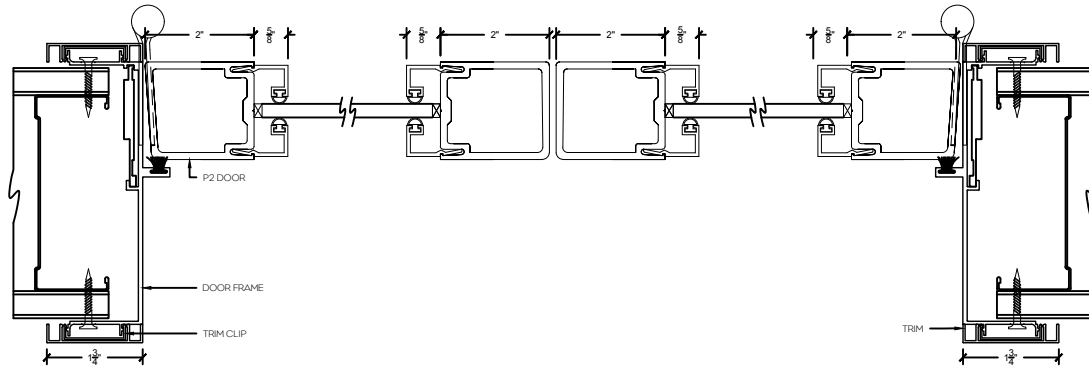

P2 - 2" Aluminum swing door

P5 - 5" Aluminum swing door

Single Door Frame - Horizontal

P2 - 2" Aluminum swing door

P5 - 5" Aluminum swing door

Double Door Frame - Horizontal

P2 - 2" Aluminum swing door

P5 - 5" Aluminum swing door

Single Door Frame with Double Glazed Sidelight - Horizontal

P2 - 2" Aluminum swing door

P5 - 5" Aluminum swing door

Single Door Frame with Double Clazed Sidelight and Vertical Mullion - Horizontal

P2 - 2" Aluminum swing door

P5 - 5" Aluminum swing door

Single Door Frame with Double Clazed Sidelight both sides - Horizontal

P2 - 2" Aluminum swing door

P5 - 5" Aluminum swing door

Single Door Frame with Double Clazed Sidelight and 90° Clazed return