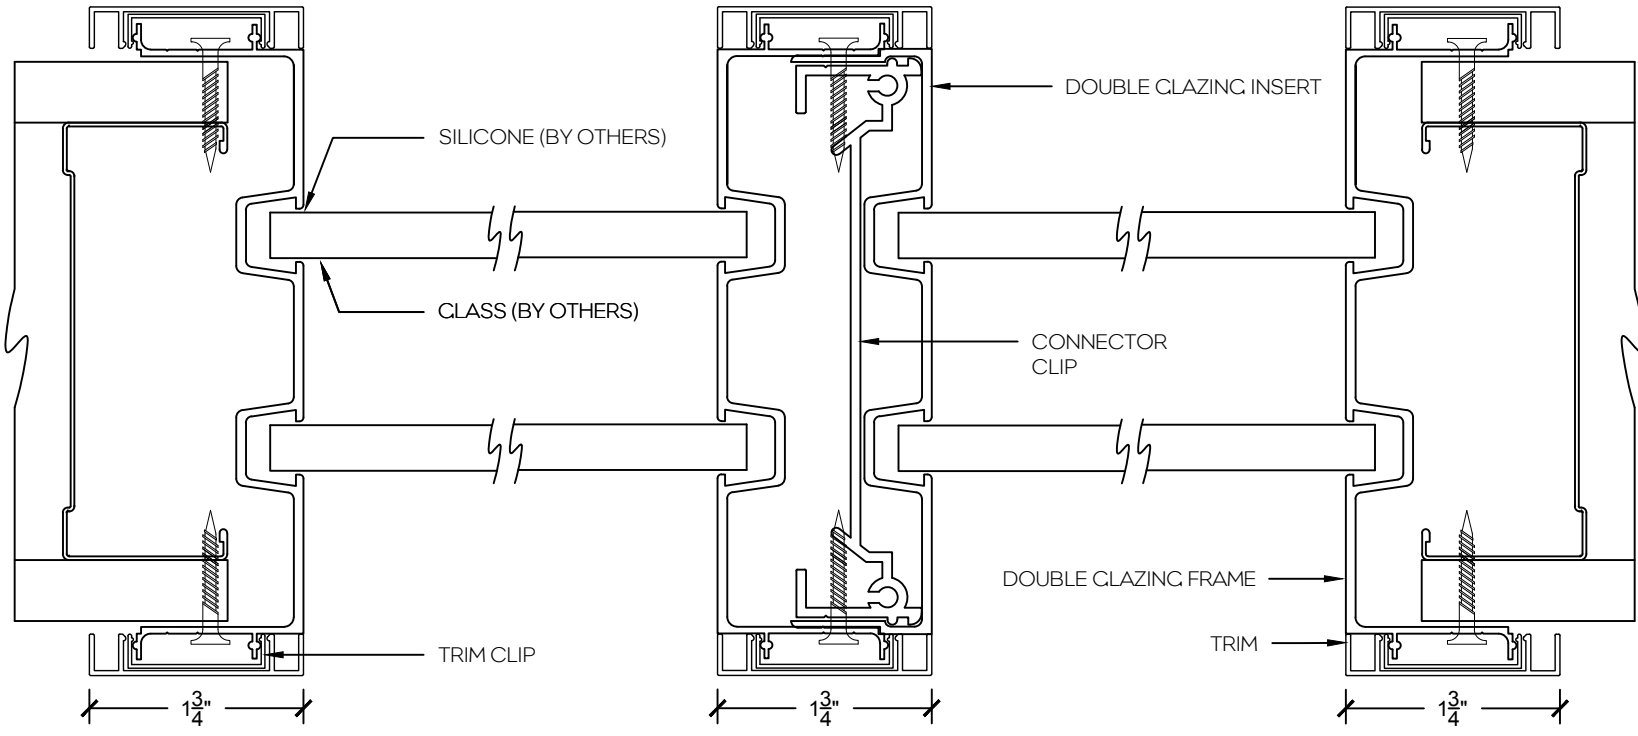

P2 - 2" Aluminum swing door

P5 - 5" Aluminum swing door

Single Door Frame with Double Clazed Sidelights both sides and 90° Clazed return

Stand alone Double Glazed Screen

Stand alone Endcap Double Glazed Screen

Stand alone Double Glazed Screen with Vertical Mullion

Double Glazed Screen with 90° Glazed return

Double Glazed Screen with 3-Way Glass Connection

P2 - 2" Aluminum swing door

P5 - 5" Aluminum swing door

Door Frame - Vertical

Double Glazed Sidelight/Screen with 4" Aluminum Base

Double Glazed Sidelight/Screen Without Base

Double Glazed Sidelight/Screen with Base at Floor

Double Glazed Sidelight/Screen at Half Height Wall