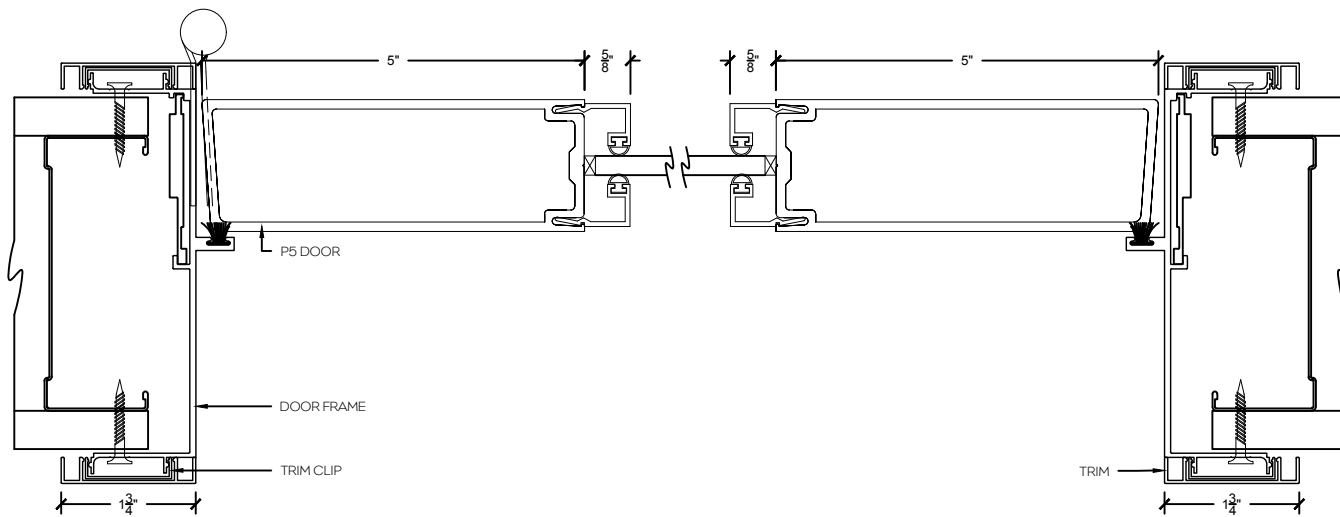

P2 - 2" Aluminum swing door

P5 - 5" Aluminum swing door

Single Door Frame - Horizontal

P2 - 2" Aluminum swing door

P5 - 5" Aluminum swing door

Double Door Frame - Horizontal

P2 - 2" Aluminum swing door

P5 - 5" Aluminum swing door

Single Door Frame with Double Glazed Sidelight - Horizontal

P2 - 2" Aluminum swing door

P5 - 5" Aluminum swing door

Single Door Frame with Double Clazed Sidelight and Vertical Mullion - Horizontal

P2 - 2" Aluminum swing door

P5 - 5" Aluminum swing door

Single Door Frame with Double Clazed Sidelight both sides - Horizontal

P2 - 2" Aluminum swing door

P5 - 5" Aluminum swing door

Single Door Frame with Double Clazed Sidelight and 90° Clazed return