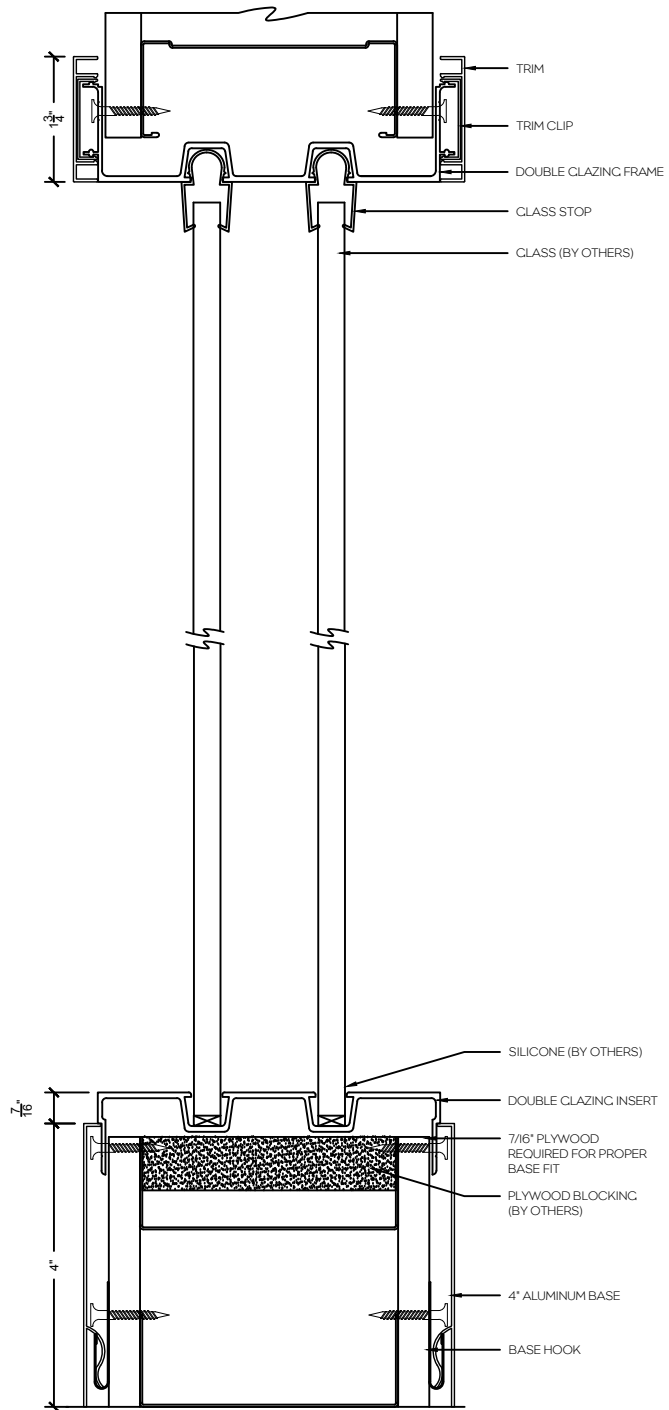

P5 - 5" Aluminum swing door

Single Door Frame with Double Clazed Sidelight both sides - Horizontal

P2 - 2" Aluminum swing door

P5 - 5" Aluminum swing door

Single Door Frame with Double Clazed Sidelight and 90° Clazed return

P2 - 2" Aluminum swing door

P5 - 5" Aluminum swing door

Single Door Frame with Double Clazed Sidelights both sides and 90° Clazed return

Stand alone Double Glazed Screen

Stand alone Endcap Double Glazed Screen

Stand alone Double Glazed Screen with Vertical Mullion

Double Glazed Screen with 90° Glazed return

Double Glazed Screen with 3-Way Glass Connection

P2 - 2" Aluminum swing door

P5 - 5" Aluminum swing door

Door Frame - Vertical

Double Glazed Sidelight/Screen with 4" Aluminum Base

Double Glazed Sidelight/Screen Without Base

Double Glazed Sidelight/Screen with Base at Floor

Double Glazed Sidelight/Screen at Half Height Wall