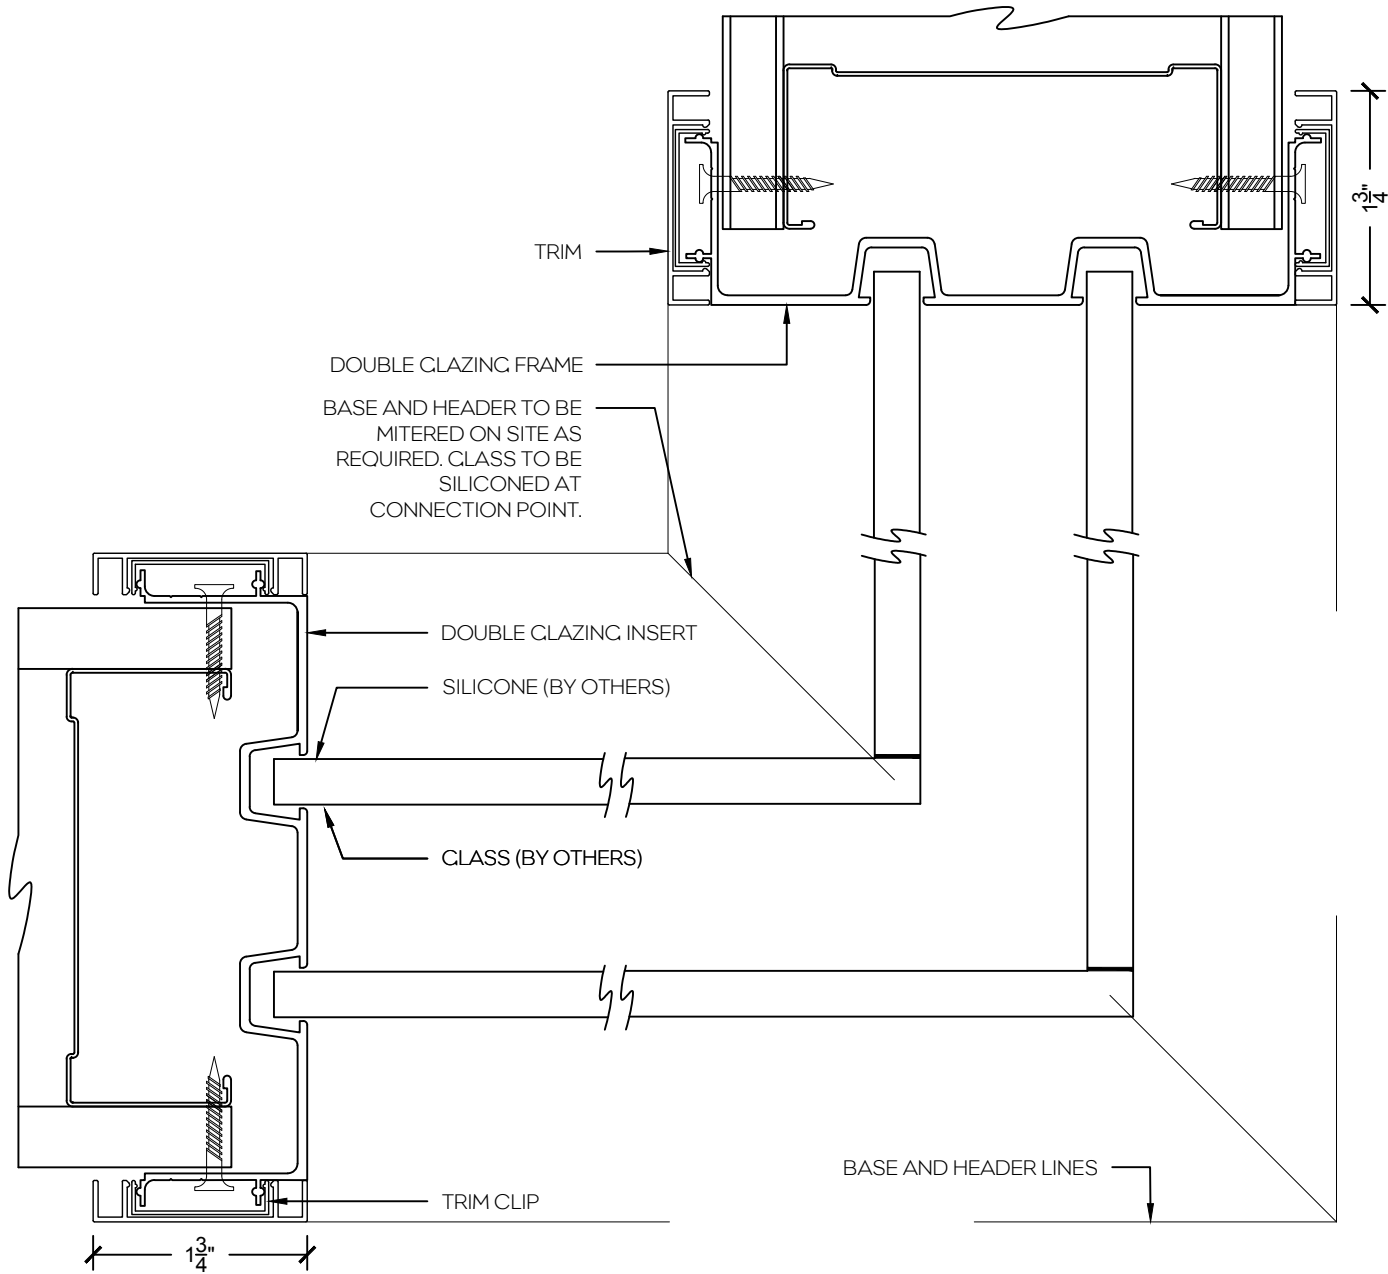

P5 - 5" Aluminum swing door

Single Door Frame with Double Clazed Sidelight both sides - Horizontal

P2 - 2" Aluminum swing door

P5 - 5" Aluminum swing door

Single Door Frame with Double Clazed Sidelight and 90° Clazed return

P2 - 2" Aluminum swing door

P5 - 5" Aluminum swing door

Single Door Frame with Double Clazed Sidelights both sides and 90° Clazed return

Stand alone Double Glazed Screen

Stand alone Endcap Double Glazed Screen

Stand alone Double Glazed Screen with Vertical Mullion

Double Glazed Screen with 90° Glazed return

Double Glazed Screen with 3-Way Glass Connection

P2 - 2" Aluminum swing door

P5 - 5" Aluminum swing door

Door Frame - Vertical

Double Glazed Sidelight/Screen with 4" Aluminum Base

Double Glazed Sidelight/Screen Without Base

Double Glazed Sidelight/Screen with Base at Floor

Double Glazed Sidelight/Screen at Half Height Wall