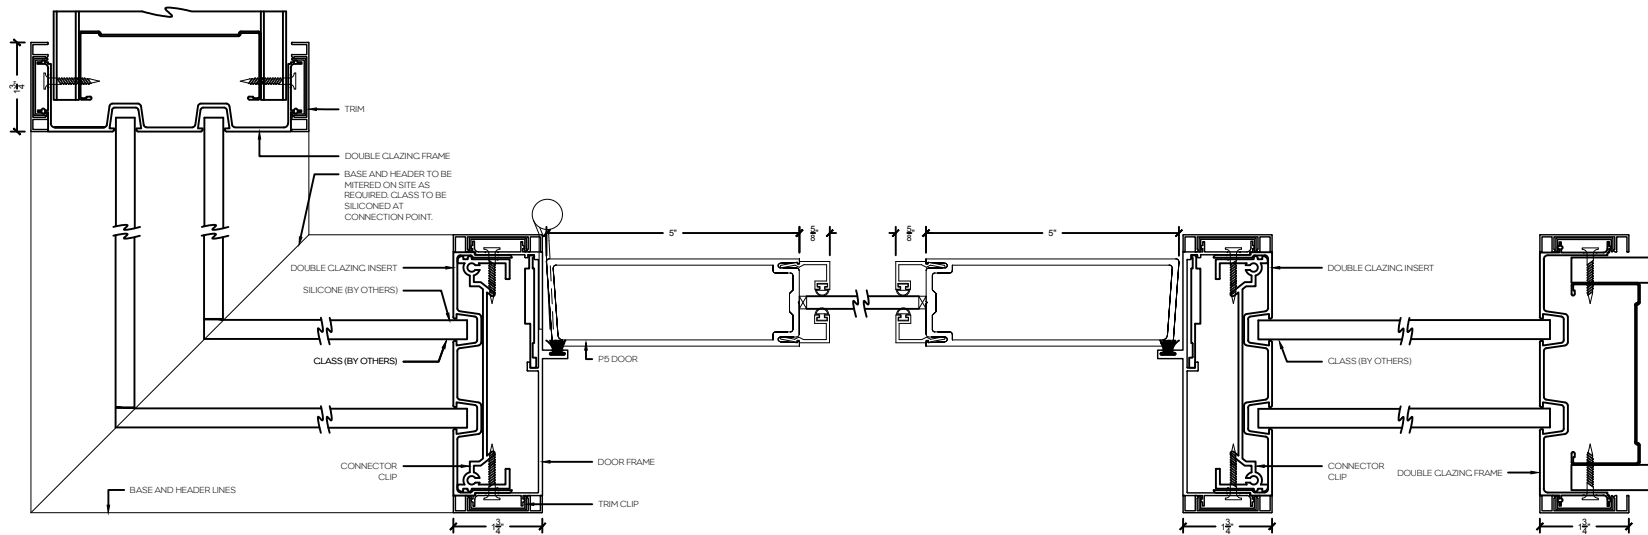

Single Door Frame with Double Glazed Sidelight - Horizontal

P2 - 2" Aluminum swing door

P5 - 5" Aluminum swing door

Single Door Frame with Double Clazed Sidelight and Vertical Mullion - Horizontal

P2 - 2" Aluminum swing door

P5 - 5" Aluminum swing door

Single Door Frame with Double Clazed Sidelight both sides - Horizontal

P2 - 2" Aluminum swing door

P5 - 5" Aluminum swing door

Single Door Frame with Double Clazed Sidelight and 90° Clazed return

P2 - 2" Aluminum swing door

P5 - 5" Aluminum swing door

Single Door Frame with Double Clazed Sidelights both sides and 90° Clazed return

Stand alone Double Glazed Screen

Stand alone Endcap Double Glazed Screen

Stand alone Double Glazed Screen with Vertical Mullion

Double Glazed Screen with 90° Glazed return

Double Glazed Screen with 3-Way Glass Connection

P2 - 2" Aluminum swing door

P5 - 5" Aluminum swing door

Door Frame - Vertical