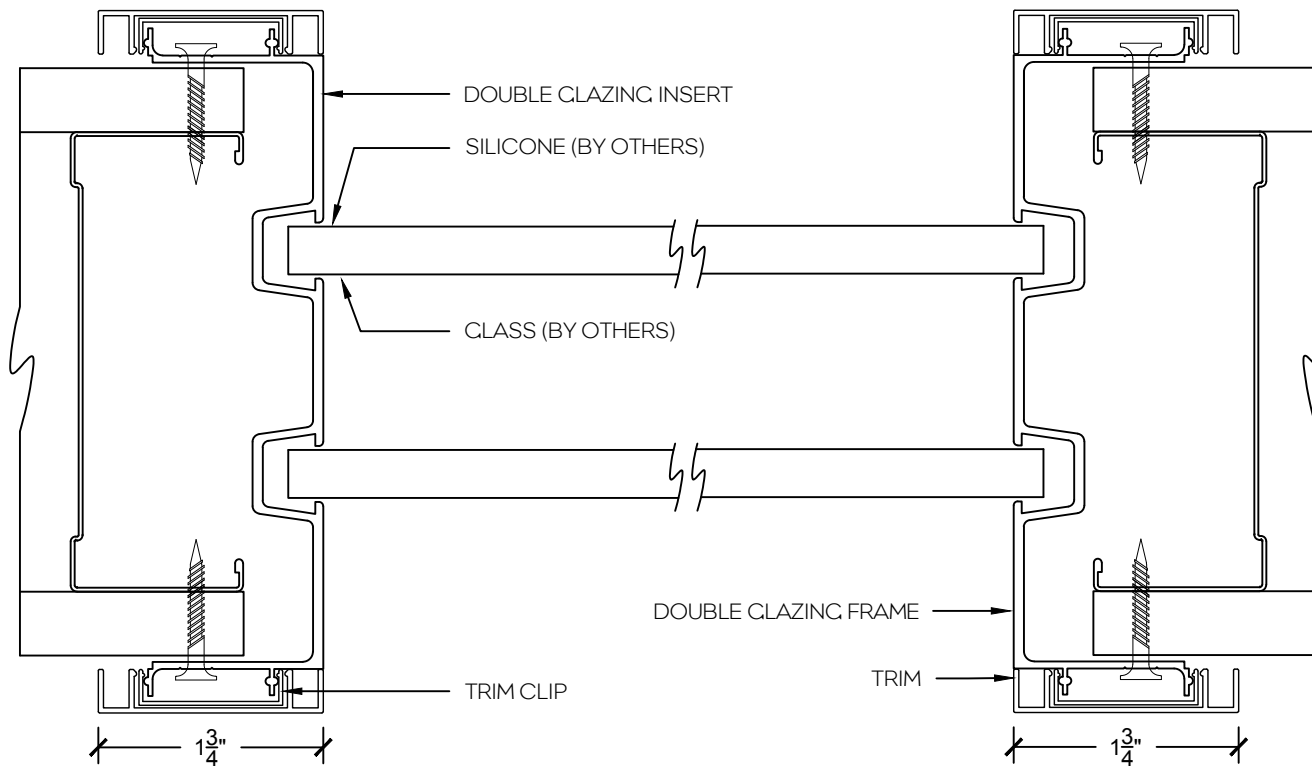

P5 - 5" Aluminum swing door

Single Door Frame with Double Clazed Sidelight both sides - Horizontal

P2 - 2" Aluminum swing door

P5 - 5" Aluminum swing door

Single Door Frame with Double Clazed Sidelight and 90° Clazed return

P2 - 2" Aluminum swing door

P5 - 5" Aluminum swing door

Single Door Frame with Double Clazed Sidelights both sides and 90° Clazed return

Stand alone Double Glazed Screen

Stand alone Endcap Double Glazed Screen

Stand alone Double Glazed Screen with Vertical Mullion

Double Glazed Screen with 90° Glazed return

Double Glazed Screen with 3-Way Glass Connection

P2 - 2" Aluminum swing door

P5 - 5" Aluminum swing door

Door Frame - Vertical