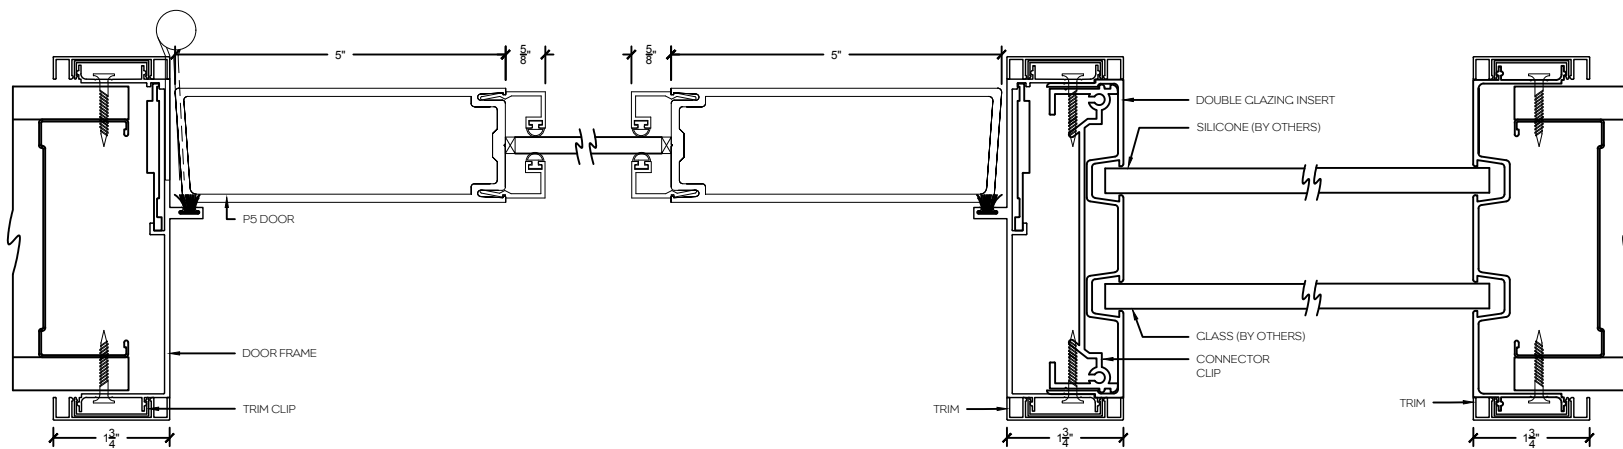

P2 - 2" Aluminum swing door

P5 - 5" Aluminum swing door

Single Door Frame - Horizontal

P2 - 2" Aluminum swing door

P5 - 5" Aluminum swing door

Double Door Frame - Horizontal

P2 - 2" Aluminum swing door

P5 - 5" Aluminum swing door

Single Door Frame with Double Glazed Sidelight - Horizontal

P2 - 2" Aluminum swing door

P5 - 5" Aluminum swing door

Single Door Frame with Double Clazed Sidelight and Vertical Mullion - Horizontal

P2 - 2" Aluminum swing door

P5 - 5" Aluminum swing door

Single Door Frame with Double Clazed Sidelight both sides - Horizontal

P2 - 2" Aluminum swing door

P5 - 5" Aluminum swing door

Single Door Frame with Double Clazed Sidelight and 90° Clazed return