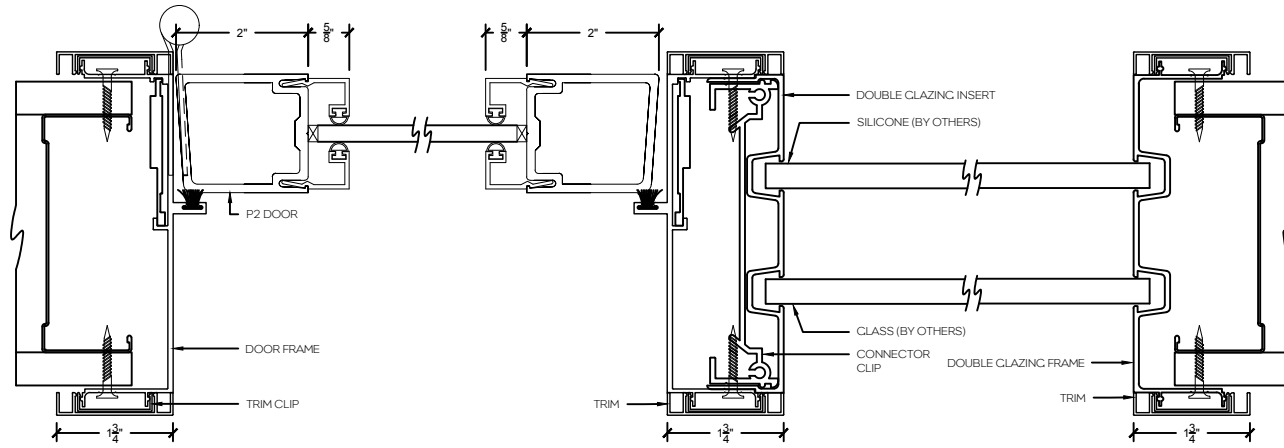

P2 - 2" Aluminum swing door

P5 - 5" Aluminum swing door

Single Door Frame - Horizontal

P2 - 2" Aluminum swing door

P5 - 5" Aluminum swing door

Double Door Frame - Horizontal

P2 - 2" Aluminum swing door

P5 - 5" Aluminum swing door

Single Door Frame with Double Glazed Sidelight - Horizontal

P2 - 2" Aluminum swing door

P5 - 5" Aluminum swing door

Single Door Frame with Double Clazed Sidelight and Vertical Mullion - Horizontal

P2 - 2" Aluminum swing door

P5 - 5" Aluminum swing door

Single Door Frame with Double Clazed Sidelight both sides - Horizontal

P2 - 2" Aluminum swing door

P5 - 5" Aluminum swing door

Single Door Frame with Double Clazed Sidelight and 90° Clazed return