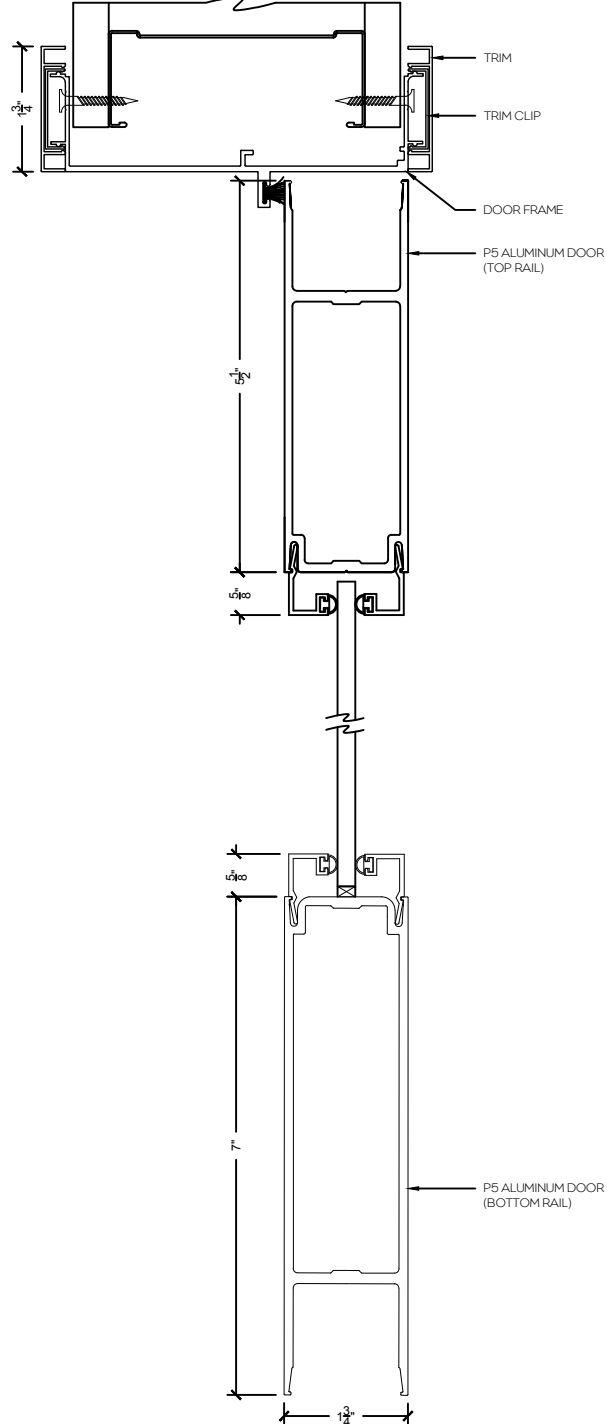

P5 - 5" Aluminum swing door

Single Door Frame with Double Clazed Sidelight both sides - Horizontal

P2 - 2" Aluminum swing door

P5 - 5" Aluminum swing door

Single Door Frame with Double Clazed Sidelight and 90° Clazed return

P2 - 2" Aluminum swing door

P5 - 5" Aluminum swing door

Single Door Frame with Double Clazed Sidelights both sides and 90° Clazed return

Stand alone Double Glazed Screen

Stand alone Endcap Double Glazed Screen

Stand alone Double Glazed Screen with Vertical Mullion

Double Glazed Screen with 90° Glazed return

Double Glazed Screen with 3-Way Glass Connection

P2 - 2" Aluminum swing door

P5 - 5" Aluminum swing door

Door Frame - Vertical

Double Glazed Sidelight/Screen with 4" Aluminum Base

Double Glazed Sidelight/Screen Without Base

Double Glazed Sidelight/Screen with Base at Floor

Double Glazed Sidelight/Screen at Half Height Wall