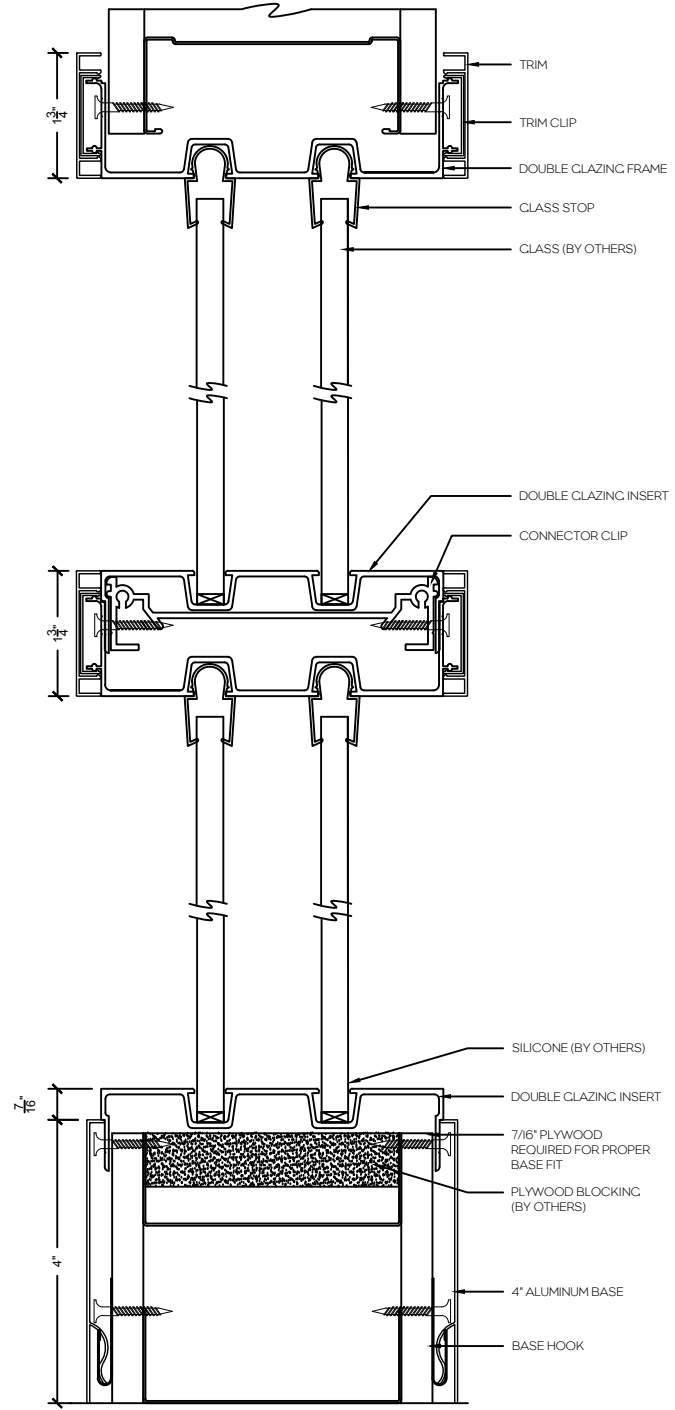

P5 - 5" Aluminum swing door

Single Door Frame with Double Clazed Sidelight both sides - Horizontal

P2 - 2" Aluminum swing door

P5 - 5" Aluminum swing door

Single Door Frame with Double Clazed Sidelight and 90° Clazed return

P2 - 2" Aluminum swing door

P5 - 5" Aluminum swing door

Single Door Frame with Double Clazed Sidelights both sides and 90° Clazed return

Stand alone Double Glazed Screen

Stand alone Endcap Double Glazed Screen

Stand alone Double Glazed Screen with Vertical Mullion

Double Glazed Screen with 90° Glazed return

Double Glazed Screen with 3-Way Glass Connection

P2 - 2" Aluminum swing door

P5 - 5" Aluminum swing door

Door Frame - Vertical

Double Glazed Sidelight/Screen with 4" Aluminum Base

Double Glazed Sidelight/Screen Without Base

Double Glazed Sidelight/Screen with Base at Floor

Double Glazed Sidelight/Screen at Half Height Wall