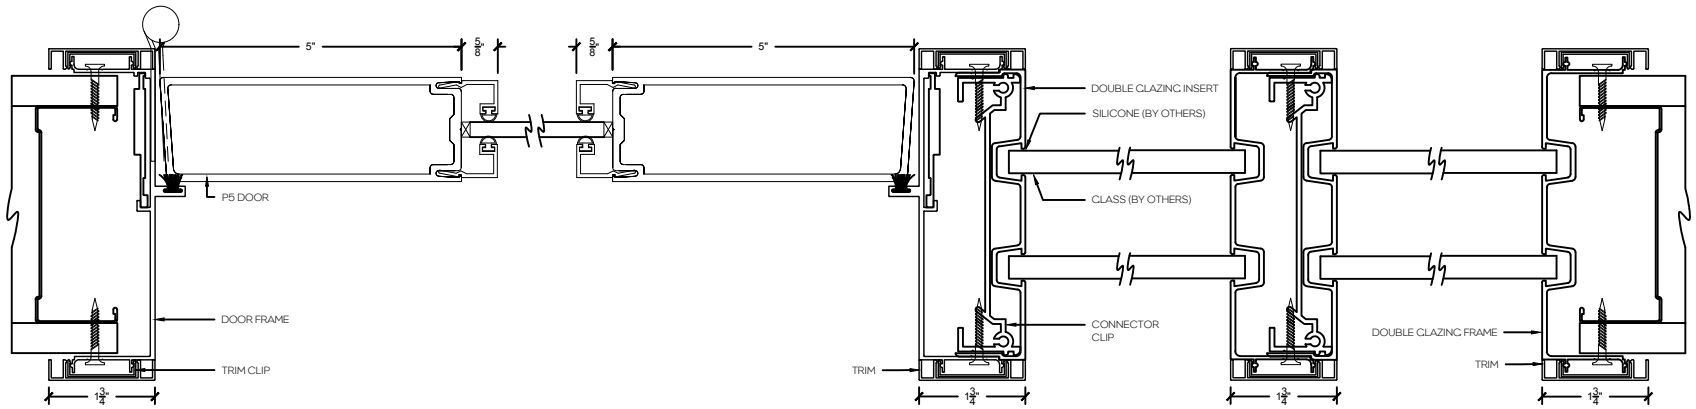

P2 - 2" Aluminum swing door

P5 - 5" Aluminum swing door

Single Door Frame - Horizontal

P2 - 2" Aluminum swing door

P5 - 5" Aluminum swing door

Double Door Frame - Horizontal

P2 - 2" Aluminum swing door

P5 - 5" Aluminum swing door

Single Door Frame with Double Glazed Sidelight - Horizontal

P2 - 2" Aluminum swing door

P5 - 5" Aluminum swing door

Single Door Frame with Double Clazed Sidelight and Vertical Mullion - Horizontal

P2 - 2" Aluminum swing door

P5 - 5" Aluminum swing door

Single Door Frame with Double Clazed Sidelight both sides - Horizontal

P2 - 2" Aluminum swing door

P5 - 5" Aluminum swing door

Single Door Frame with Double Clazed Sidelight and 90° Clazed return