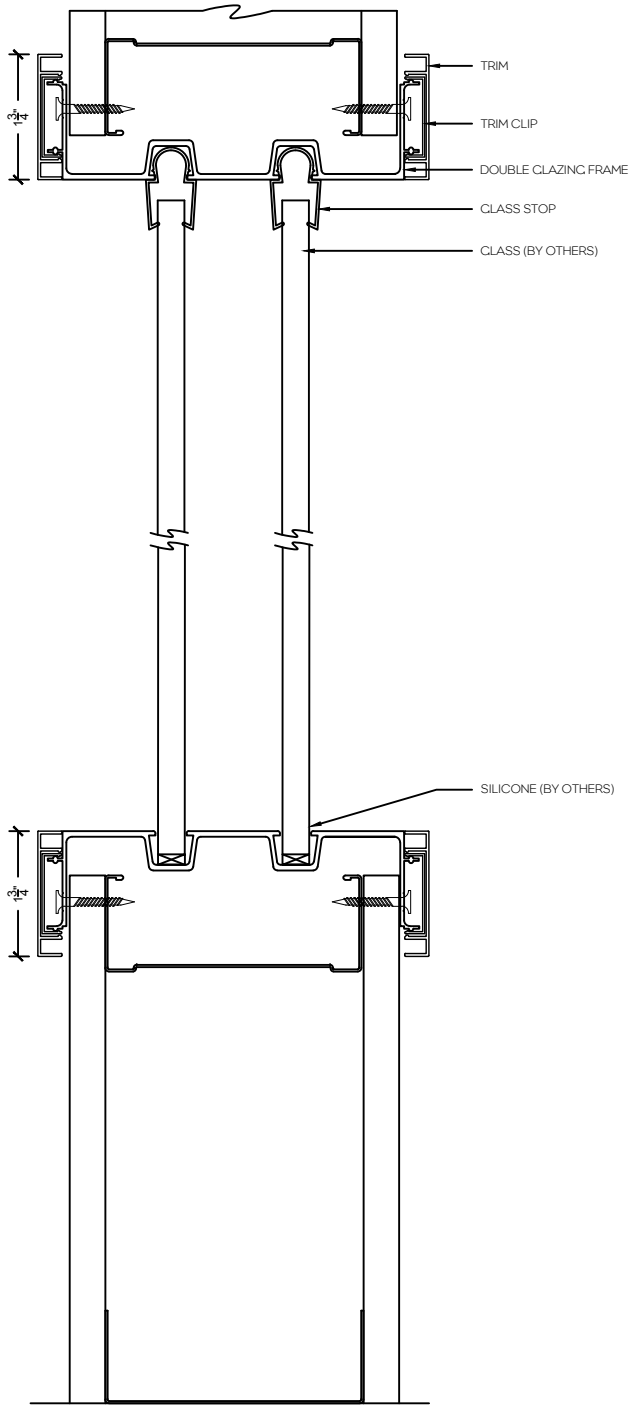

Single Door Frame with Double Glazed Sidelight - Horizontal

P2 - 2" Aluminum swing door

P5 - 5" Aluminum swing door

Single Door Frame with Double Clazed Sidelight and Vertical Mullion - Horizontal

P2 - 2" Aluminum swing door

P2 - 2" Aluminum swing door

P5 - 5" Aluminum swing door

Single Door Frame with Double Clazed Sidelights both sides and 90° Clazed return

Stand alone Double Glazed Screen

Stand alone Endcap Double Glazed Screen

Stand alone Double Glazed Screen with Vertical Mullion

Double Glazed Screen with 90° Glazed return

Double Glazed Screen with 3-Way Glass Connection

P2 - 2" Aluminum swing door

P5 - 5" Aluminum swing door

Door Frame - Vertical

Double Glazed Sidelight/Screen with 4" Aluminum Base

Double Glazed Sidelight/Screen Without Base

Double Glazed Sidelight/Screen with Base at Floor

Double Glazed Sidelight/Screen at Half Height Wall