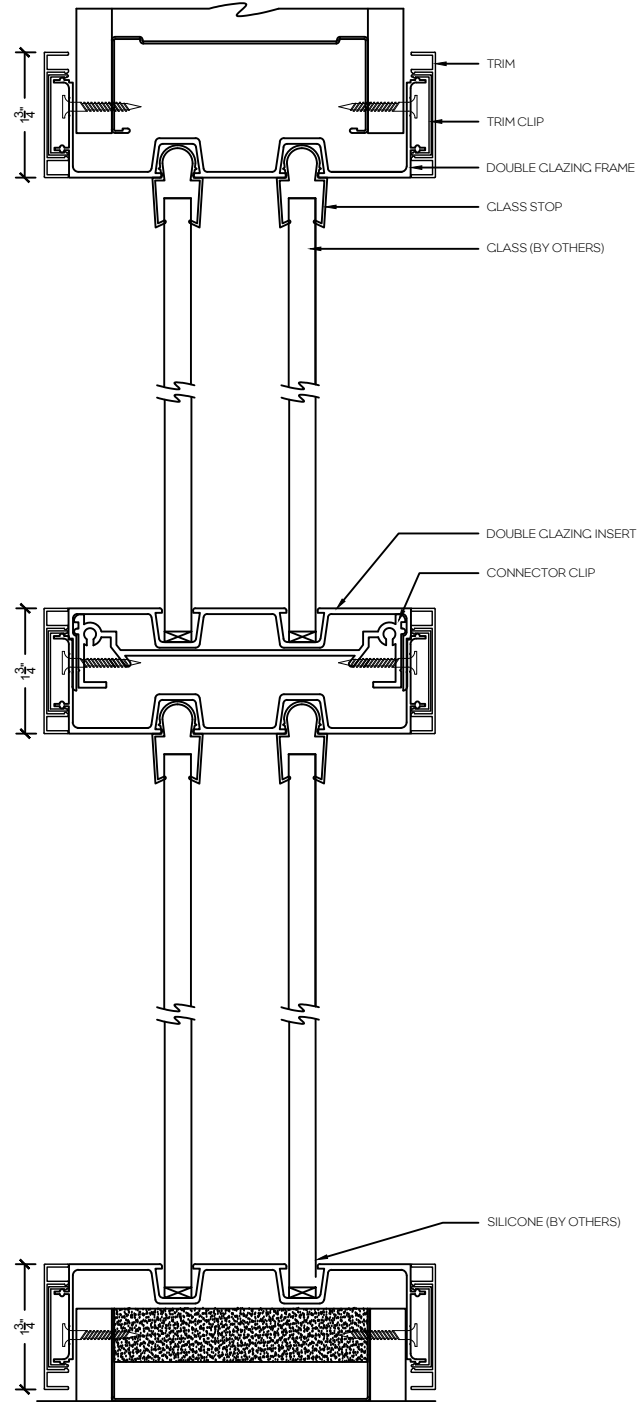

P5 - 5" Aluminum swing door

Single Door Frame with Double Clazed Sidelight both sides - Horizontal

P2 - 2" Aluminum swing door

P5 - 5" Aluminum swing door

Single Door Frame with Double Clazed Sidelight and 90° Clazed return

P2 - 2" Aluminum swing door

P5 - 5" Aluminum swing door

Single Door Frame with Double Clazed Sidelights both sides and 90° Clazed return

Stand alone Double Glazed Screen

Stand alone Endcap Double Glazed Screen

Stand alone Double Glazed Screen with Vertical Mullion

Double Glazed Screen with 90° Glazed return

Double Glazed Screen with 3-Way Glass Connection

P2 - 2" Aluminum swing door

P5 - 5" Aluminum swing door

Door Frame - Vertical

Double Glazed Sidelight/Screen with 4" Aluminum Base

Double Glazed Sidelight/Screen Without Base

Double Glazed Sidelight/Screen with Base at Floor

Double Glazed Sidelight/Screen at Half Height Wall