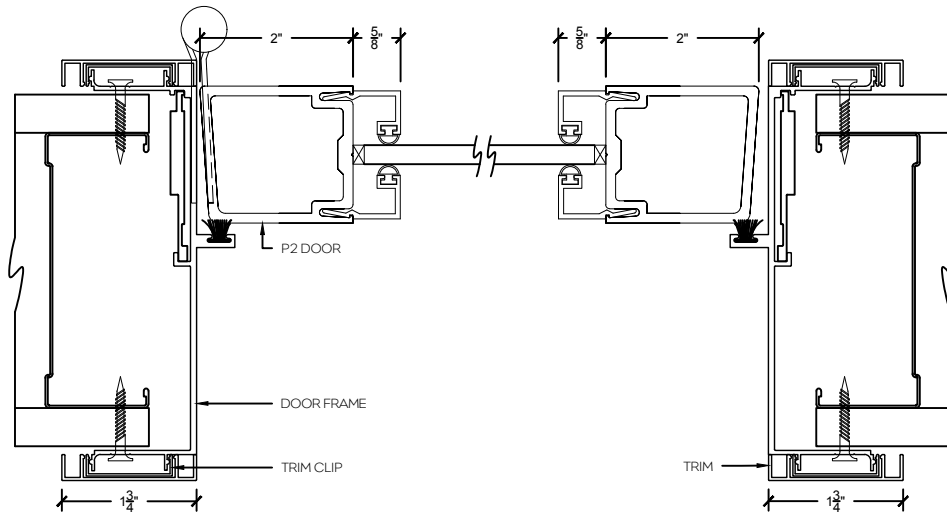

P2 - 2" Aluminum swing door

P5 - 5" Aluminum swing door

Single Door Frame - Horizontal

P2 - 2" Aluminum swing door

P5 - 5" Aluminum swing door

Double Door Frame - Horizontal

P2 - 2" Aluminum swing door

P5 - 5" Aluminum swing door

Single Door Frame with Double Glazed Sidelight - Horizontal

P2 - 2" Aluminum swing door

P5 - 5" Aluminum swing door

Single Door Frame with Double Clazed Sidelight and Vertical Mullion - Horizontal

P2 - 2" Aluminum swing door

P5 - 5" Aluminum swing door

Single Door Frame with Double Clazed Sidelight both sides - Horizontal

P2 - 2" Aluminum swing door

P5 - 5" Aluminum swing door

Single Door Frame with Double Clazed Sidelight and 90° Clazed return