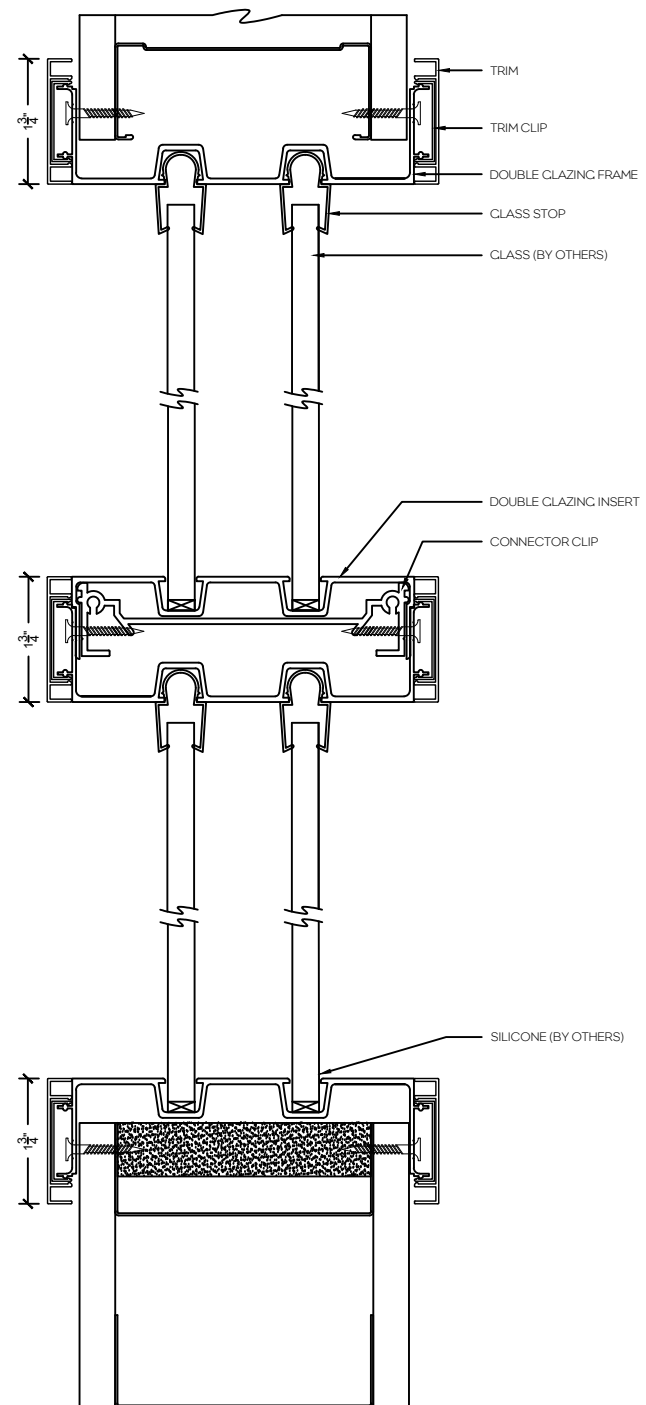

P5 - 5" Aluminum swing door

Single Door Frame with Double Clazed Sidelight both sides - Horizontal

P2 - 2" Aluminum swing door

P5 - 5" Aluminum swing door

Single Door Frame with Double Clazed Sidelight and 90° Clazed return

P2 - 2" Aluminum swing door

P5 - 5" Aluminum swing door

Single Door Frame with Double Clazed Sidelights both sides and 90° Clazed return

Stand alone Double Glazed Screen

Stand alone Endcap Double Glazed Screen

Stand alone Double Glazed Screen with Vertical Mullion

Double Glazed Screen with 90° Glazed return

Double Glazed Screen with 3-Way Glass Connection

P2 - 2" Aluminum swing door

P5 - 5" Aluminum swing door

Door Frame - Vertical

Double Glazed Sidelight/Screen with 4" Aluminum Base

Double Glazed Sidelight/Screen Without Base

Double Glazed Sidelight/Screen with Base at Floor

Double Glazed Sidelight/Screen at Half Height Wall