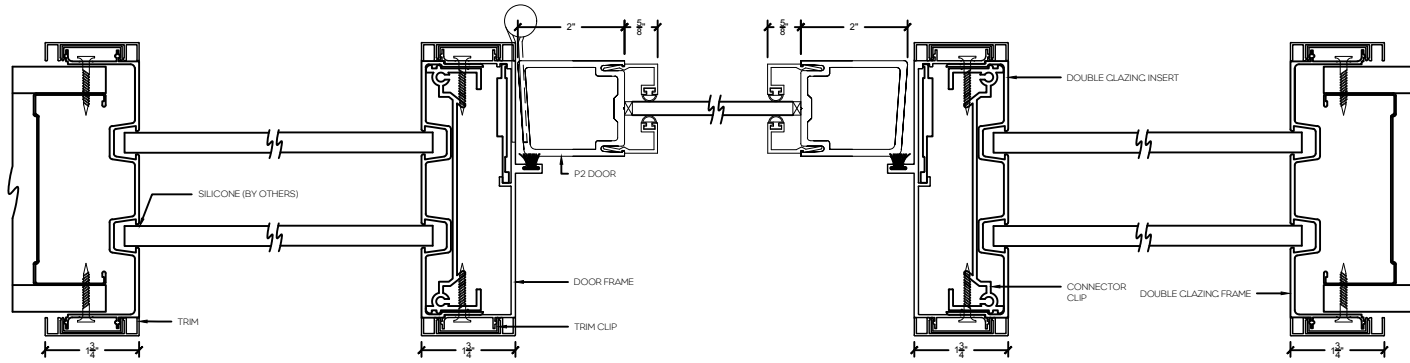

Single Door Frame with Double Glazed Sidelight - Horizontal

P2 - 2" Aluminum swing door

P5 - 5" Aluminum swing door

Single Door Frame with Double Clazed Sidelight and Vertical Mullion - Horizontal

P2 - 2" Aluminum swing door

P5 - 5" Aluminum swing door

Single Door Frame with Double Clazed Sidelight both sides - Horizontal

P2 - 2" Aluminum swing door

P5 - 5" Aluminum swing door

Single Door Frame with Double Clazed Sidelight and 90° Clazed return

P2 - 2" Aluminum swing door

P5 - 5" Aluminum swing door

Single Door Frame with Double Clazed Sidelights both sides and 90° Clazed return

Stand alone Double Glazed Screen

Stand alone Endcap Double Glazed Screen