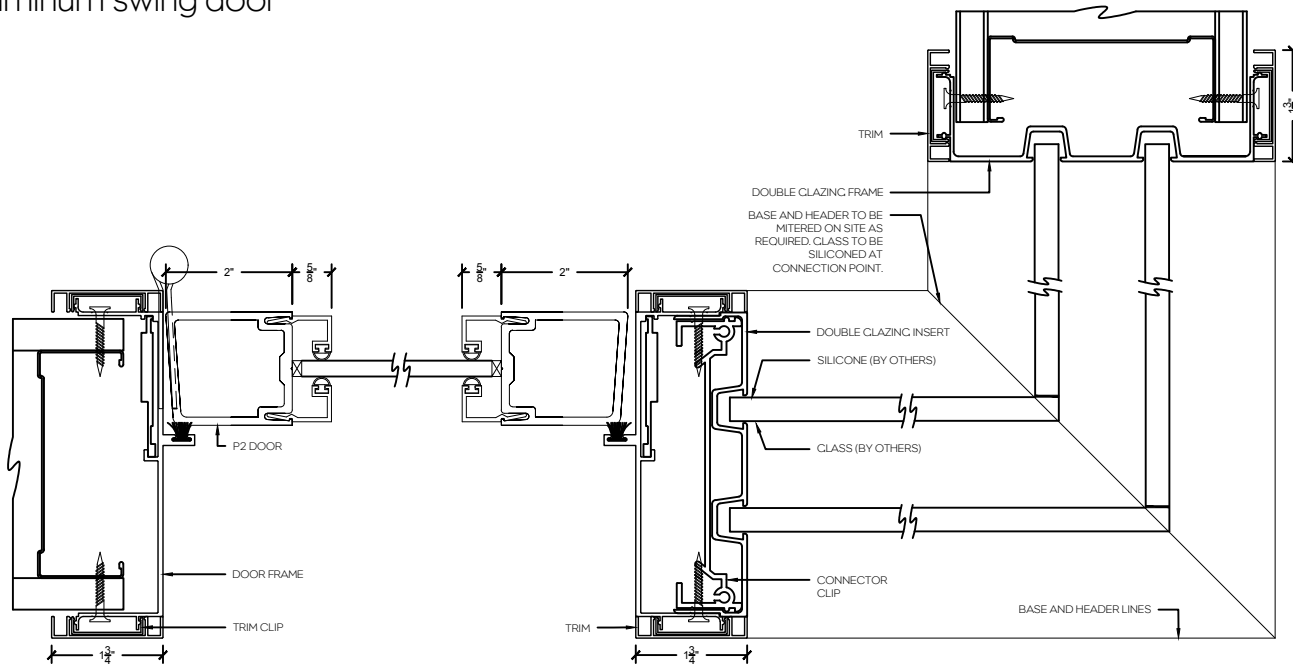

Single Door Frame with Double Glazed Sidelight - Horizontal

P2 - 2" Aluminum swing door

P5 - 5" Aluminum swing door

Single Door Frame with Double Clazed Sidelight and Vertical Mullion - Horizontal

P2 - 2" Aluminum swing door

P5 - 5" Aluminum swing door

Single Door Frame with Double Clazed Sidelight both sides - Horizontal

P2 - 2" Aluminum swing door

P5 - 5" Aluminum swing door

Single Door Frame with Double Clazed Sidelight and 90° Clazed return

P2 - 2" Aluminum swing door

P5 - 5" Aluminum swing door

Single Door Frame with Double Clazed Sidelights both sides and 90° Clazed return

Stand alone Double Glazed Screen

Stand alone Endcap Double Glazed Screen

Stand alone Double Glazed Screen with Vertical Mullion

Double Glazed Screen with 90° Glazed return

Double Glazed Screen with 3-Way Glass Connection

P2 - 2" Aluminum swing door

P5 - 5" Aluminum swing door

Door Frame - Vertical