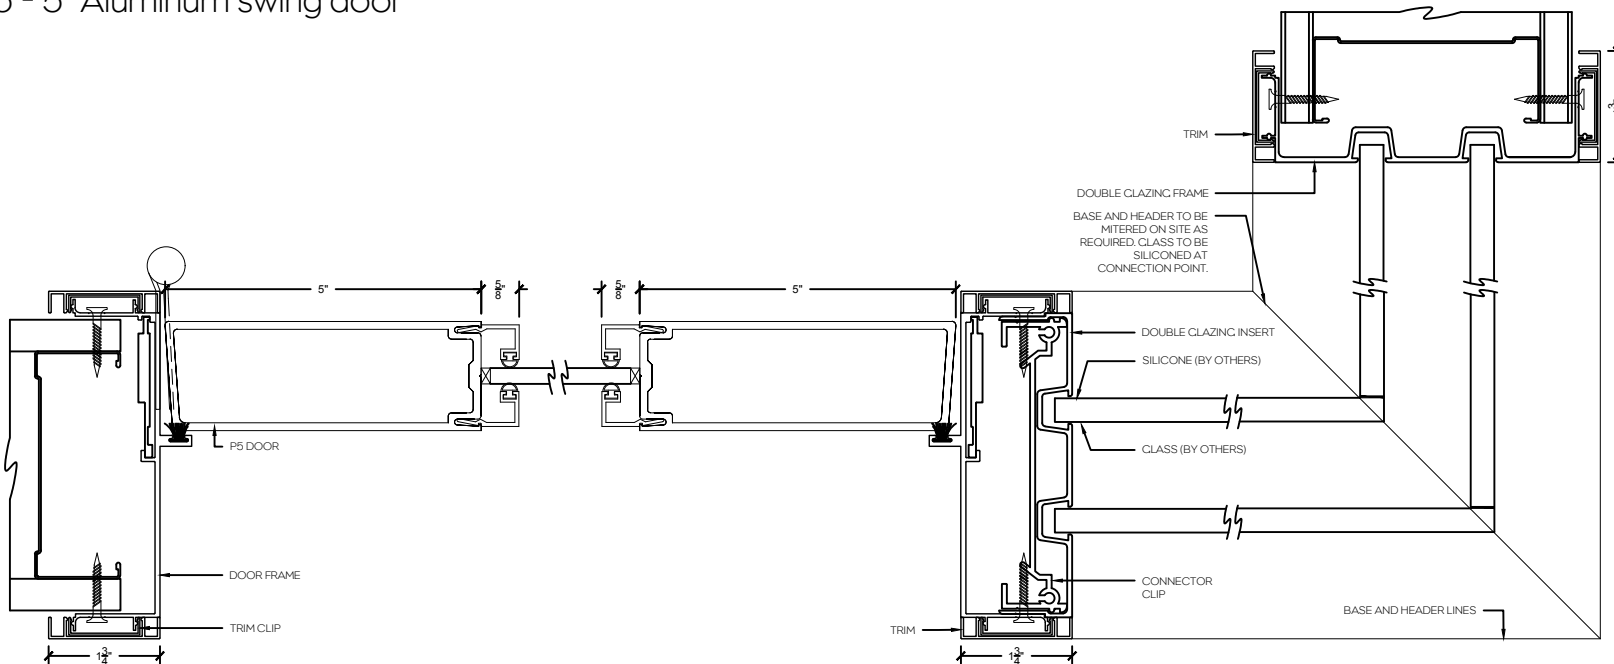

P5 - 5" Aluminum swing door

Single Door Frame with Double Clazed Sidelight both sides - Horizontal

P2 - 2" Aluminum swing door

P5 - 5" Aluminum swing door

Single Door Frame with Double Clazed Sidelight and 90° Clazed return

P2 - 2" Aluminum swing door

P5 - 5" Aluminum swing door

Single Door Frame with Double Clazed Sidelights both sides and 90° Clazed return

Stand alone Double Glazed Screen

Stand alone Endcap Double Glazed Screen

Stand alone Double Glazed Screen with Vertical Mullion

Double Glazed Screen with 90° Glazed return

Double Glazed Screen with 3-Way Glass Connection

P2 - 2" Aluminum swing door

P5 - 5" Aluminum swing door

Door Frame - Vertical