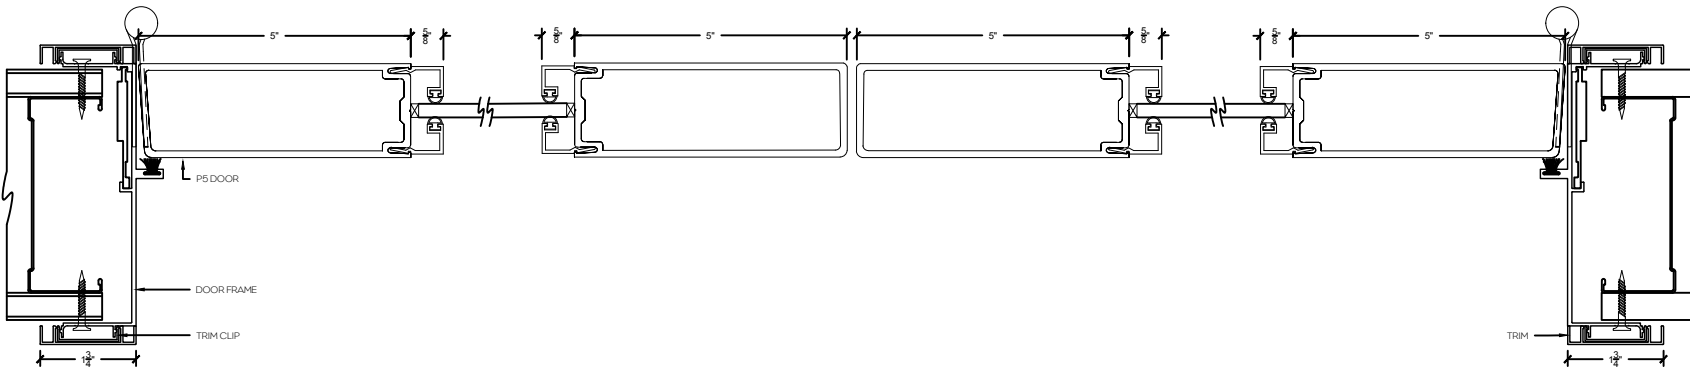

P2 - 2" Aluminum swing door

P5 - 5" Aluminum swing door

Single Door Frame - Horizontal

P2 - 2" Aluminum swing door

P5 - 5" Aluminum swing door

Double Door Frame - Horizontal

P2 - 2" Aluminum swing door

P5 - 5" Aluminum swing door

Single Door Frame with Double Glazed Sidelight - Horizontal

P2 - 2" Aluminum swing door

P5 - 5" Aluminum swing door

Single Door Frame with Double Clazed Sidelight and Vertical Mullion - Horizontal

P2 - 2" Aluminum swing door

P5 - 5" Aluminum swing door

Single Door Frame with Double Clazed Sidelight both sides - Horizontal

P2 - 2" Aluminum swing door

P5 - 5" Aluminum swing door

Single Door Frame with Double Clazed Sidelight and 90° Clazed return