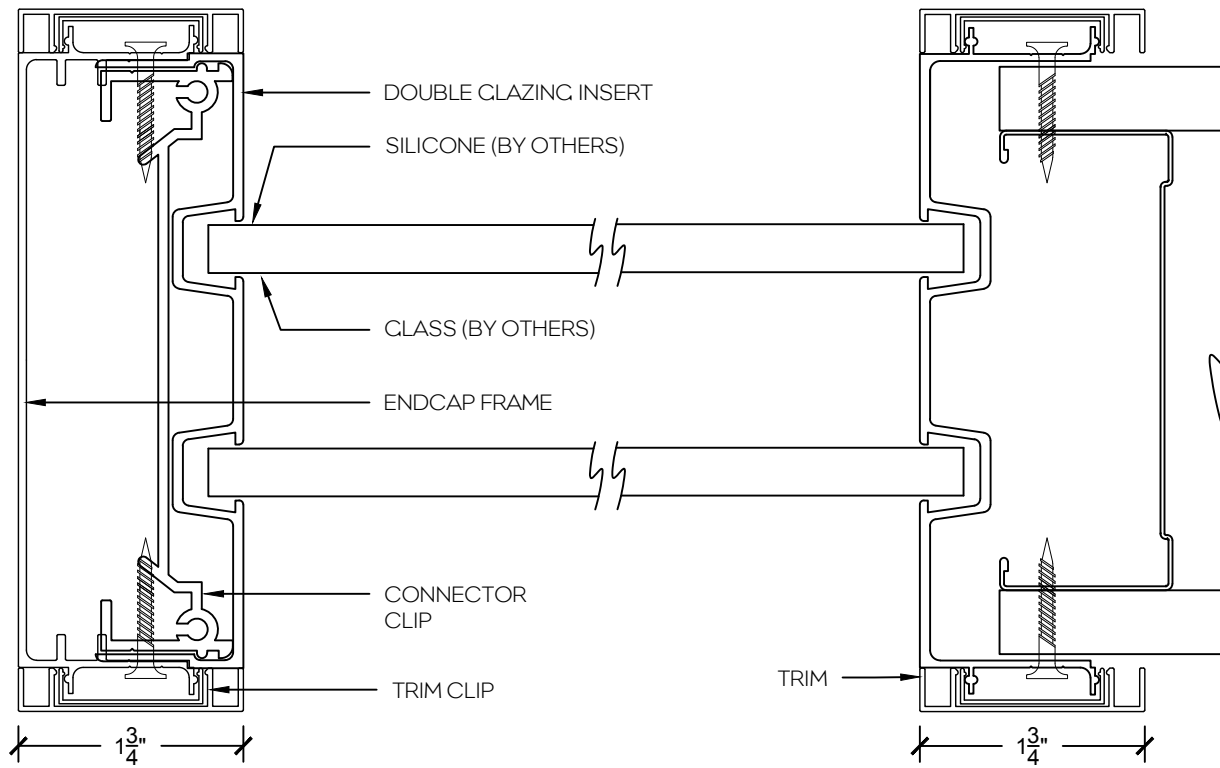

P2 - 2" Aluminum swing door

P5 - 5" Aluminum swing door

Single Door Frame with Double Clazed Sidelights both sides and 90° Clazed return

Stand alone Double Glazed Screen

Stand alone Endcap Double Glazed Screen

Stand alone Double Glazed Screen with Vertical Mullion

Double Glazed Screen with 90° Glazed return

Double Glazed Screen with 3-Way Glass Connection

P2 - 2" Aluminum swing door

P5 - 5" Aluminum swing door

Door Frame - Vertical

Double Glazed Sidelight/Screen with 4" Aluminum Base

Double Glazed Sidelight/Screen Without Base

Double Glazed Sidelight/Screen with Base at Floor

Double Glazed Sidelight/Screen at Half Height Wall