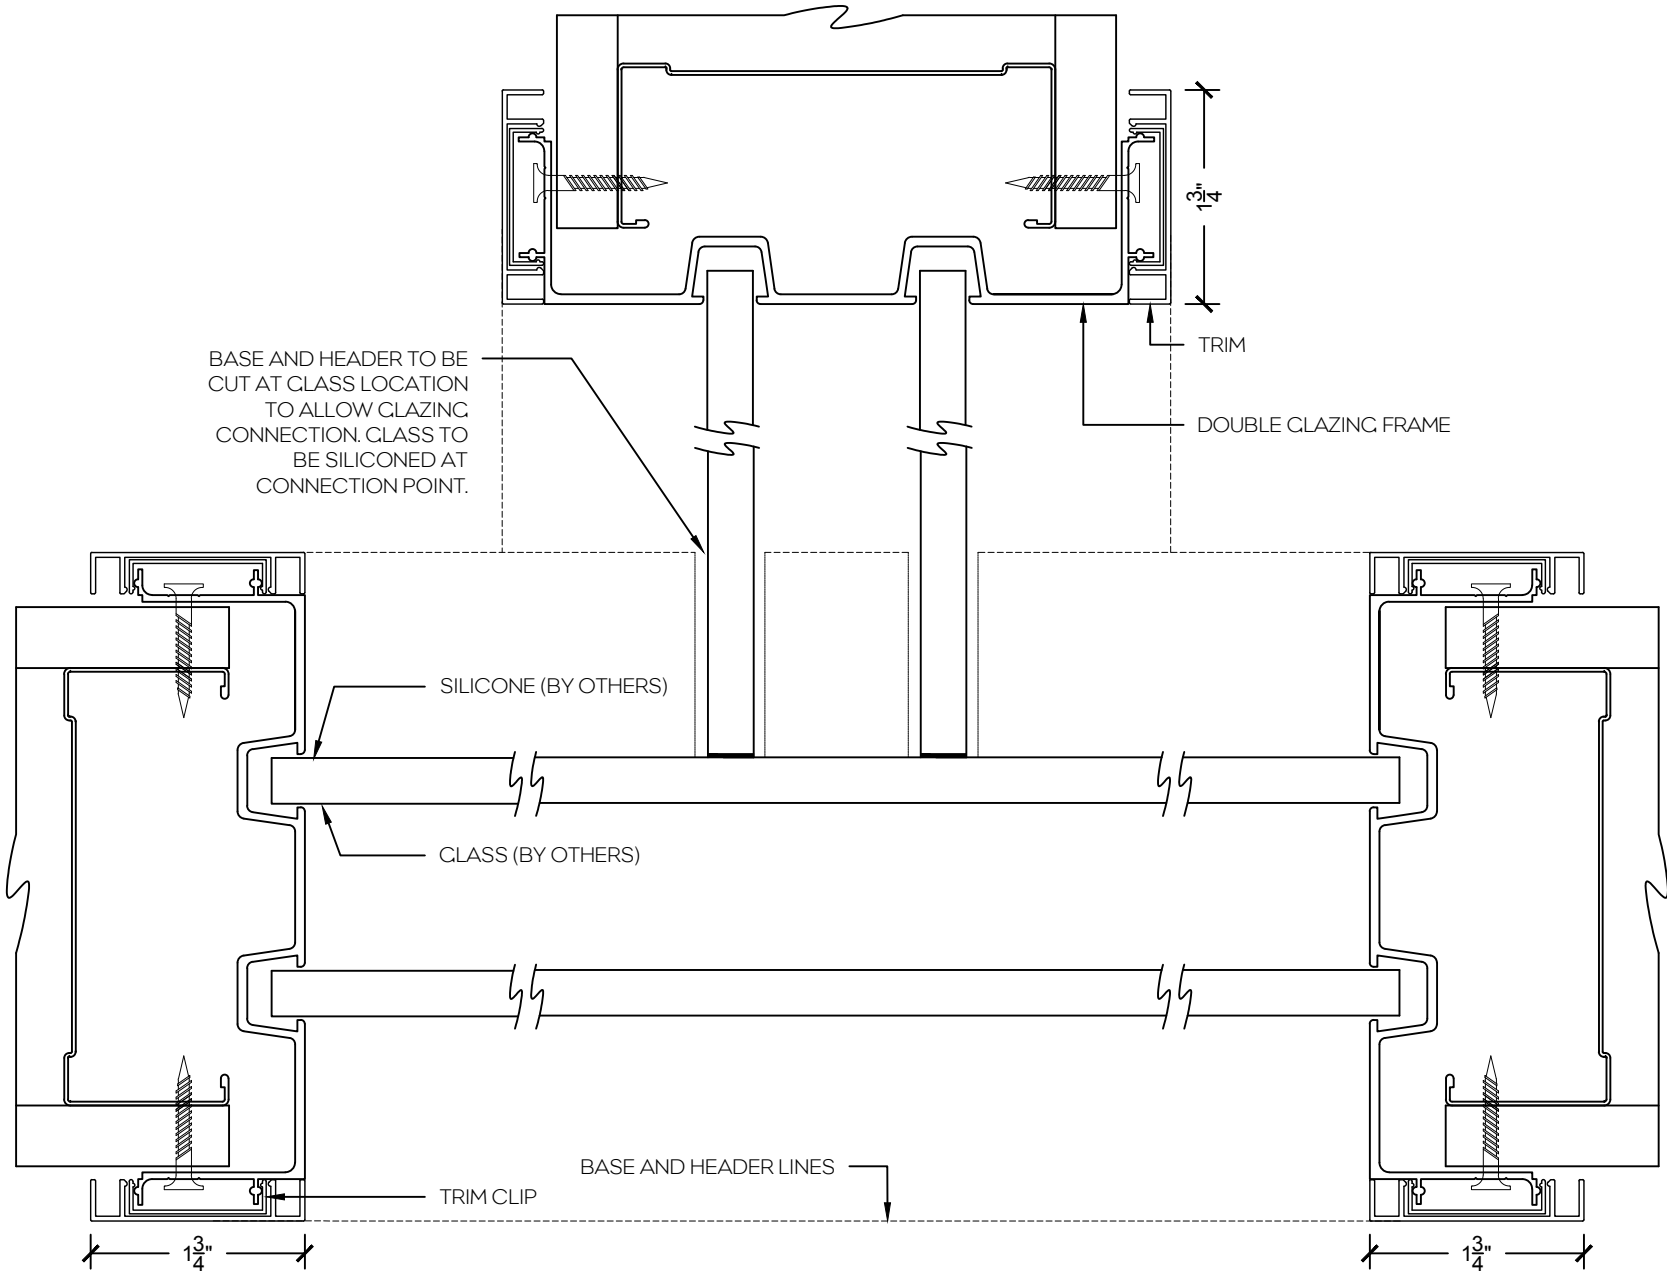

P5 - 5" Aluminum swing door

Single Door Frame with Double Clazed Sidelight both sides - Horizontal

P2 - 2" Aluminum swing door

P5 - 5" Aluminum swing door

Single Door Frame with Double Clazed Sidelight and 90° Clazed return

P2 - 2" Aluminum swing door

P5 - 5" Aluminum swing door

Single Door Frame with Double Clazed Sidelights both sides and 90° Clazed return

Stand alone Double Glazed Screen

Stand alone Endcap Double Glazed Screen

Stand alone Double Glazed Screen with Vertical Mullion

Double Glazed Screen with 90° Glazed return

Double Glazed Screen with 3-Way Glass Connection

P2 - 2" Aluminum swing door

P5 - 5" Aluminum swing door

Door Frame - Vertical

Double Glazed Sidelight/Screen with 4" Aluminum Base

Double Glazed Sidelight/Screen Without Base

Double Glazed Sidelight/Screen with Base at Floor

Double Glazed Sidelight/Screen at Half Height Wall