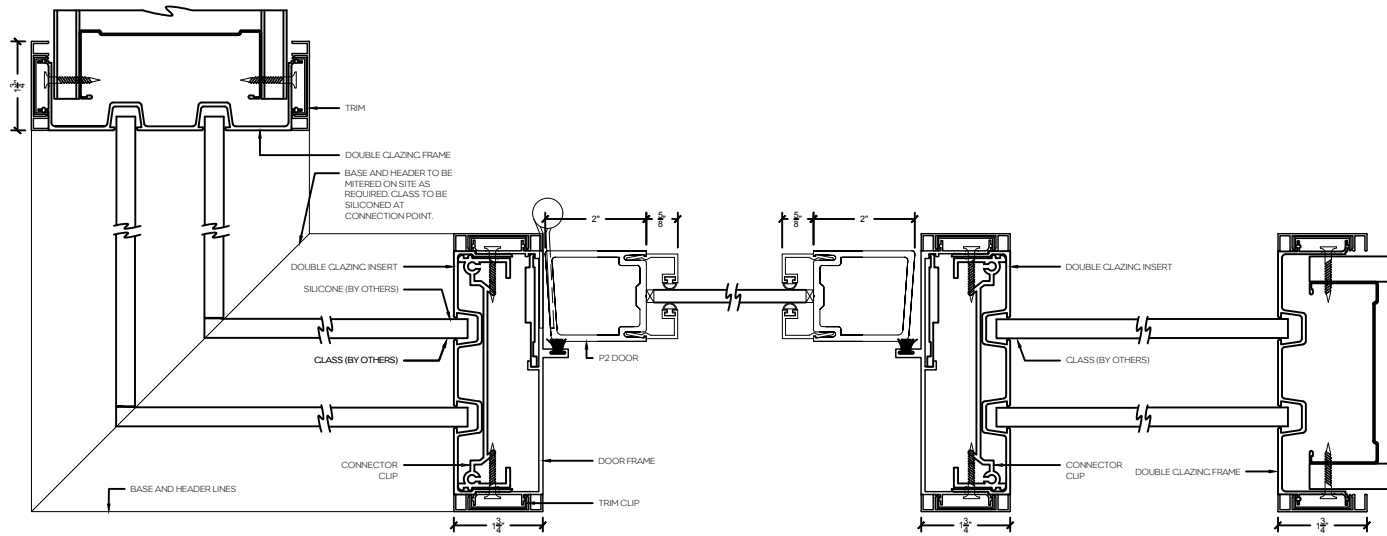

Single Door Frame with Double Glazed Sidelight - Horizontal

P2 - 2" Aluminum swing door

P5 - 5" Aluminum swing door

Single Door Frame with Double Clazed Sidelight and Vertical Mullion - Horizontal

P2 - 2" Aluminum swing door

P5 - 5" Aluminum swing door

Single Door Frame with Double Clazed Sidelight both sides - Horizontal

P2 - 2" Aluminum swing door

P5 - 5" Aluminum swing door

Single Door Frame with Double Clazed Sidelight and 90° Clazed return

P2 - 2" Aluminum swing door

P5 - 5" Aluminum swing door

Single Door Frame with Double Clazed Sidelights both sides and 90° Clazed return

Stand alone Double Glazed Screen

Stand alone Endcap Double Glazed Screen

Stand alone Double Glazed Screen with Vertical Mullion

Double Glazed Screen with 90° Glazed return

Double Glazed Screen with 3-Way Glass Connection

P2 - 2" Aluminum swing door

P5 - 5" Aluminum swing door

Door Frame - Vertical