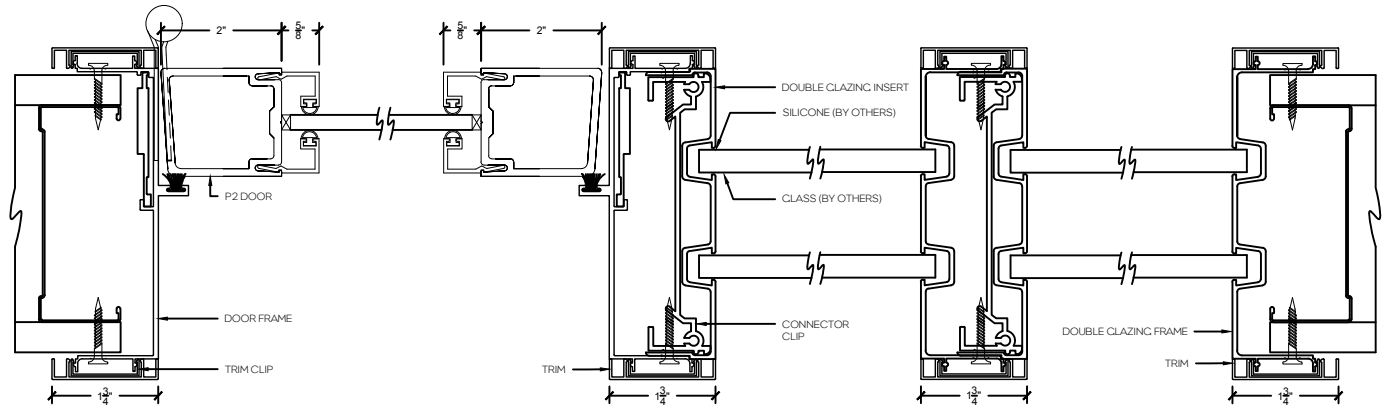

P2 - 2" Aluminum swing door

P5 - 5" Aluminum swing door

Single Door Frame - Horizontal

P2 - 2" Aluminum swing door

P5 - 5" Aluminum swing door

Double Door Frame - Horizontal

P2 - 2" Aluminum swing door

P5 - 5" Aluminum swing door

Single Door Frame with Double Glazed Sidelight - Horizontal

P2 - 2" Aluminum swing door

P5 - 5" Aluminum swing door

Single Door Frame with Double Clazed Sidelight and Vertical Mullion - Horizontal

P2 - 2" Aluminum swing door

P5 - 5" Aluminum swing door

Single Door Frame with Double Clazed Sidelight both sides - Horizontal

P2 - 2" Aluminum swing door

P5 - 5" Aluminum swing door

Single Door Frame with Double Clazed Sidelight and 90° Clazed return