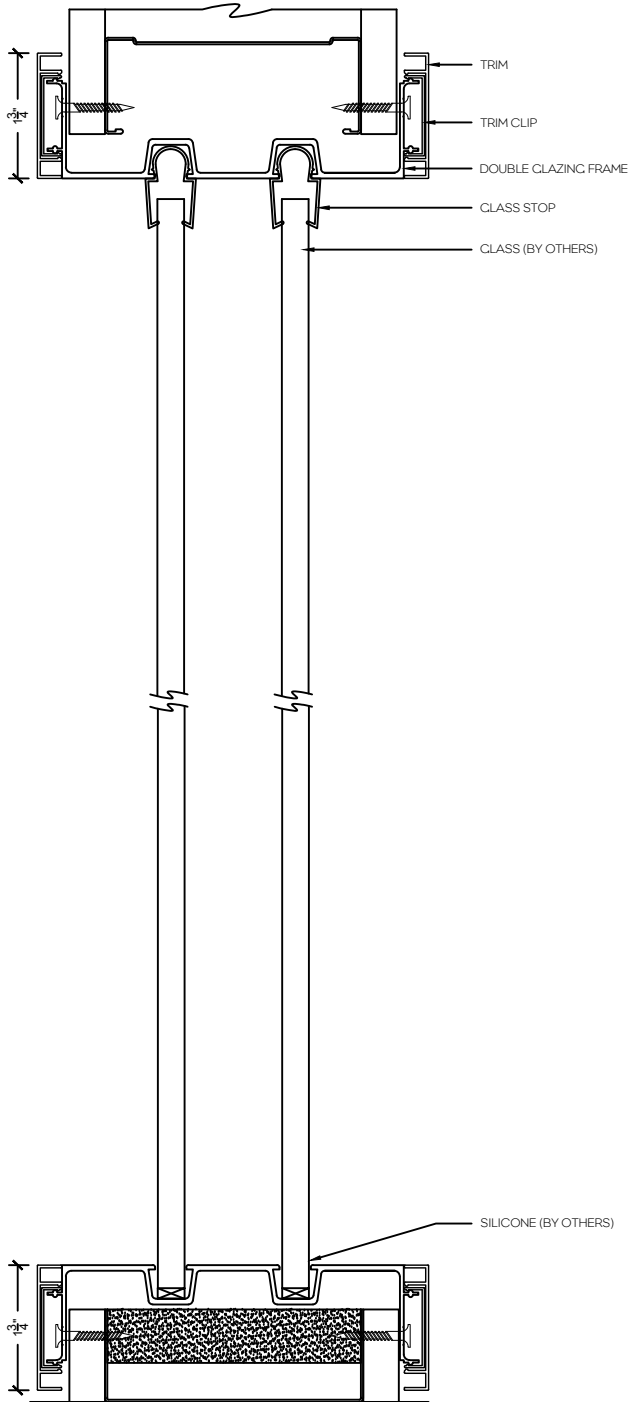

P5 - 5" Aluminum swing door

Single Door Frame with Double Clazed Sidelight both sides - Horizontal

P2 - 2" Aluminum swing door

P5 - 5" Aluminum swing door

Single Door Frame with Double Clazed Sidelight and 90° Clazed return

P2 - 2" Aluminum swing door

P5 - 5" Aluminum swing door

Single Door Frame with Double Clazed Sidelights both sides and 90° Clazed return

Stand alone Double Glazed Screen

Stand alone Endcap Double Glazed Screen

Stand alone Double Glazed Screen with Vertical Mullion

Double Glazed Screen with 90° Glazed return

Double Glazed Screen with 3-Way Glass Connection

P2 - 2" Aluminum swing door

P5 - 5" Aluminum swing door

Door Frame - Vertical

Double Glazed Sidelight/Screen with 4" Aluminum Base

Double Glazed Sidelight/Screen Without Base

Double Glazed Sidelight/Screen with Base at Floor

Double Glazed Sidelight/Screen at Half Height Wall