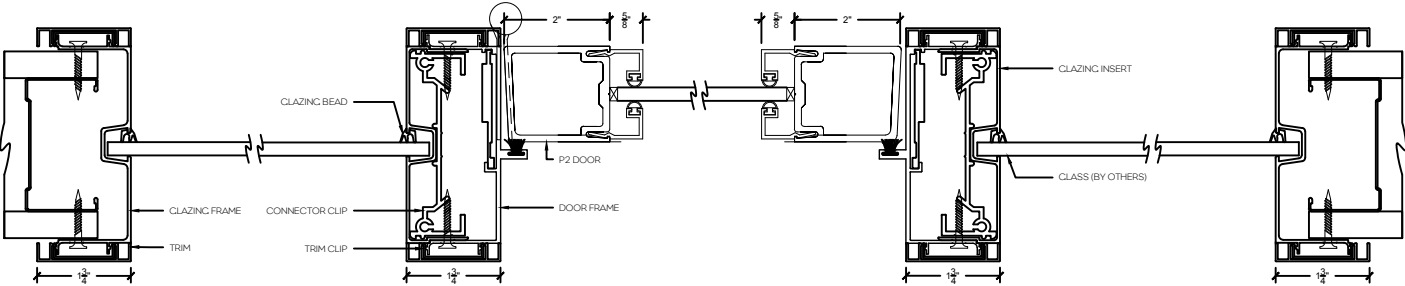

## P2 - 2" Aluminum swing door

## P5 - 5" Aluminum swing door

Single Door Frame with Sidelight and Vertical Mullion - Horizontal

P2 - 2" Aluminum swing door

P5 - 5" Aluminum swing door

Single Door Frame with Sidelight both sides - Horizontal

Stand alone Screen

Stand alone Endcap Screen

Stand alone Screen with Vertical Mullion

Screen with 90° Clazed return

Screen with 3-Way Glass Connection

Sidelight/Screen with 4" Aluminum Base

Sidelight/Screen Without Base