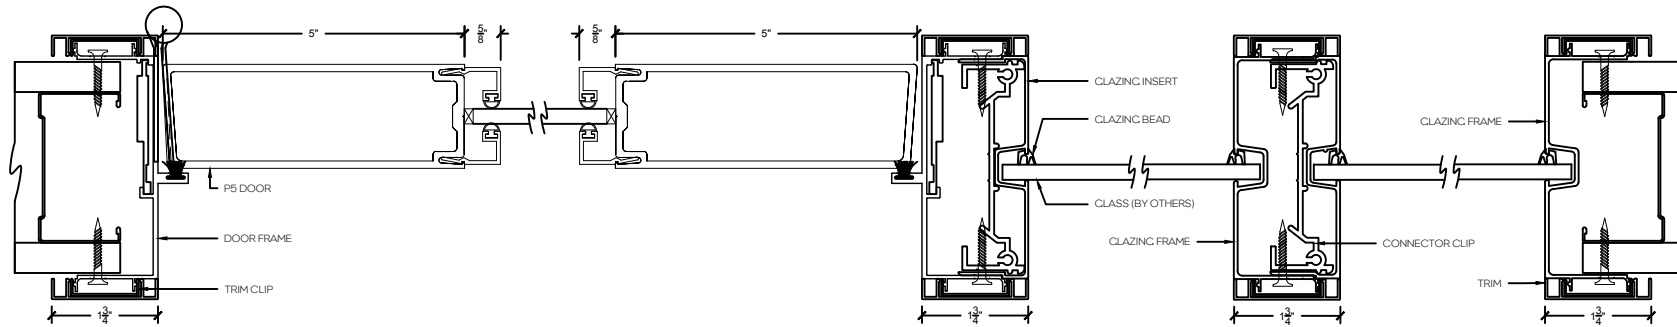

P2 - 2" Aluminum swing door

P5 - 5" Aluminum swing door

P2 - 2" Aluminum swing door

P5 - 5" Aluminum swing door

Double Door Frame - Horizontal

P2 - 2" Aluminum swing door

P5 - 5" Aluminum swing door

Single Door Frame with Sidelight - Horizontal

## P5 - 5" Aluminum swing door

Single Door Frame with Sidelight and Vertical Mullion - Horizontal

P2 - 2" Aluminum swing door

P5 - 5" Aluminum swing door

Single Door Frame with Sidelight both sides - Horizontal

Stand alone Screen

Stand alone Endcap Screen

Stand alone Screen with Vertical Mullion

Screen with 90° Clazed return

Screen with 3-Way Glass Connection

Sidelight/Screen with 4" Aluminum Base

Sidelight/Screen Without Base