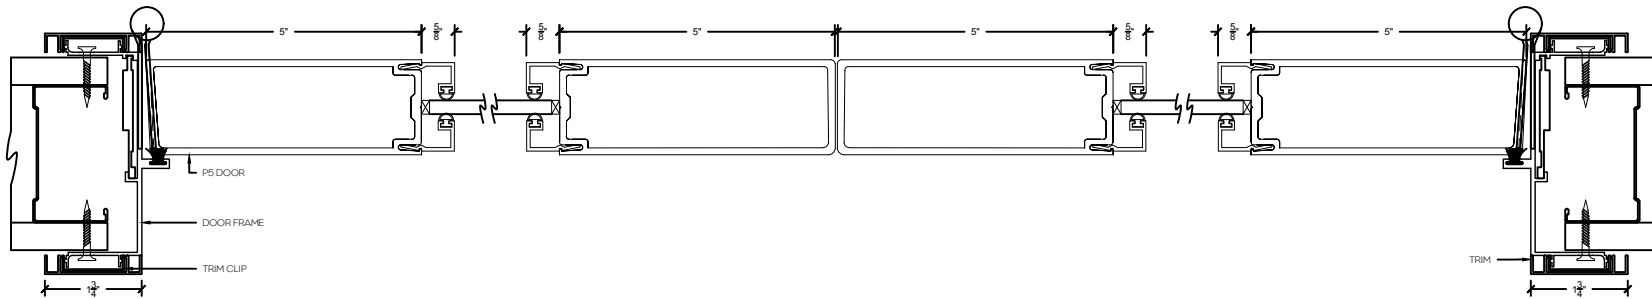

P2 - 2" Aluminum swing door

P5 - 5" Aluminum swing door

P2 - 2" Aluminum swing door

P5 - 5" Aluminum swing door

Double Door Frame - Horizontal

P2 - 2" Aluminum swing door

P5 - 5" Aluminum swing door

Single Door Frame with Sidelight - Horizontal

## P5 - 5" Aluminum swing door

Single Door Frame with Sidelight and Vertical Mullion - Horizontal

P2 - 2" Aluminum swing door

P5 - 5" Aluminum swing door

Single Door Frame with Sidelight both sides - Horizontal

Stand alone Screen

Stand alone Endcap Screen

Stand alone Screen with Vertical Mullion

Screen with 90° Clazed return

Screen with 3-Way Glass Connection

Sidelight/Screen with 4" Aluminum Base

Sidelight/Screen Without Base