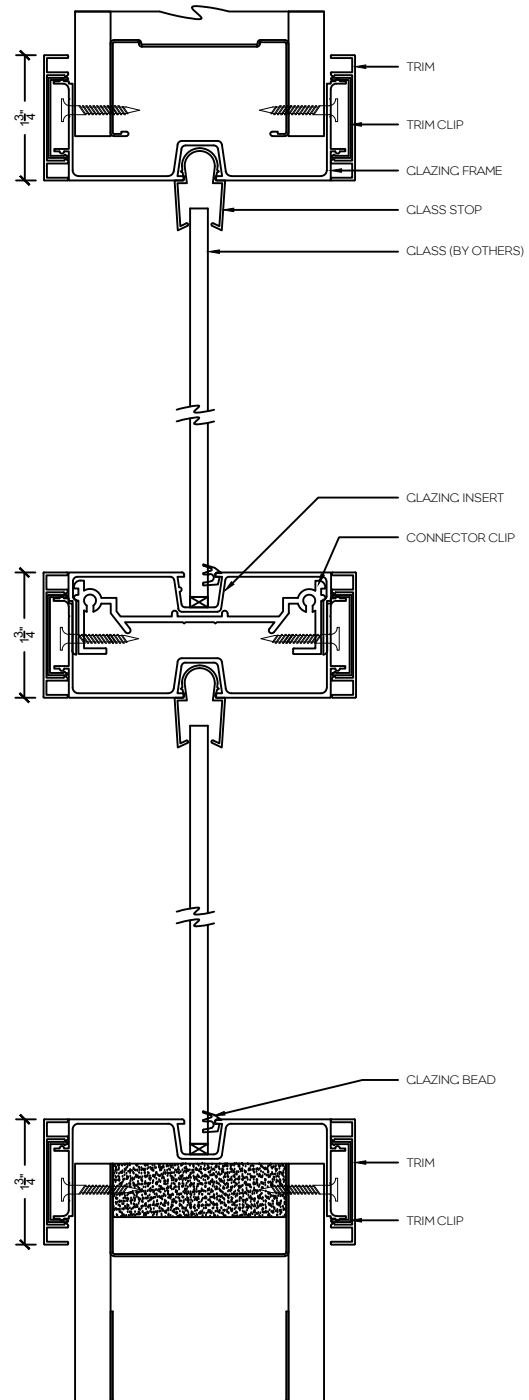

## P5 - 5" Aluminum swing door

Single Door Frame with Sidelight and Vertical Mullion - Horizontal

P2 - 2" Aluminum swing door

P5 - 5" Aluminum swing door

Single Door Frame with Sidelight both sides - Horizontal

P2 - 2" Aluminum swing door

P5 - 5" Aluminum swing door

Single Door Frame with Sidelight and 90° Clazed return

P2 - 2" Aluminum swing door

P5 - 5" Aluminum swing door

Single Door Frame with Sidelights both sides and 90° Clazed return

Stand alone Screen

Stand alone Endcap Screen

Stand alone Screen with Vertical Mullion

Screen with 90° Clazed return

Screen with 3-Way Glass Connection

Sidelight/Screen with 4" Aluminum Base

Sidelight/Screen Without Base

Sidelight/Screen with Base at Floor

Sidelight/Screen at Half Height Wall