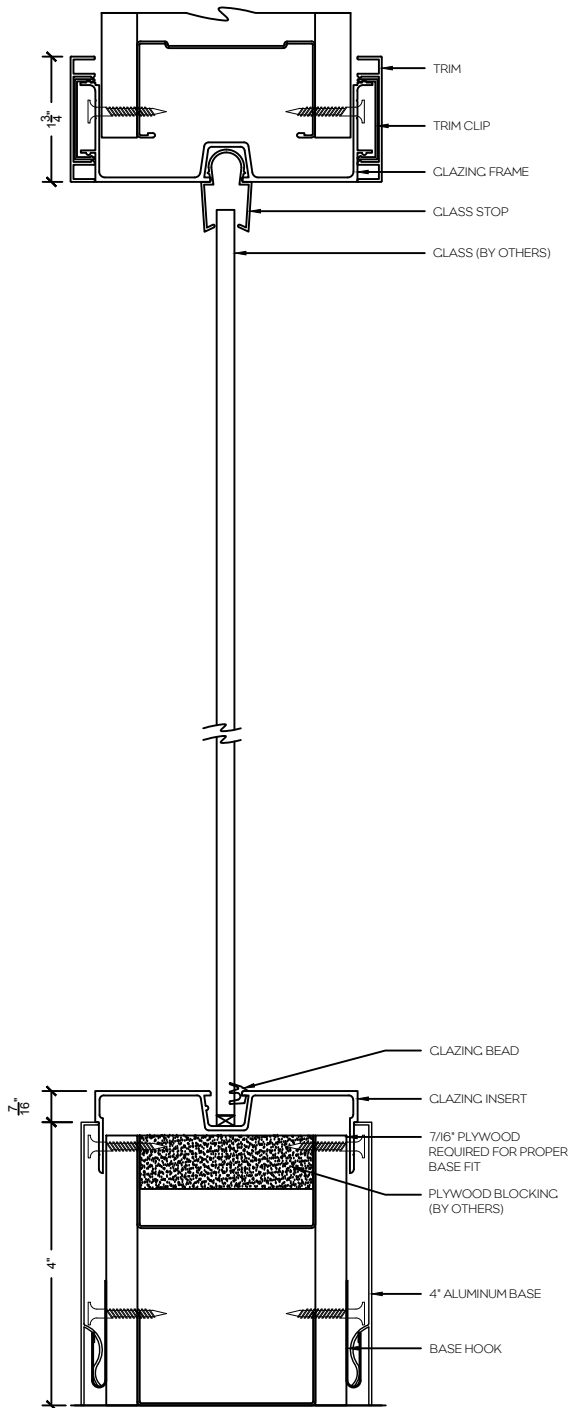

## P5 - 5" Aluminum swing door

Single Door Frame with Sidelight and Vertical Mullion - Horizontal

P2 - 2" Aluminum swing door

P5 - 5" Aluminum swing door

Single Door Frame with Sidelight both sides - Horizontal

P2 - 2" Aluminum swing door

P5 - 5" Aluminum swing door

Single Door Frame with Sidelight and 90° Clazed return

P2 - 2" Aluminum swing door

P5 - 5" Aluminum swing door

Single Door Frame with Sidelights both sides and 90° Clazed return

Stand alone Screen

Stand alone Endcap Screen

Stand alone Screen with Vertical Mullion

Screen with 90° Clazed return

Screen with 3-Way Glass Connection

Sidelight/Screen with 4" Aluminum Base

Sidelight/Screen Without Base

Sidelight/Screen with Base at Floor

Sidelight/Screen at Half Height Wall