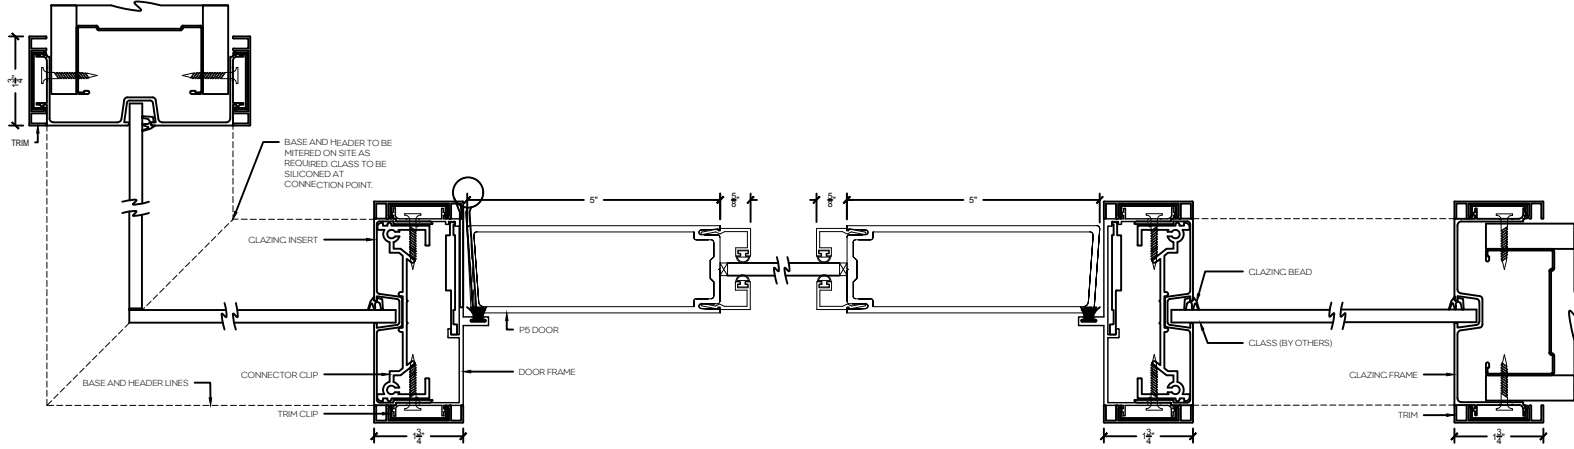

## P5 - 5" Aluminum swing door

Single Door Frame with Sidelight and Vertical Mullion - Horizontal

P2 - 2" Aluminum swing door

P5 - 5" Aluminum swing door

Single Door Frame with Sidelight both sides - Horizontal

P2 - 2" Aluminum swing door

P5 - 5" Aluminum swing door

Single Door Frame with Sidelight and 90° Clazed return

P2 - 2" Aluminum swing door

P5 - 5" Aluminum swing door

Single Door Frame with Sidelights both sides and 90° Clazed return

Stand alone Screen

Stand alone Endcap Screen

Stand alone Screen with Vertical Mullion

Screen with 90° Clazed return

Screen with 3-Way Glass Connection

Sidelight/Screen with 4" Aluminum Base

Sidelight/Screen Without Base

Sidelight/Screen with Base at Floor

Sidelight/Screen at Half Height Wall