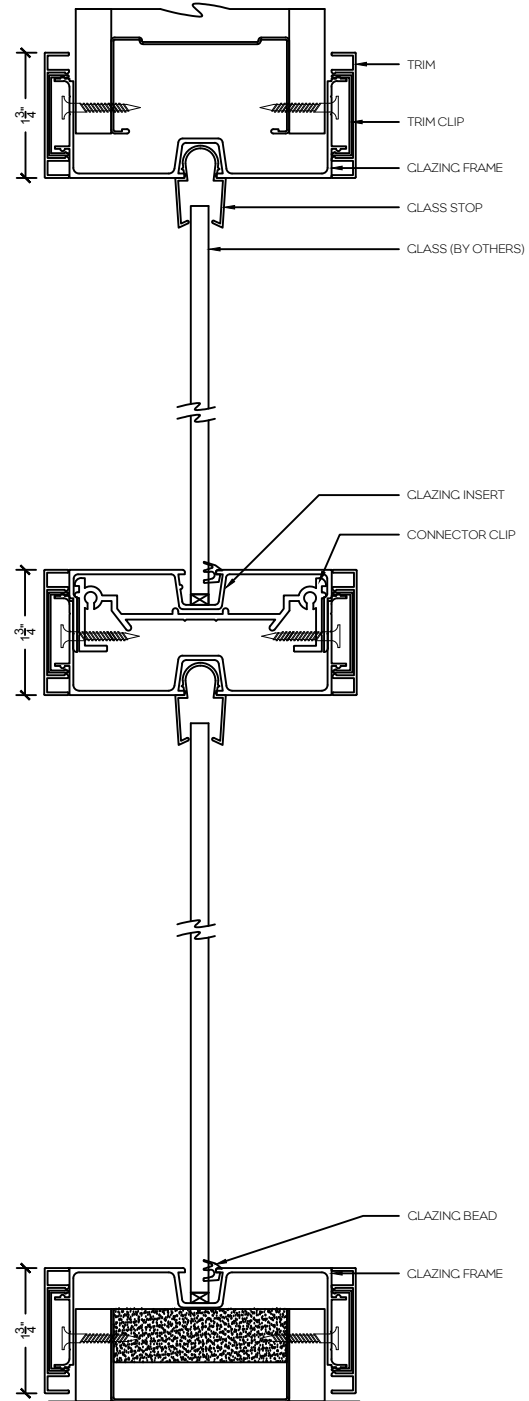

## P5 - 5" Aluminum swing door

Single Door Frame with Sidelight and Vertical Mullion - Horizontal

P2 - 2" Aluminum swing door

P5 - 5" Aluminum swing door

Single Door Frame with Sidelight both sides - Horizontal

P2 - 2" Aluminum swing door

P5 - 5" Aluminum swing door

Single Door Frame with Sidelight and 90° Clazed return

P2 - 2" Aluminum swing door

P5 - 5" Aluminum swing door

Single Door Frame with Sidelights both sides and 90° Clazed return

Stand alone Screen

Stand alone Endcap Screen

Stand alone Screen with Vertical Mullion

Screen with 90° Clazed return

Screen with 3-Way Glass Connection

Sidelight/Screen with 4" Aluminum Base

Sidelight/Screen Without Base

Sidelight/Screen with Base at Floor

Sidelight/Screen at Half Height Wall