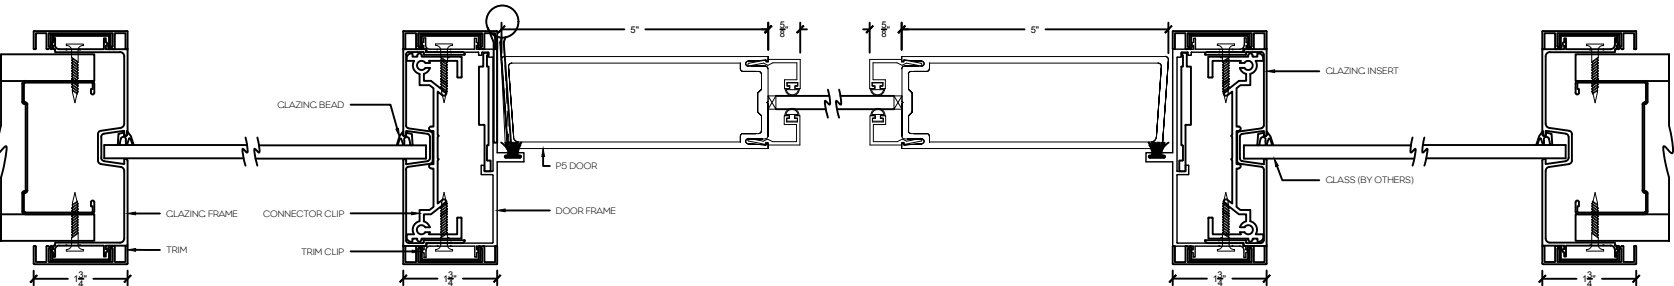

## P5 - 5" Aluminum swing door

Single Door Frame with Sidelight and Vertical Mullion - Horizontal

P2 - 2" Aluminum swing door

P5 - 5" Aluminum swing door

Single Door Frame with Sidelight both sides - Horizontal

P2 - 2" Aluminum swing door

P5 - 5" Aluminum swing door

Single Door Frame with Sidelight and 90° Clazed return

P2 - 2" Aluminum swing door

P5 - 5" Aluminum swing door

Single Door Frame with Sidelights both sides and 90° Clazed return

Stand alone Screen

Stand alone Endcap Screen

Stand alone Screen with Vertical Mullion

Screen with 90° Clazed return

Screen with 3-Way Glass Connection

Sidelight/Screen with 4" Aluminum Base

Sidelight/Screen Without Base