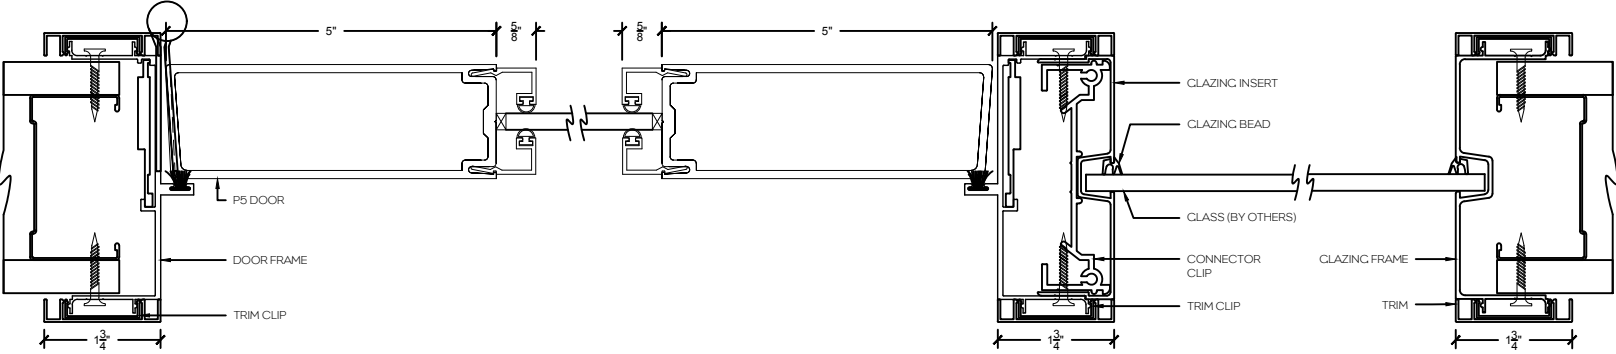

P2 - 2" Aluminum swing door

P5 - 5" Aluminum swing door

P2 - 2" Aluminum swing door

P5 - 5" Aluminum swing door

Double Door Frame - Horizontal

P2 - 2" Aluminum swing door

P5 - 5" Aluminum swing door

Single Door Frame with Sidelight - Horizontal

## P2 - 2" Aluminum swing door

## P5 - 5" Aluminum swing door

Single Door Frame with Sidelight and Vertical Mullion - Horizontal

P2 - 2" Aluminum swing door

P5 - 5" Aluminum swing door

Single Door Frame with Sidelight both sides - Horizontal

Stand alone Screen

Stand alone Endcap Screen

Stand alone Screen with Vertical Mullion

Screen with 90° Clazed return

Screen with 3-Way Glass Connection

Sidelight/Screen with 4" Aluminum Base

Sidelight/Screen Without Base