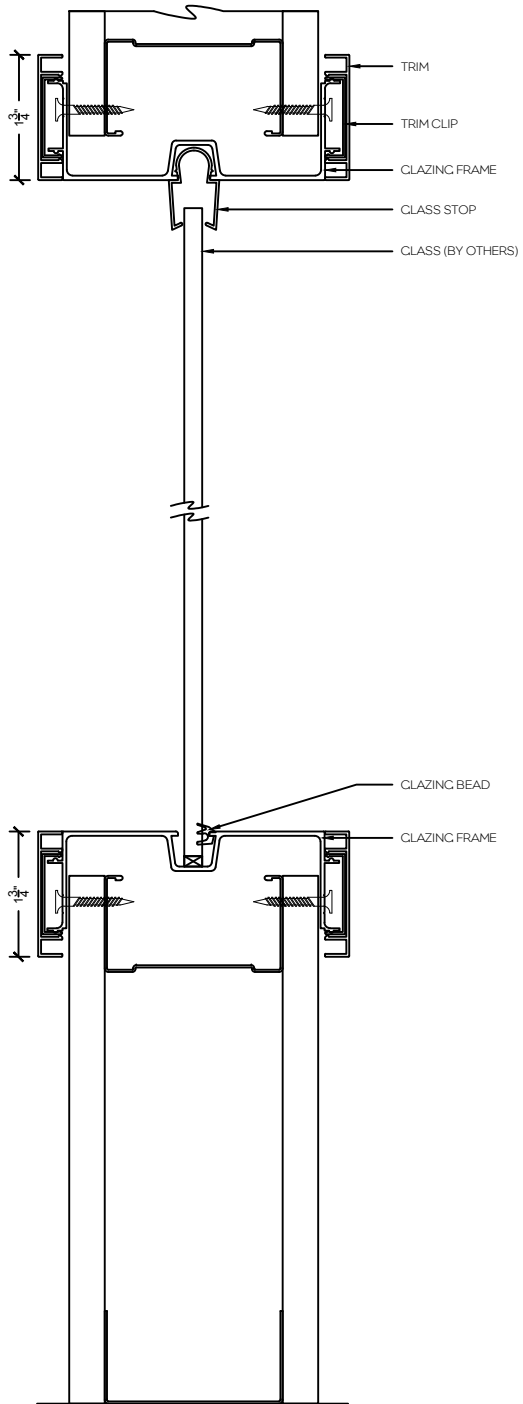

## P5 - 5" Aluminum swing door

Single Door Frame with Sidelight and Vertical Mullion - Horizontal

P2 - 2" Aluminum swing door

P5 - 5" Aluminum swing door

Single Door Frame with Sidelight both sides - Horizontal

P2 - 2" Aluminum swing door

P5 - 5" Aluminum swing door

Single Door Frame with Sidelight and 90° Clazed return

P2 - 2" Aluminum swing door

P5 - 5" Aluminum swing door

Single Door Frame with Sidelights both sides and 90° Clazed return

Stand alone Screen

Stand alone Endcap Screen

Stand alone Screen with Vertical Mullion

Screen with 90° Clazed return

Screen with 3-Way Glass Connection

Sidelight/Screen with 4" Aluminum Base

Sidelight/Screen Without Base

Sidelight/Screen with Base at Floor

Sidelight/Screen at Half Height Wall