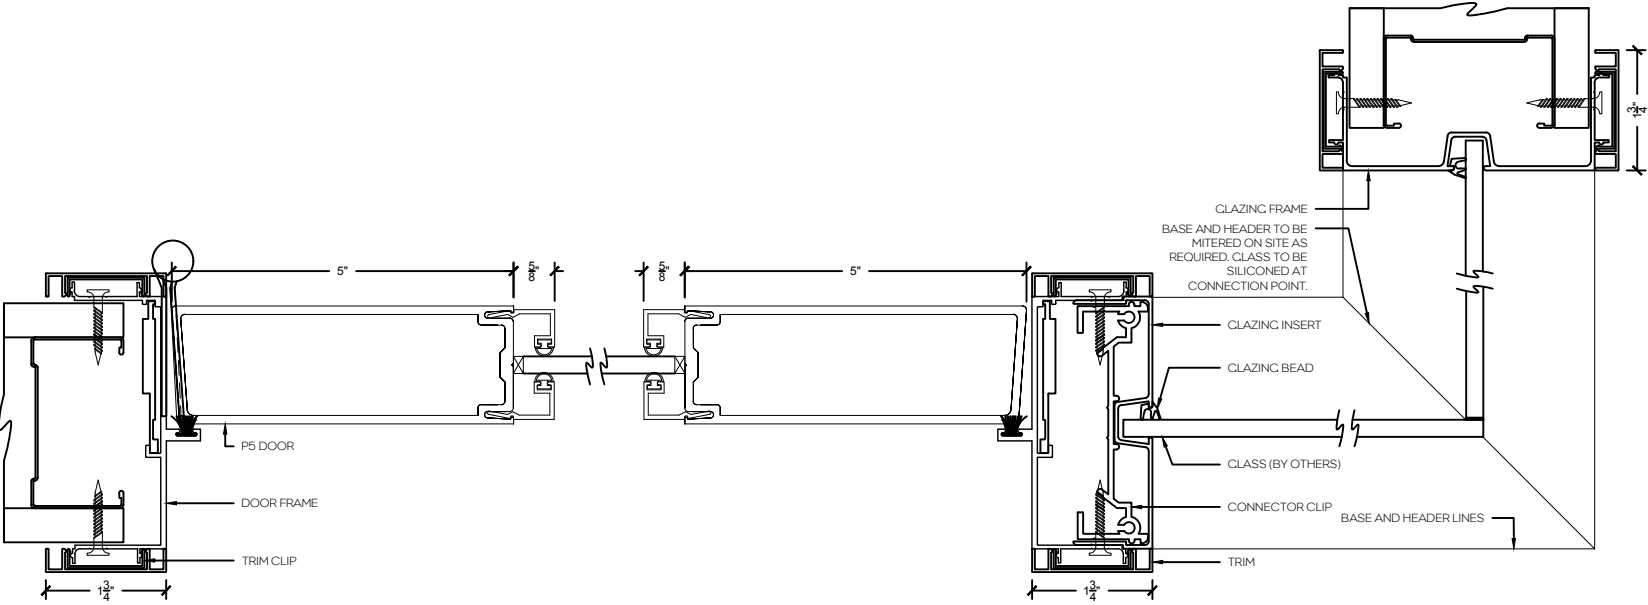

## P5 - 5" Aluminum swing door

Single Door Frame with Sidelight and Vertical Mullion - Horizontal

P2 - 2" Aluminum swing door

P5 - 5" Aluminum swing door

Single Door Frame with Sidelight both sides - Horizontal

P2 - 2" Aluminum swing door

P5 - 5" Aluminum swing door

Single Door Frame with Sidelight and 90° Clazed return

P2 - 2" Aluminum swing door

P5 - 5" Aluminum swing door

Single Door Frame with Sidelights both sides and 90° Clazed return

Stand alone Screen

Stand alone Endcap Screen

Stand alone Screen with Vertical Mullion

Screen with 90° Clazed return

Screen with 3-Way Glass Connection

Sidelight/Screen with 4" Aluminum Base

Sidelight/Screen Without Base