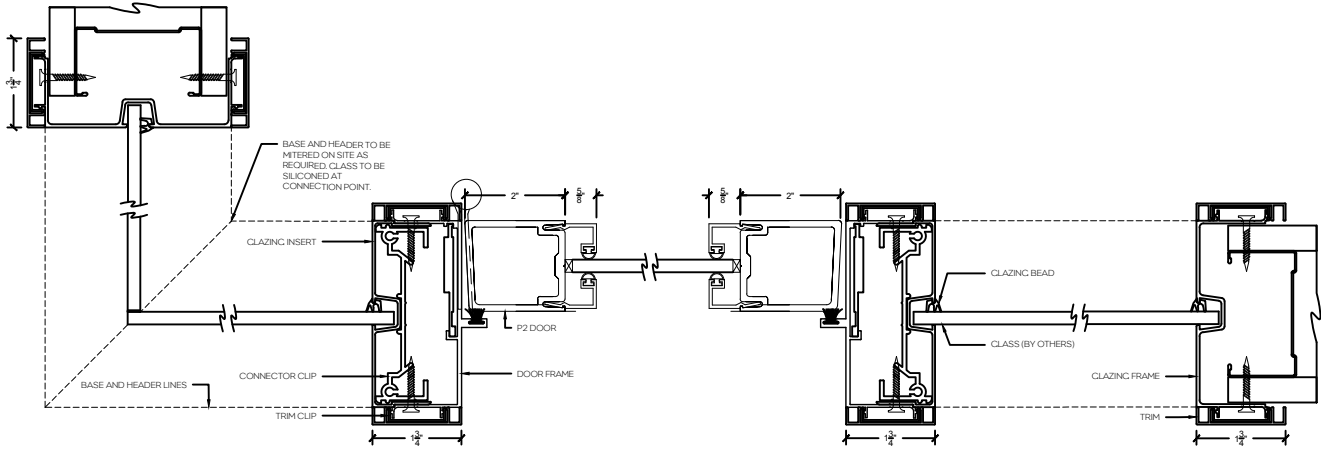

## P5 - 5" Aluminum swing door

Single Door Frame with Sidelight and Vertical Mullion - Horizontal

P2 - 2" Aluminum swing door

P5 - 5" Aluminum swing door

Single Door Frame with Sidelight both sides - Horizontal

P2 - 2" Aluminum swing door

P5 - 5" Aluminum swing door

Single Door Frame with Sidelight and 90° Clazed return

P2 - 2" Aluminum swing door

P5 - 5" Aluminum swing door

Single Door Frame with Sidelights both sides and 90° Clazed return

Stand alone Screen

Stand alone Endcap Screen

Stand alone Screen with Vertical Mullion

Screen with 90° Clazed return

Screen with 3-Way Glass Connection

Sidelight/Screen with 4" Aluminum Base

Sidelight/Screen Without Base