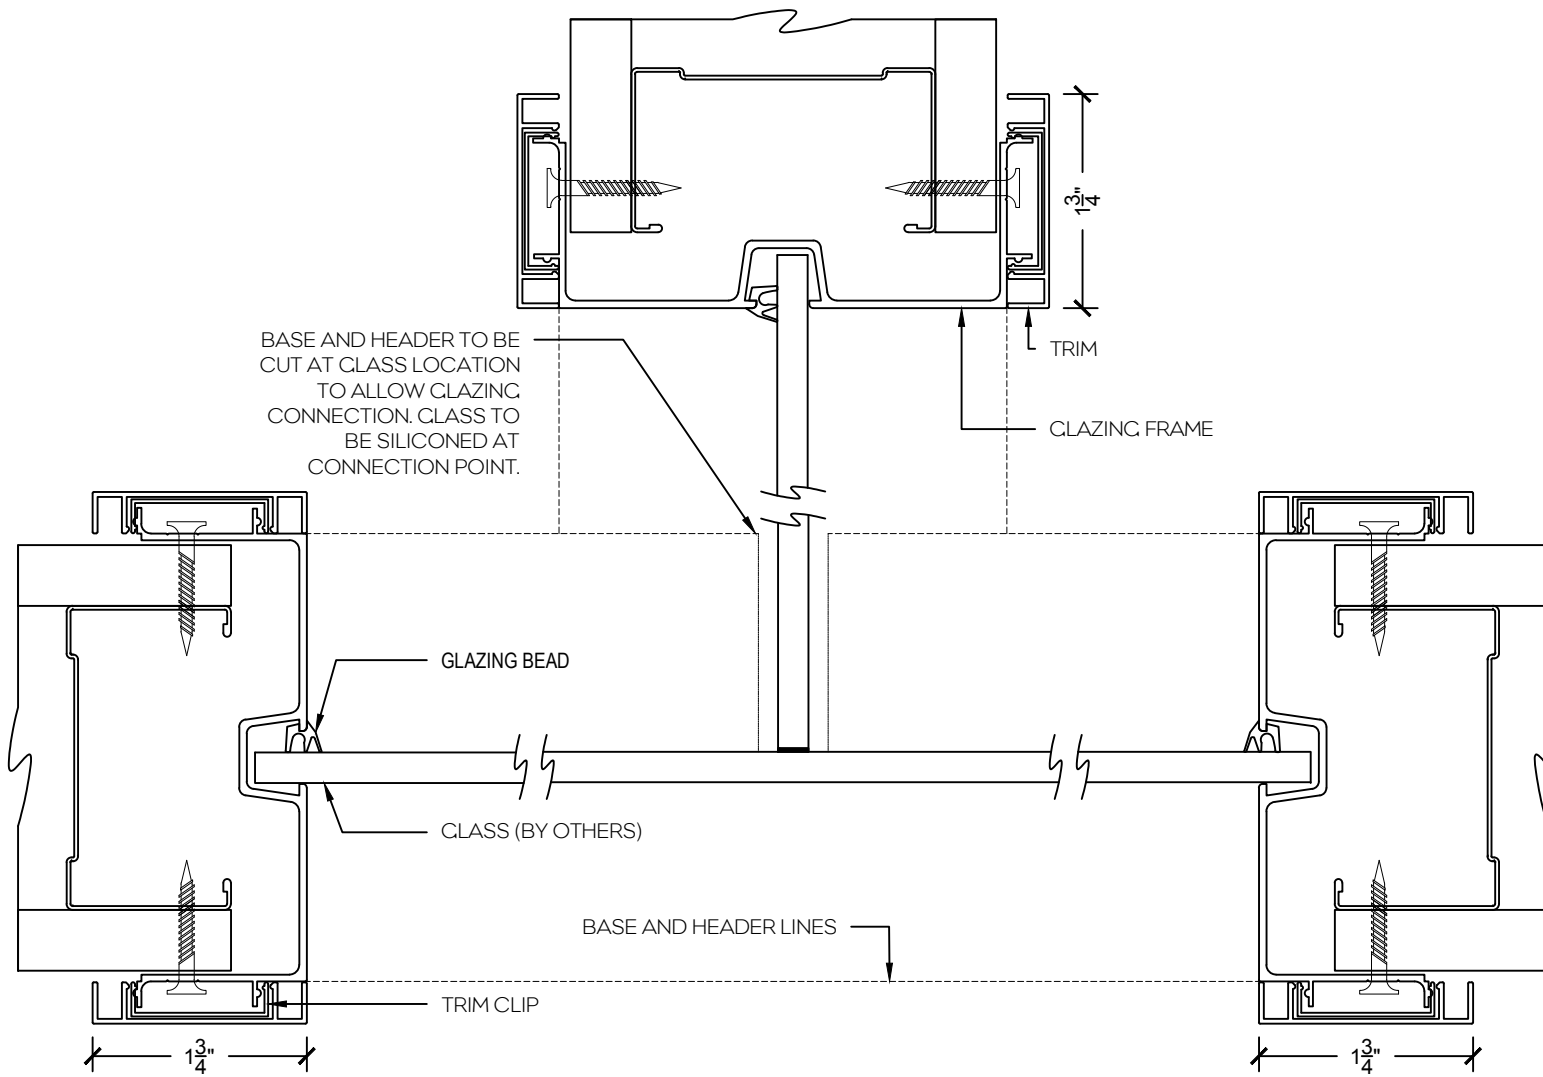

## P5 - 5" Aluminum swing door

Single Door Frame with Sidelight and Vertical Mullion - Horizontal

P2 - 2" Aluminum swing door

P5 - 5" Aluminum swing door

Single Door Frame with Sidelight both sides - Horizontal

P2 - 2" Aluminum swing door

P5 - 5" Aluminum swing door

Single Door Frame with Sidelight and 90° Clazed return

P2 - 2" Aluminum swing door

P5 - 5" Aluminum swing door

Single Door Frame with Sidelights both sides and 90° Clazed return

Stand alone Screen

Stand alone Endcap Screen

Stand alone Screen with Vertical Mullion

Screen with 90° Clazed return

Screen with 3-Way Glass Connection

Sidelight/Screen with 4" Aluminum Base

Sidelight/Screen Without Base

Sidelight/Screen with Base at Floor

Sidelight/Screen at Half Height Wall