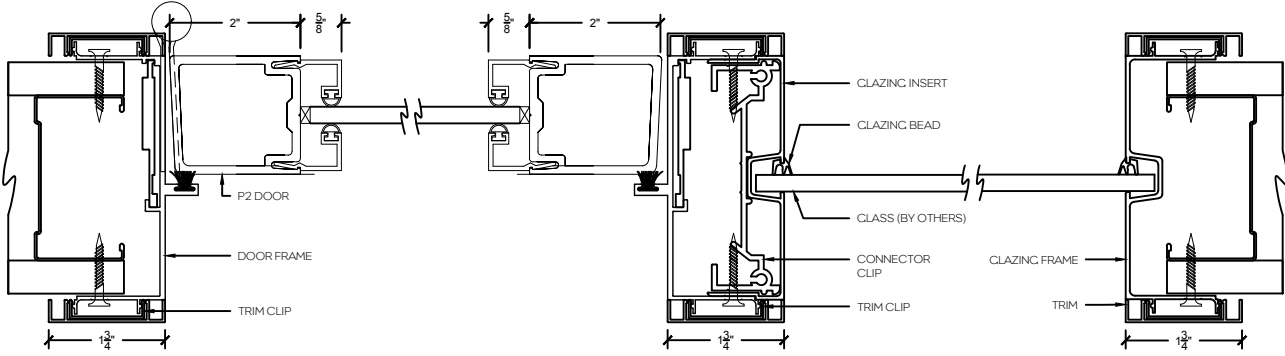

P2 - 2" Aluminum swing door

P5 - 5" Aluminum swing door

P2 - 2" Aluminum swing door

P5 - 5" Aluminum swing door

Double Door Frame - Horizontal

P2 - 2" Aluminum swing door

P5 - 5" Aluminum swing door

Single Door Frame with Sidelight - Horizontal

## P2 - 2" Aluminum swing door

## P5 - 5" Aluminum swing door

Single Door Frame with Sidelight and Vertical Mullion - Horizontal

P2 - 2" Aluminum swing door

P5 - 5" Aluminum swing door

Single Door Frame with Sidelight both sides - Horizontal

Stand alone Screen

Stand alone Endcap Screen

Stand alone Screen with Vertical Mullion

Screen with 90° Clazed return

Screen with 3-Way Glass Connection

Sidelight/Screen with 4" Aluminum Base

Sidelight/Screen Without Base