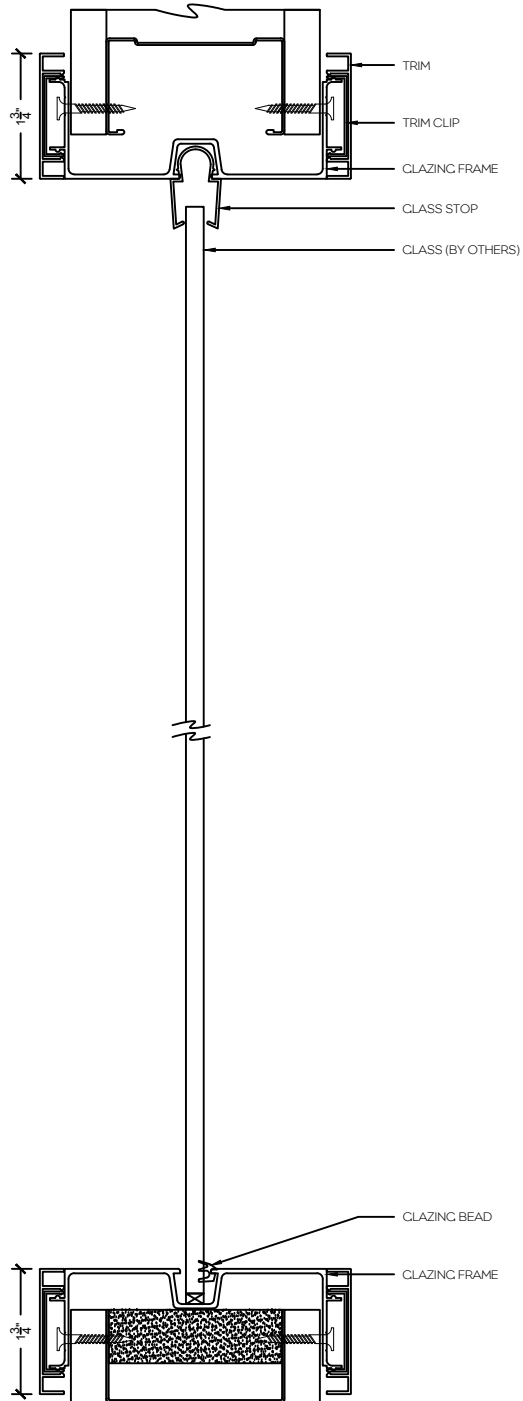

## P5 - 5" Aluminum swing door

Single Door Frame with Sidelight and Vertical Mullion - Horizontal

P2 - 2" Aluminum swing door

P5 - 5" Aluminum swing door

Single Door Frame with Sidelight both sides - Horizontal

P2 - 2" Aluminum swing door

P5 - 5" Aluminum swing door

Single Door Frame with Sidelight and 90° Clazed return

P2 - 2" Aluminum swing door

P5 - 5" Aluminum swing door

Single Door Frame with Sidelights both sides and 90° Clazed return

Stand alone Screen

Stand alone Endcap Screen

Stand alone Screen with Vertical Mullion

Screen with 90° Clazed return

Screen with 3-Way Glass Connection

Sidelight/Screen with 4" Aluminum Base

Sidelight/Screen Without Base

Sidelight/Screen with Base at Floor

Sidelight/Screen at Half Height Wall