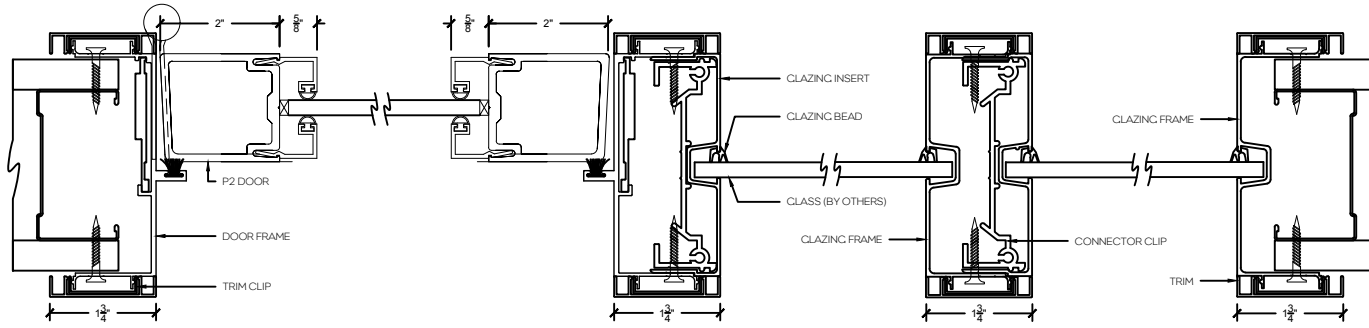

P2 - 2" Aluminum swing door

P5 - 5" Aluminum swing door

P2 - 2" Aluminum swing door

P5 - 5" Aluminum swing door

Double Door Frame - Horizontal

P2 - 2" Aluminum swing door

P5 - 5" Aluminum swing door

Single Door Frame with Sidelight - Horizontal

## P5 - 5" Aluminum swing door

Single Door Frame with Sidelight and Vertical Mullion - Horizontal

P2 - 2" Aluminum swing door

P5 - 5" Aluminum swing door

Single Door Frame with Sidelight both sides - Horizontal

Stand alone Screen

Stand alone Endcap Screen

Stand alone Screen with Vertical Mullion

Screen with 90° Clazed return

Screen with 3-Way Glass Connection

Sidelight/Screen with 4" Aluminum Base

Sidelight/Screen Without Base