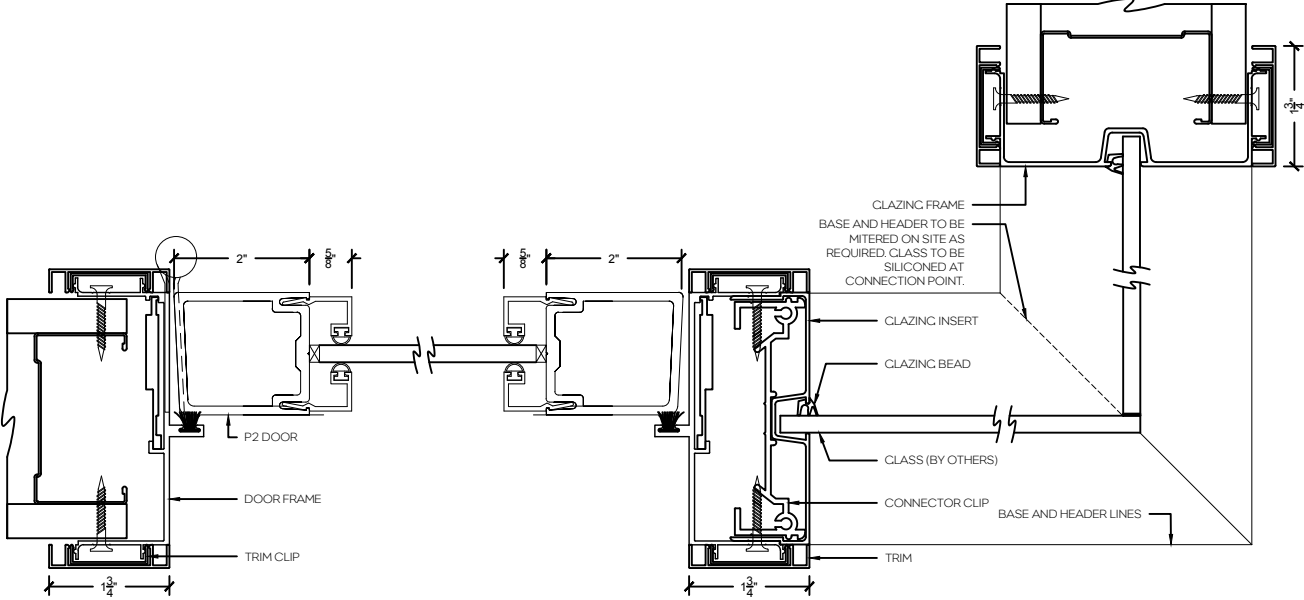

## P5 - 5" Aluminum swing door

Single Door Frame with Sidelight and Vertical Mullion - Horizontal

P2 - 2" Aluminum swing door

P5 - 5" Aluminum swing door

Single Door Frame with Sidelight both sides - Horizontal

P2 - 2" Aluminum swing door

P5 - 5" Aluminum swing door

Single Door Frame with Sidelight and 90° Clazed return

P2 - 2" Aluminum swing door

P5 - 5" Aluminum swing door

Single Door Frame with Sidelights both sides and 90° Clazed return

Stand alone Screen

Stand alone Endcap Screen

Stand alone Screen with Vertical Mullion

Screen with 90° Clazed return

Screen with 3-Way Glass Connection

Sidelight/Screen with 4" Aluminum Base

Sidelight/Screen Without Base