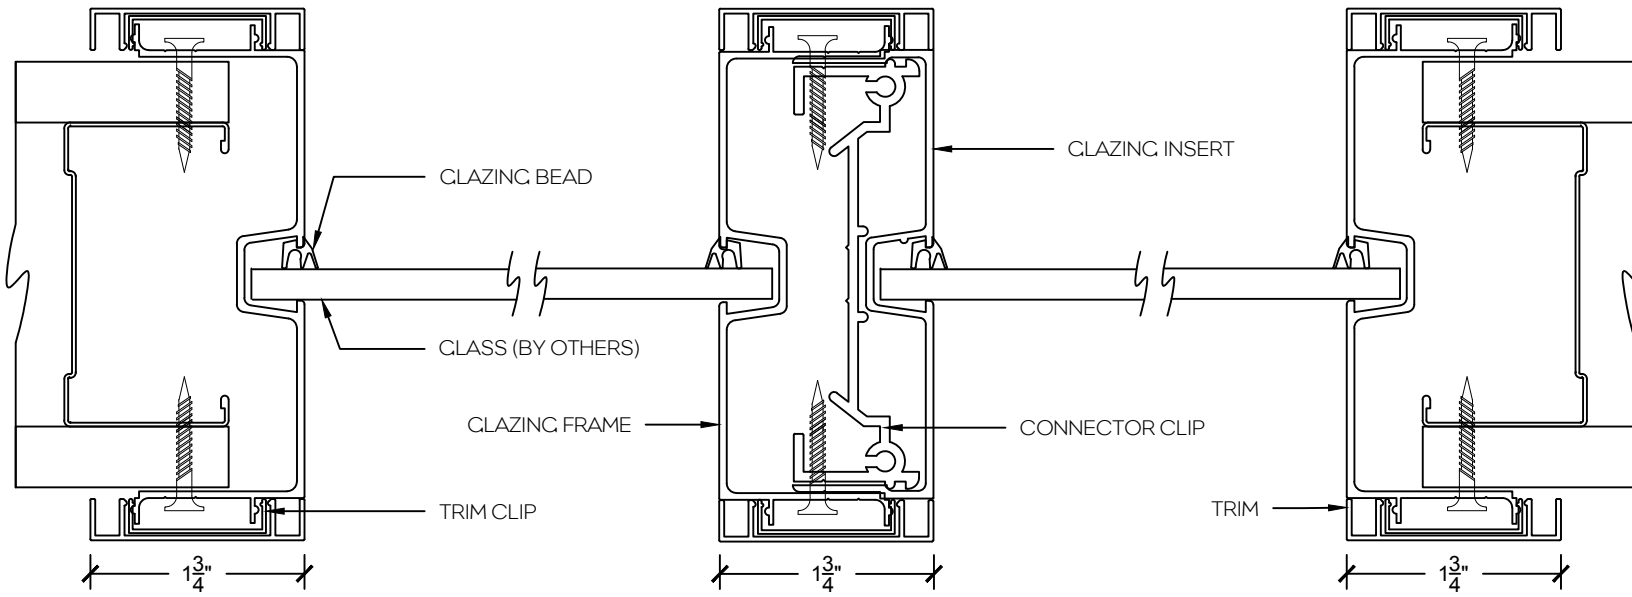

P2 - 2" Aluminum swing door

P5 - 5" Aluminum swing door

Single Door Frame with Sidelight and 90° Clazed return

P2 - 2" Aluminum swing door

P5 - 5" Aluminum swing door

Single Door Frame with Sidelights both sides and 90° Clazed return

Stand alone Screen

Stand alone Endcap Screen

Stand alone Screen with Vertical Mullion

Screen with 90° Clazed return

Screen with 3-Way Glass Connection

Sidelight/Screen with 4" Aluminum Base

Sidelight/Screen Without Base