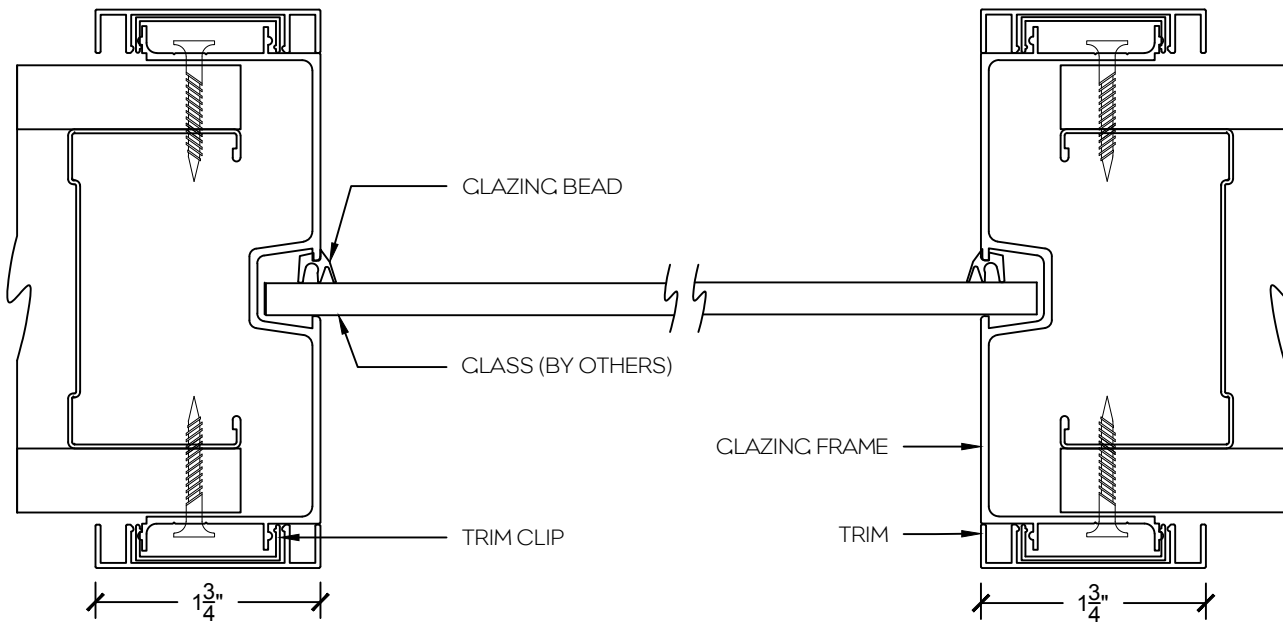

## P5 - 5" Aluminum swing door

Single Door Frame with Sidelight and Vertical Mullion - Horizontal

P2 - 2" Aluminum swing door

P5 - 5" Aluminum swing door

Single Door Frame with Sidelight both sides - Horizontal

P2 - 2" Aluminum swing door

P5 - 5" Aluminum swing door

Single Door Frame with Sidelight and 90° Clazed return

P2 - 2" Aluminum swing door

P5 - 5" Aluminum swing door

Single Door Frame with Sidelights both sides and 90° Clazed return

Stand alone Screen

Stand alone Endcap Screen

Stand alone Screen with Vertical Mullion

Screen with 90° Clazed return

Screen with 3-Way Glass Connection

Sidelight/Screen with 4" Aluminum Base

Sidelight/Screen Without Base