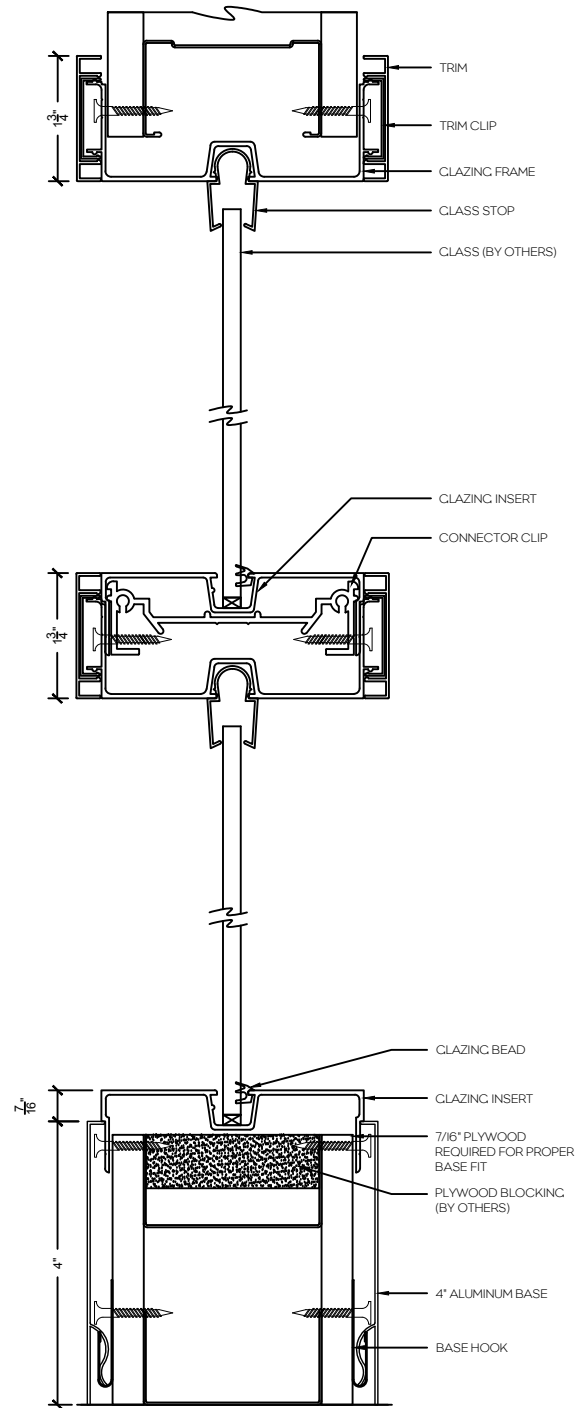

## P5 - 5" Aluminum swing door

Single Door Frame with Sidelight and Vertical Mullion - Horizontal

P2 - 2" Aluminum swing door

P5 - 5" Aluminum swing door

Single Door Frame with Sidelight both sides - Horizontal

P2 - 2" Aluminum swing door

P5 - 5" Aluminum swing door

Single Door Frame with Sidelight and 90° Clazed return

P2 - 2" Aluminum swing door

P5 - 5" Aluminum swing door

Single Door Frame with Sidelights both sides and 90° Clazed return

Stand alone Screen

Stand alone Endcap Screen

Stand alone Screen with Vertical Mullion

Screen with 90° Clazed return

Screen with 3-Way Glass Connection

Sidelight/Screen with 4" Aluminum Base

Sidelight/Screen Without Base

Sidelight/Screen with Base at Floor

Sidelight/Screen at Half Height Wall