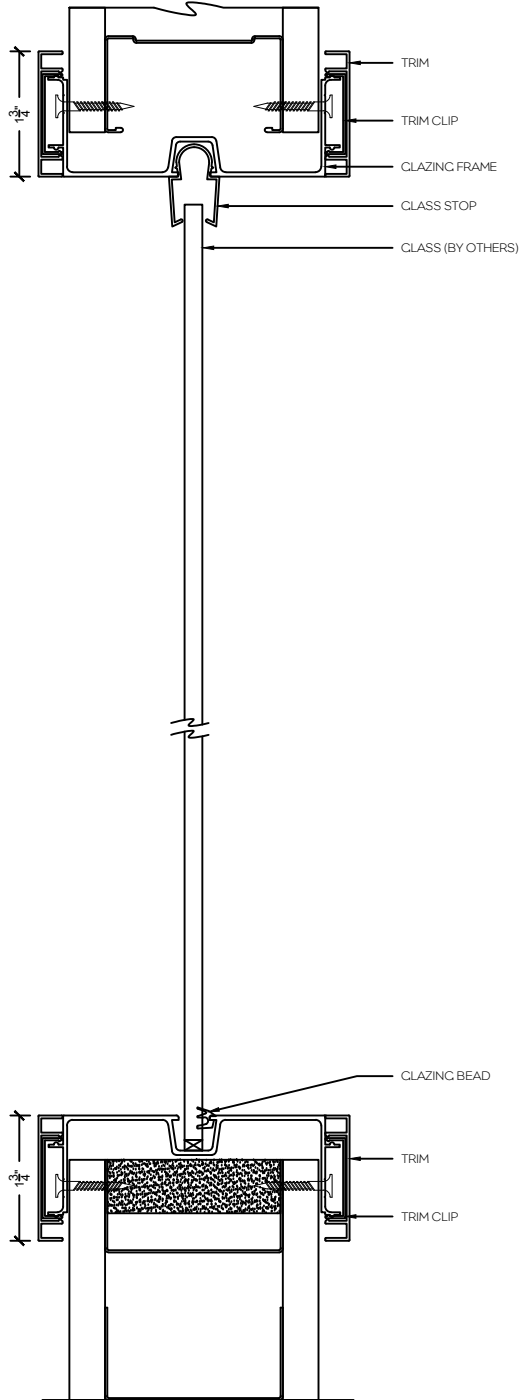

## P5 - 5" Aluminum swing door

Single Door Frame with Sidelight and Vertical Mullion - Horizontal

P2 - 2" Aluminum swing door

P5 - 5" Aluminum swing door

Single Door Frame with Sidelight both sides - Horizontal

P2 - 2" Aluminum swing door

P5 - 5" Aluminum swing door

Single Door Frame with Sidelight and 90° Clazed return

P2 - 2" Aluminum swing door

P5 - 5" Aluminum swing door

Single Door Frame with Sidelights both sides and 90° Clazed return

Stand alone Screen

Stand alone Endcap Screen

Stand alone Screen with Vertical Mullion

Screen with 90° Clazed return

Screen with 3-Way Glass Connection

Sidelight/Screen with 4" Aluminum Base

Sidelight/Screen Without Base

Sidelight/Screen with Base at Floor

Sidelight/Screen at Half Height Wall