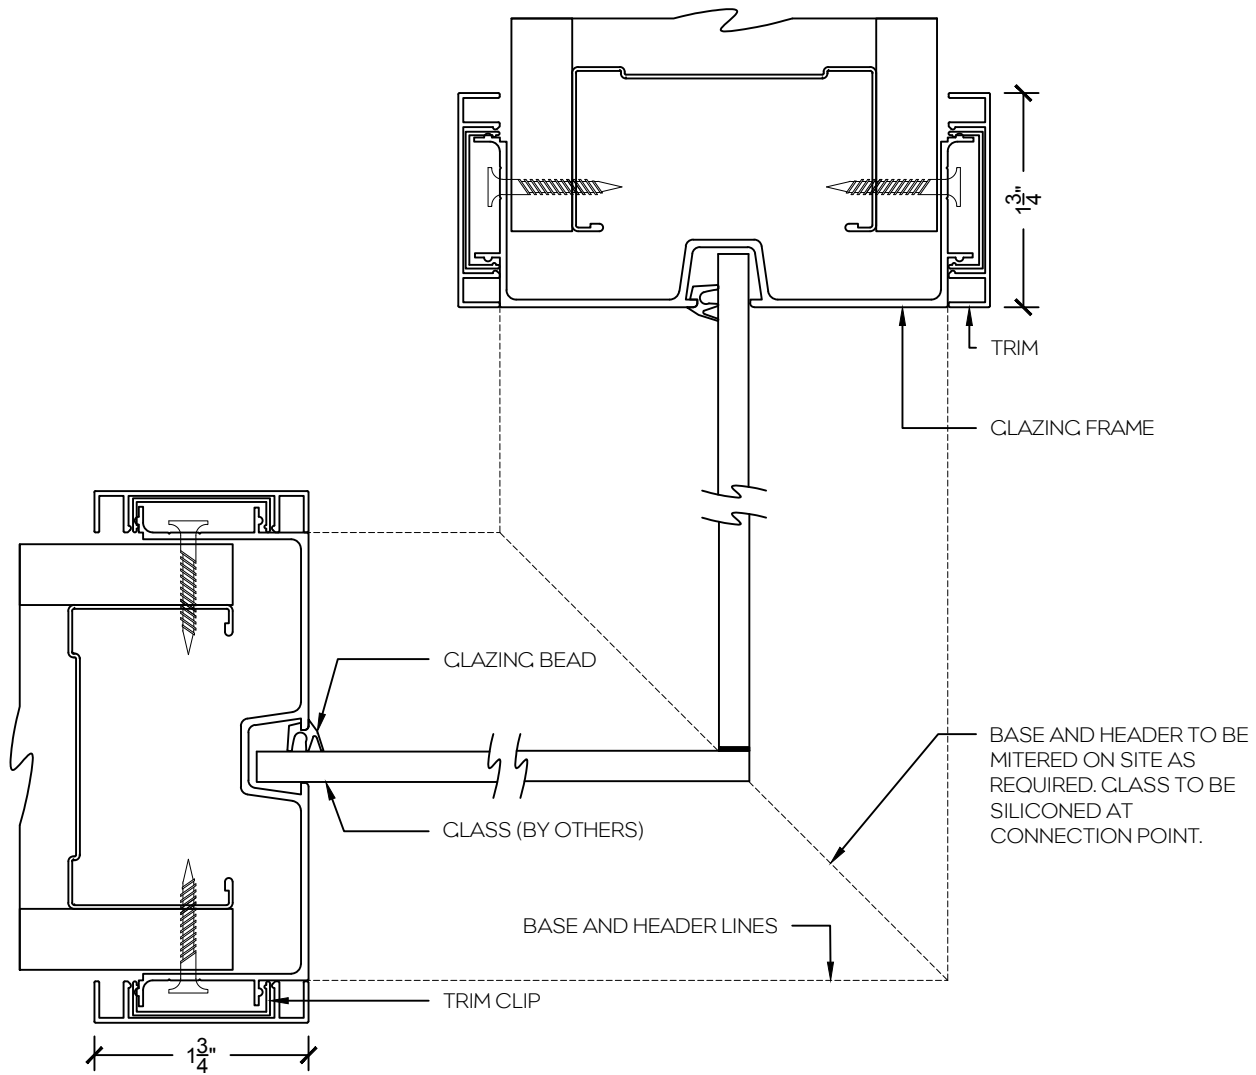

## P5 - 5" Aluminum swing door

Single Door Frame with Sidelight and Vertical Mullion - Horizontal

P2 - 2" Aluminum swing door

P5 - 5" Aluminum swing door

Single Door Frame with Sidelight both sides - Horizontal

P2 - 2" Aluminum swing door

P5 - 5" Aluminum swing door

Single Door Frame with Sidelight and 90° Clazed return

P2 - 2" Aluminum swing door

P5 - 5" Aluminum swing door

Single Door Frame with Sidelights both sides and 90° Clazed return

Stand alone Screen

Stand alone Endcap Screen

Stand alone Screen with Vertical Mullion

Screen with 90° Clazed return

Screen with 3-Way Glass Connection

Sidelight/Screen with 4" Aluminum Base

Sidelight/Screen Without Base

Sidelight/Screen with Base at Floor

Sidelight/Screen at Half Height Wall