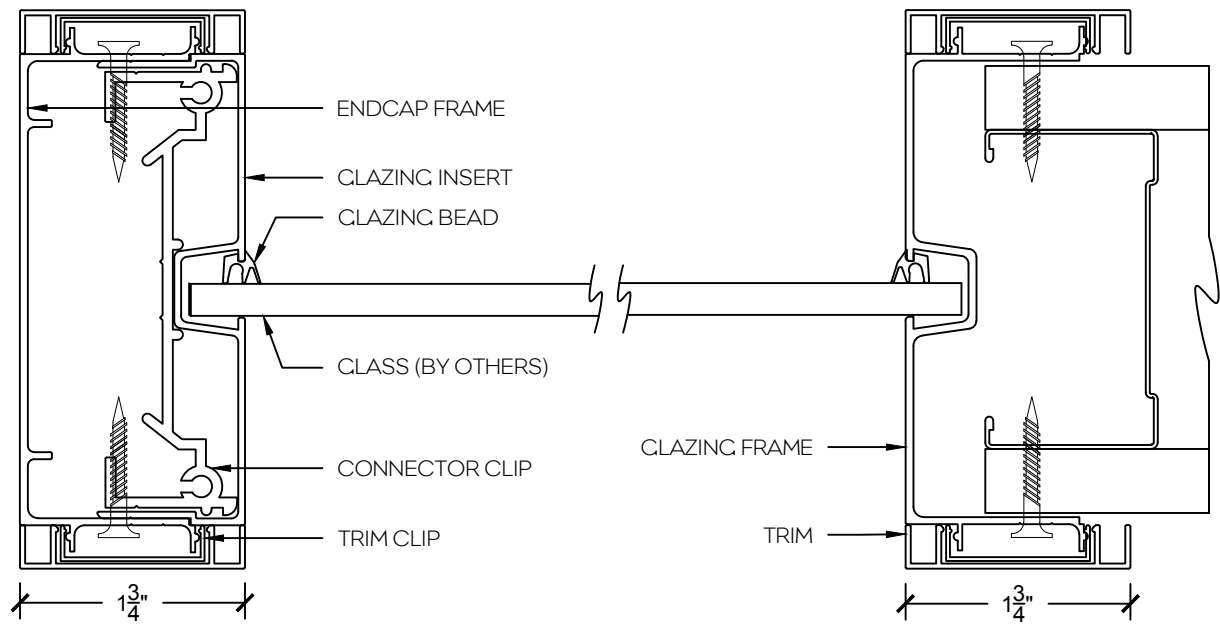

## P5 - 5" Aluminum swing door

Single Door Frame with Sidelight and Vertical Mullion - Horizontal

P2 - 2" Aluminum swing door

P5 - 5" Aluminum swing door

Single Door Frame with Sidelight both sides - Horizontal

P2 - 2" Aluminum swing door

P5 - 5" Aluminum swing door

Single Door Frame with Sidelight and 90° Clazed return

P2 - 2" Aluminum swing door

P5 - 5" Aluminum swing door

Single Door Frame with Sidelights both sides and 90° Clazed return

Stand alone Screen

Stand alone Endcap Screen

Stand alone Screen with Vertical Mullion

Screen with 90° Clazed return

Screen with 3-Way Glass Connection

Sidelight/Screen with 4" Aluminum Base

Sidelight/Screen Without Base