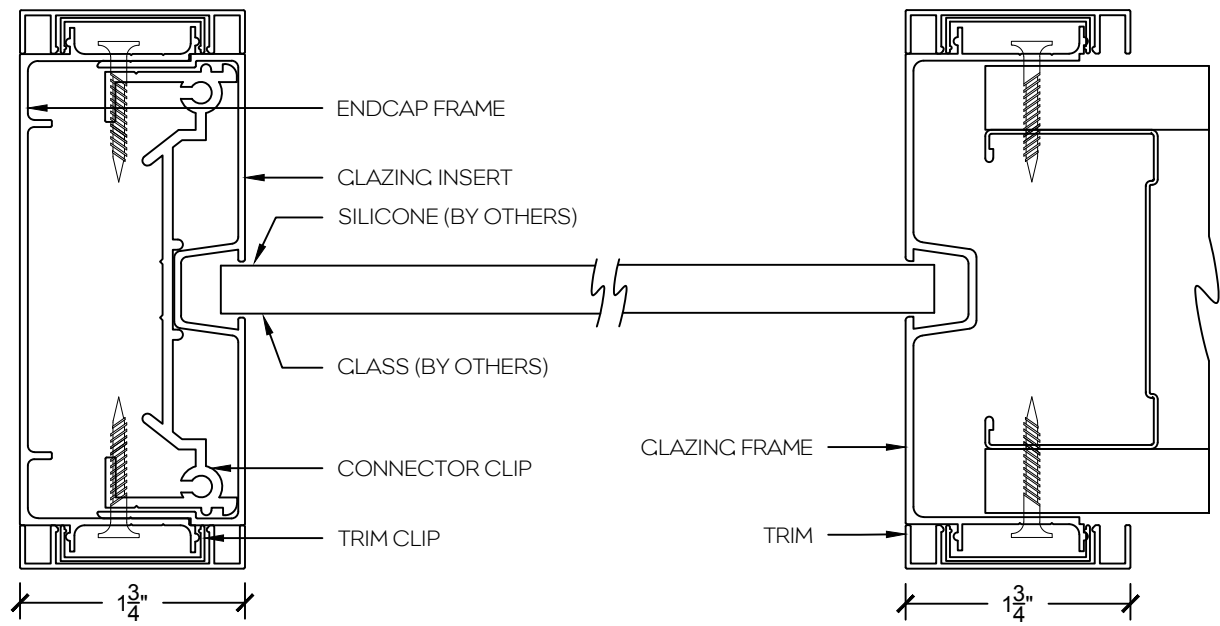

P2 - 2" Aluminum swing door

P5 - 5" Aluminum swing door

Single Door Frame with Sidelight and 90° Glazed return

P2 - 2" Aluminum swing door

P5 - 5" Aluminum swing door

Single Door Frame with Sidelights both sides and 90° Clazed return

Stand alone Screen

Stand alone Endcap Screen

Stand alone Screen with Vertical Mullion

Screen with 90° Glazed return

Screen with 3-Way Glass Connection

P2 - 2" Aluminum swing door

P5 - 5" Aluminum swing door