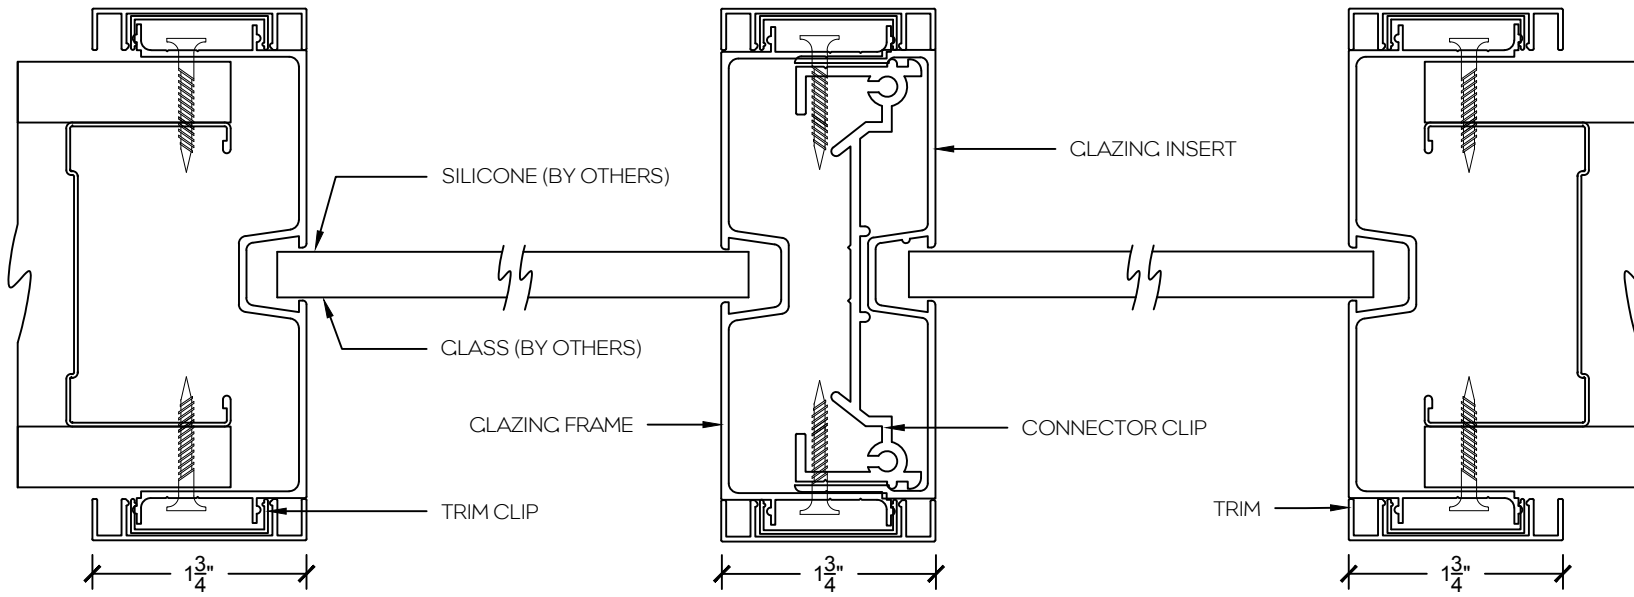

P5 - 5" Aluminum swing door

Single Door Frame with Sidelight and Vertical Mullion - Horizontal

P2 - 2" Aluminum swing door

P5 - 5" Aluminum swing door

Single Door Frame with Sidelight both sides - Horizontal

P2 - 2" Aluminum swing door

P5 - 5" Aluminum swing door

Single Door Frame with Sidelight and 90° Glazed return

P2 - 2" Aluminum swing door

P5 - 5" Aluminum swing door

Single Door Frame with Sidelights both sides and 90° Clazed return

Stand alone Screen

Stand alone Endcap Screen

Stand alone Screen with Vertical Mullion

Screen with 90° Glazed return

Screen with 3-Way Glass Connection

P2 - 2" Aluminum swing door

P5 - 5" Aluminum swing door