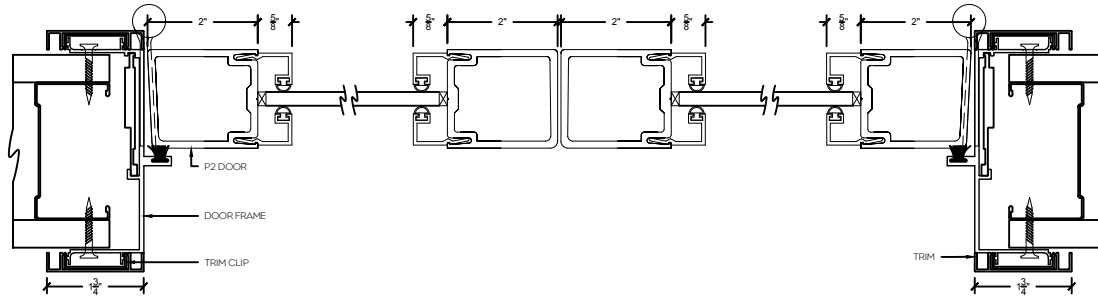

P2 - 2" Aluminum swing door

P5 - 5" Aluminum swing door

P2 - 2" Aluminum swing door

P5 - 5" Aluminum swing door

Double Door Frame - Horizontal

P2 - 2" Aluminum swing door

P5 - 5" Aluminum swing door

P2 - 2" Aluminum swing door

P5 - 5" Aluminum swing door

Single Door Frame with Sidelight and Vertical Mullion - Horizontal

P2 - 2" Aluminum swing door

P5 - 5" Aluminum swing door

Single Door Frame with Sidelight both sides - Horizontal

P2 - 2" Aluminum swing door

P5 - 5" Aluminum swing door

Single Door Frame with Sidelight and 90° Glazed return

P2 - 2" Aluminum swing door

P5 - 5" Aluminum swing door

Single Door Frame with Sidelights both sides and 90° Clazed return

Stand alone Screen

Stand alone Endcap Screen

Stand alone Screen with Vertical Mullion

Screen with 90° Glazed return

Screen with 3-Way Glass Connection

P2 - 2" Aluminum swing door

P5 - 5" Aluminum swing door