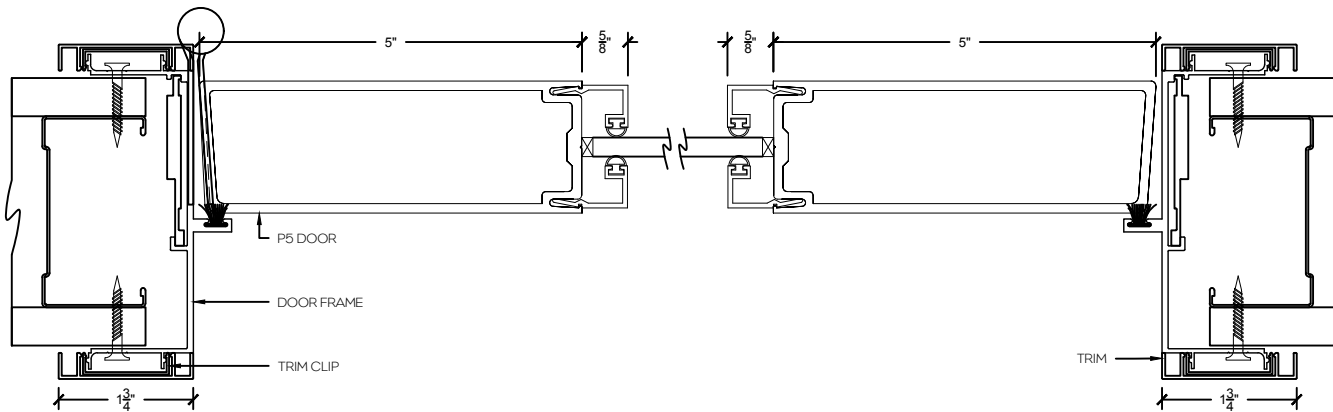

P2 - 2" Aluminum swing door

P5 - 5" Aluminum swing door

P2 - 2" Aluminum swing door

P5 - 5" Aluminum swing door

Double Door Frame - Horizontal

P2 - 2" Aluminum swing door

P5 - 5" Aluminum swing door

P2 - 2" Aluminum swing door

P5 - 5" Aluminum swing door

Single Door Frame with Sidelight and Vertical Mullion - Horizontal

P2 - 2" Aluminum swing door

P5 - 5" Aluminum swing door

Single Door Frame with Sidelight both sides - Horizontal

P2 - 2" Aluminum swing door

P5 - 5" Aluminum swing door

Single Door Frame with Sidelight and 90° Glazed return

P2 - 2" Aluminum swing door

P5 - 5" Aluminum swing door

Single Door Frame with Sidelights both sides and 90° Clazed return

Stand alone Screen

Stand alone Endcap Screen

Stand alone Screen with Vertical Mullion

Screen with 90° Glazed return

Screen with 3-Way Glass Connection

P2 - 2" Aluminum swing door

P5 - 5" Aluminum swing door