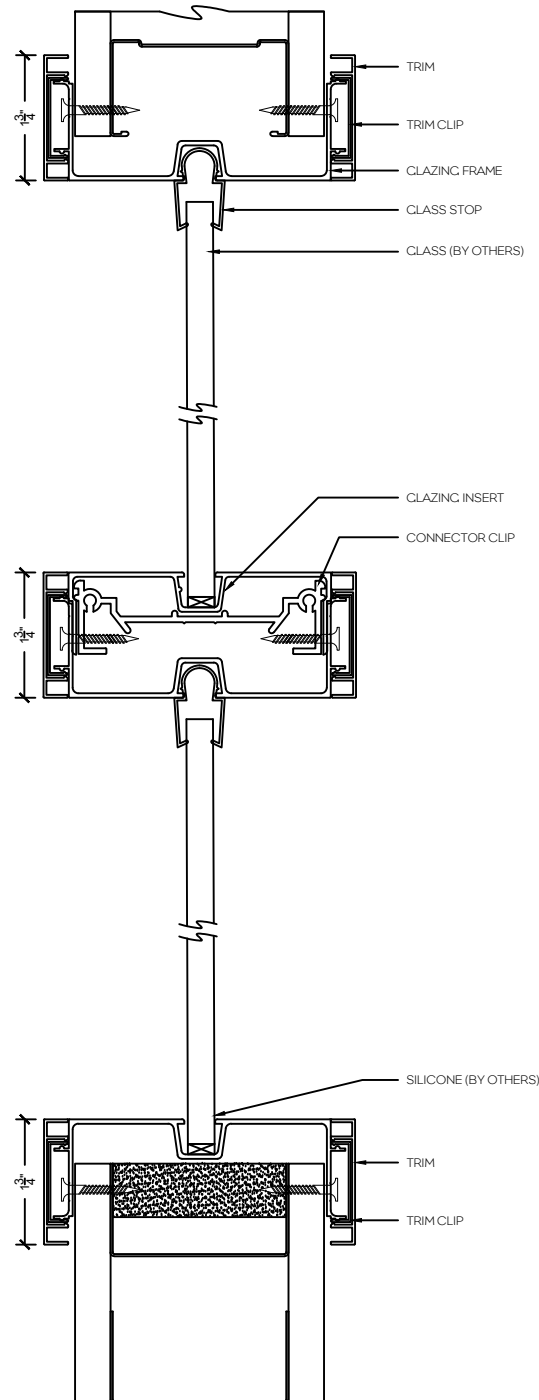

P5 - 5" Aluminum swing door

Single Door Frame with Sidelight and Vertical Mullion - Horizontal

P2 - 2" Aluminum swing door

P5 - 5" Aluminum swing door

Single Door Frame with Sidelight both sides - Horizontal

P2 - 2" Aluminum swing door

P5 - 5" Aluminum swing door

Single Door Frame with Sidelight and 90° Glazed return

P2 - 2" Aluminum swing door

P5 - 5" Aluminum swing door

Single Door Frame with Sidelights both sides and 90° Clazed return

Stand alone Screen

Stand alone Endcap Screen

Stand alone Screen with Vertical Mullion

Screen with 90° Glazed return

Screen with 3-Way Glass Connection

P2 - 2" Aluminum swing door

P5 - 5" Aluminum swing door

Door Frame - Vertical

Sidelight/Screen with 4" Aluminum Base

Sidelight/Screen Without Base

Sidelight/Screen with Base at Floor

Sidelight/Screen at Half Height Wall