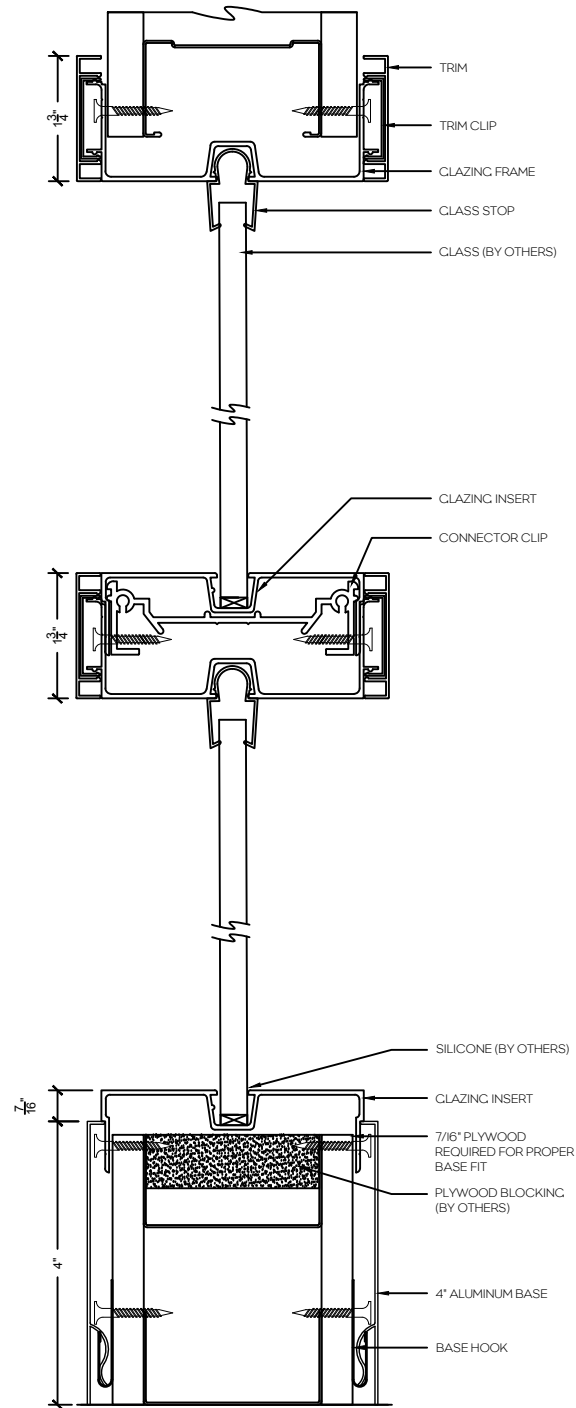

P5 - 5" Aluminum swing door

Single Door Frame with Sidelight and Vertical Mullion - Horizontal

P2 - 2" Aluminum swing door

P5 - 5" Aluminum swing door

Single Door Frame with Sidelight both sides - Horizontal

P2 - 2" Aluminum swing door

P5 - 5" Aluminum swing door

Single Door Frame with Sidelight and 90° Glazed return

P2 - 2" Aluminum swing door

P5 - 5" Aluminum swing door

Single Door Frame with Sidelights both sides and 90° Clazed return

Stand alone Screen

Stand alone Endcap Screen

Stand alone Screen with Vertical Mullion

Screen with 90° Glazed return

Screen with 3-Way Glass Connection

P2 - 2" Aluminum swing door

P5 - 5" Aluminum swing door

Door Frame - Vertical

Sidelight/Screen with 4" Aluminum Base

Sidelight/Screen Without Base

Sidelight/Screen with Base at Floor

Sidelight/Screen at Half Height Wall