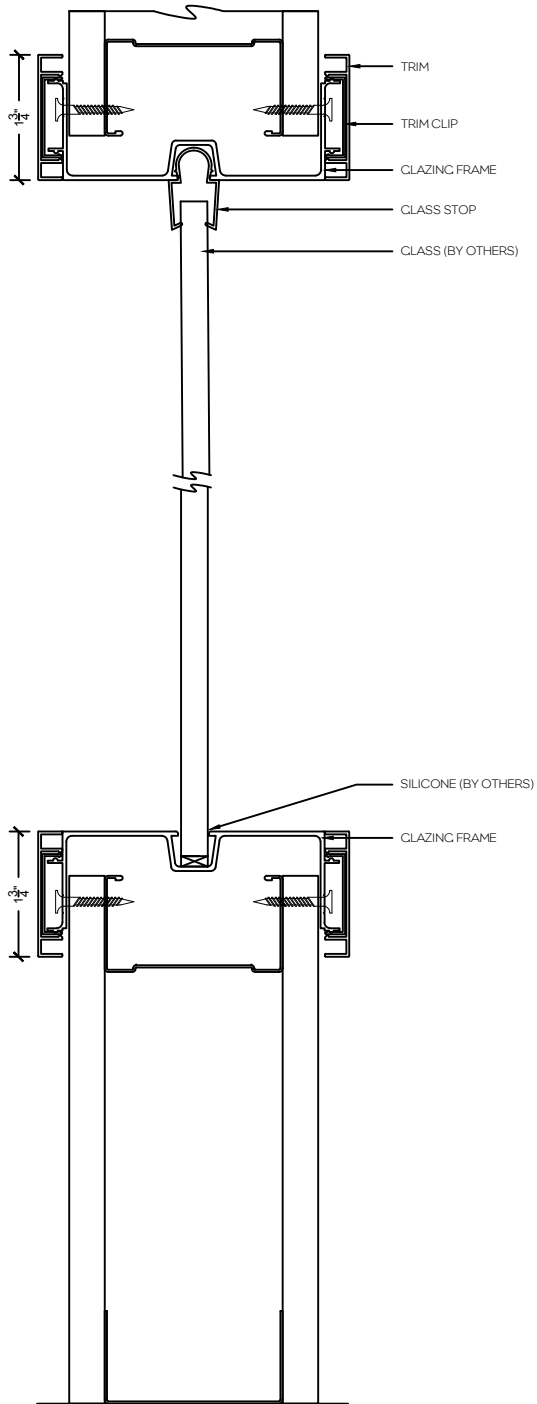

P5 - 5" Aluminum swing door

Single Door Frame with Sidelight and Vertical Mullion - Horizontal

P2 - 2" Aluminum swing door

P5 - 5" Aluminum swing door

Single Door Frame with Sidelight both sides - Horizontal

P2 - 2" Aluminum swing door

P5 - 5" Aluminum swing door

Single Door Frame with Sidelight and 90° Glazed return

P2 - 2" Aluminum swing door

P5 - 5" Aluminum swing door

Single Door Frame with Sidelights both sides and 90° Clazed return

Stand alone Screen

Stand alone Endcap Screen

Stand alone Screen with Vertical Mullion

Screen with 90° Glazed return

Screen with 3-Way Glass Connection

P2 - 2" Aluminum swing door

P5 - 5" Aluminum swing door

Door Frame - Vertical

Sidelight/Screen with 4" Aluminum Base

Sidelight/Screen Without Base

Sidelight/Screen with Base at Floor

Sidelight/Screen at Half Height Wall