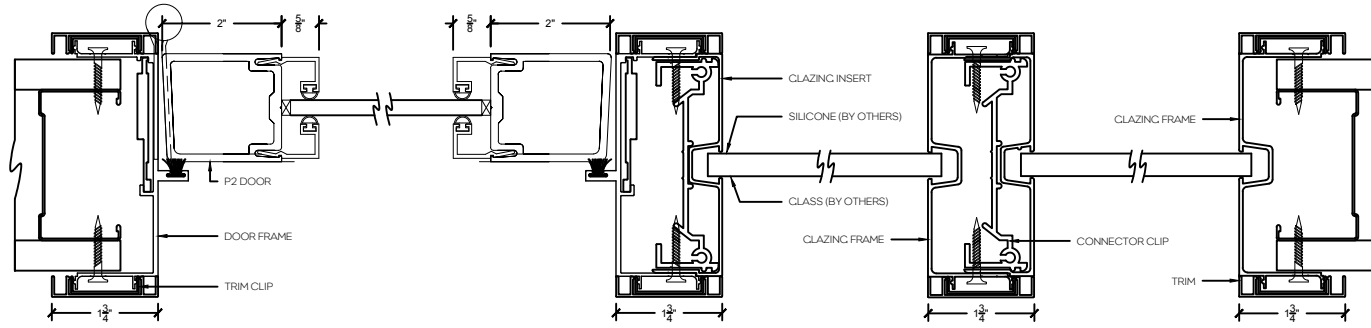

P2 - 2" Aluminum swing door

P5 - 5" Aluminum swing door

P2 - 2" Aluminum swing door

P5 - 5" Aluminum swing door

Double Door Frame - Horizontal

P2 - 2" Aluminum swing door

P5 - 5" Aluminum swing door

P2 - 2" Aluminum swing door

P5 - 5" Aluminum swing door

Single Door Frame with Sidelight and Vertical Mullion - Horizontal

P2 - 2" Aluminum swing door

P5 - 5" Aluminum swing door

Single Door Frame with Sidelight both sides - Horizontal

P2 - 2" Aluminum swing door

P5 - 5" Aluminum swing door

Single Door Frame with Sidelight and 90° Glazed return

P2 - 2" Aluminum swing door

P5 - 5" Aluminum swing door

Single Door Frame with Sidelights both sides and 90° Clazed return

Stand alone Screen

Stand alone Endcap Screen

Stand alone Screen with Vertical Mullion

Screen with 90° Glazed return

Screen with 3-Way Glass Connection

P2 - 2" Aluminum swing door

P5 - 5" Aluminum swing door