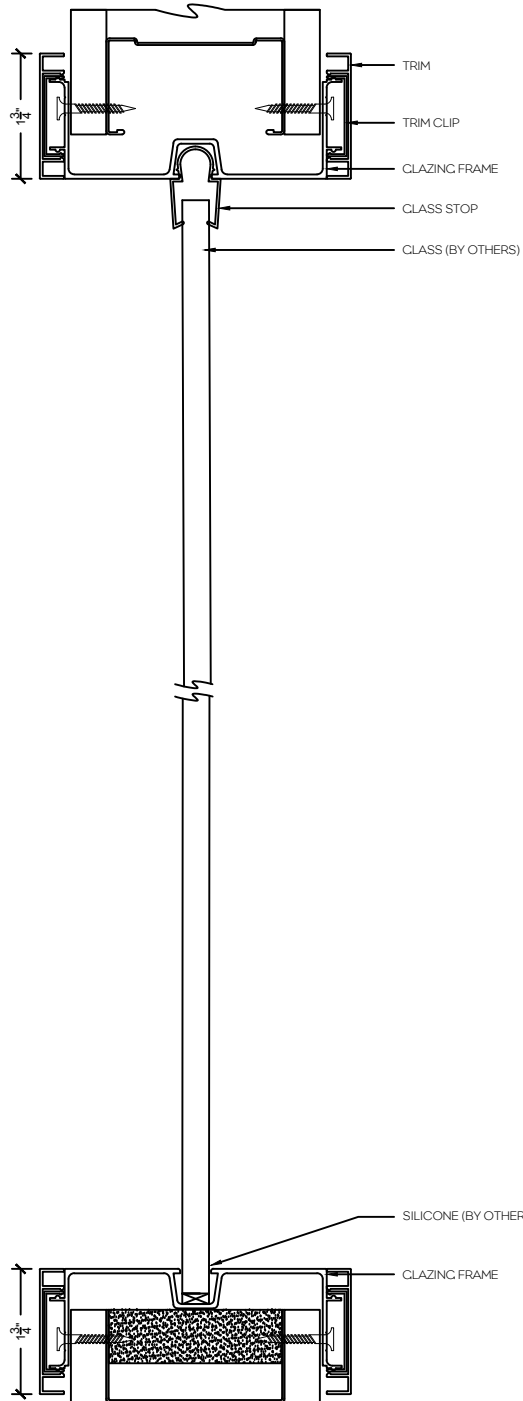

P5 - 5" Aluminum swing door

Single Door Frame with Sidelight and Vertical Mullion - Horizontal

P2 - 2" Aluminum swing door

P5 - 5" Aluminum swing door

Single Door Frame with Sidelight both sides - Horizontal

P2 - 2" Aluminum swing door

P5 - 5" Aluminum swing door

Single Door Frame with Sidelight and 90° Glazed return

P2 - 2" Aluminum swing door

P5 - 5" Aluminum swing door

Single Door Frame with Sidelights both sides and 90° Clazed return

Stand alone Screen

Stand alone Endcap Screen

Stand alone Screen with Vertical Mullion

Screen with 90° Glazed return

Screen with 3-Way Glass Connection

P2 - 2" Aluminum swing door

P5 - 5" Aluminum swing door

Door Frame - Vertical

Sidelight/Screen with 4" Aluminum Base

Sidelight/Screen Without Base

Sidelight/Screen with Base at Floor

Sidelight/Screen at Half Height Wall