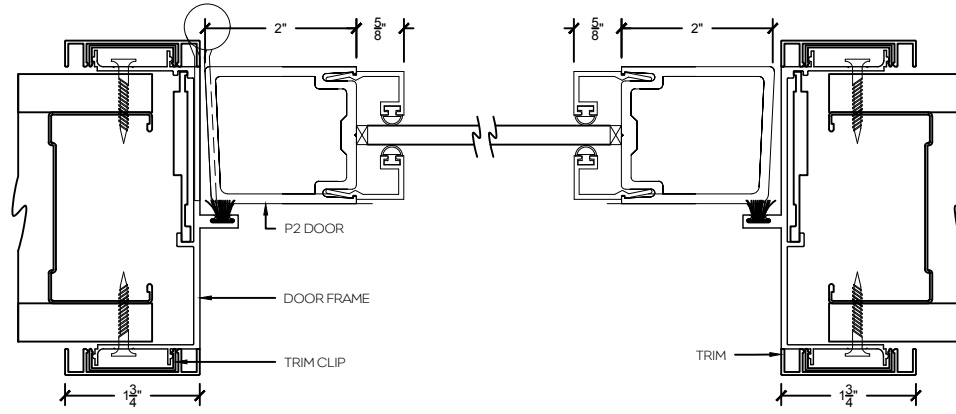

P2 - 2" Aluminum swing door

P5 - 5" Aluminum swing door

P2 - 2" Aluminum swing door

P5 - 5" Aluminum swing door

Double Door Frame - Horizontal

P2 - 2" Aluminum swing door

P5 - 5" Aluminum swing door

P2 - 2" Aluminum swing door

P5 - 5" Aluminum swing door

Single Door Frame with Sidelight and Vertical Mullion - Horizontal

P2 - 2" Aluminum swing door

P5 - 5" Aluminum swing door

Single Door Frame with Sidelight both sides - Horizontal

Stand alone Screen

Stand alone Endcap Screen

Stand alone Screen with Vertical Mullion

Screen with 90° Glazed return

Screen with 3-Way Glass Connection

P2 - 2" Aluminum swing door

P5 - 5" Aluminum swing door

Door Frame - Vertical

Sidelight/Screen with 4" Aluminum Base

Sidelight/Screen Without Base

Sidelight/Screen with Base at Floor

Sidelight/Screen at Half Height Wall