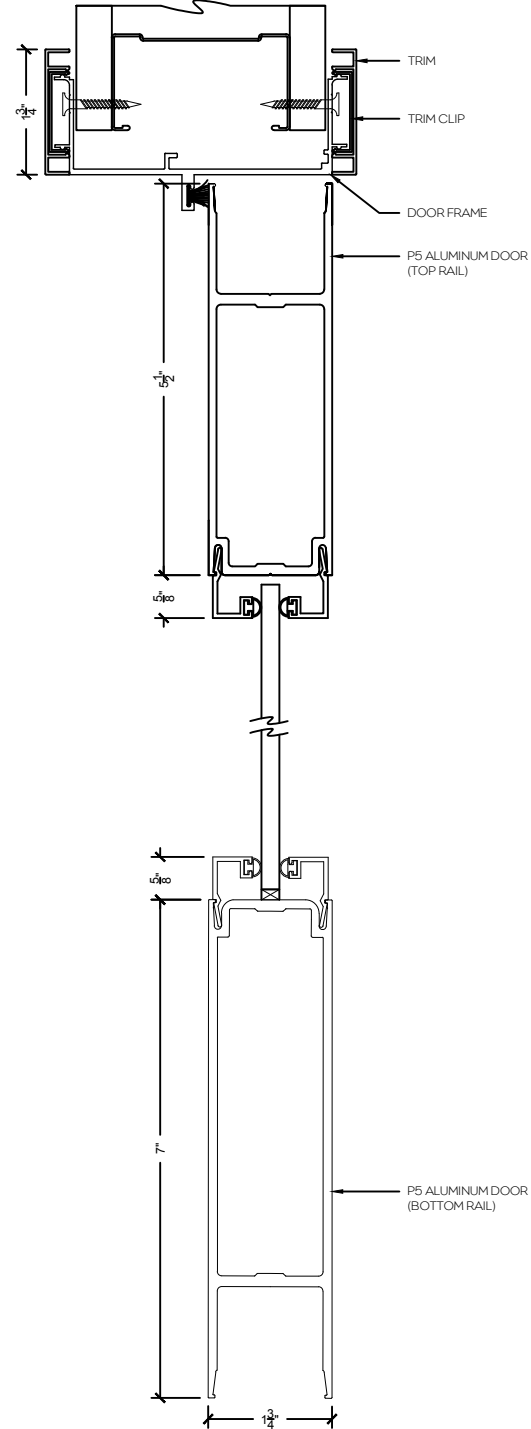

P5 - 5" Aluminum swing door

Single Door Frame with Sidelight and Vertical Mullion - Horizontal

P2 - 2" Aluminum swing door

P5 - 5" Aluminum swing door

Single Door Frame with Sidelight both sides - Horizontal

P2 - 2" Aluminum swing door

P5 - 5" Aluminum swing door

Single Door Frame with Sidelight and 90° Glazed return

P2 - 2" Aluminum swing door

P5 - 5" Aluminum swing door

Single Door Frame with Sidelights both sides and 90° Clazed return

Stand alone Screen

Stand alone Endcap Screen

Stand alone Screen with Vertical Mullion

Screen with 90° Glazed return

Screen with 3-Way Glass Connection

P2 - 2" Aluminum swing door

P5 - 5" Aluminum swing door

Door Frame - Vertical

Sidelight/Screen with 4" Aluminum Base

Sidelight/Screen Without Base

Sidelight/Screen with Base at Floor

Sidelight/Screen at Half Height Wall