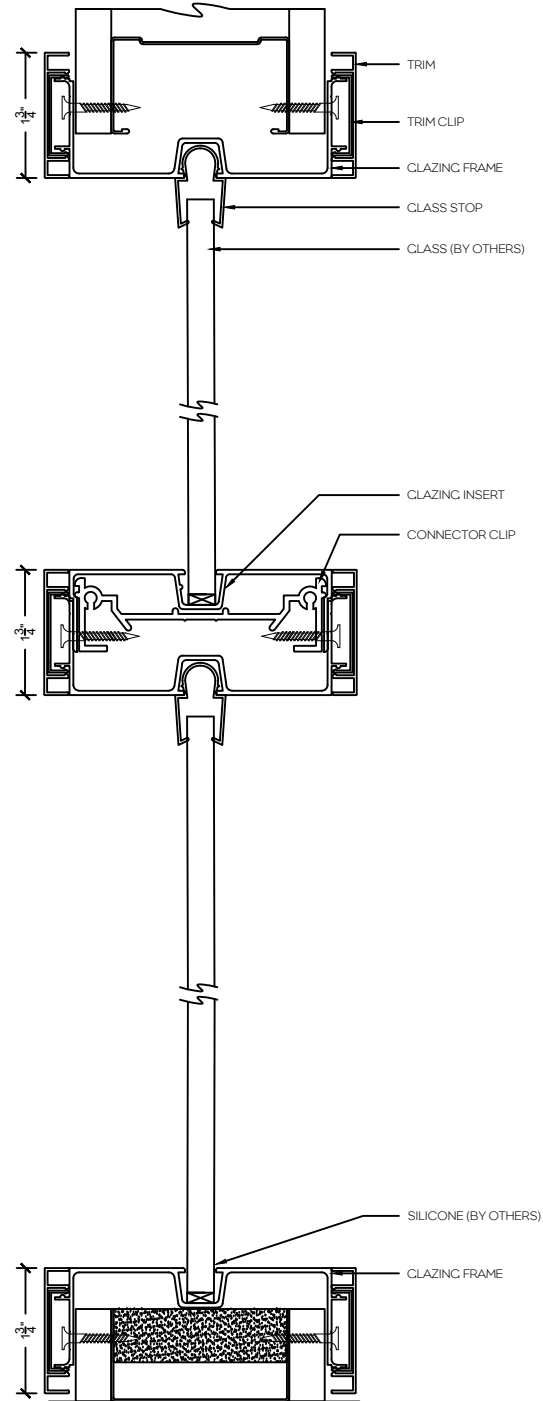

P5 - 5" Aluminum swing door

Single Door Frame with Sidelight and Vertical Mullion - Horizontal

P2 - 2" Aluminum swing door

P5 - 5" Aluminum swing door

Single Door Frame with Sidelight both sides - Horizontal

P2 - 2" Aluminum swing door

P5 - 5" Aluminum swing door

Single Door Frame with Sidelight and 90° Glazed return

P2 - 2" Aluminum swing door

P5 - 5" Aluminum swing door

Single Door Frame with Sidelights both sides and 90° Clazed return

Stand alone Screen

Stand alone Endcap Screen

Stand alone Screen with Vertical Mullion

Screen with 90° Glazed return

Screen with 3-Way Glass Connection

P2 - 2" Aluminum swing door

P5 - 5" Aluminum swing door

Door Frame - Vertical

Sidelight/Screen with 4" Aluminum Base

Sidelight/Screen Without Base

Sidelight/Screen with Base at Floor

Sidelight/Screen at Half Height Wall