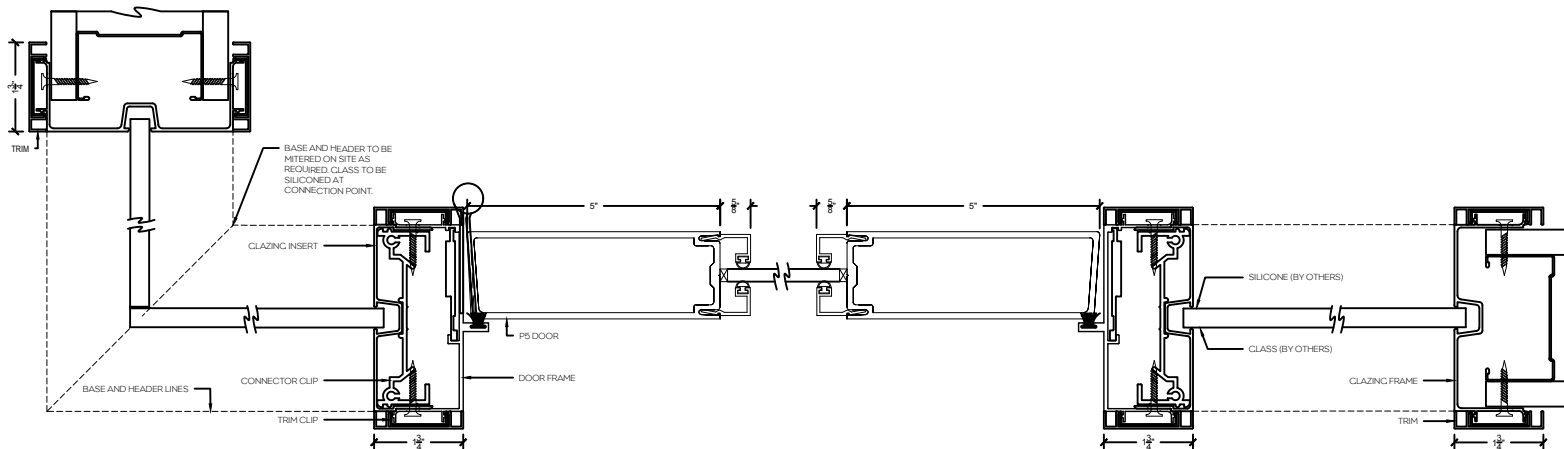

P5 - 5" Aluminum swing door

Single Door Frame with Sidelight and Vertical Mullion - Horizontal

P2 - 2" Aluminum swing door

P5 - 5" Aluminum swing door

Single Door Frame with Sidelight both sides - Horizontal

P2 - 2" Aluminum swing door

P5 - 5" Aluminum swing door

Single Door Frame with Sidelight and 90° Glazed return

P2 - 2" Aluminum swing door

P5 - 5" Aluminum swing door

Single Door Frame with Sidelights both sides and 90° Clazed return

Stand alone Screen

Stand alone Endcap Screen

Stand alone Screen with Vertical Mullion

Screen with 90° Glazed return

Screen with 3-Way Glass Connection

P2 - 2" Aluminum swing door

P5 - 5" Aluminum swing door