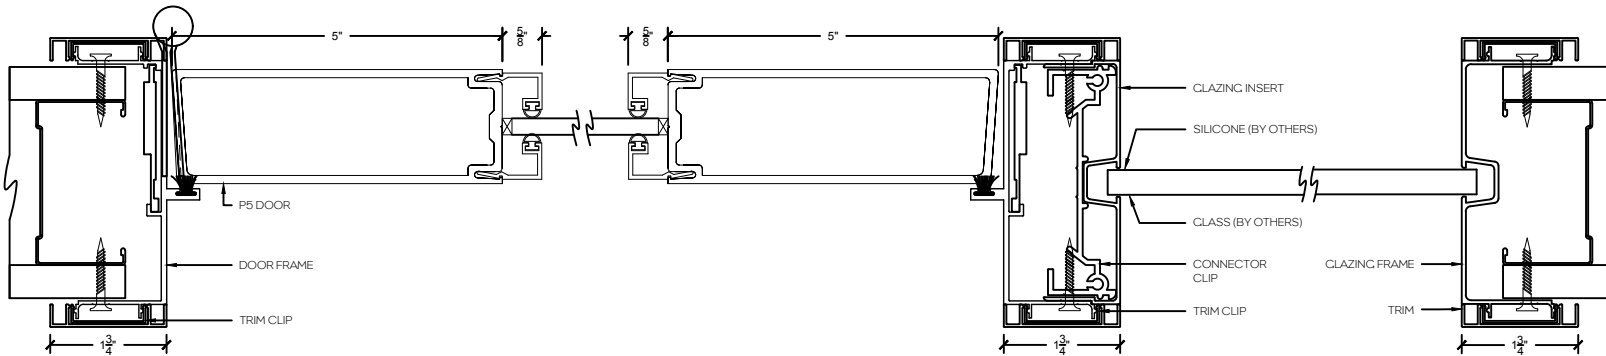

P2 - 2" Aluminum swing door

P5 - 5" Aluminum swing door

P2 - 2" Aluminum swing door

P5 - 5" Aluminum swing door

Double Door Frame - Horizontal

P2 - 2" Aluminum swing door

P5 - 5" Aluminum swing door

P2 - 2" Aluminum swing door

P5 - 5" Aluminum swing door

Single Door Frame with Sidelight and Vertical Mullion - Horizontal

P2 - 2" Aluminum swing door

P5 - 5" Aluminum swing door

Single Door Frame with Sidelight both sides - Horizontal

P2 - 2" Aluminum swing door

P5 - 5" Aluminum swing door

Single Door Frame with Sidelight and 90° Glazed return

P2 - 2" Aluminum swing door

P5 - 5" Aluminum swing door

Single Door Frame with Sidelights both sides and 90° Clazed return

Stand alone Screen

Stand alone Endcap Screen

Stand alone Screen with Vertical Mullion

Screen with 90° Glazed return

Screen with 3-Way Glass Connection

P2 - 2" Aluminum swing door

P5 - 5" Aluminum swing door