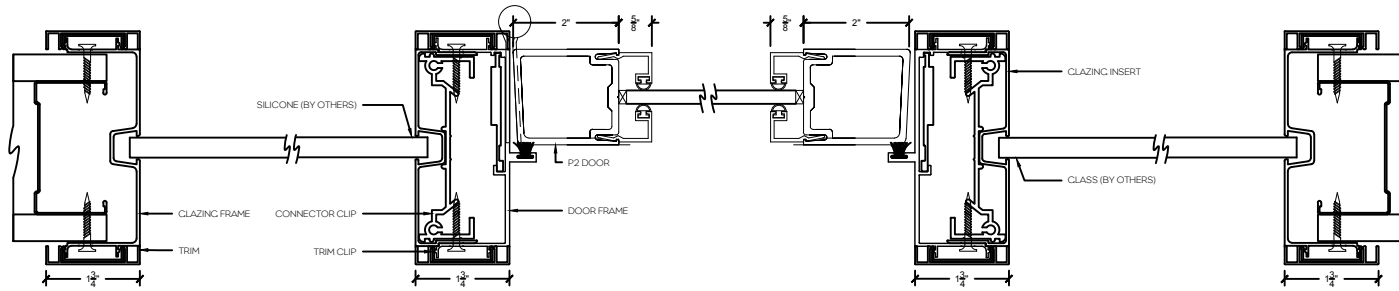

P2 - 2" Aluminum swing door

P5 - 5" Aluminum swing door

P2 - 2" Aluminum swing door

P5 - 5" Aluminum swing door

Double Door Frame - Horizontal

P2 - 2" Aluminum swing door

P5 - 5" Aluminum swing door

P2 - 2" Aluminum swing door

P5 - 5" Aluminum swing door

Single Door Frame with Sidelight and Vertical Mullion - Horizontal

P2 - 2" Aluminum swing door

P5 - 5" Aluminum swing door

Single Door Frame with Sidelight both sides - Horizontal

P2 - 2" Aluminum swing door

P5 - 5" Aluminum swing door

Single Door Frame with Sidelight and 90° Glazed return

P2 - 2" Aluminum swing door

P5 - 5" Aluminum swing door

Single Door Frame with Sidelights both sides and 90° Clazed return

Stand alone Screen

Stand alone Endcap Screen

Stand alone Screen with Vertical Mullion

Screen with 90° Glazed return

Screen with 3-Way Glass Connection

P2 - 2" Aluminum swing door

P5 - 5" Aluminum swing door