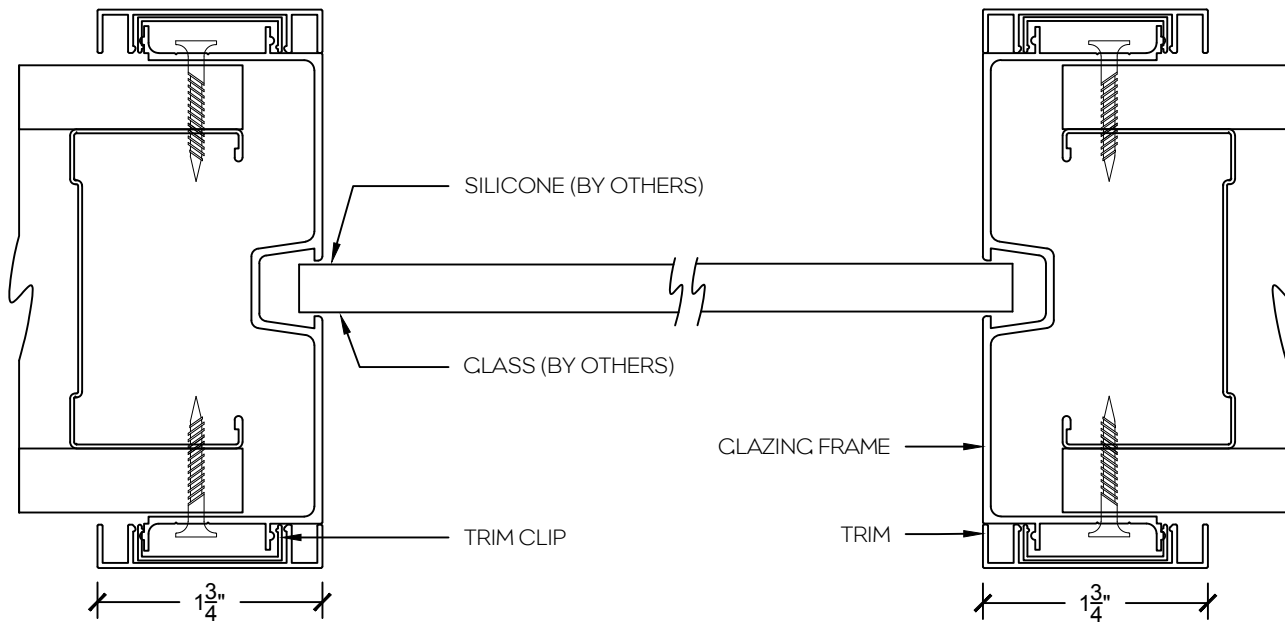

P5 - 5" Aluminum swing door

Single Door Frame with Sidelight and Vertical Mullion - Horizontal

P2 - 2" Aluminum swing door

P5 - 5" Aluminum swing door

Single Door Frame with Sidelight both sides - Horizontal

P2 - 2" Aluminum swing door

P5 - 5" Aluminum swing door

Single Door Frame with Sidelight and 90° Glazed return

P2 - 2" Aluminum swing door

P5 - 5" Aluminum swing door

Single Door Frame with Sidelights both sides and 90° Clazed return

Stand alone Screen

Stand alone Endcap Screen

Stand alone Screen with Vertical Mullion

Screen with 90° Glazed return

Screen with 3-Way Glass Connection

P2 - 2" Aluminum swing door

P5 - 5" Aluminum swing door