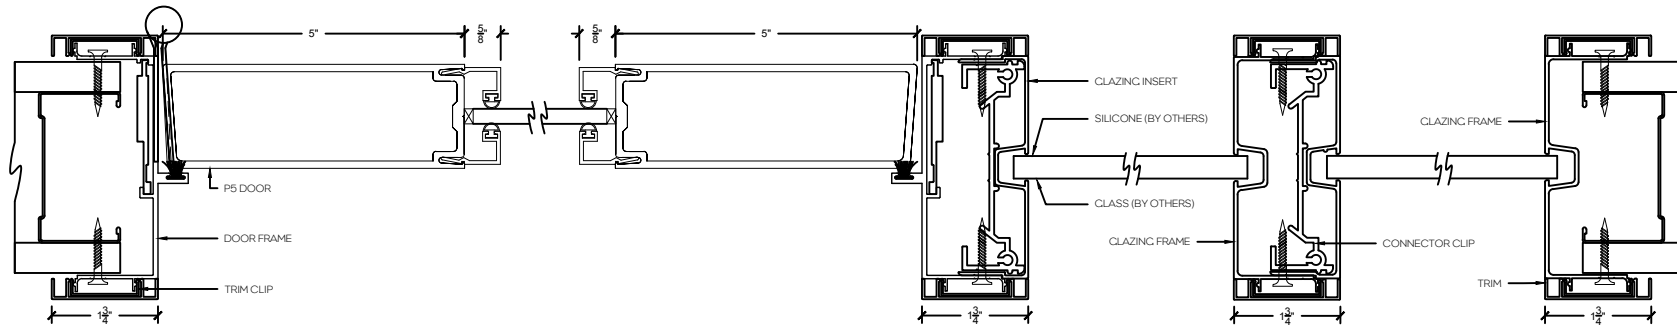

P2 - 2" Aluminum swing door

P5 - 5" Aluminum swing door

P2 - 2" Aluminum swing door

P5 - 5" Aluminum swing door

Double Door Frame - Horizontal

P2 - 2" Aluminum swing door

P5 - 5" Aluminum swing door

P2 - 2" Aluminum swing door

P5 - 5" Aluminum swing door

Single Door Frame with Sidelight and Vertical Mullion - Horizontal

P2 - 2" Aluminum swing door

P5 - 5" Aluminum swing door

Single Door Frame with Sidelight both sides - Horizontal

P2 - 2" Aluminum swing door

P5 - 5" Aluminum swing door

Single Door Frame with Sidelight and 90° Glazed return

P2 - 2" Aluminum swing door

P5 - 5" Aluminum swing door

Single Door Frame with Sidelights both sides and 90° Clazed return

Stand alone Screen

Stand alone Endcap Screen

Stand alone Screen with Vertical Mullion

Screen with 90° Glazed return

Screen with 3-Way Glass Connection

P2 - 2" Aluminum swing door

P5 - 5" Aluminum swing door