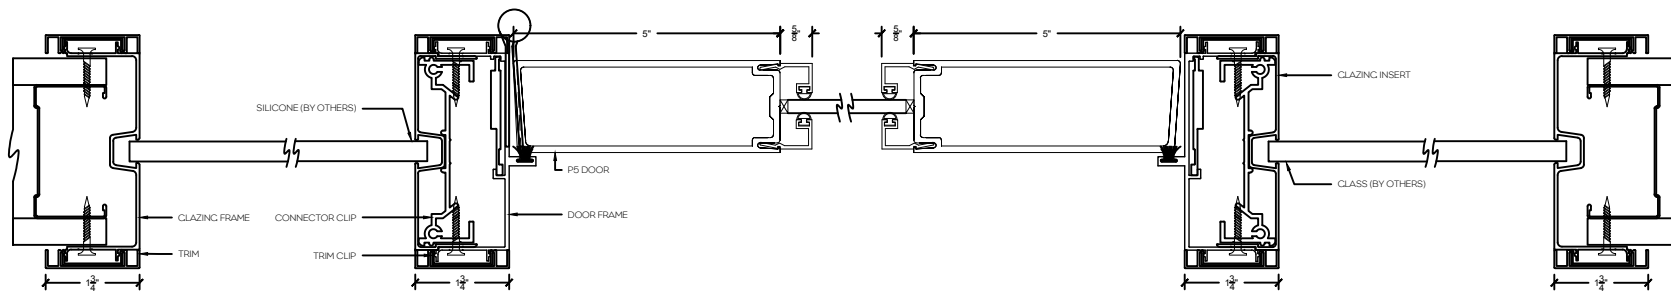

P5 - 5" Aluminum swing door

Single Door Frame with Sidelight and Vertical Mullion - Horizontal

P2 - 2" Aluminum swing door

P5 - 5" Aluminum swing door

Single Door Frame with Sidelight both sides - Horizontal

P2 - 2" Aluminum swing door

P5 - 5" Aluminum swing door

Single Door Frame with Sidelight and 90° Glazed return

P2 - 2" Aluminum swing door

P5 - 5" Aluminum swing door

Single Door Frame with Sidelights both sides and 90° Clazed return

Stand alone Screen

Stand alone Endcap Screen

Stand alone Screen with Vertical Mullion

Screen with 90° Glazed return

Screen with 3-Way Glass Connection

P2 - 2" Aluminum swing door

P5 - 5" Aluminum swing door