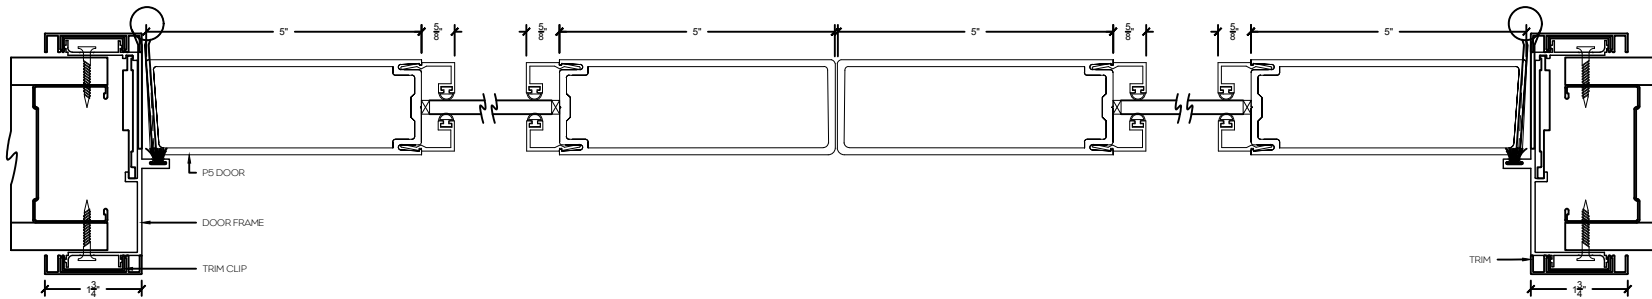

P2 - 2" Aluminum swing door

P5 - 5" Aluminum swing door

P2 - 2" Aluminum swing door

P5 - 5" Aluminum swing door

Double Door Frame - Horizontal

P2 - 2" Aluminum swing door

P5 - 5" Aluminum swing door

P2 - 2" Aluminum swing door

P5 - 5" Aluminum swing door

Single Door Frame with Sidelight and Vertical Mullion - Horizontal

P2 - 2" Aluminum swing door

P5 - 5" Aluminum swing door

Single Door Frame with Sidelight both sides - Horizontal

P2 - 2" Aluminum swing door

P5 - 5" Aluminum swing door

Single Door Frame with Sidelight and 90° Glazed return

P2 - 2" Aluminum swing door

P5 - 5" Aluminum swing door

Single Door Frame with Sidelights both sides and 90° Clazed return

Stand alone Screen

Stand alone Endcap Screen

Stand alone Screen with Vertical Mullion

Screen with 90° Glazed return

Screen with 3-Way Glass Connection

P2 - 2" Aluminum swing door

P5 - 5" Aluminum swing door