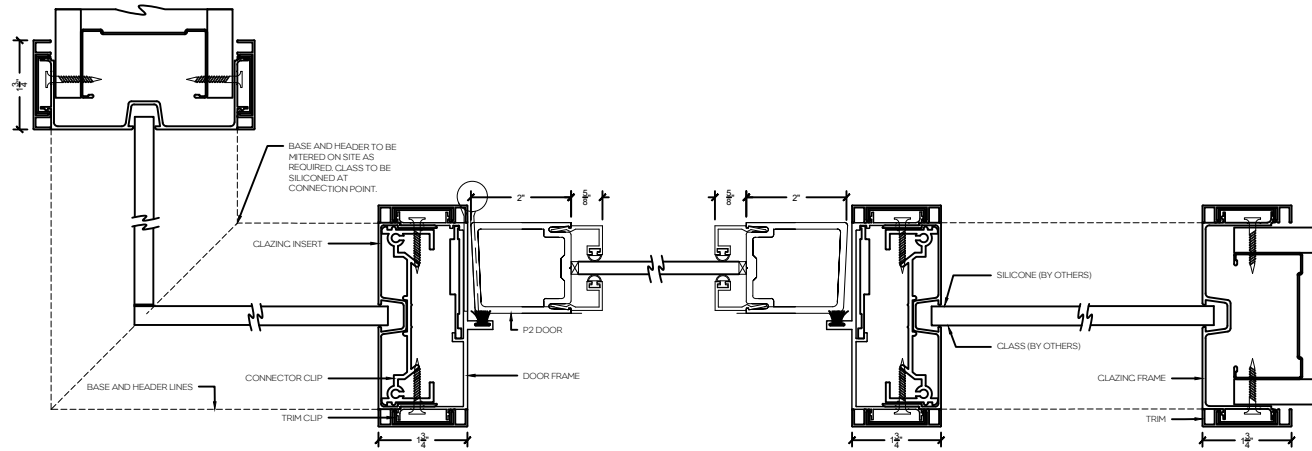

P5 - 5" Aluminum swing door

Single Door Frame with Sidelight and Vertical Mullion - Horizontal

P2 - 2" Aluminum swing door

P5 - 5" Aluminum swing door

Single Door Frame with Sidelight both sides - Horizontal

P2 - 2" Aluminum swing door

P5 - 5" Aluminum swing door

Single Door Frame with Sidelight and 90° Glazed return

P2 - 2" Aluminum swing door

P5 - 5" Aluminum swing door

Single Door Frame with Sidelights both sides and 90° Clazed return

Stand alone Screen

Stand alone Endcap Screen

Stand alone Screen with Vertical Mullion

Screen with 90° Glazed return

Screen with 3-Way Glass Connection

P2 - 2" Aluminum swing door

P5 - 5" Aluminum swing door