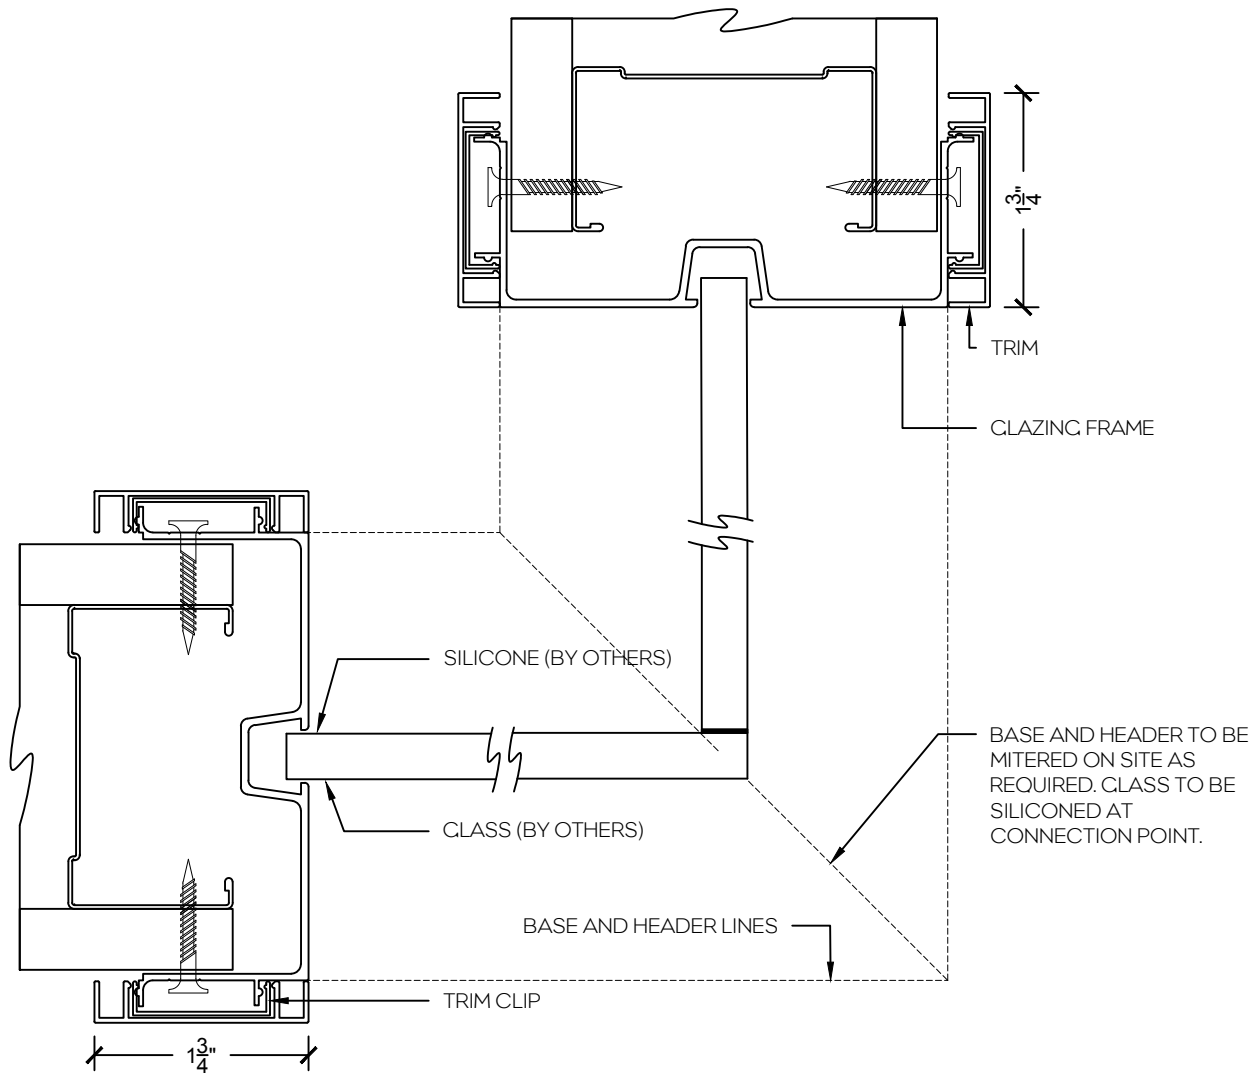

P5 - 5" Aluminum swing door

Single Door Frame with Sidelight and Vertical Mullion - Horizontal

P2 - 2" Aluminum swing door

P5 - 5" Aluminum swing door

Single Door Frame with Sidelight both sides - Horizontal

P2 - 2" Aluminum swing door

P5 - 5" Aluminum swing door

Single Door Frame with Sidelight and 90° Glazed return

P2 - 2" Aluminum swing door

P5 - 5" Aluminum swing door

Single Door Frame with Sidelights both sides and 90° Clazed return

Stand alone Screen

Stand alone Endcap Screen

Stand alone Screen with Vertical Mullion

Screen with 90° Glazed return

Screen with 3-Way Glass Connection

P2 - 2" Aluminum swing door

P5 - 5" Aluminum swing door

Door Frame - Vertical

Sidelight/Screen with 4" Aluminum Base

Sidelight/Screen Without Base

Sidelight/Screen with Base at Floor

Sidelight/Screen at Half Height Wall