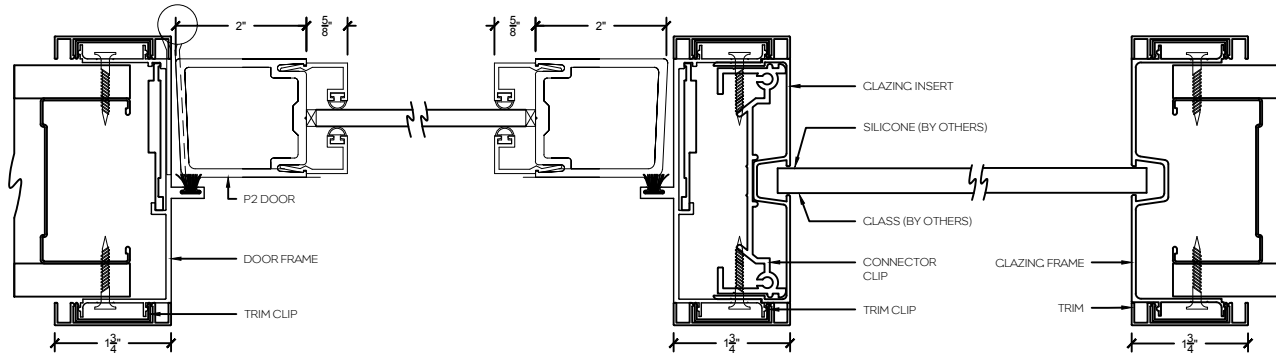

P2 - 2" Aluminum swing door

P5 - 5" Aluminum swing door

P2 - 2" Aluminum swing door

P5 - 5" Aluminum swing door

Double Door Frame - Horizontal

P2 - 2" Aluminum swing door

P5 - 5" Aluminum swing door

P2 - 2" Aluminum swing door

P5 - 5" Aluminum swing door

Single Door Frame with Sidelight and Vertical Mullion - Horizontal

P2 - 2" Aluminum swing door

P5 - 5" Aluminum swing door

Single Door Frame with Sidelight both sides - Horizontal

P2 - 2" Aluminum swing door

P5 - 5" Aluminum swing door

Single Door Frame with Sidelight and 90° Glazed return

P2 - 2" Aluminum swing door

P5 - 5" Aluminum swing door

Single Door Frame with Sidelights both sides and 90° Clazed return

Stand alone Screen

Stand alone Endcap Screen

Stand alone Screen with Vertical Mullion

Screen with 90° Glazed return

Screen with 3-Way Glass Connection

P2 - 2" Aluminum swing door

P5 - 5" Aluminum swing door