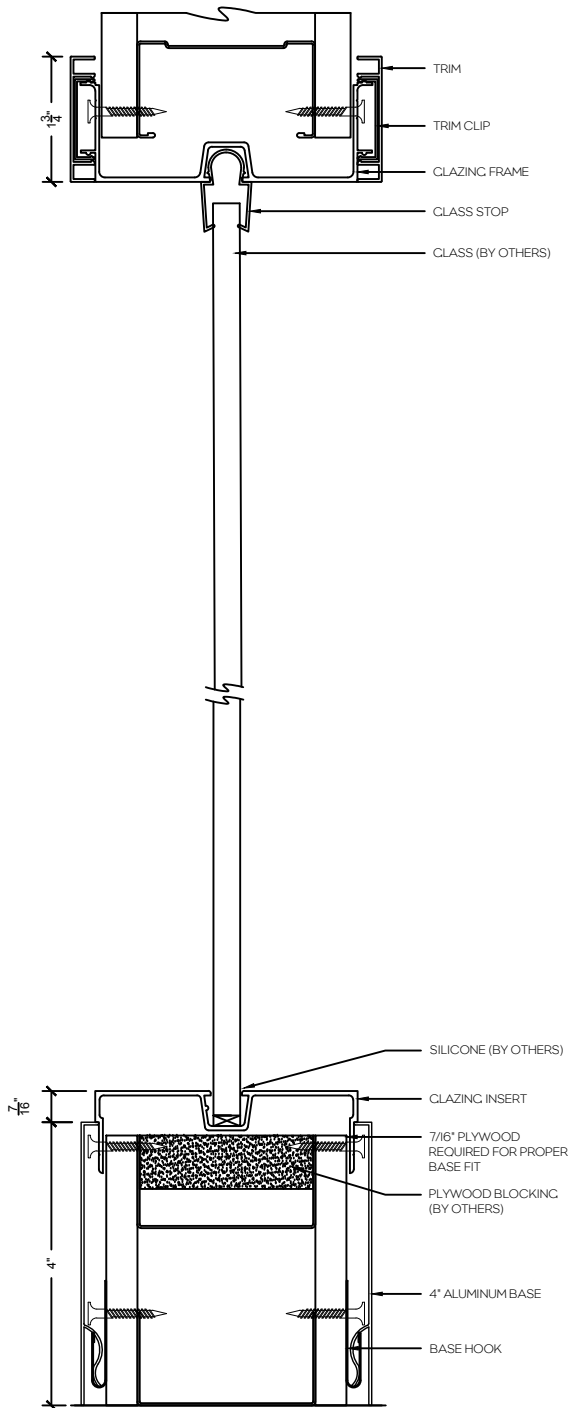

P5 - 5" Aluminum swing door

Single Door Frame with Sidelight and Vertical Mullion - Horizontal

P2 - 2" Aluminum swing door

P5 - 5" Aluminum swing door

Single Door Frame with Sidelight both sides - Horizontal

P2 - 2" Aluminum swing door

P5 - 5" Aluminum swing door

Single Door Frame with Sidelight and 90° Glazed return

P2 - 2" Aluminum swing door

P5 - 5" Aluminum swing door

Single Door Frame with Sidelights both sides and 90° Clazed return

Stand alone Screen

Stand alone Endcap Screen

Stand alone Screen with Vertical Mullion

Screen with 90° Glazed return

Screen with 3-Way Glass Connection

P2 - 2" Aluminum swing door

P5 - 5" Aluminum swing door

Door Frame - Vertical

Sidelight/Screen with 4" Aluminum Base

Sidelight/Screen Without Base

Sidelight/Screen with Base at Floor

Sidelight/Screen at Half Height Wall