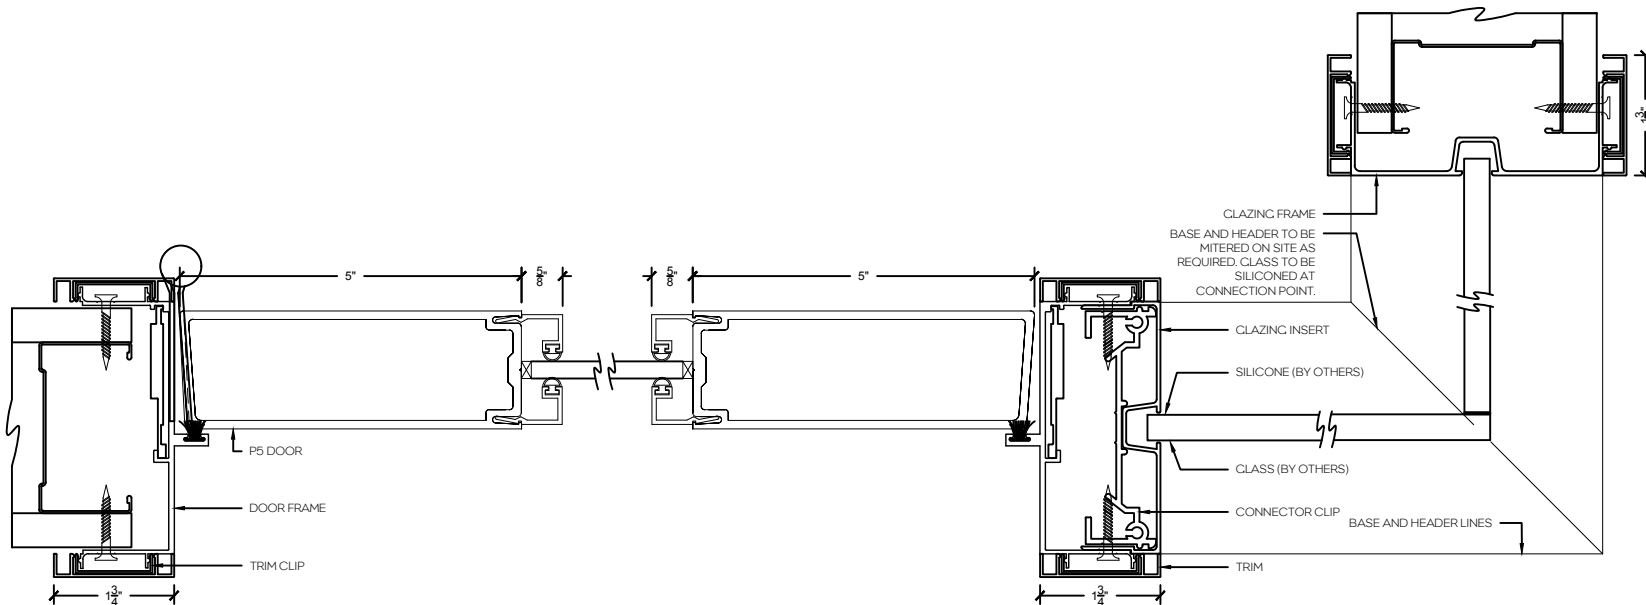

P5 - 5" Aluminum swing door

Single Door Frame with Sidelight and Vertical Mullion - Horizontal

P2 - 2" Aluminum swing door

P5 - 5" Aluminum swing door

Single Door Frame with Sidelight both sides - Horizontal

P2 - 2" Aluminum swing door

P5 - 5" Aluminum swing door

Single Door Frame with Sidelight and 90° Glazed return

P2 - 2" Aluminum swing door

P5 - 5" Aluminum swing door

Single Door Frame with Sidelights both sides and 90° Clazed return

Stand alone Screen

Stand alone Endcap Screen

Stand alone Screen with Vertical Mullion

Screen with 90° Glazed return

Screen with 3-Way Glass Connection

P2 - 2" Aluminum swing door

P5 - 5" Aluminum swing door

Door Frame - Vertical

Sidelight/Screen with 4" Aluminum Base

Sidelight/Screen Without Base

Sidelight/Screen with Base at Floor

Sidelight/Screen at Half Height Wall