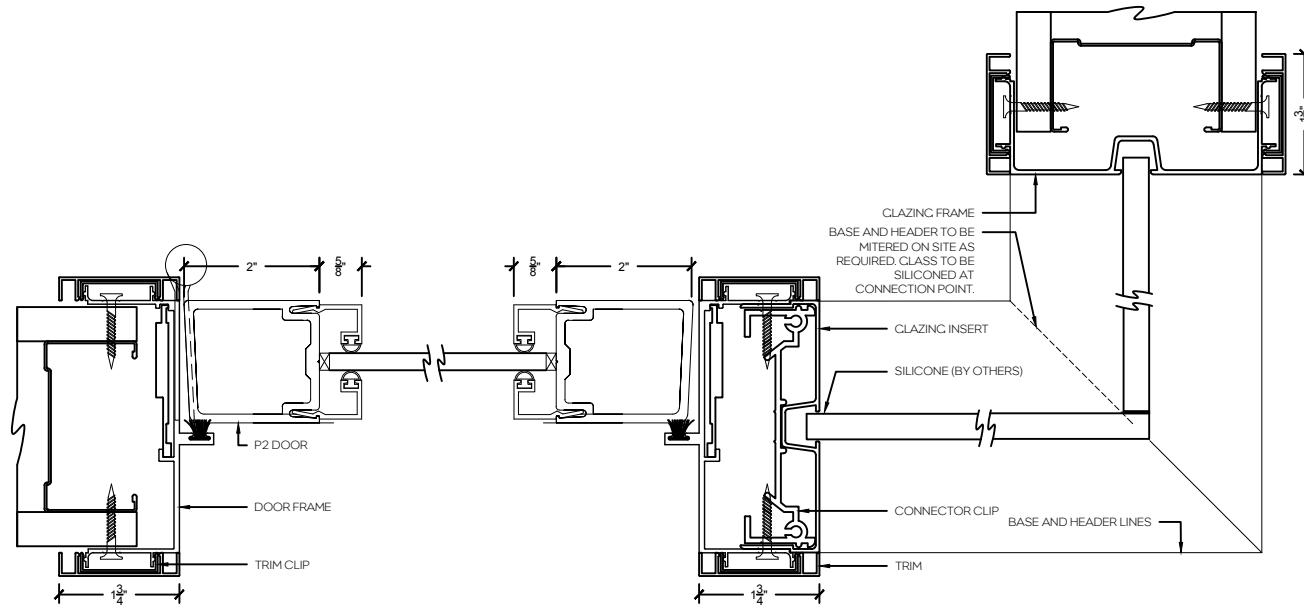

P5 - 5" Aluminum swing door

Single Door Frame with Sidelight and Vertical Mullion - Horizontal

P2 - 2" Aluminum swing door

P5 - 5" Aluminum swing door

Single Door Frame with Sidelight both sides - Horizontal

P2 - 2" Aluminum swing door

P5 - 5" Aluminum swing door

Single Door Frame with Sidelight and 90° Glazed return

P2 - 2" Aluminum swing door

P5 - 5" Aluminum swing door

Single Door Frame with Sidelights both sides and 90° Clazed return

Stand alone Screen

Stand alone Endcap Screen

Stand alone Screen with Vertical Mullion

Screen with 90° Glazed return

Screen with 3-Way Glass Connection

P2 - 2" Aluminum swing door

P5 - 5" Aluminum swing door

Door Frame - Vertical

Sidelight/Screen with 4" Aluminum Base

Sidelight/Screen Without Base

Sidelight/Screen with Base at Floor

Sidelight/Screen at Half Height Wall