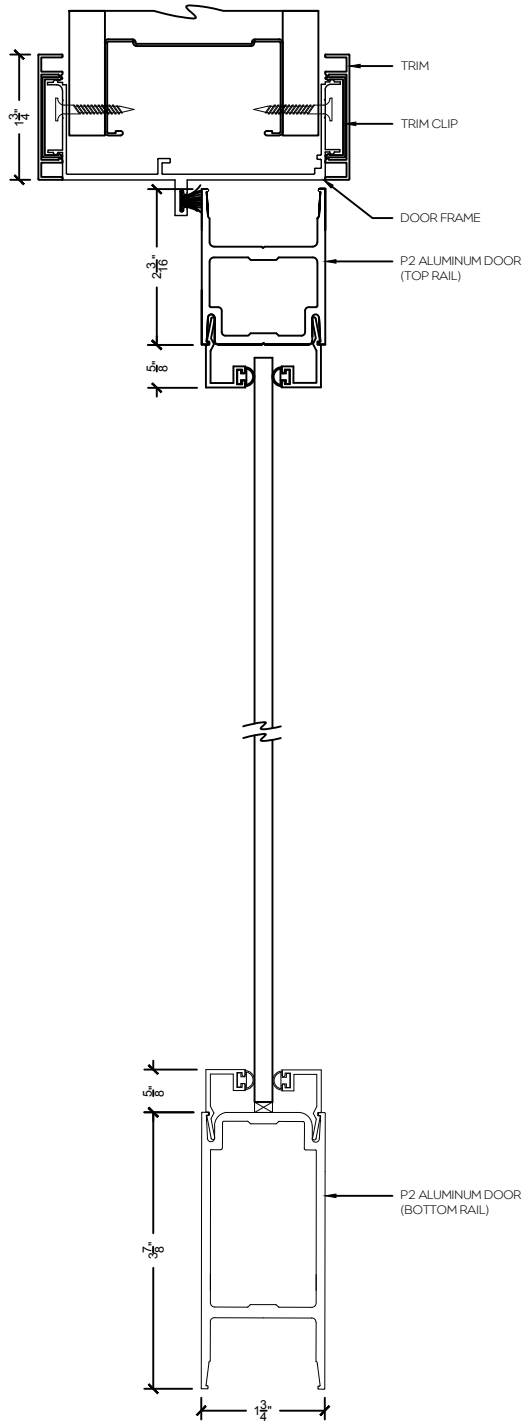

P5 - 5" Aluminum swing door

Single Door Frame with Sidelight and Vertical Mullion - Horizontal

P2 - 2" Aluminum swing door

P5 - 5" Aluminum swing door

Single Door Frame with Sidelight both sides - Horizontal

P2 - 2" Aluminum swing door

P5 - 5" Aluminum swing door

Single Door Frame with Sidelight and 90° Glazed return

P2 - 2" Aluminum swing door

P5 - 5" Aluminum swing door

Single Door Frame with Sidelights both sides and 90° Clazed return

Stand alone Screen

Stand alone Endcap Screen

Stand alone Screen with Vertical Mullion

Screen with 90° Glazed return

Screen with 3-Way Glass Connection

P2 - 2" Aluminum swing door

P5 - 5" Aluminum swing door

Door Frame - Vertical

Sidelight/Screen with 4" Aluminum Base

Sidelight/Screen Without Base

Sidelight/Screen with Base at Floor

Sidelight/Screen at Half Height Wall