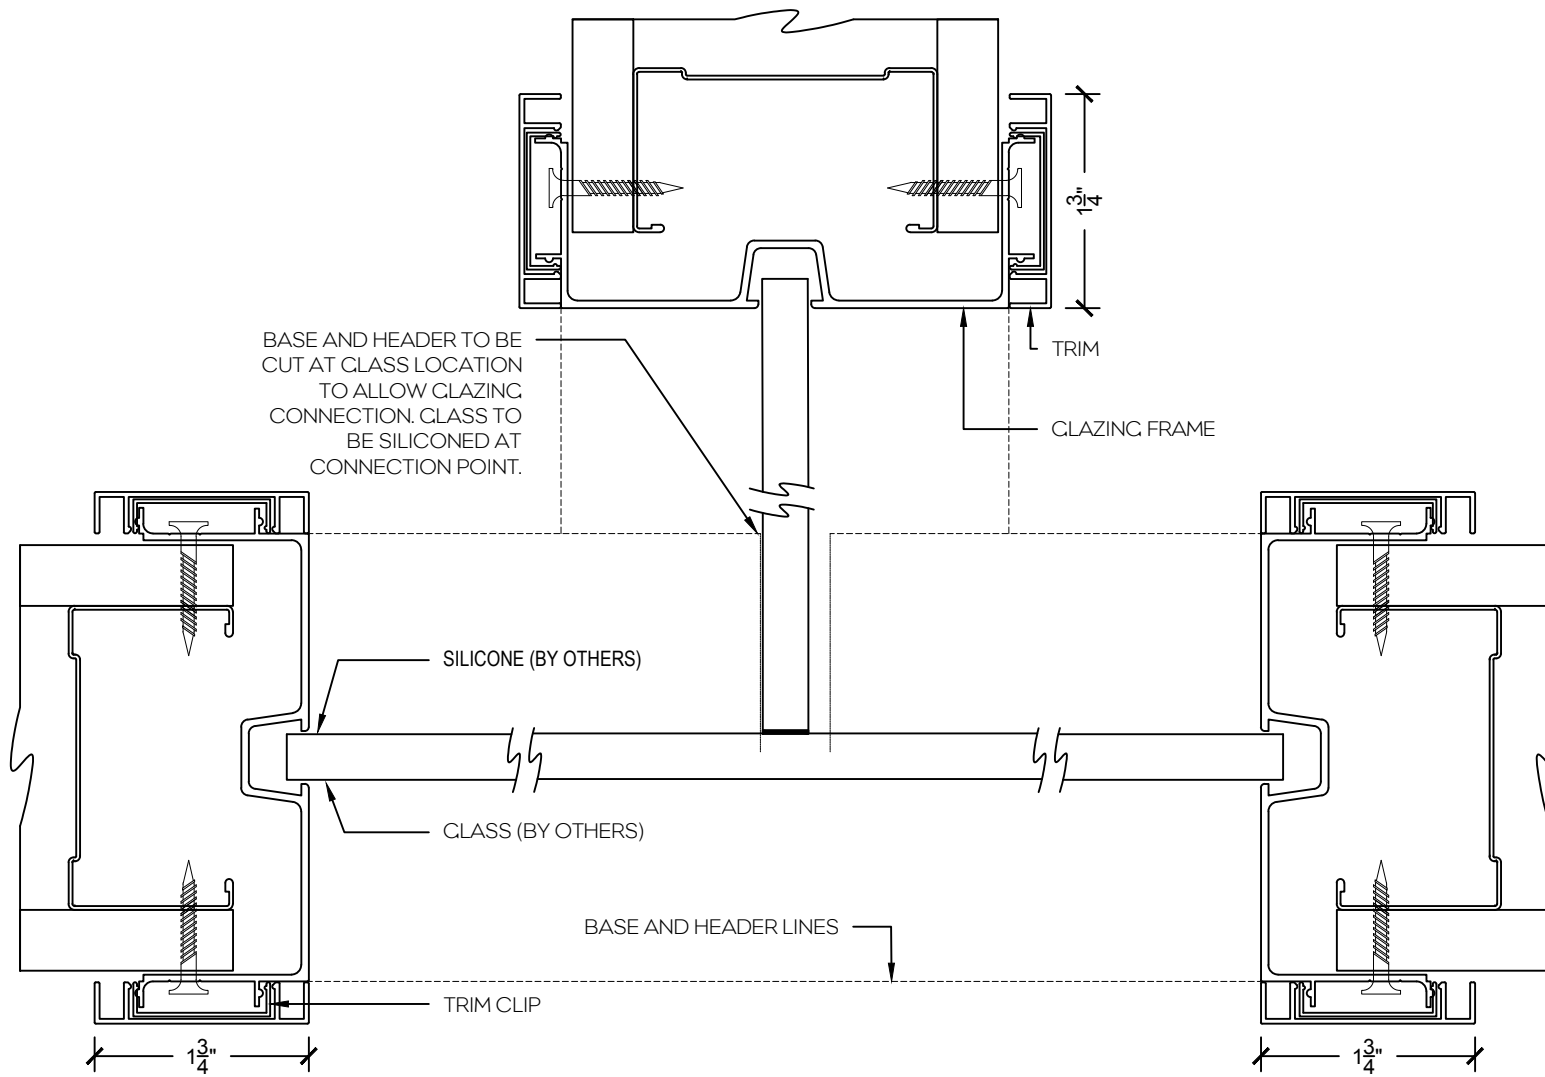

P5 - 5" Aluminum swing door

Single Door Frame with Sidelight and Vertical Mullion - Horizontal

P2 - 2" Aluminum swing door

P5 - 5" Aluminum swing door

Single Door Frame with Sidelight both sides - Horizontal

P2 - 2" Aluminum swing door

P5 - 5" Aluminum swing door

Single Door Frame with Sidelight and 90° Glazed return

P2 - 2" Aluminum swing door

P5 - 5" Aluminum swing door

Single Door Frame with Sidelights both sides and 90° Clazed return

Stand alone Screen

Stand alone Endcap Screen

Stand alone Screen with Vertical Mullion

Screen with 90° Glazed return

Screen with 3-Way Glass Connection

P2 - 2" Aluminum swing door

P5 - 5" Aluminum swing door

Door Frame - Vertical

Sidelight/Screen with 4" Aluminum Base

Sidelight/Screen Without Base

Sidelight/Screen with Base at Floor

Sidelight/Screen at Half Height Wall