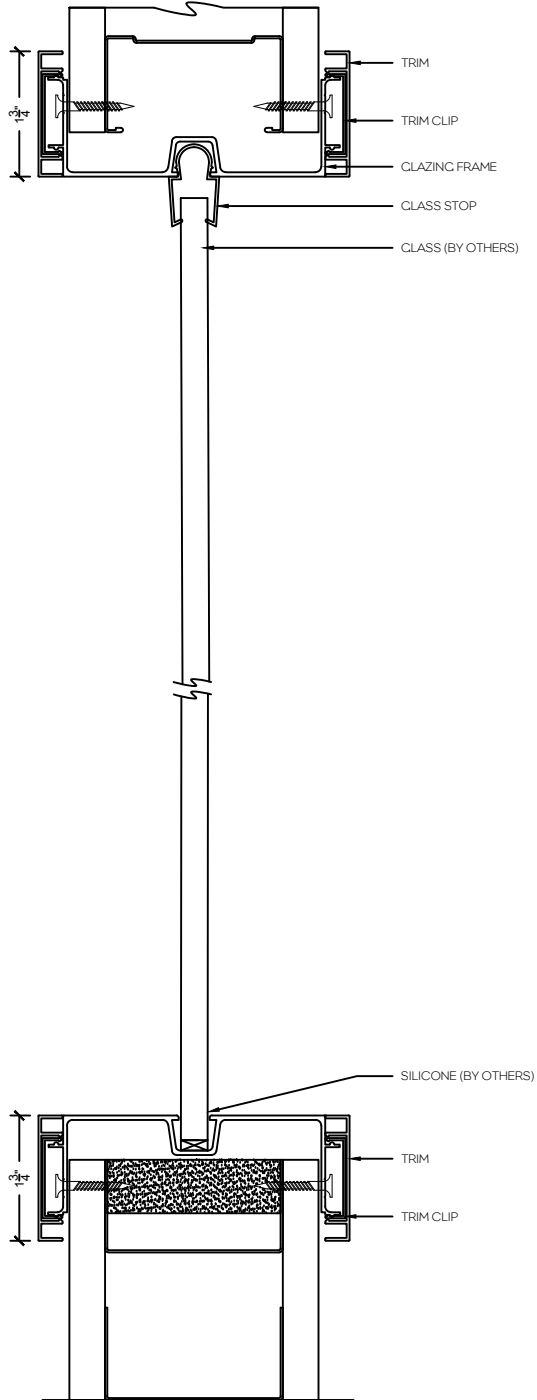

P5 - 5" Aluminum swing door

Single Door Frame with Sidelight and Vertical Mullion - Horizontal

P2 - 2" Aluminum swing door

P5 - 5" Aluminum swing door

Single Door Frame with Sidelight both sides - Horizontal

P2 - 2" Aluminum swing door

P5 - 5" Aluminum swing door

Single Door Frame with Sidelight and 90° Glazed return

P2 - 2" Aluminum swing door

P5 - 5" Aluminum swing door

Single Door Frame with Sidelights both sides and 90° Clazed return

Stand alone Screen

Stand alone Endcap Screen

Stand alone Screen with Vertical Mullion

Screen with 90° Glazed return

Screen with 3-Way Glass Connection

P2 - 2" Aluminum swing door

P5 - 5" Aluminum swing door

Door Frame - Vertical

Sidelight/Screen with 4" Aluminum Base

Sidelight/Screen Without Base

Sidelight/Screen with Base at Floor

Sidelight/Screen at Half Height Wall