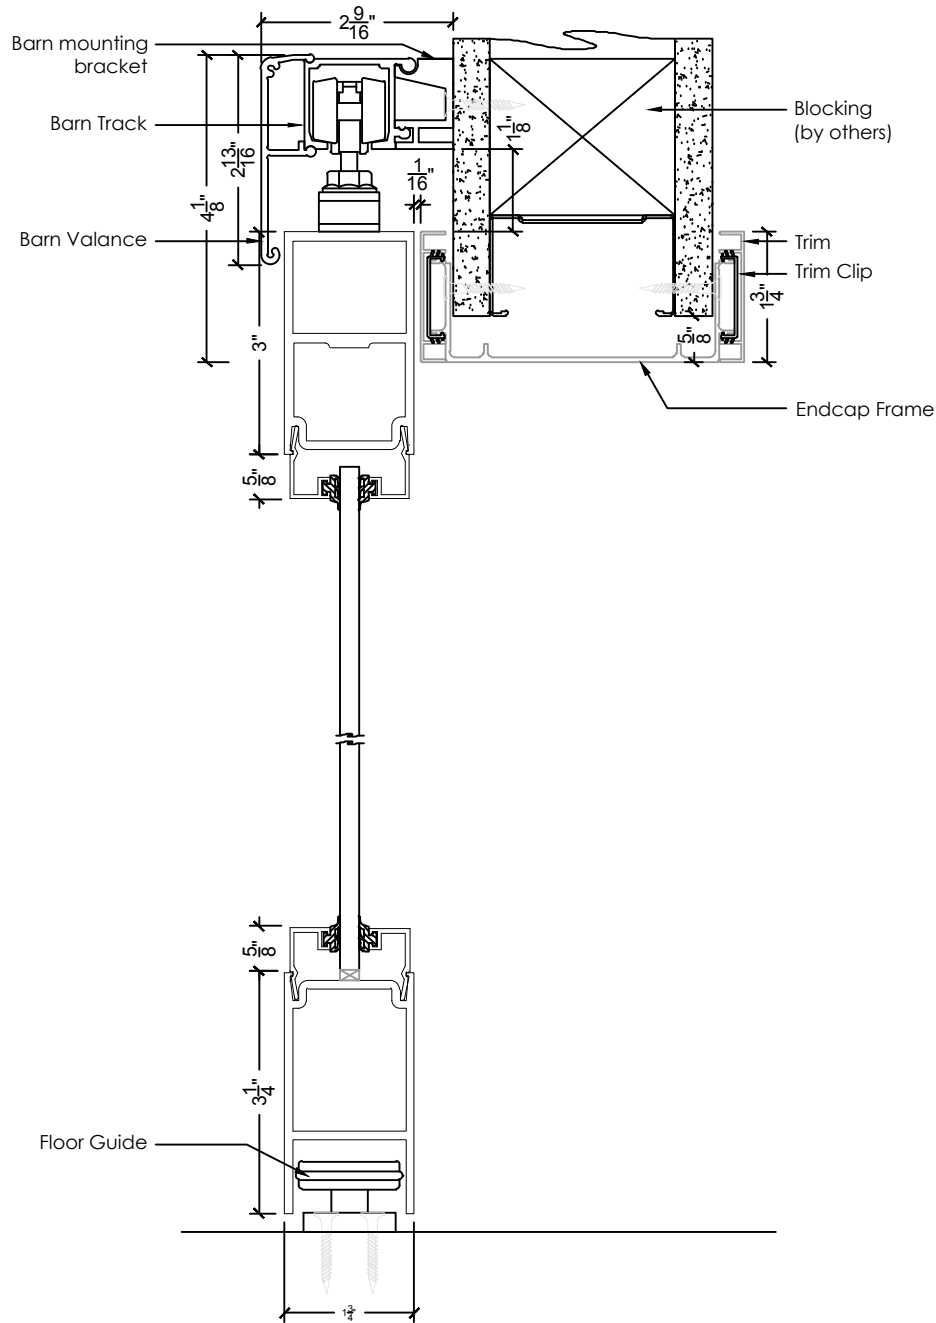

SRT Barn Solutions

Detail Selection

Click on descriptions below to access pdf detail

Door Types

1. SRT Barn Door

Section Details - Horizontal

2. Single Barn Door Frame
3. Double Barn Door Frame
4. Single Barn Door Frame with sidelight
5. Single Barn Door Frame with sidelight and vertical mullion
6. Single Barn Door Frame with sidelight both sides

Section Details - Vertical

7. Door Frame
8. Sidelight

SRT Barn Solutions

SRT Barn Door

Standard

Horizontal Mullions

SRT Barn Solutions

Single Barn Door Frame - Horizontal

SRT Barn Solutions

Double Barn Door Frame - Horizontal

SRT Barn Solutions

Single Barn Door Frame with sidelight - Horizontal

SRT Barn Solutions

Single Barn Door Frame with sidelight and vertical mullion - Horizontal

SRT Barn Solutions

Single Barn Door Frame with sidelight both sides - Horizontal

SRT Barn Solutions

Door Frame - Vertical

SRT Barn Solutions

Sidelight - Vertical