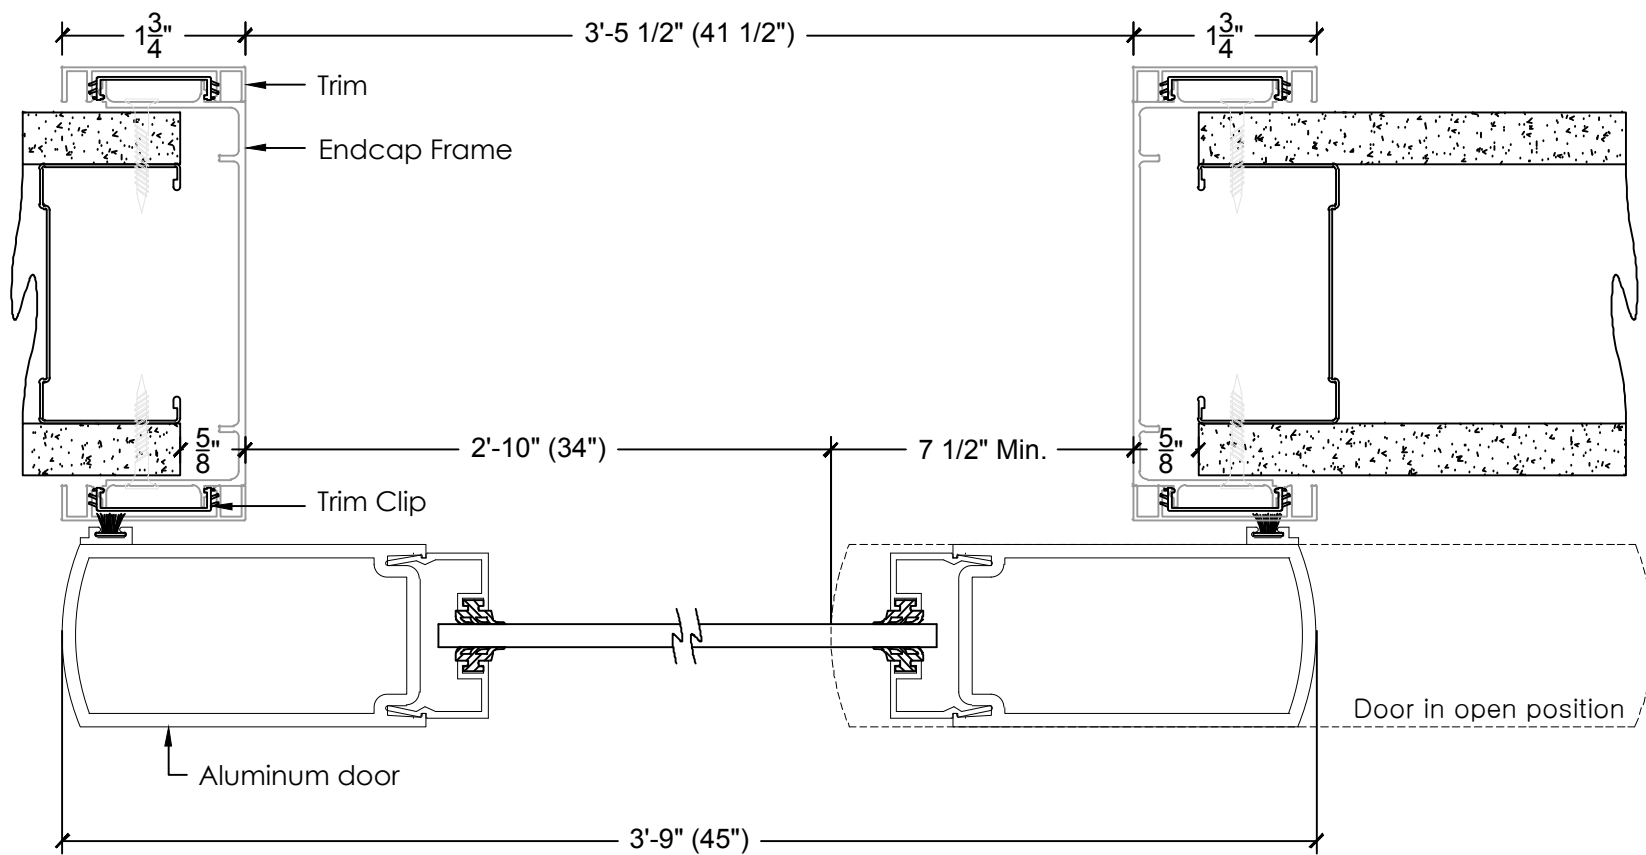

SRT Barn Solutions

Detail Selection

Click on descriptions below to access pdf detail

Door Types

1. SRT Barn Door

Section Details - Horizontal

2. Single Barn Door Frame
3. Double Barn Door Frame
4. Single Barn Door Frame with sidelight
5. Single Barn Door Frame with sidelight and vertical mullion
6. Single Barn Door Frame with sidelight both sides

Section Details - Vertical

7. Door Frame
8. Sidelight

SRT Barn Solutions

SRT Barn Door

Standard

Horizontal Mullions

SRT Barn Solutions

Single Barn Door Frame - Horizontal

SRT Barn Solutions

Double Barn Door Frame - Horizontal

SRT Barn Solutions

Single Barn Door Frame with sidelight - Horizontal

SRT Barn Solutions

Single Barn Door Frame with sidelight and vertical mullion - Horizontal