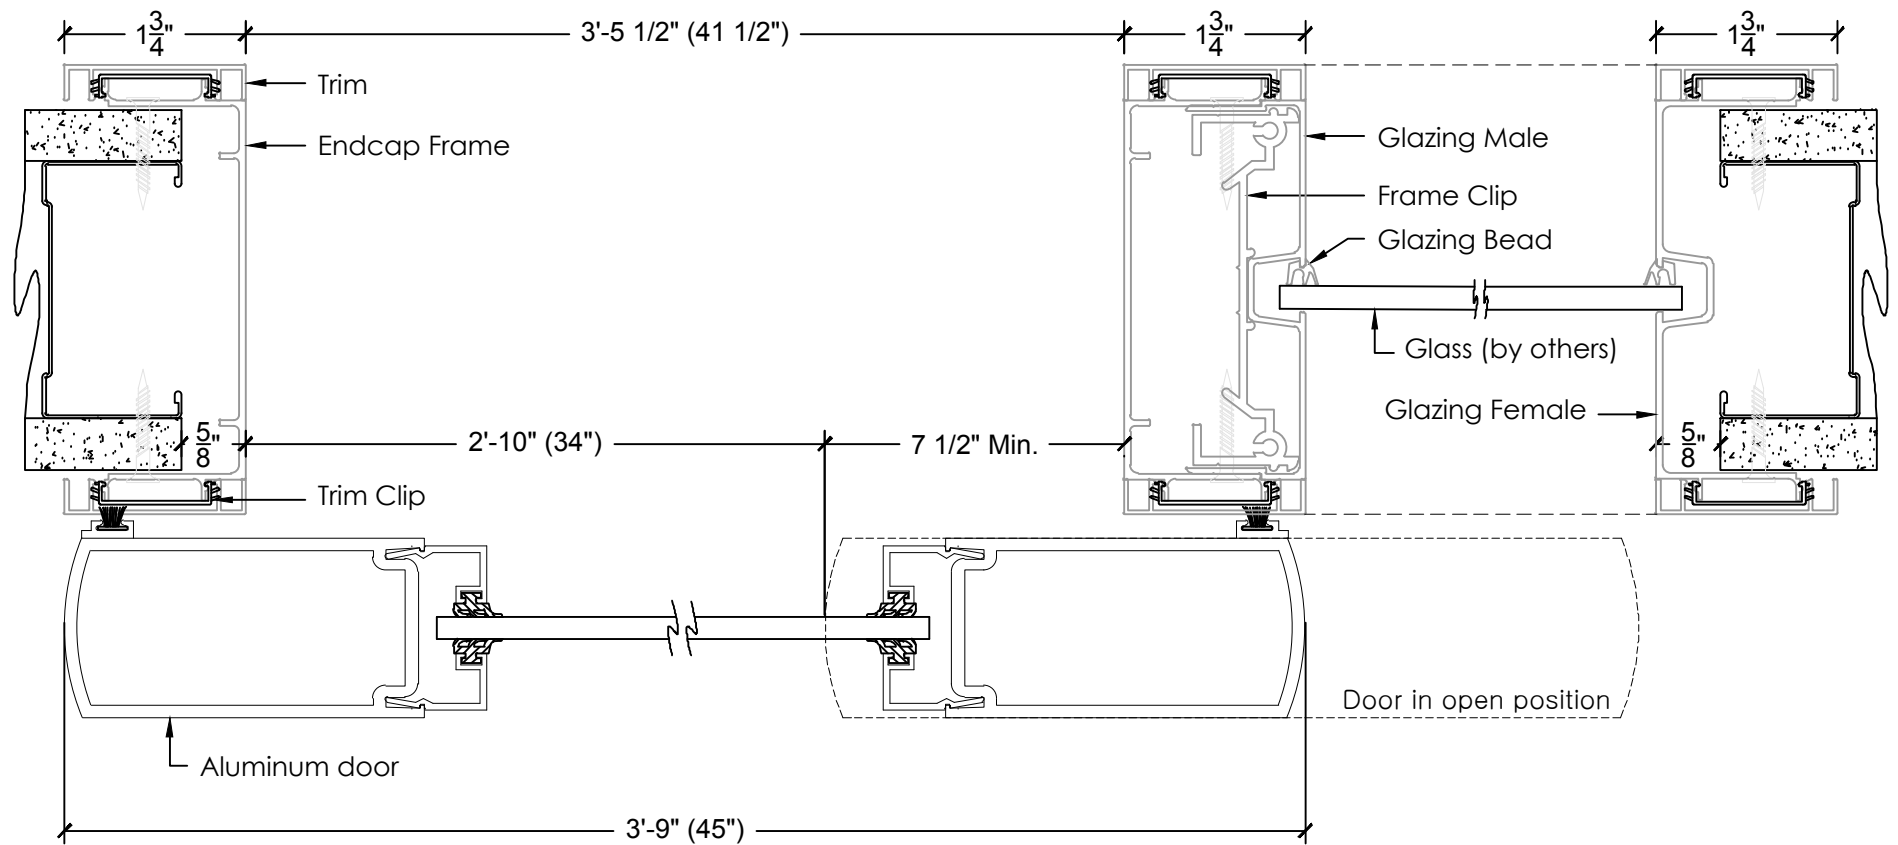

SRT Barn Solutions

Detail Selection

Click on descriptions below to access pdf detail

Door Types

1. SRT Barn Door

Section Details - Horizontal

2. Single Barn Door Frame
3. Double Barn Door Frame
4. Single Barn Door Frame with sidelight
5. Single Barn Door Frame with sidelight and vertical mullion
6. Single Barn Door Frame with sidelight both sides

Section Details - Vertical

7. Door Frame
8. Sidelight

SRT Barn Solutions

SRT Barn Door

Standard

Horizontal Mullions

SRT Barn Solutions

Single Barn Door Frame - Horizontal

SRT Barn Solutions

Double Barn Door Frame - Horizontal

SRT Barn Solutions

Single Barn Door Frame with sidelight - Horizontal

SRT Barn Solutions

Single Barn Door Frame with sidelight and vertical mullion - Horizontal