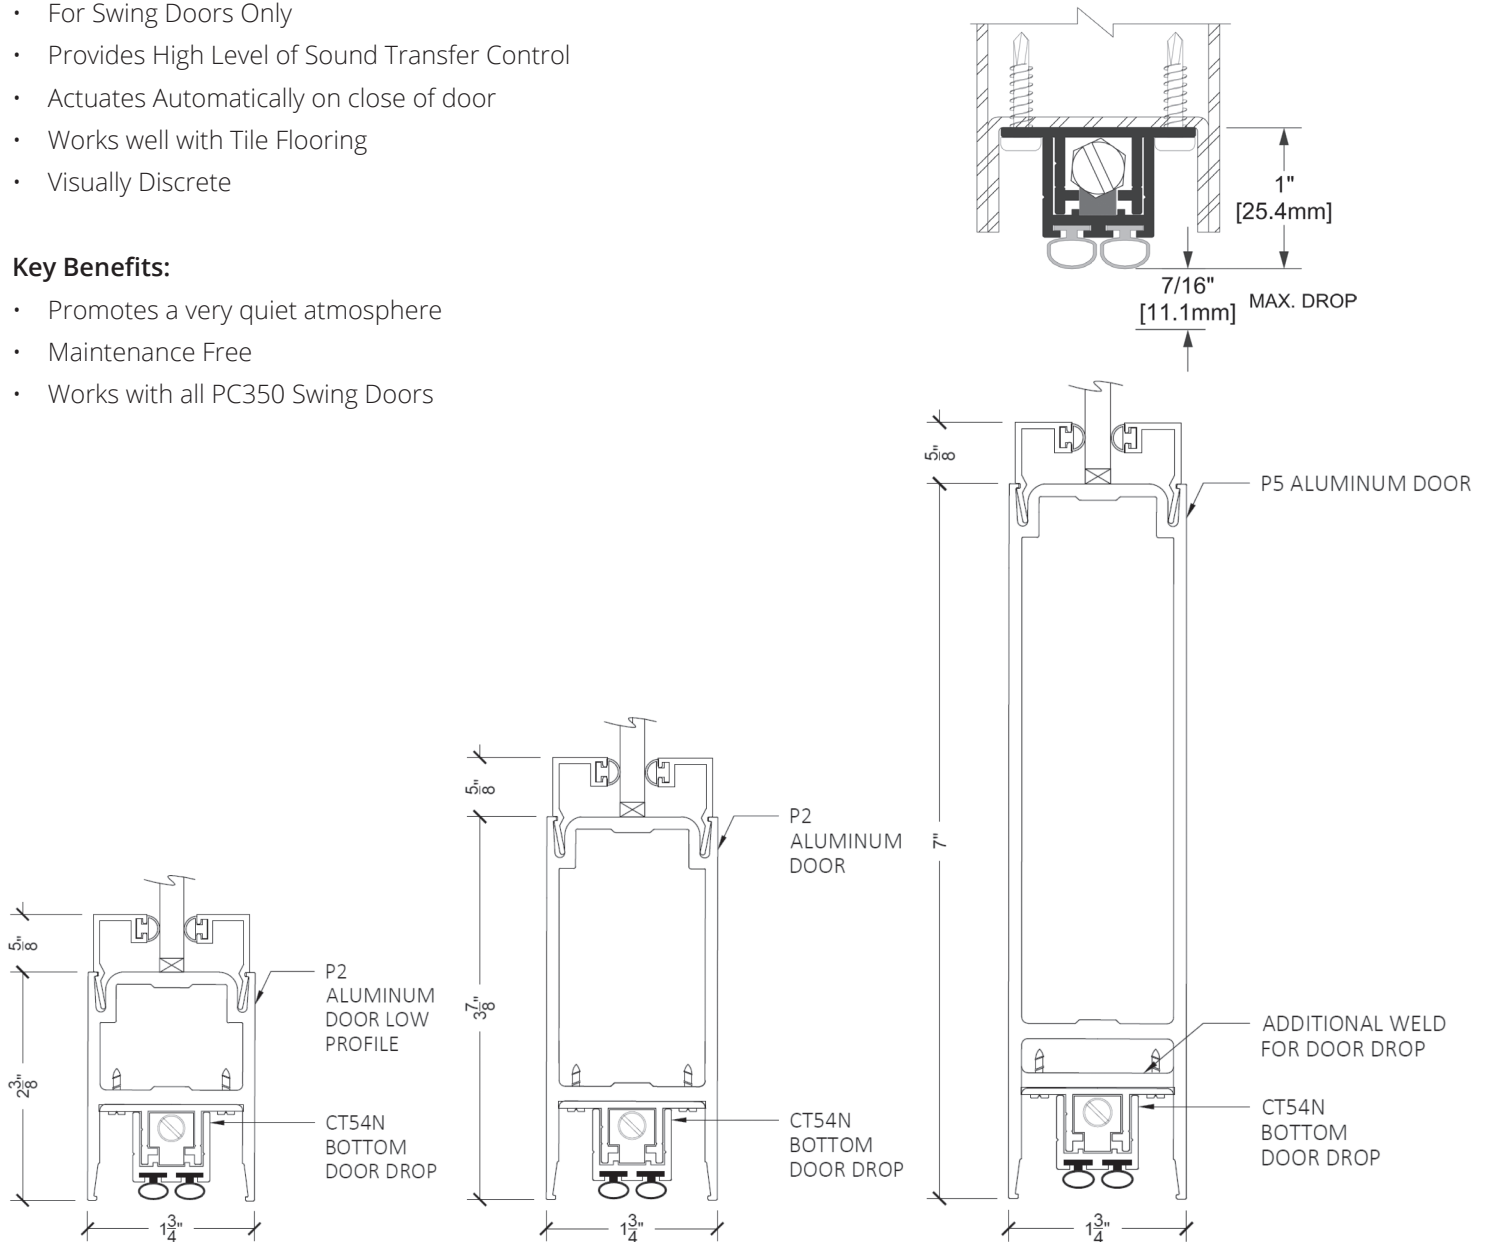

AUTO DOOR DROP SEAL

PC
350
ARCHITECTURAL
WALLS

Key Features:

- For Swing Doors Only
- Provides High Level of Sound Transfer Control
- Actuates Automatically on close of door
- Works well with Tile Flooring
- Visually Discrete

Key Benefits:

- Promotes a very quiet atmosphere
- Maintenance Free
- Works with all PC350 Swing Doors

For more information please contact your PC350 Representative.

130 Nolan Court, Markham, ON L3R 2V7
T: 905.475.6022
E: info@pc350.com