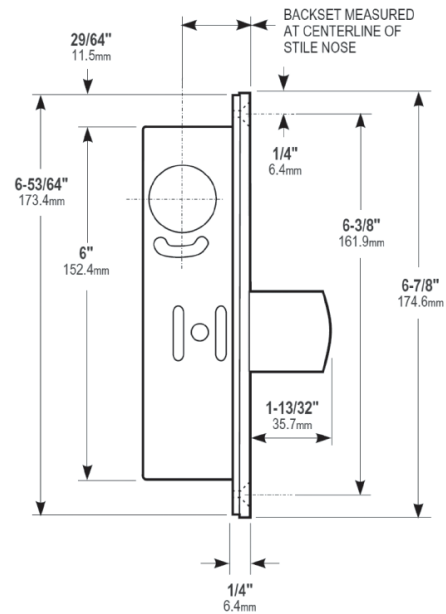

SWING DOOR LOCKSET

KEY FEATURES:

- Deadbolt lockset
- Provides high level of security
- Cylinder can be keyed to base building
- Thumb turn on interior, cylinder on exterior
- Swing and sliding door options

KEY BENEFITS:

- Thumb turn can be colour matched to frame
- Works with narrow profile doors
- Maintenance free

PC350
WE CREATE INSPIRED WORKSPACES