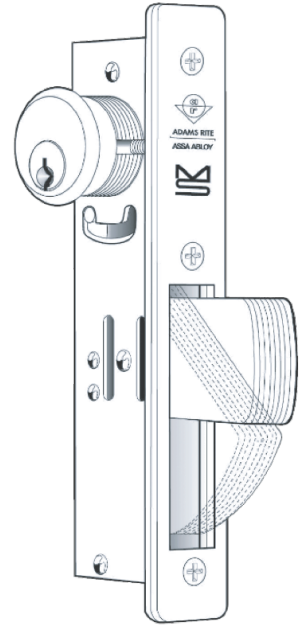

SWING DOOR LOCKSET

KEY FEATURES:

- Deadbolt lockset
- Provides high level of security
- Cylinder can be keyed to base building
- Thumb turn on interior, cylinder on exterior
- Swing and sliding door options

KEY BENEFITS:

- Thumb turn can be colour matched to frame
- Works with narrow profile doors
- Maintenance free

PC350
WE CREATE INSPIRED WORKSPACES